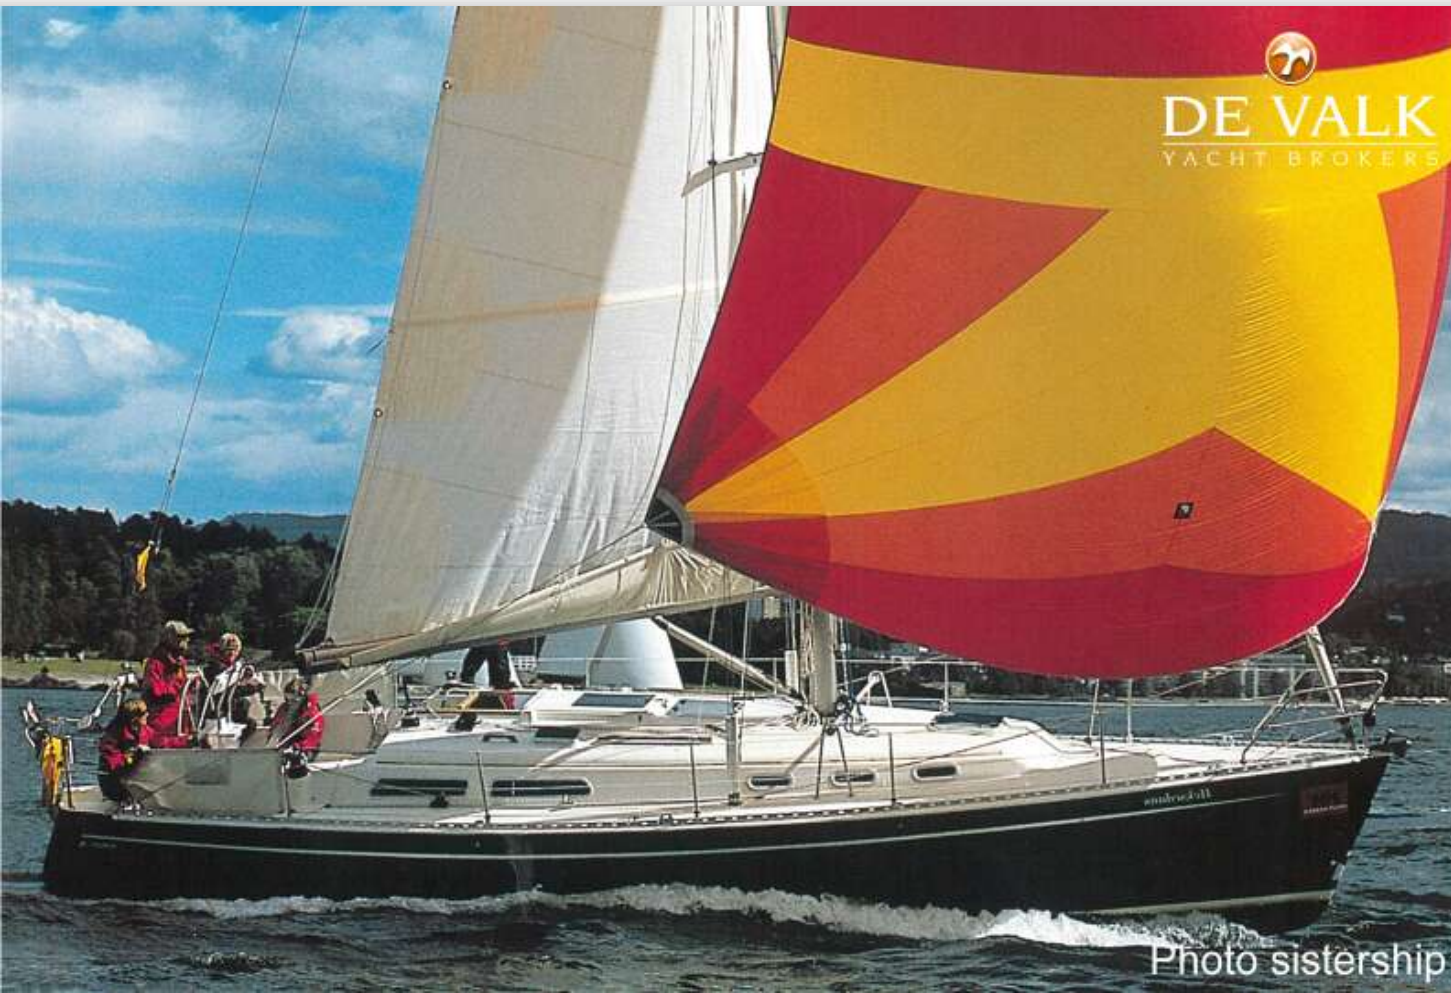

HANSE 401

2001 | 11,98 m | gfk

BROKER'S COMMENTS

"This Hanse 401 has similar lines to the Bianca 420 ensuring good sail performance and balanced handling. Combined with the Hanse classic finish in details and comfort makes this Hanse 401 a tough package to beat. From her first and only owner now for sale. She comes well equipped, has the three cabin family layout and is for the right yachtsman who appreciates performance, safety, comfort and styling. Below decks excellent classic woodwork, lots of stowage space and ventilation. Viewing

SPEZIFIKATIONEN

Maße	11,98 x 3,90 x 1,98 (m)
Material	gfk
Motor(en)	1 x Volvo Penta MD2030 diesel
Pk/Kw	39 (pk), 28,67 (kw)
Baujahr	2001

Liegeplatz not at sales office
Angebotspreis **VERKAUFT**

CENTRAL AGENT

HANSE 401

2001 | 11,98 m | gfk