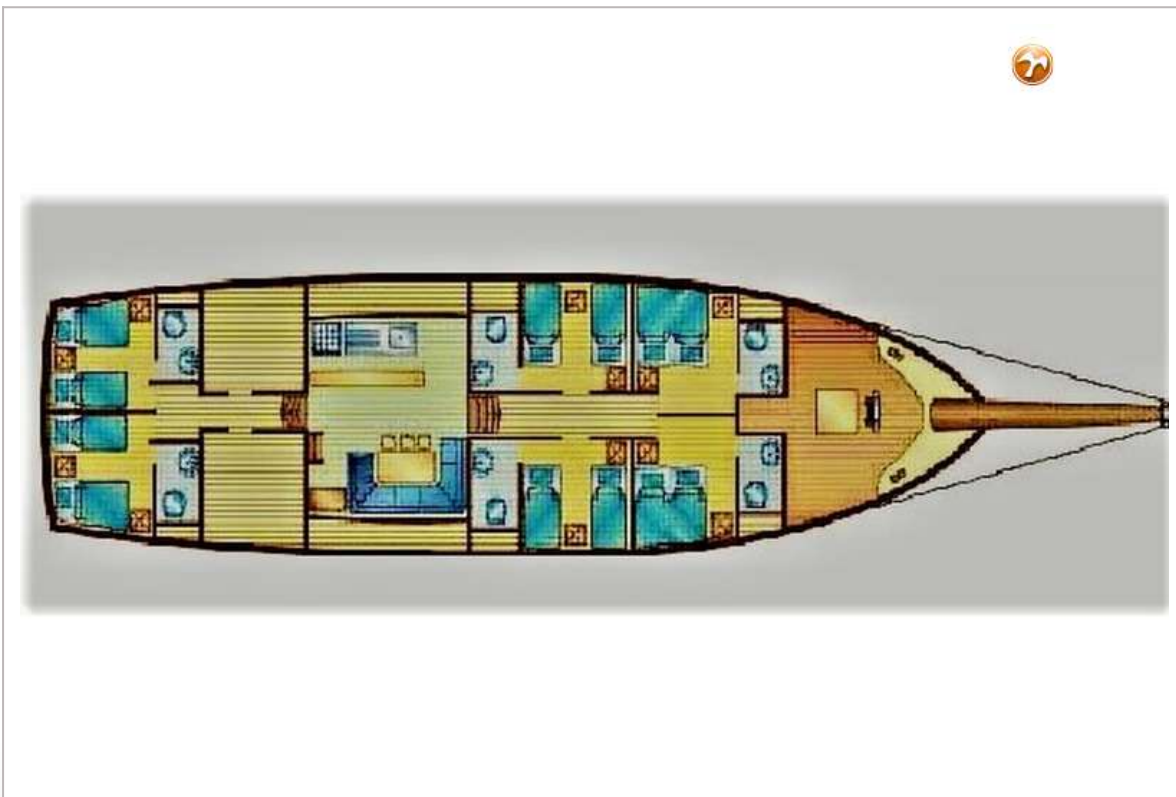

GULET 24M EXCLUSIVE LUXURY CHARTER