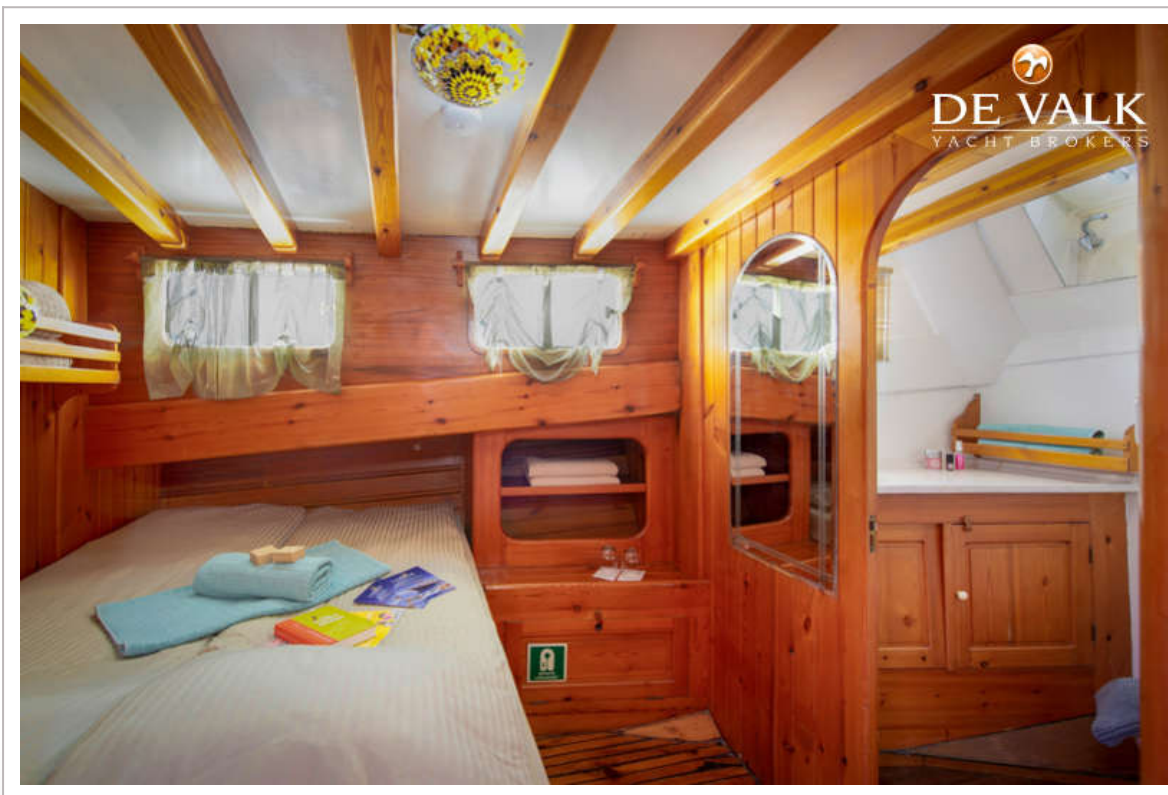

GULET 24M EXCLUSIVE LUXURY CHARTER