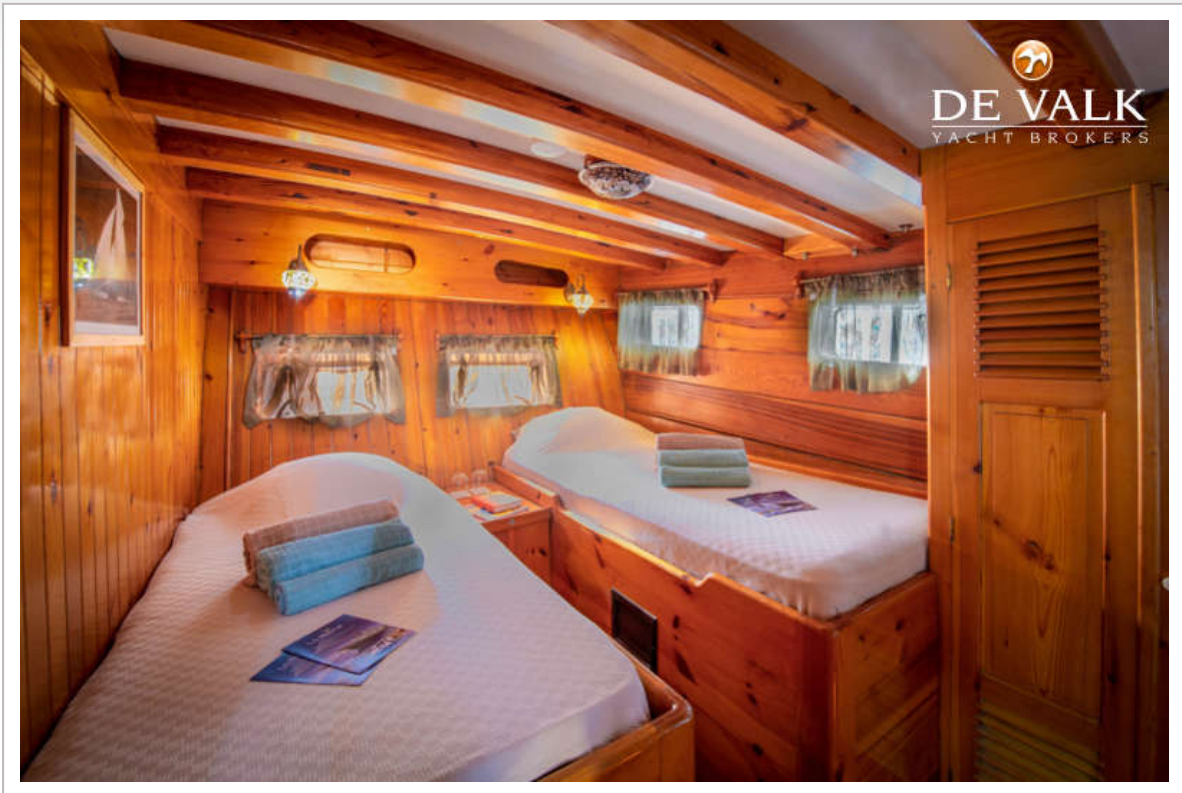

GULET 24M EXCLUSIVE LUXURY CHARTER