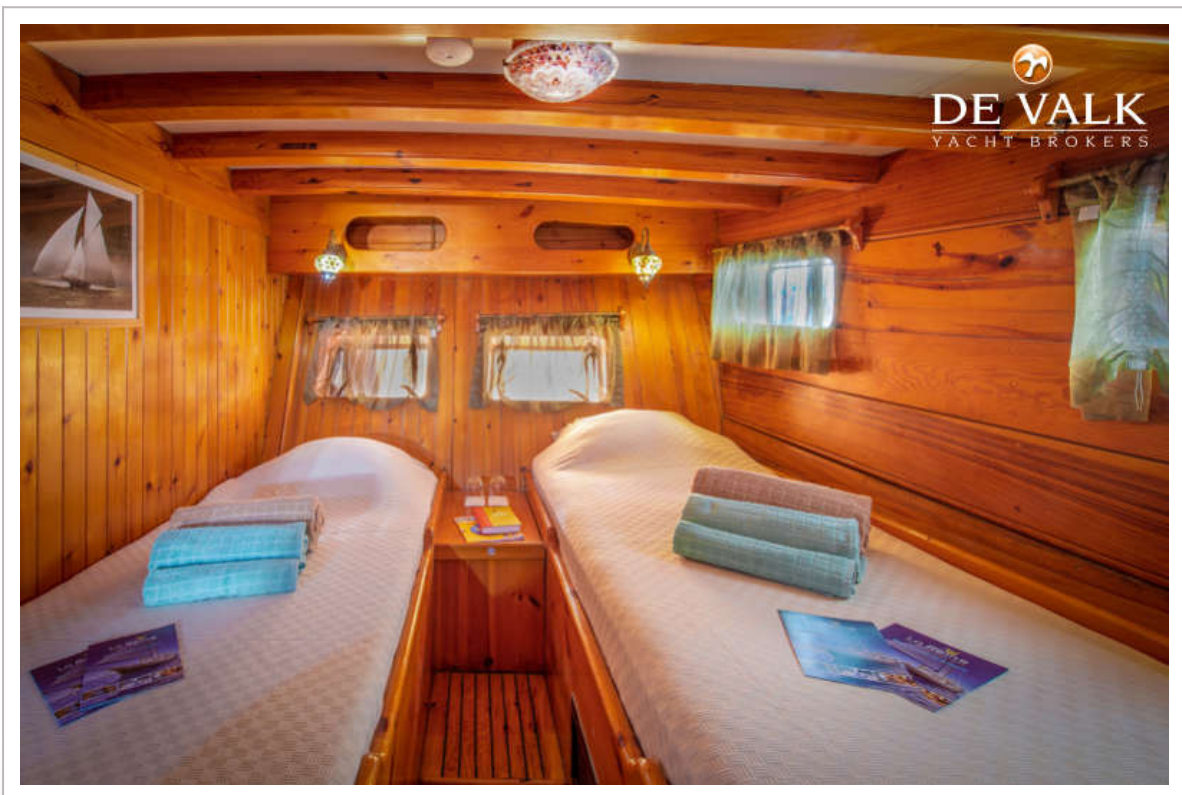

GULET 24M EXCLUSIVE LUXURY CHARTER