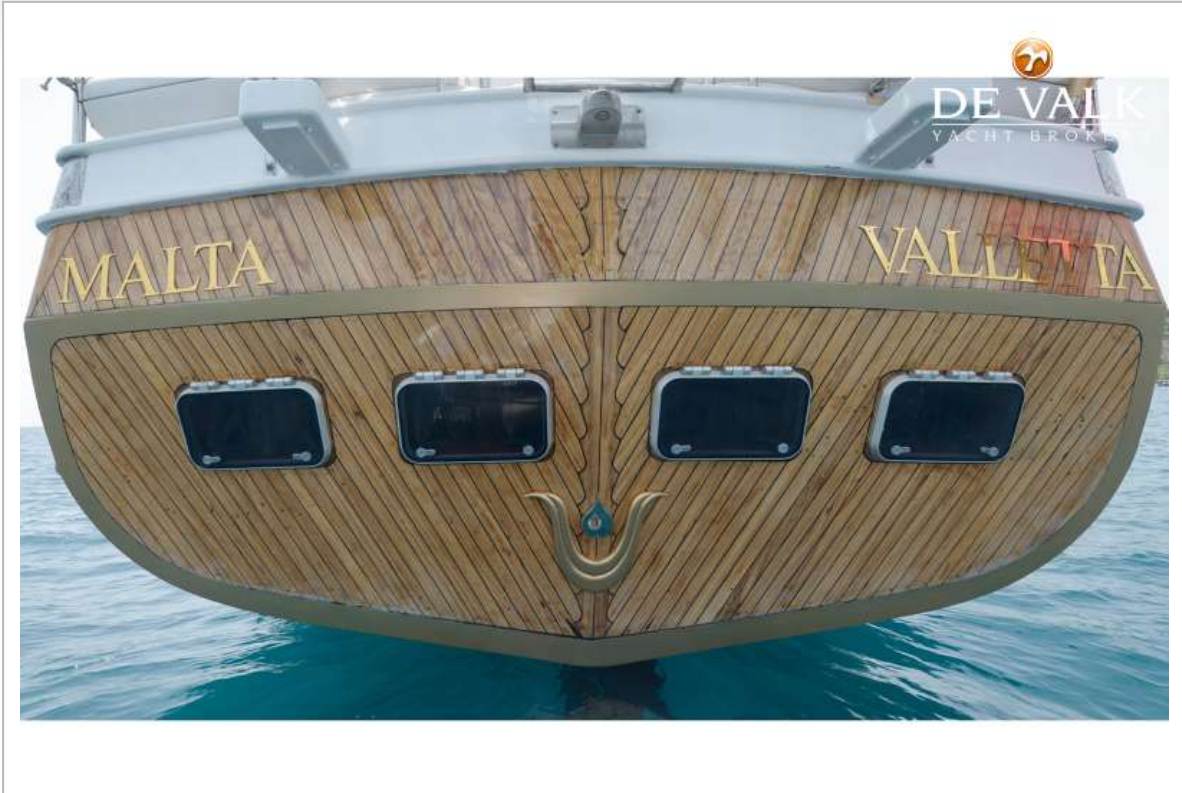

GULET 24M EXCLUSIVE LUXURY CHARTER