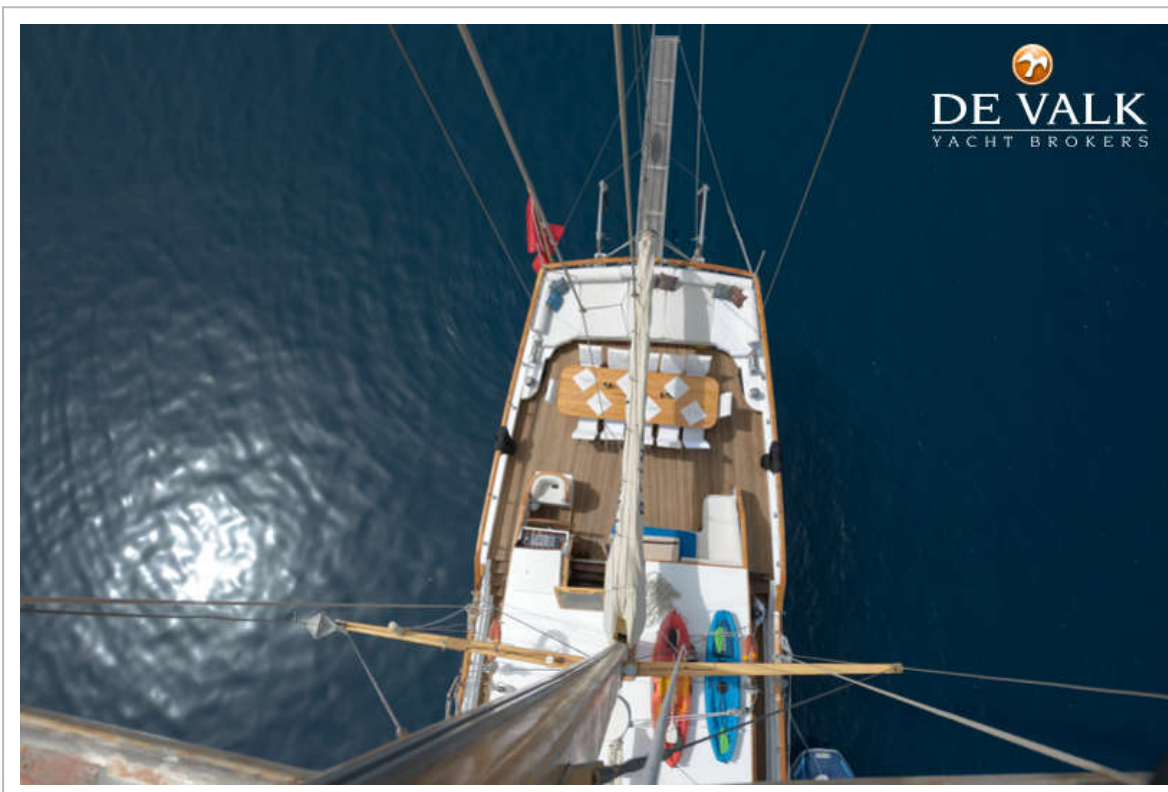

GULET 24M EXCLUSIVE LUXURY CHARTER