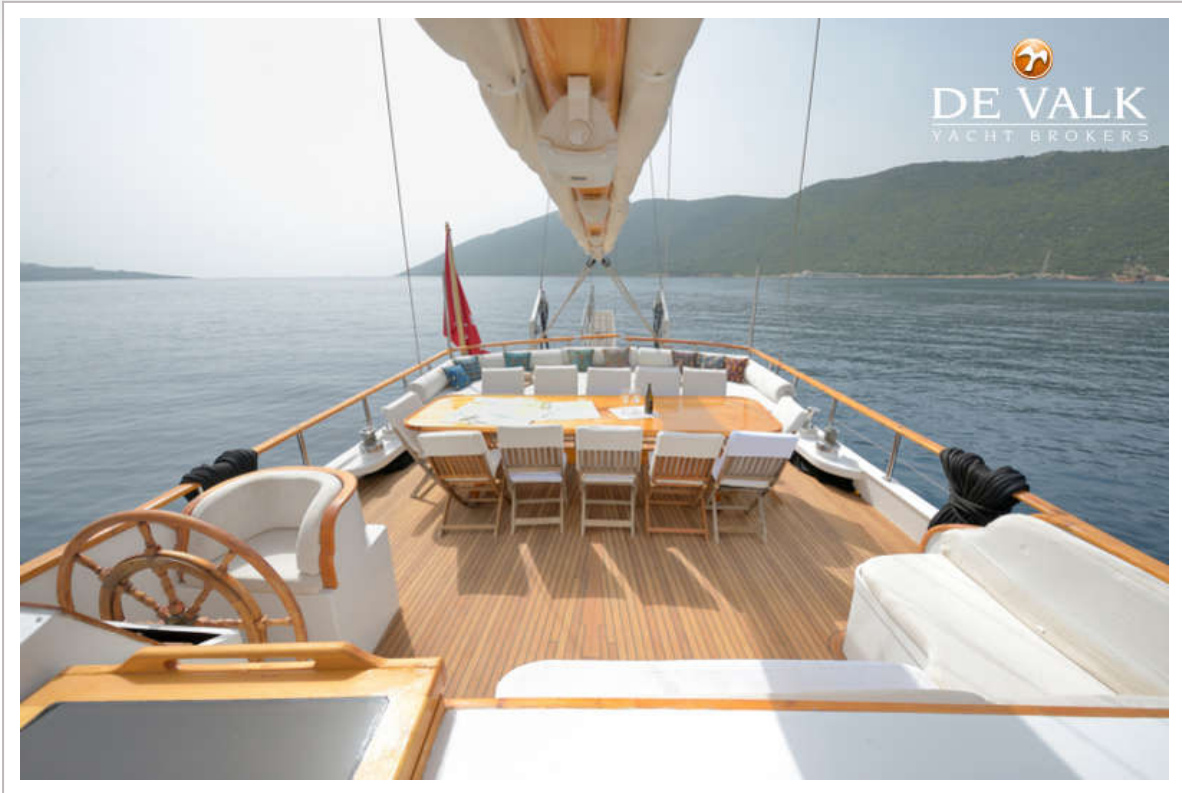

GULET 24M EXCLUSIVE LUXURY CHARTER