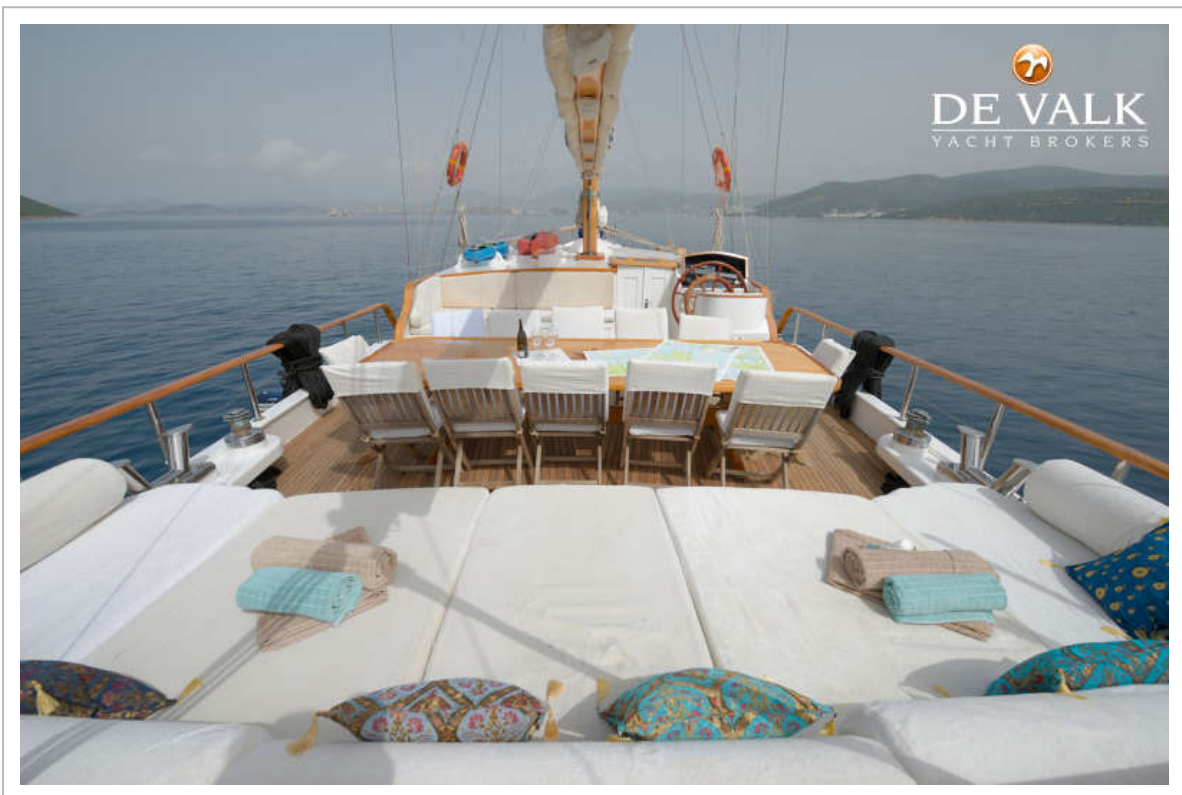

GULET 24M EXCLUSIVE LUXURY CHARTER