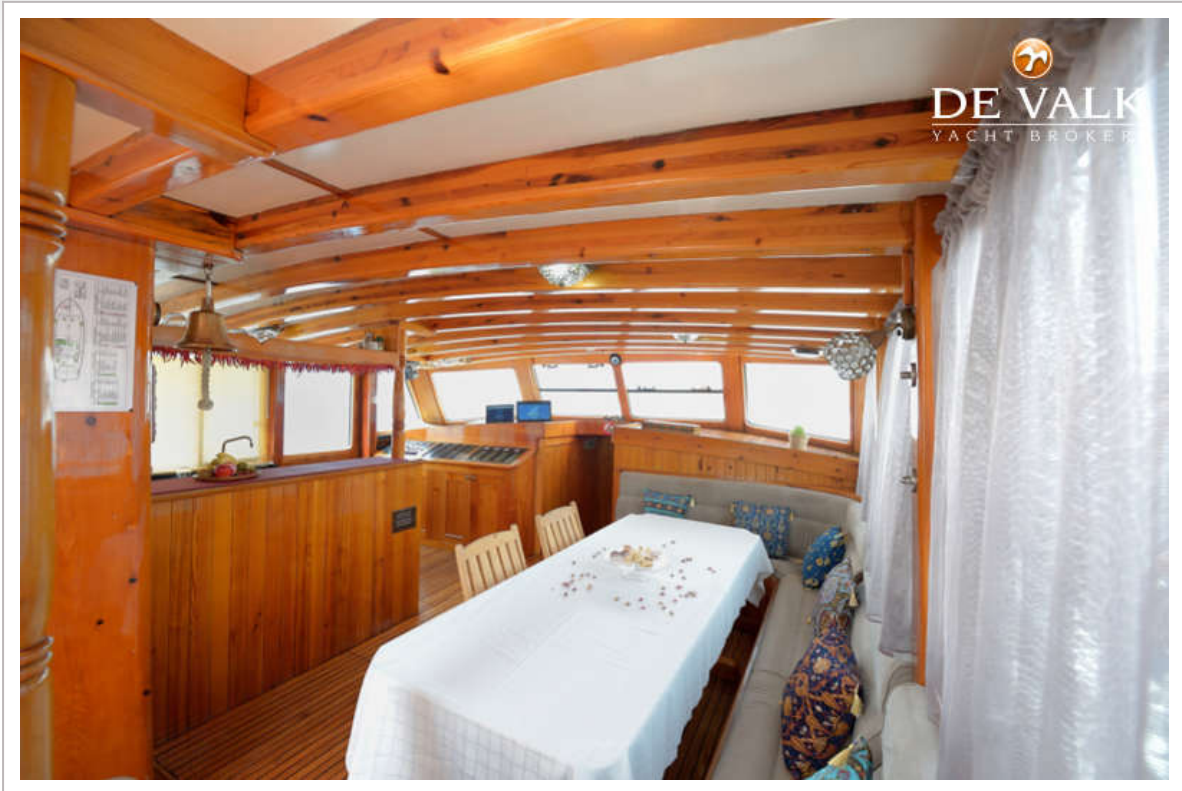

GULET 24M EXCLUSIVE LUXURY CHARTER