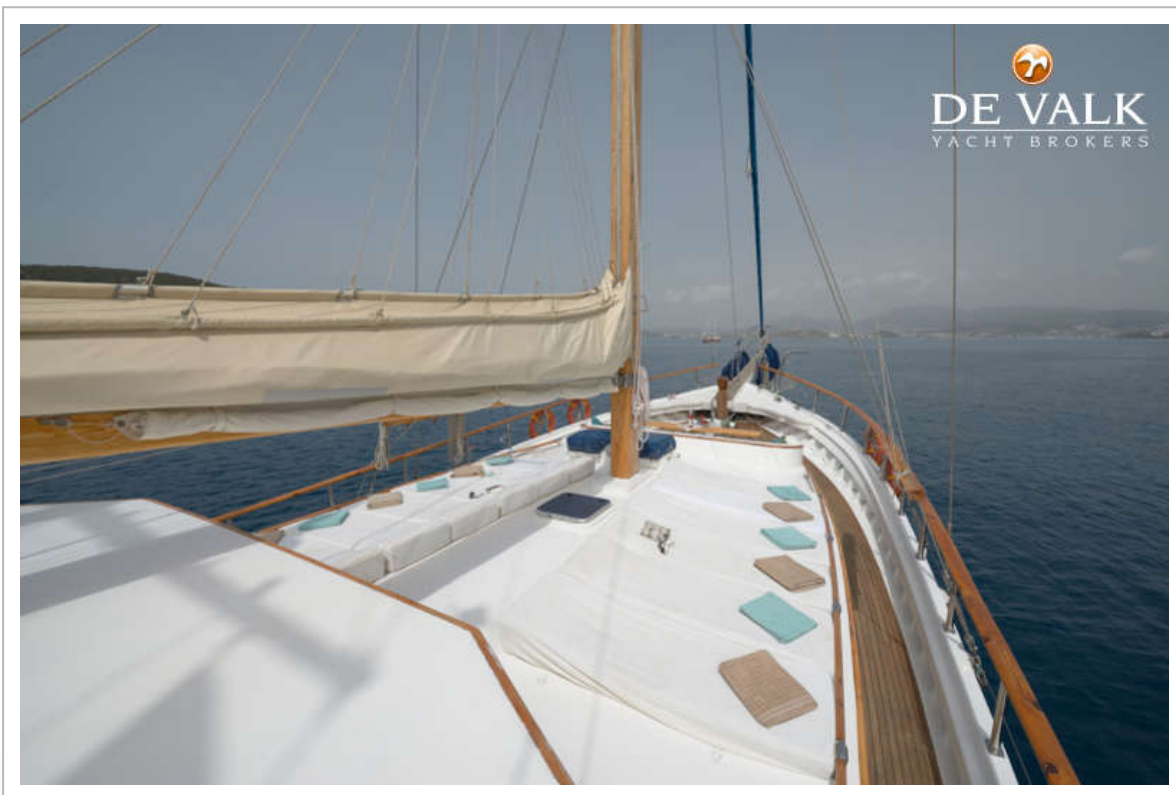

GULET 24M EXCLUSIVE LUXURY CHARTER