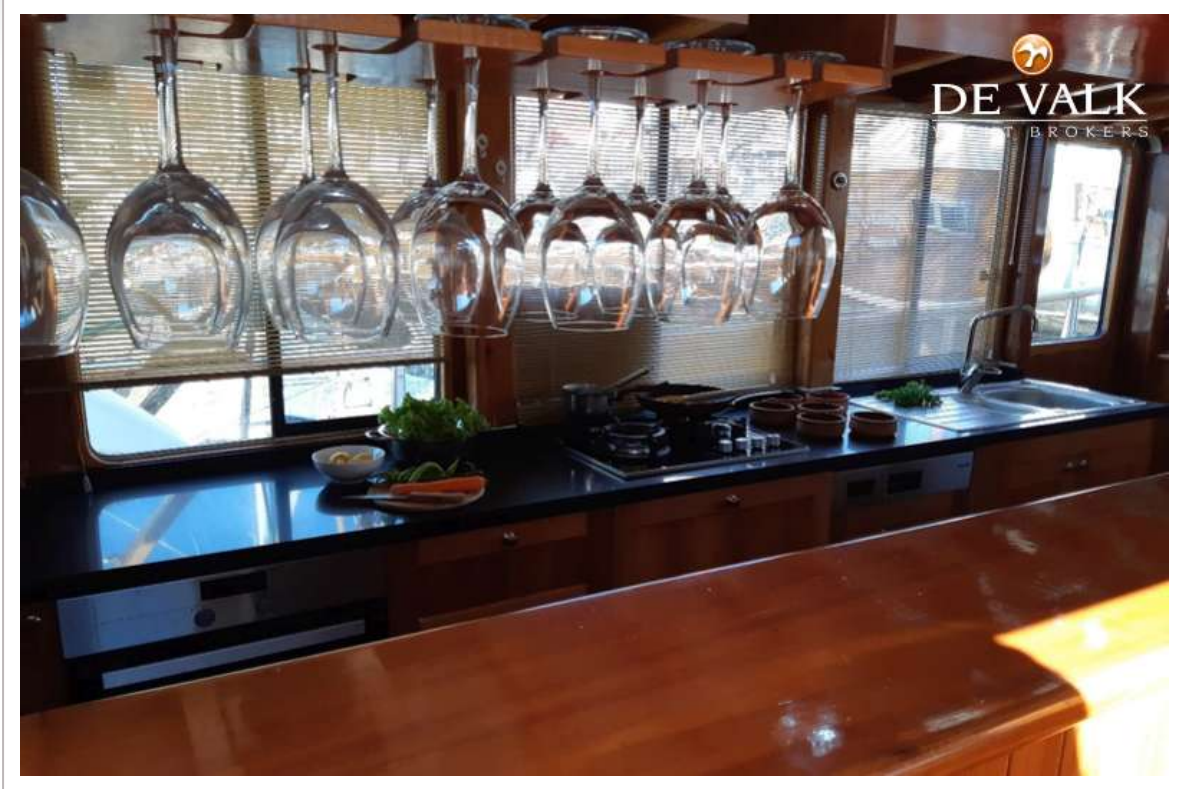

GULET 24M EXCLUSIVE LUXURY CHARTER