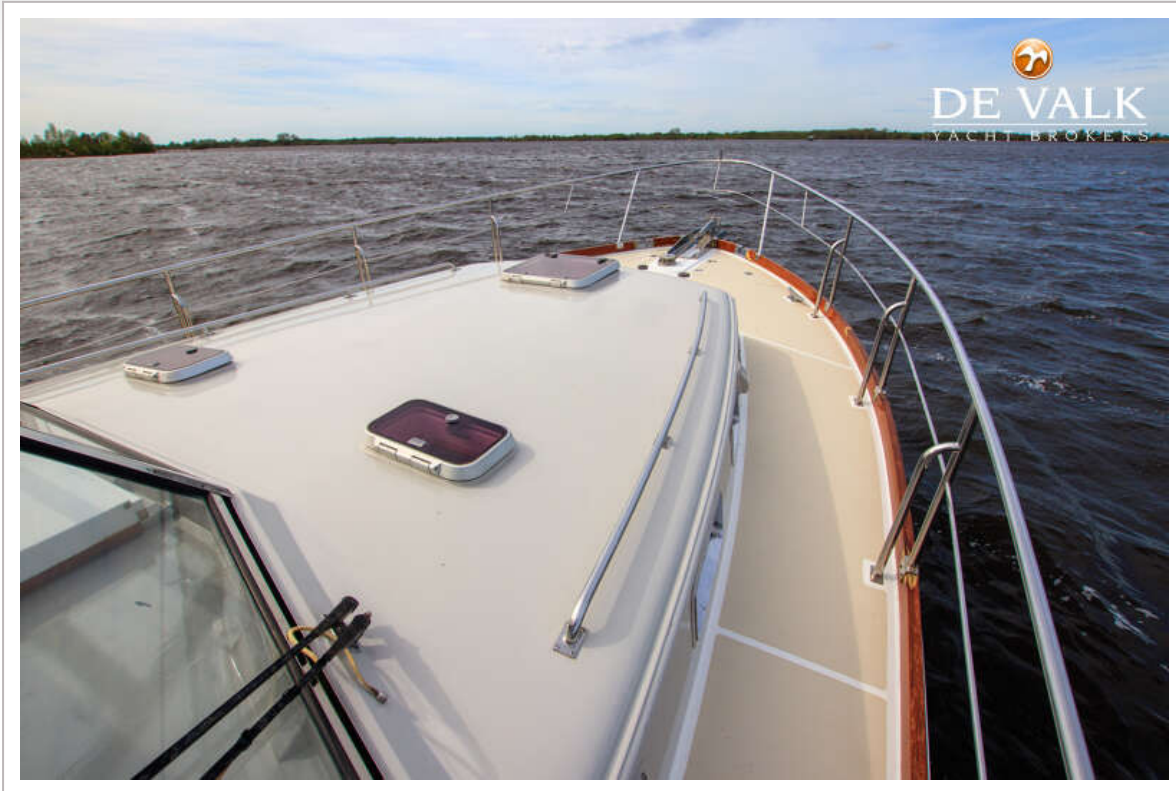

GRAND BANKS 38 EASTBAY EX