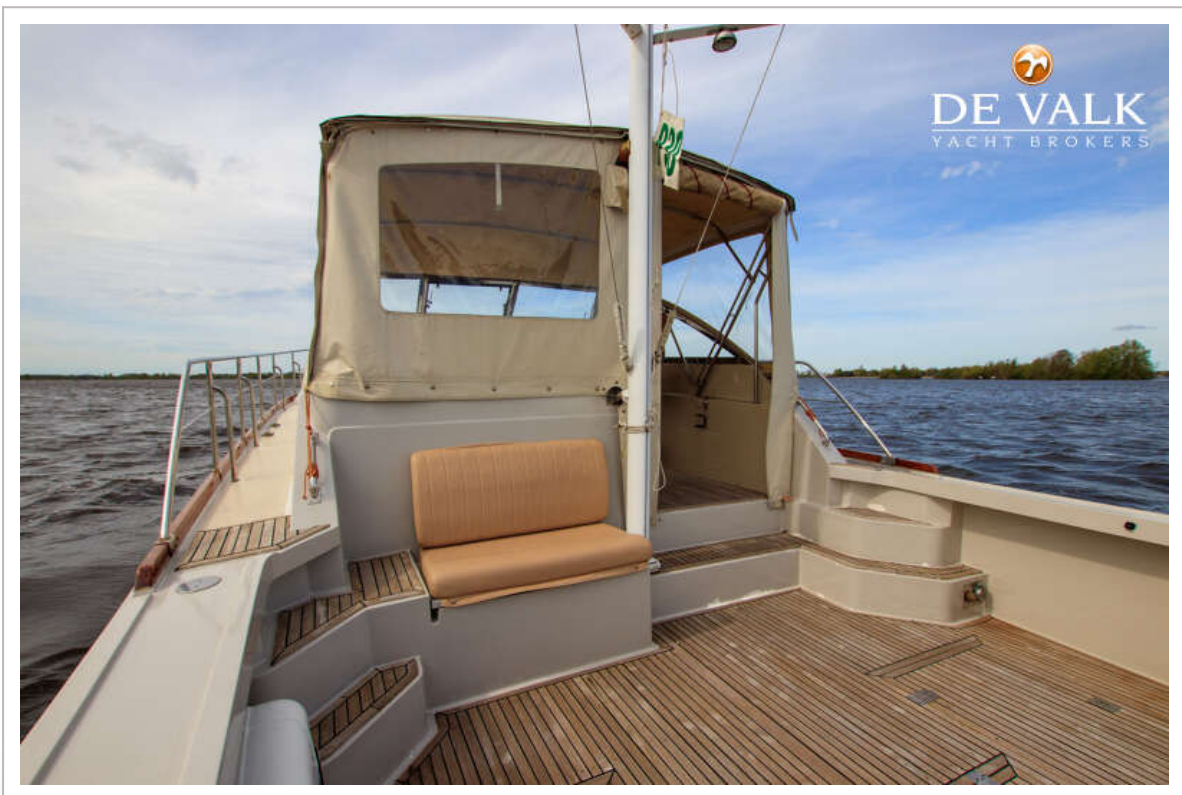

GRAND BANKS 38 EASTBAY EX