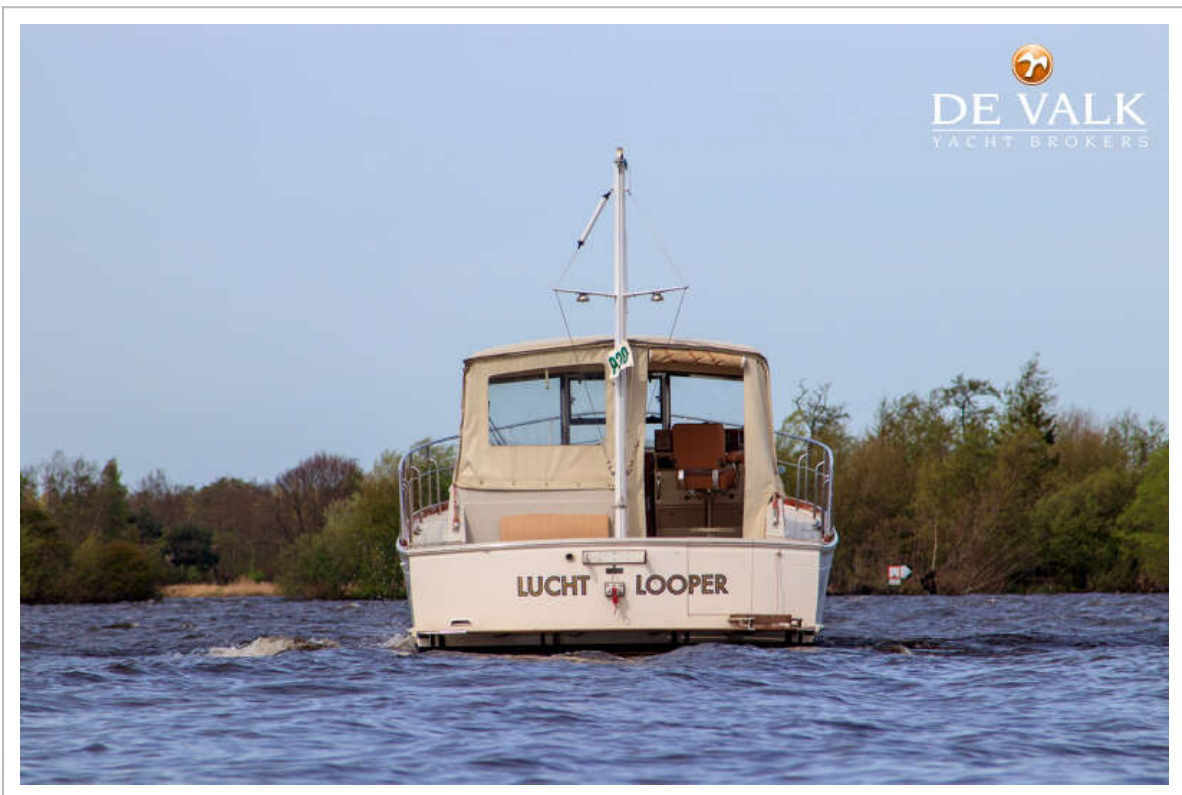

GRAND BANKS 38 EASTBAY EX