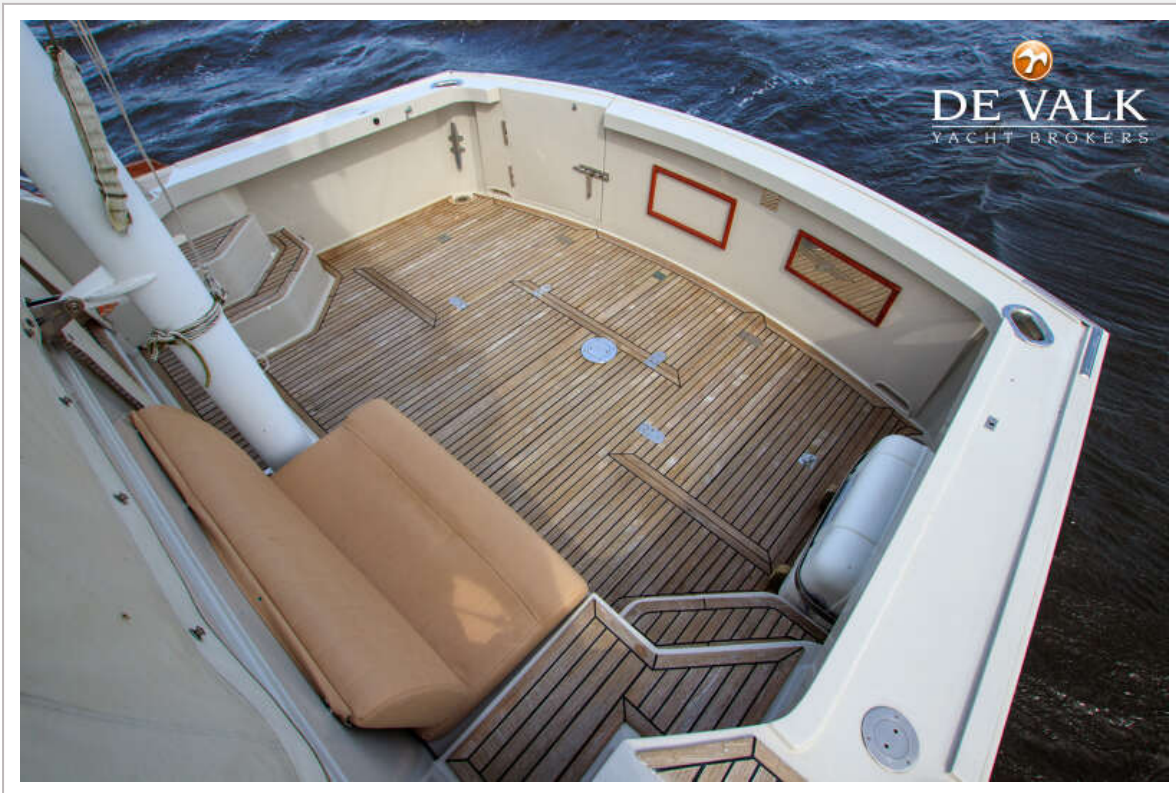

GRAND BANKS 38 EASTBAY EX