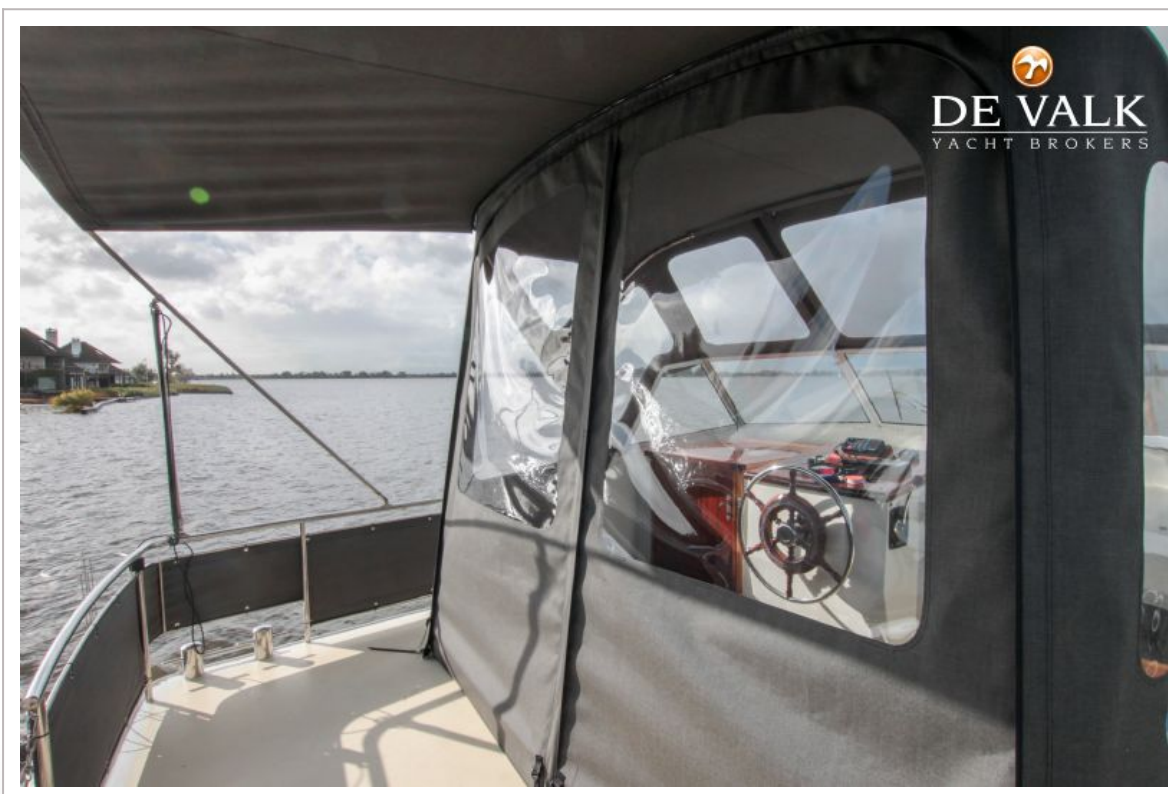

MARHEN KRUISER 10.85