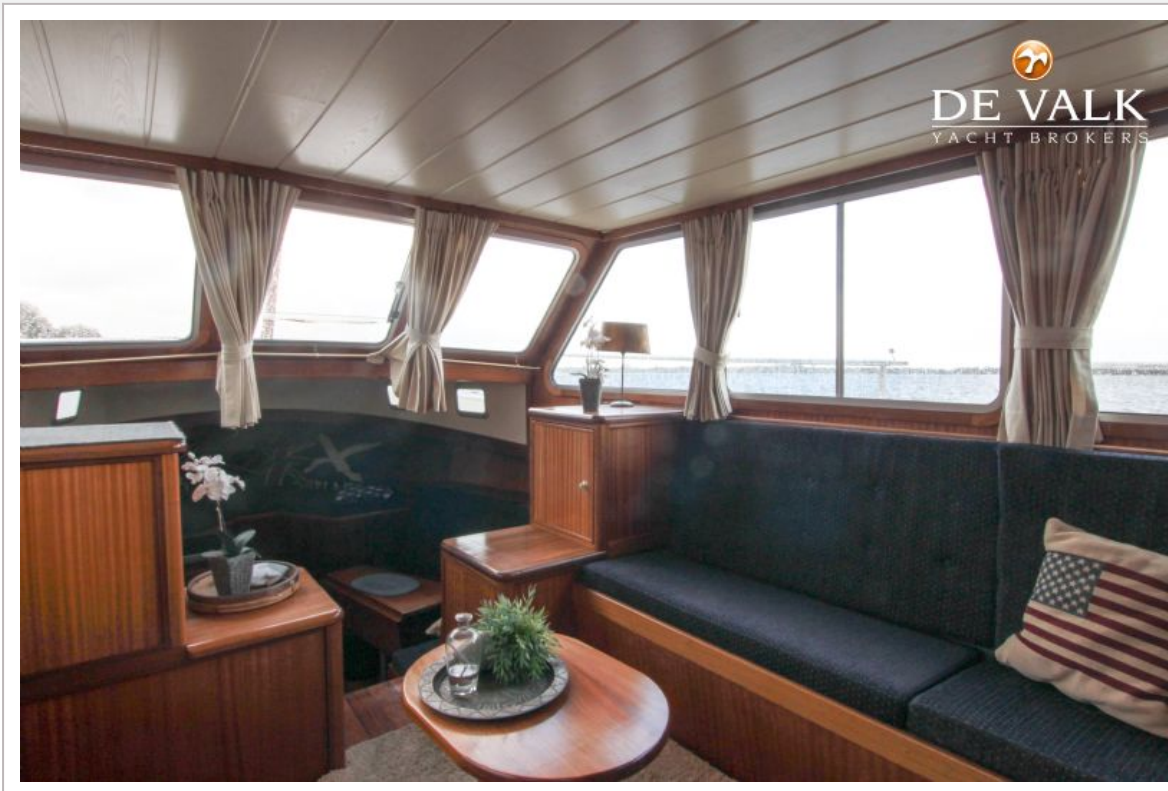

MARHEN KRUISER 10.85