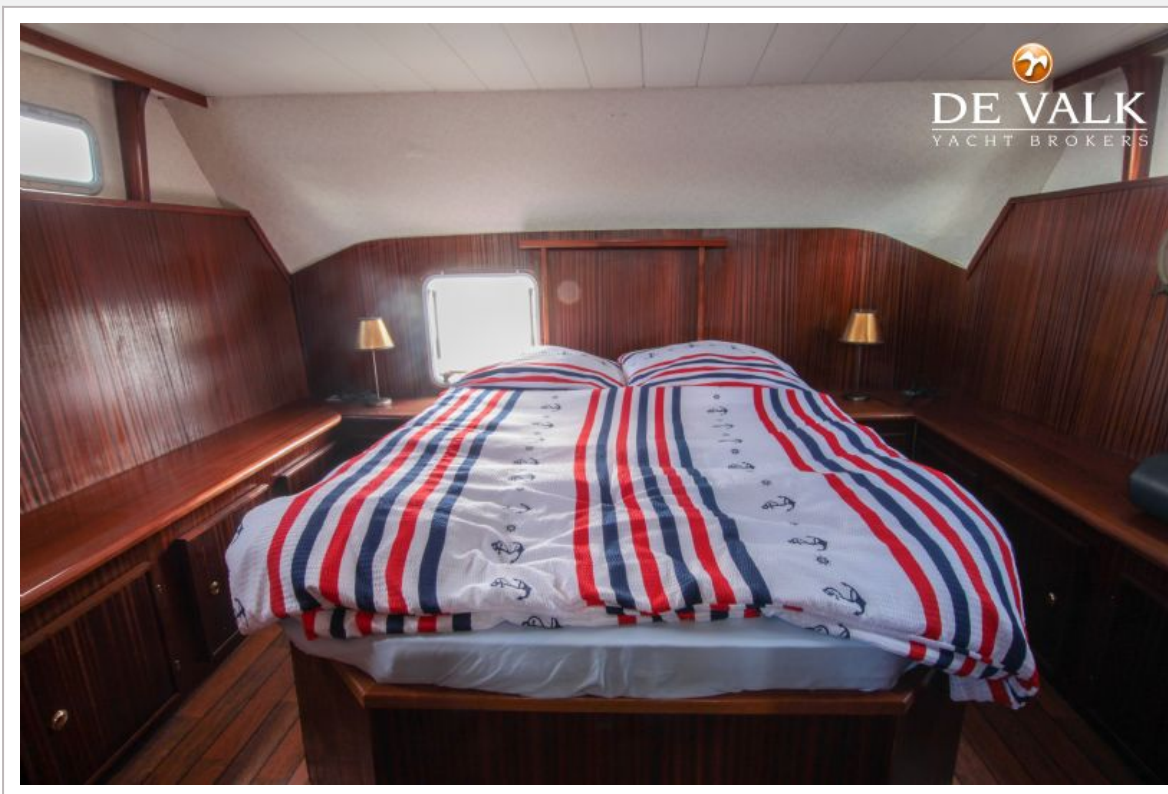

MARHEN KRUISER 10.85