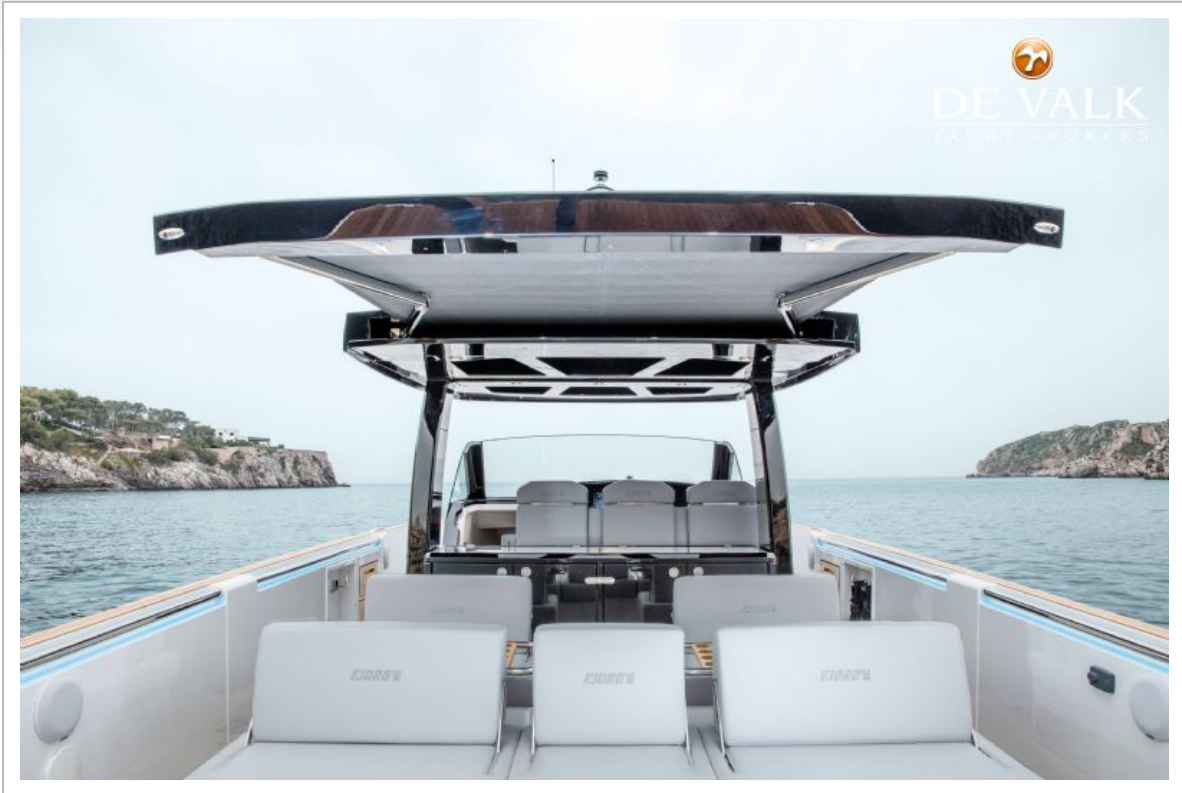

FJORD 44 OPEN