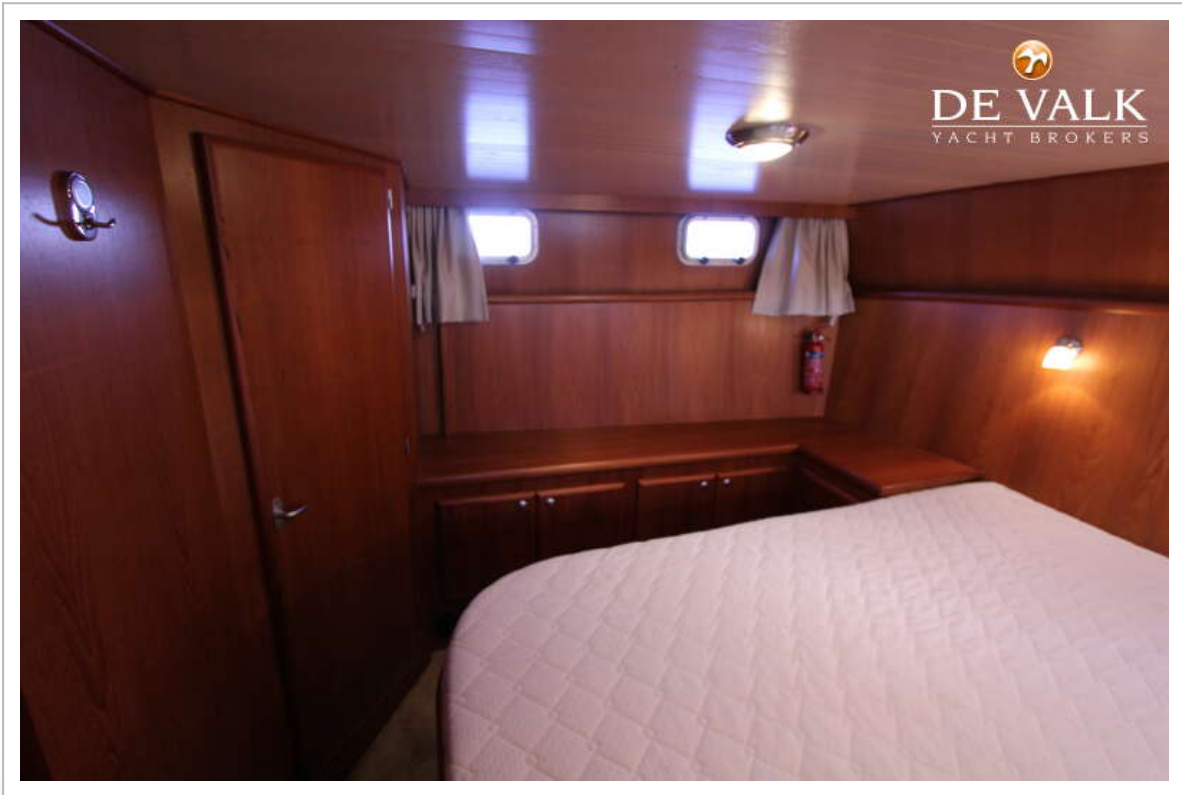

AQUANAUT DRIFTER 1150 AK