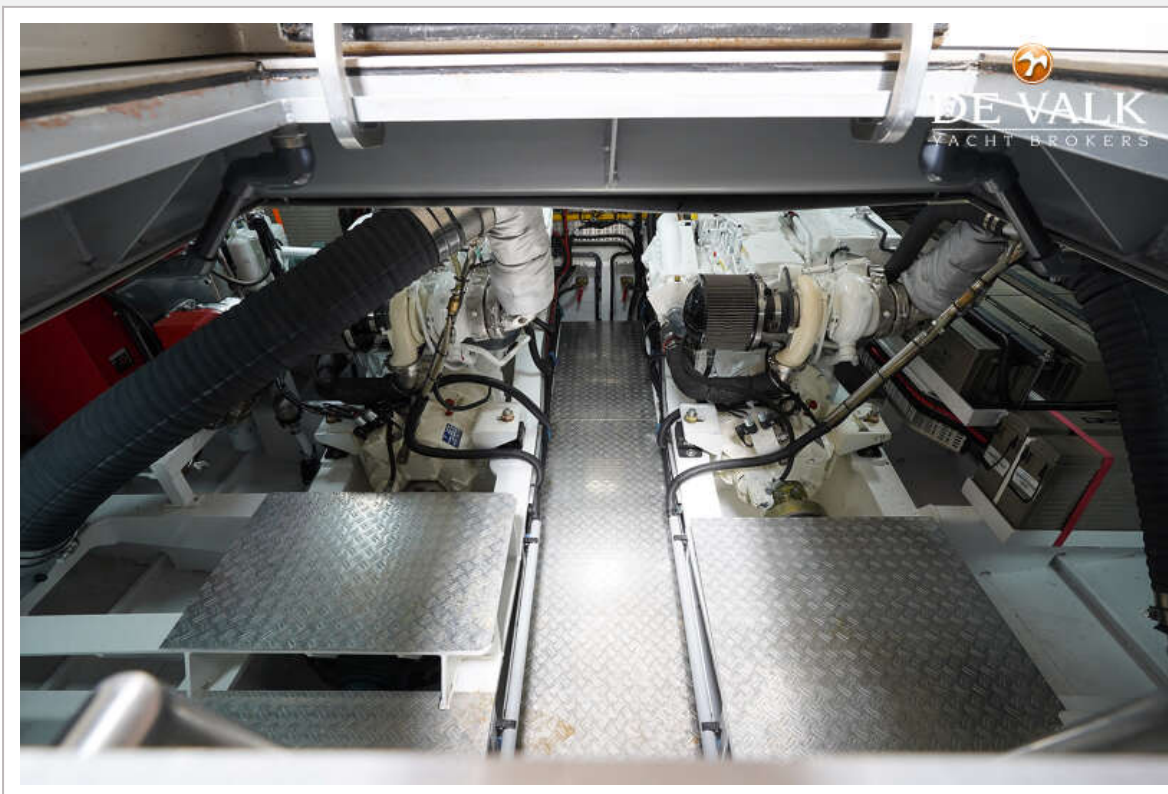

SICHTERMAN 16.30 HT