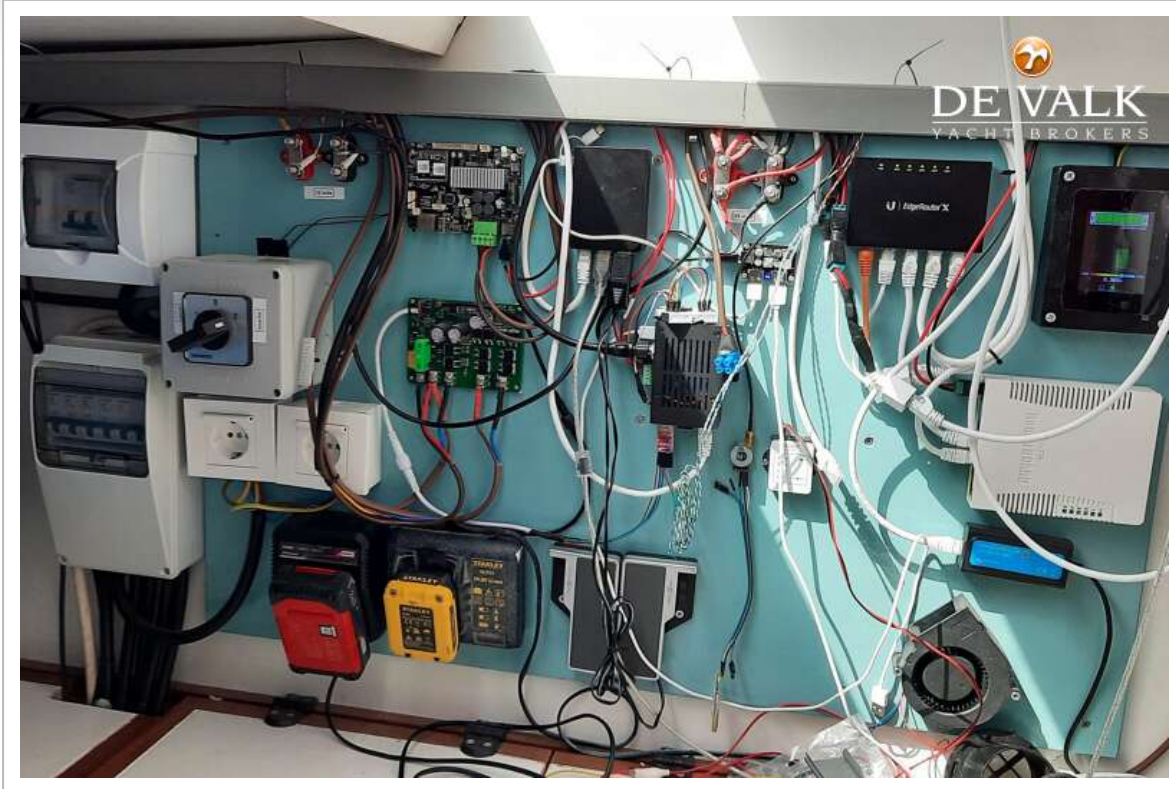

S/Y CUSTOM MADE MARC LOMBARDI CIGALE 18