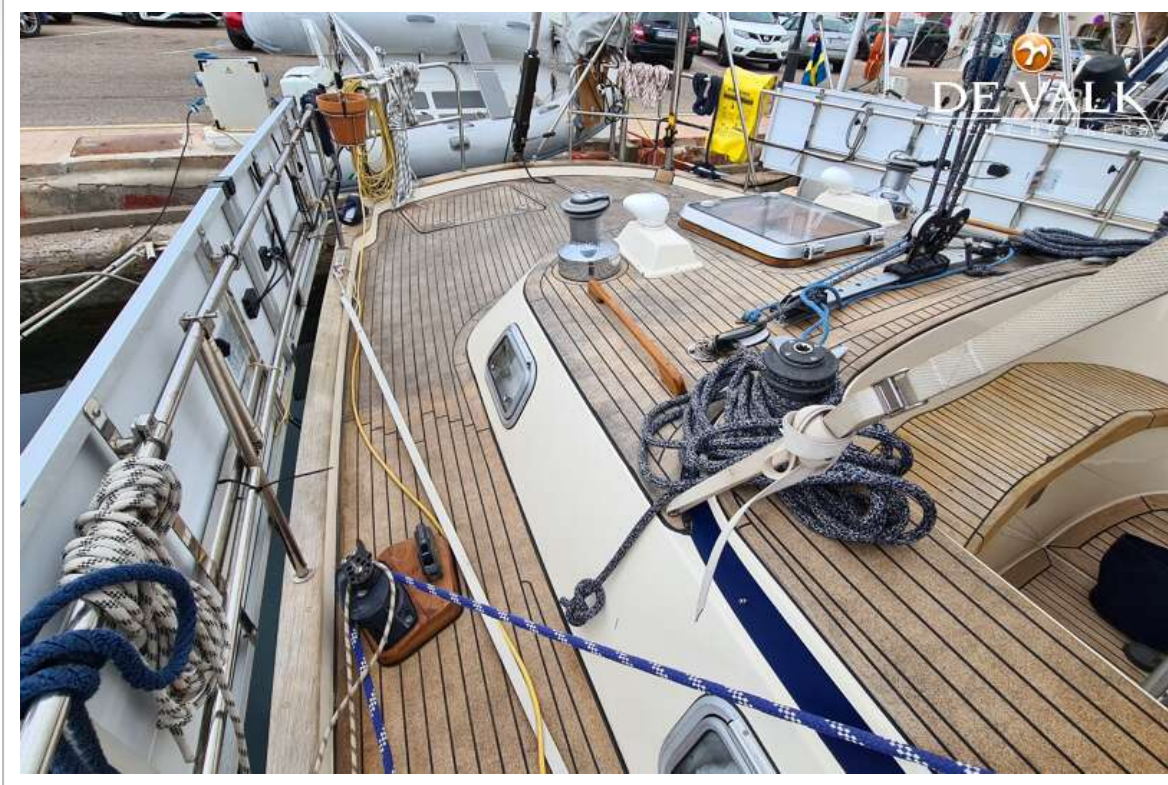

HALBERG RASSY 45