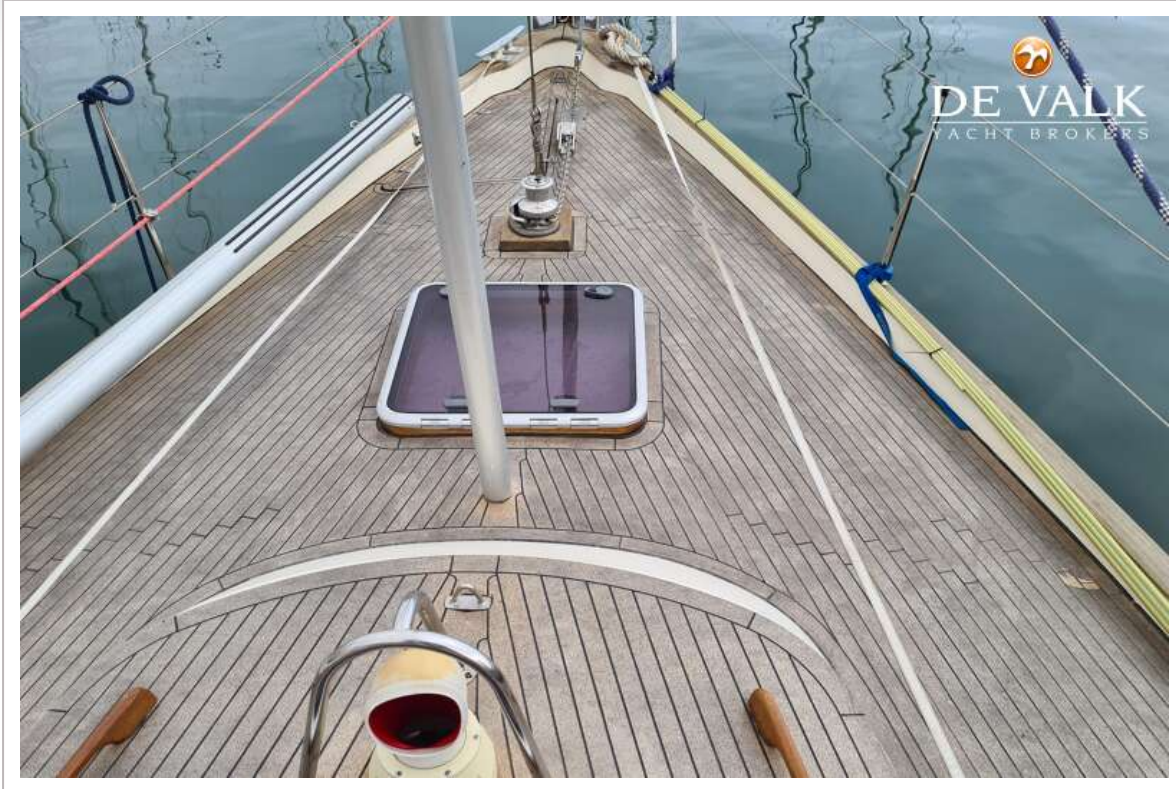

HALLBERG RASSY 45