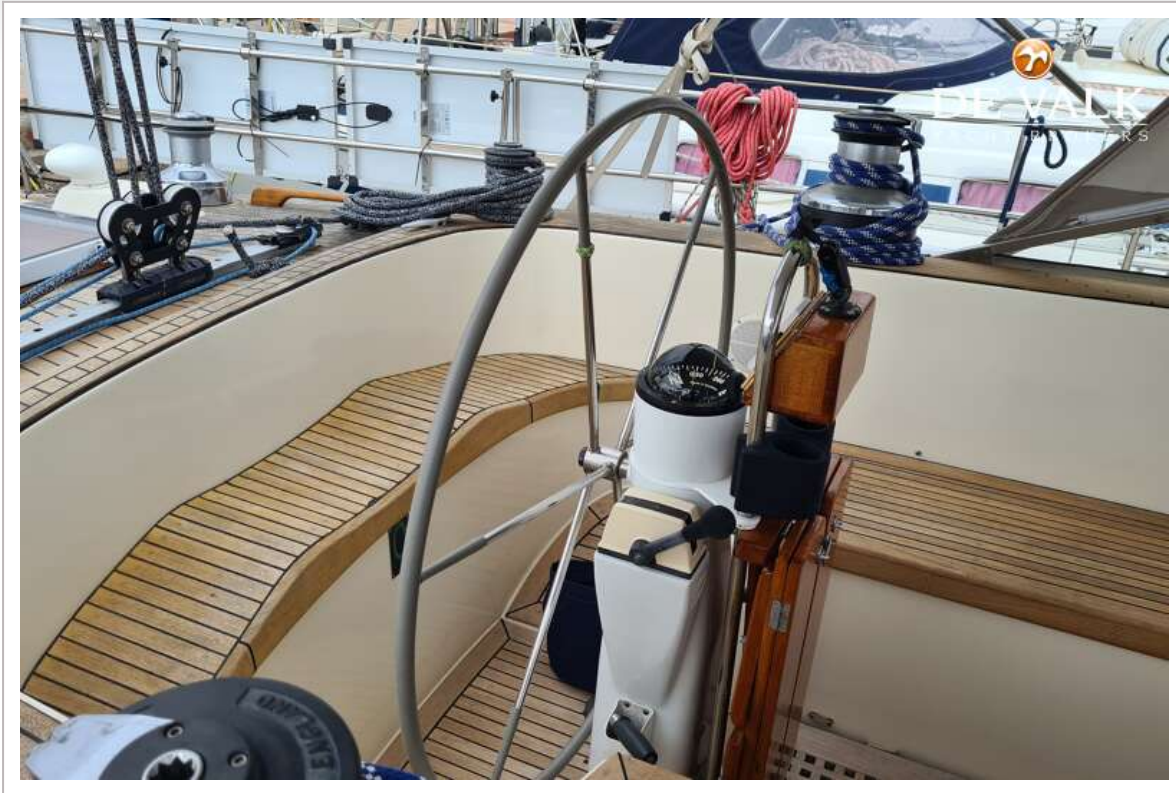

HALLBERG RASSY 45