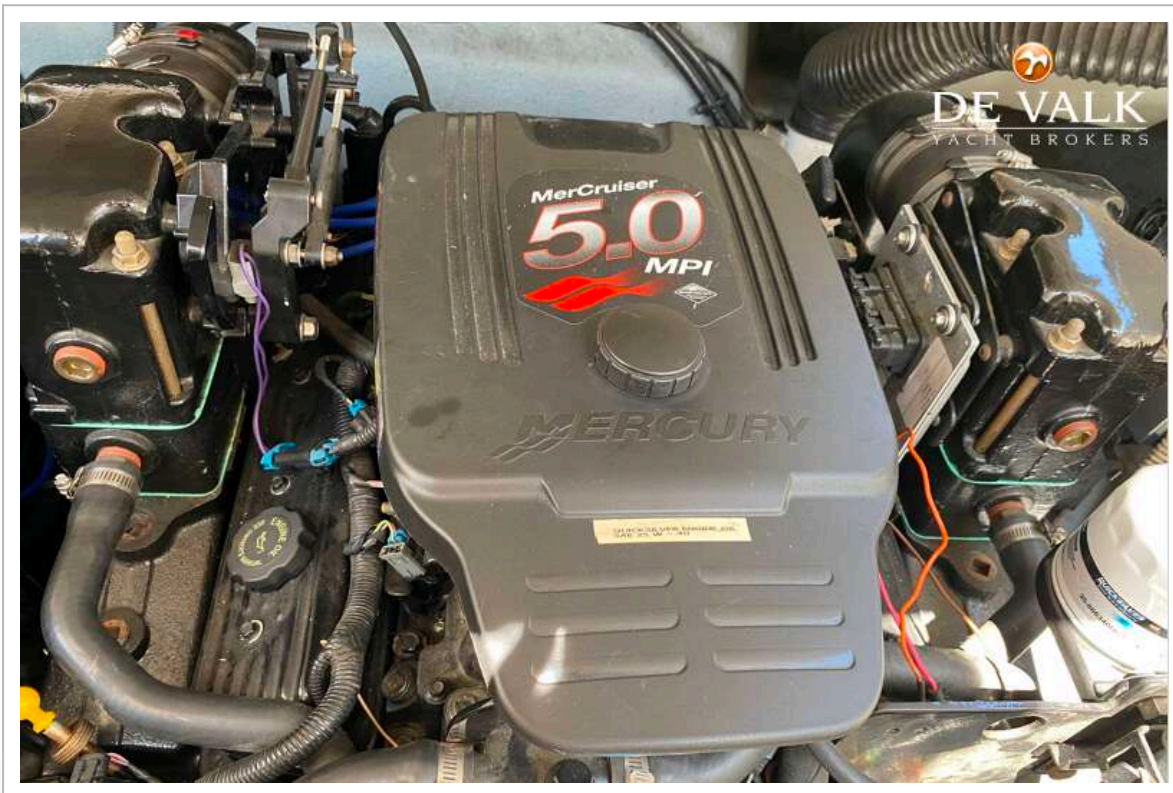

DE VALK
YACHT BROKERS

SEA RAY 290 SUN SPORT

DE VALK
YACHT BROKERS

SEA RAY 290 SUN SPORT

KOMMENTARE DES MAKLERS

The Sea Ray 290 Sun Sport is a perfect family cruiser because of the large spacious cockpit and sundeck on the aft deck. This Sea Ray is sporty yet practical, below deck there are possibilities for short trips. Fridge directly in the cockpit, if you need shade, the Bimini cover extends over the cockpit and seating area.

SEA RAY 290 SUN SPORT

SEA RAY 290 SUN SPORT

SEA RAY 290 SUN SPORT

SEA RAY 290 SUN SPORT

SEA RAY 290 SUN SPORT

SEA RAY 290 SUN SPORT

SEA RAY 290 SUN SPORT

SEA RAY 290 SUN SPORT