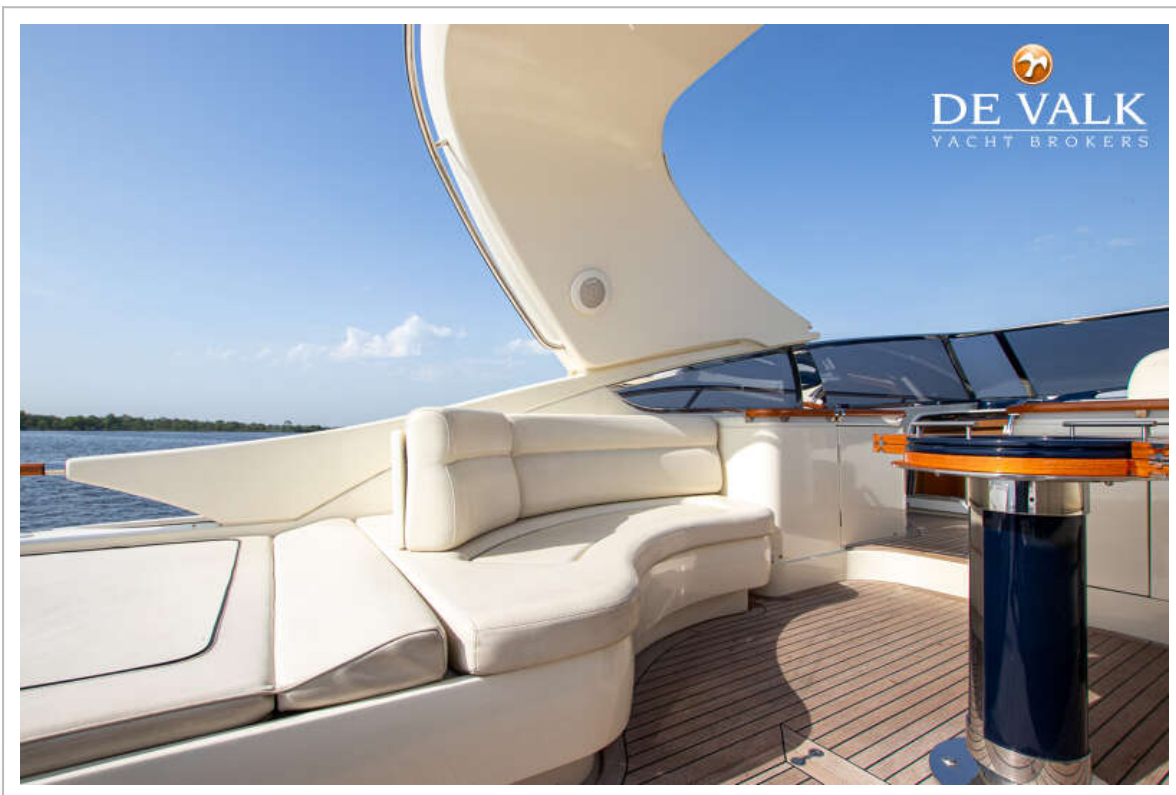

RIVA 59 MERCURIUS SUPER