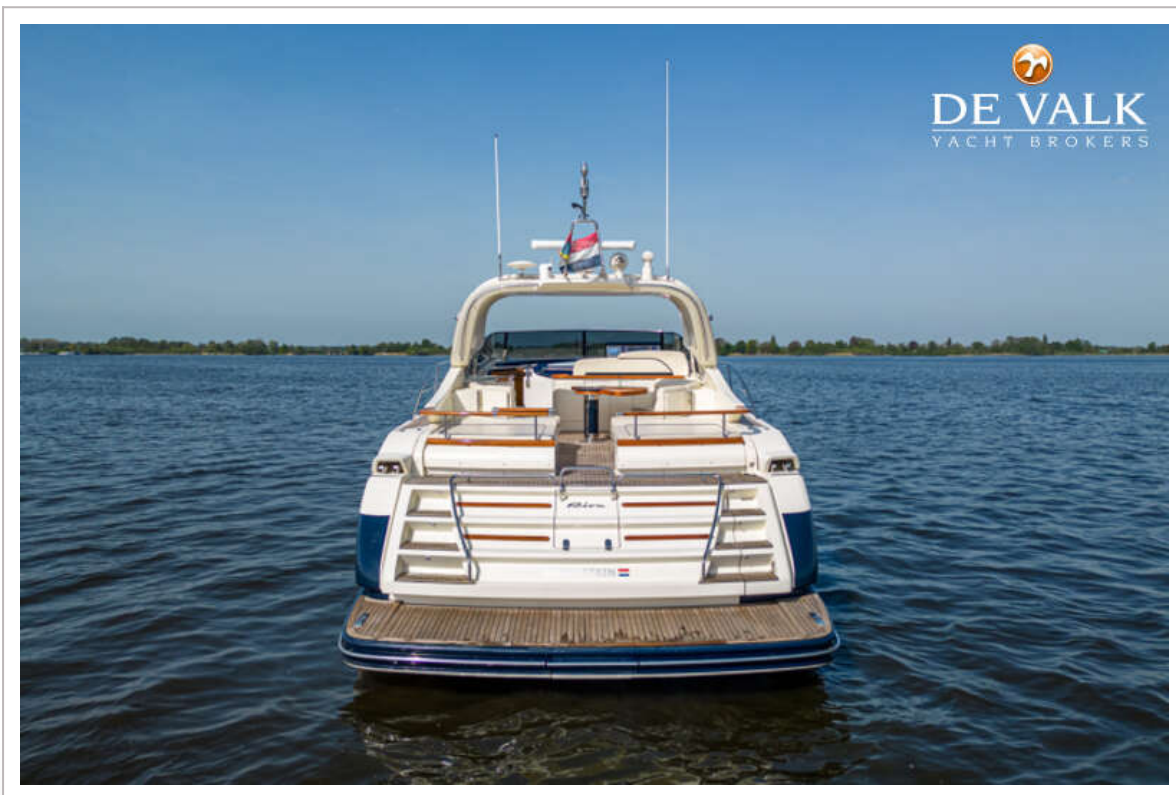

RIVA 59 MERCURIUS SUPER