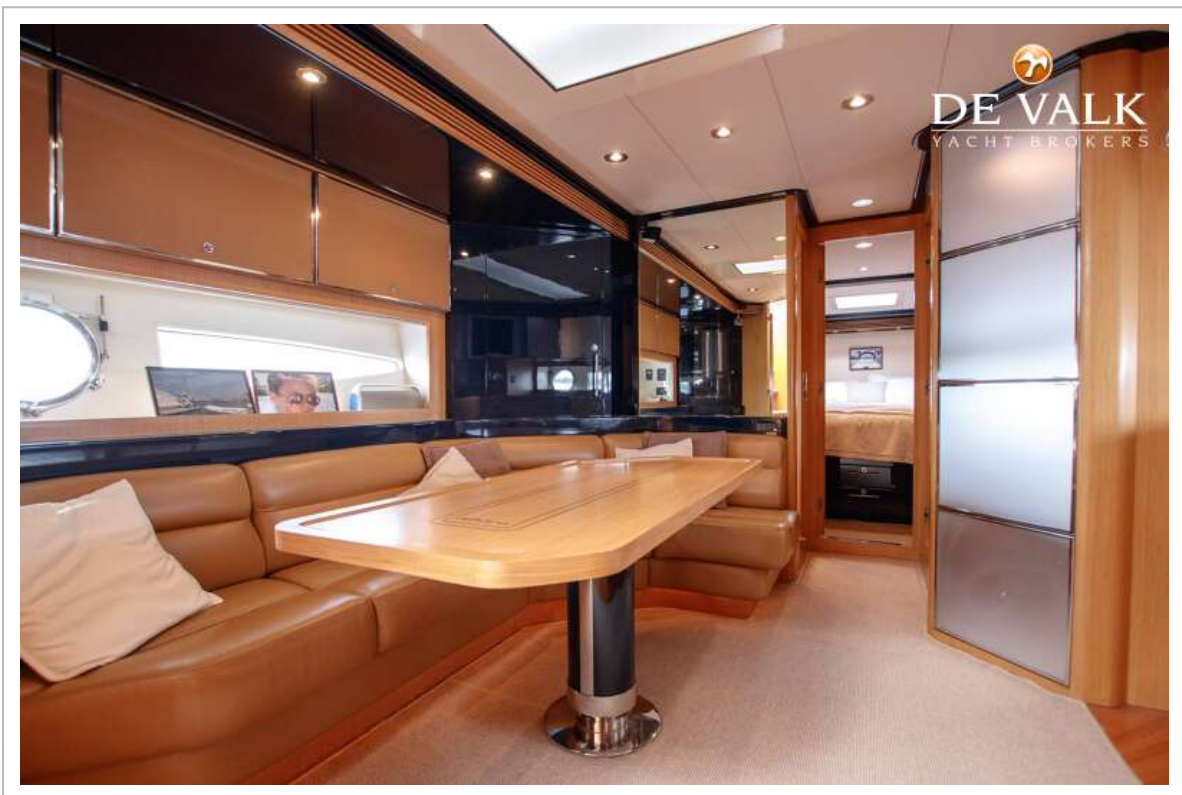

RIVA 59 MERCURIUS SUPER