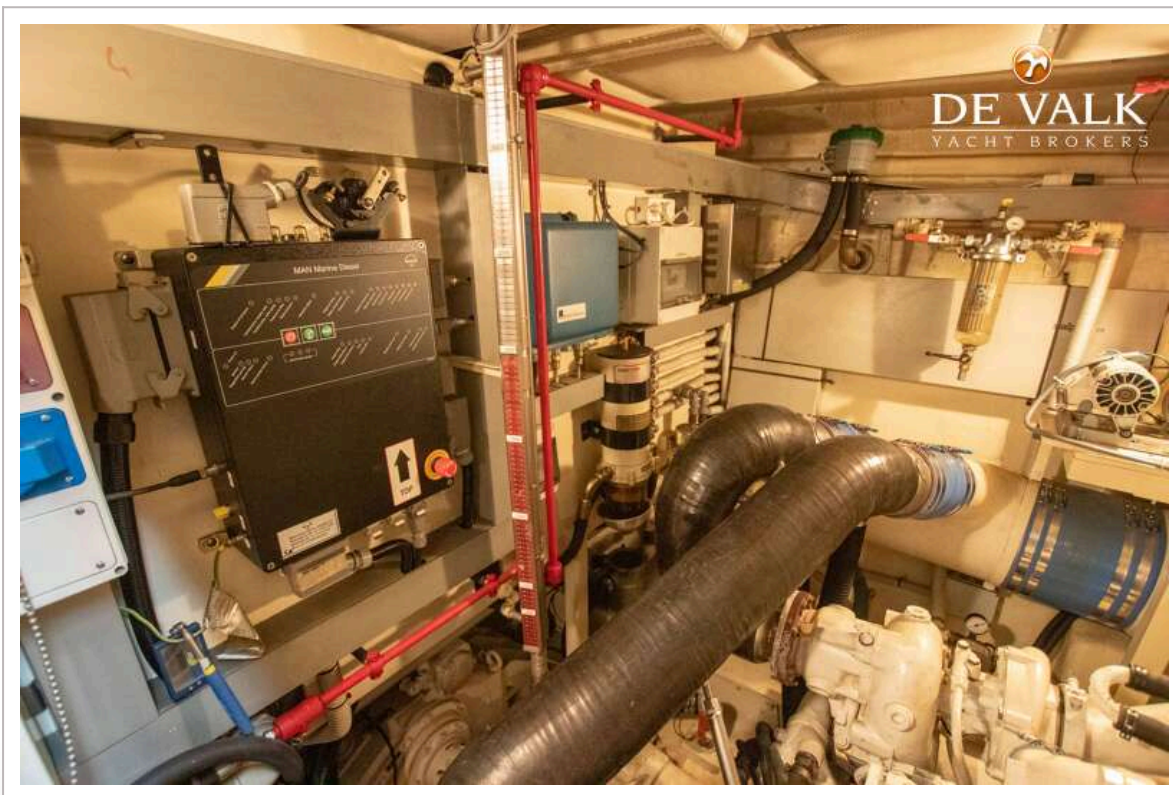

RIVA 59 MERCURIUS SUPER