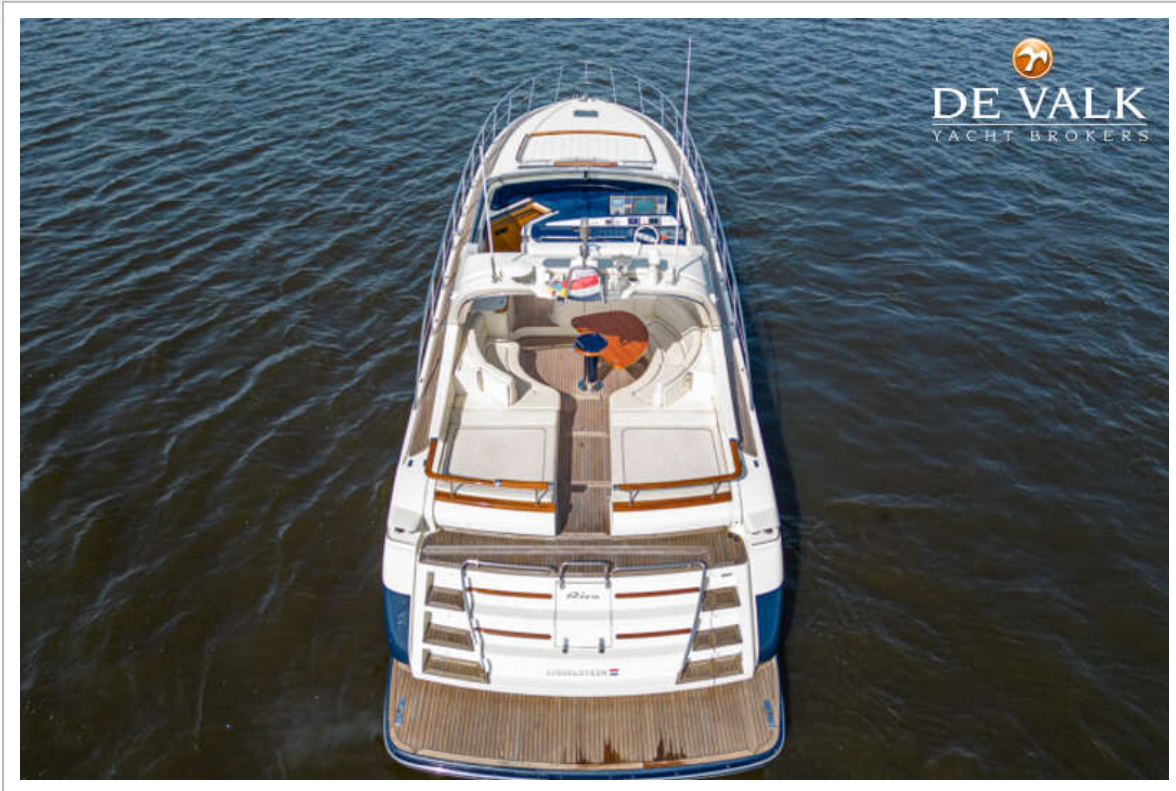

RIVA 59 MERCURIUS SUPER