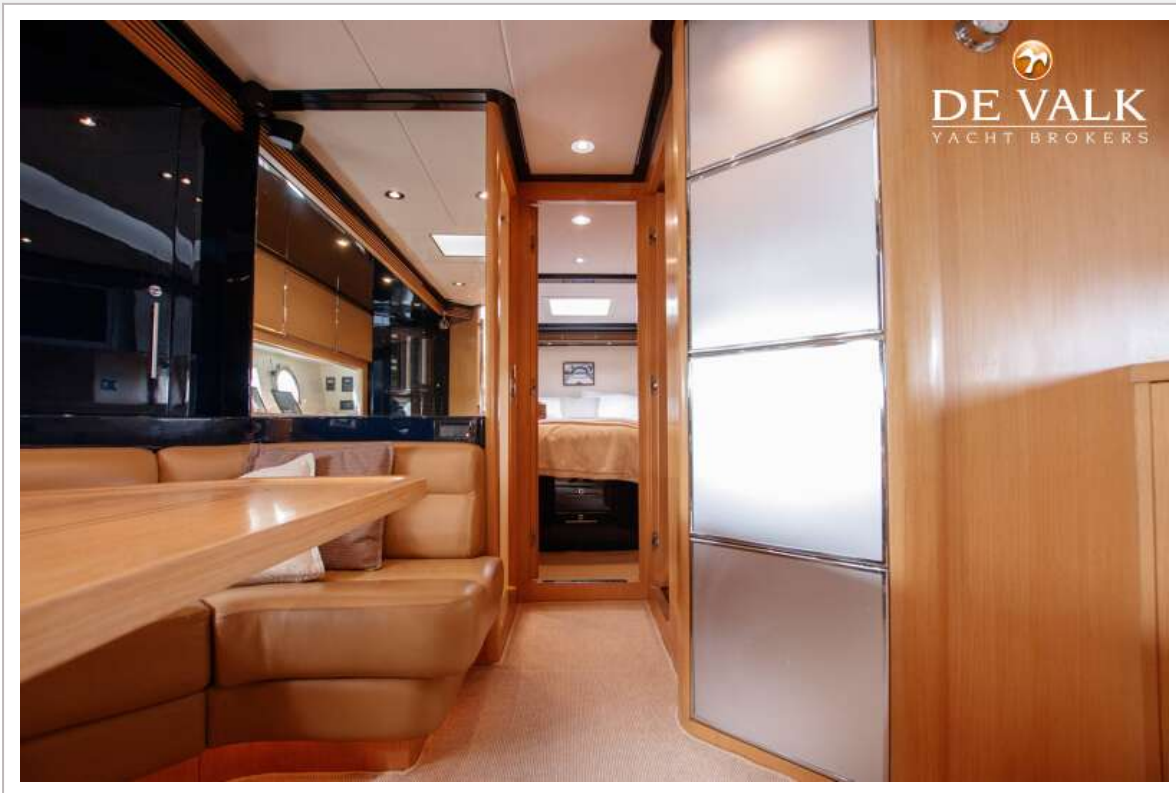

RIVA 59 MERCURIUS SUPER