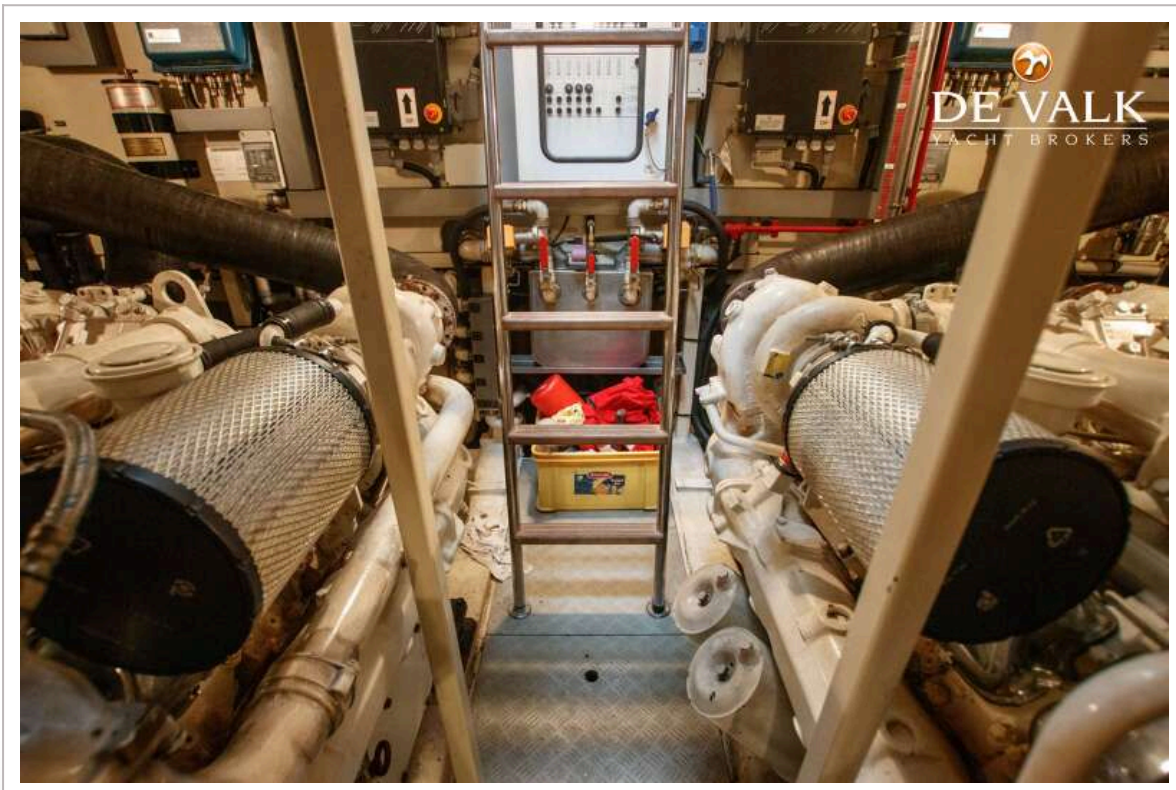

RIVA 59 MERCURIUS SUPER