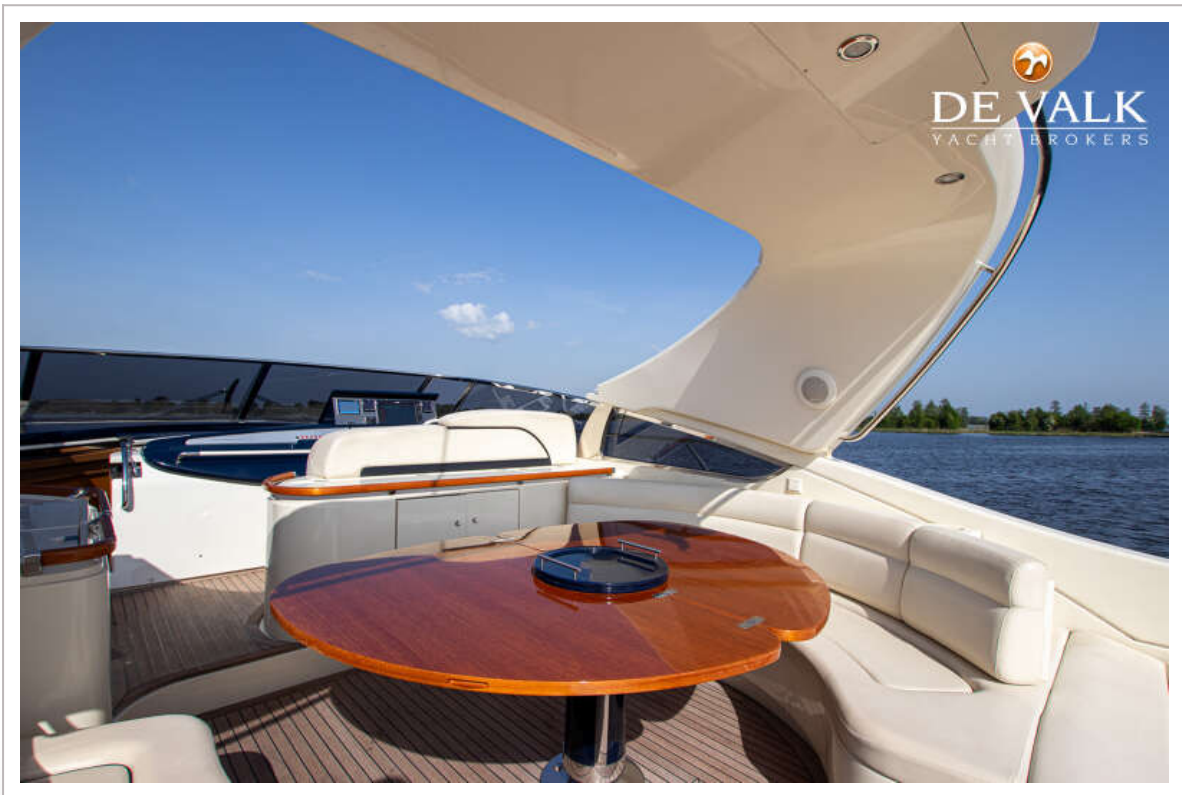

RIVA 59 MERCURIUS SUPER