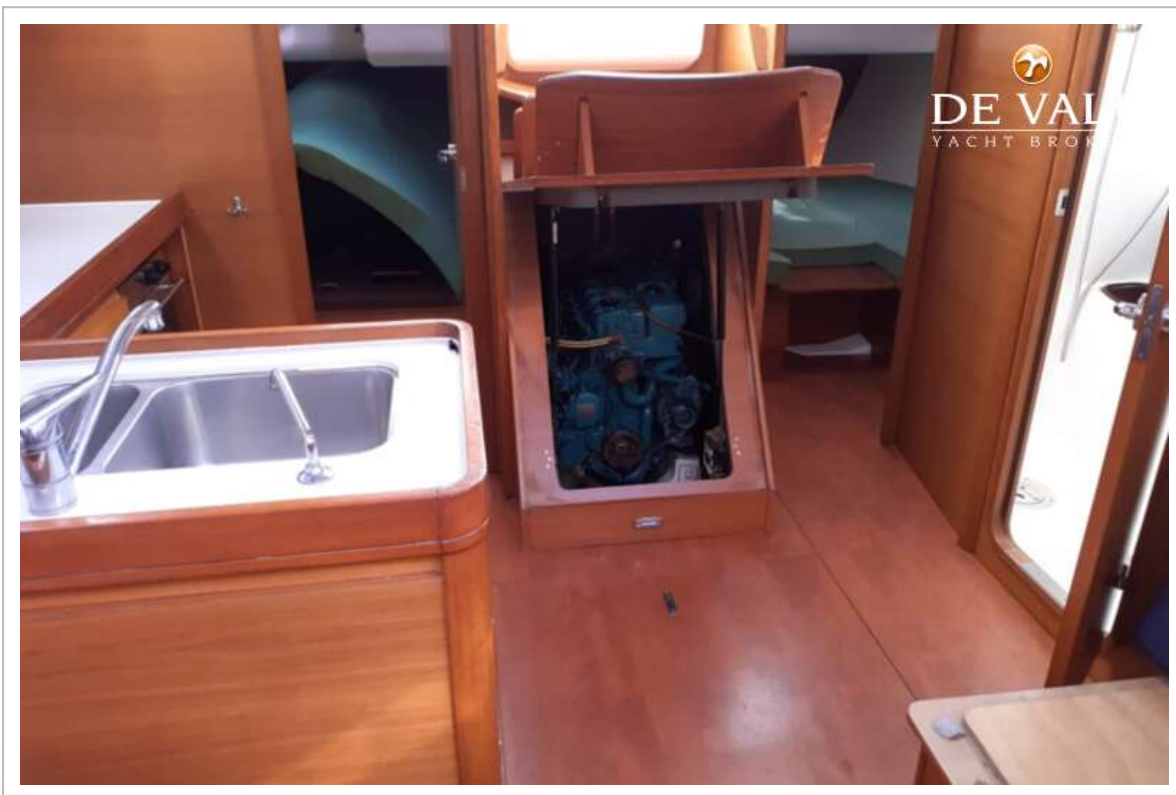

DUFOUR 412 GRAND LARGE