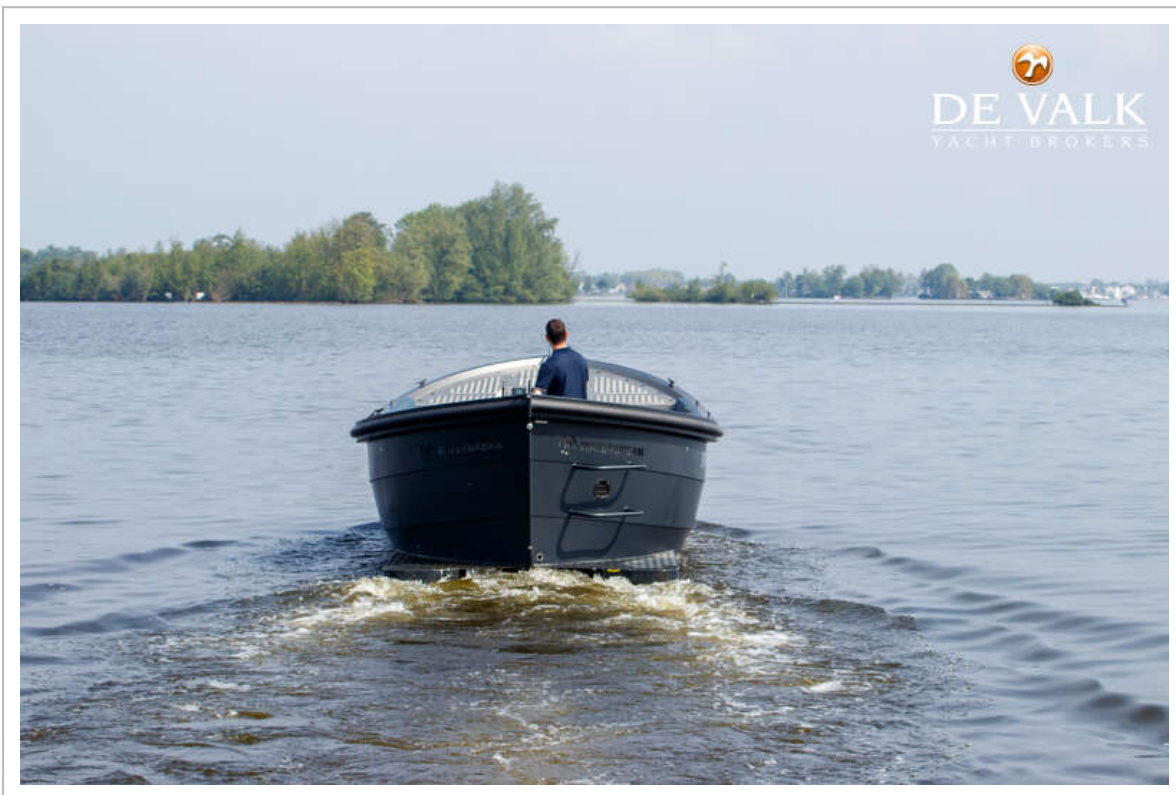

WATERDREAM S-850 SPEEDSTER