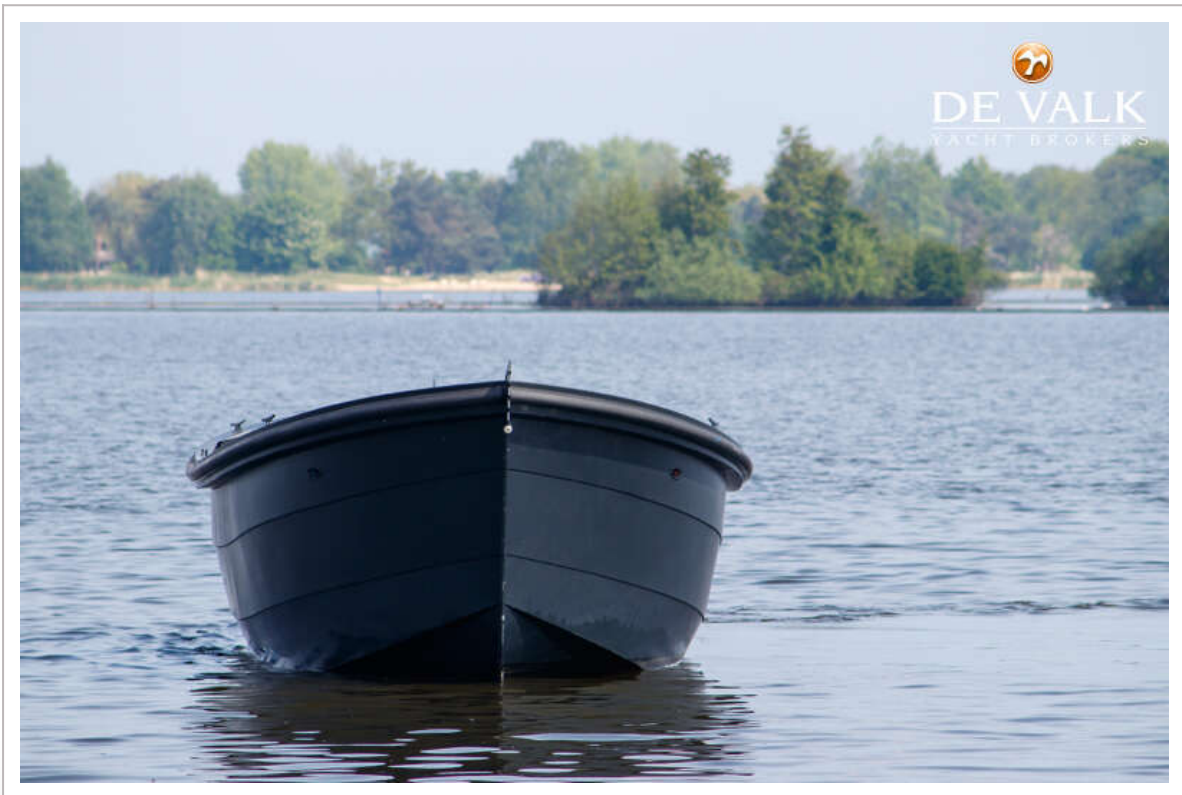

WATERDREAM S-850 SPEEDSTER