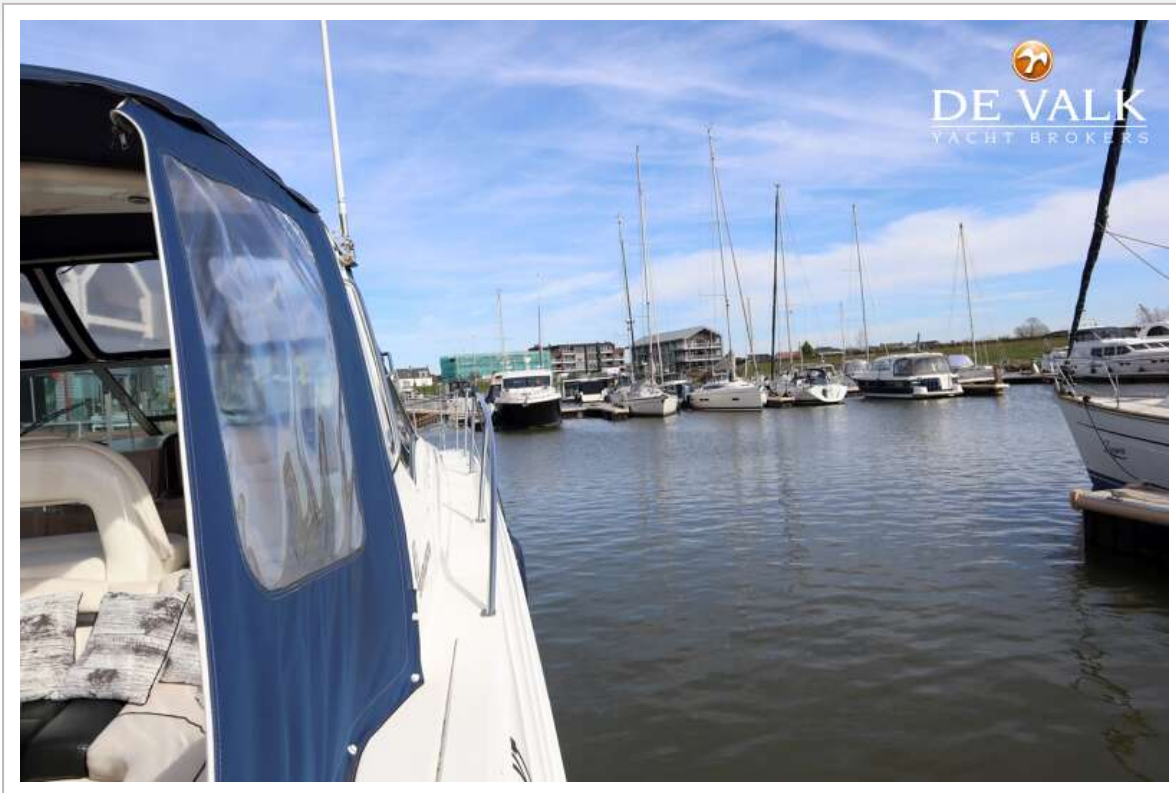

SEA RAY 455 SUNDANCER