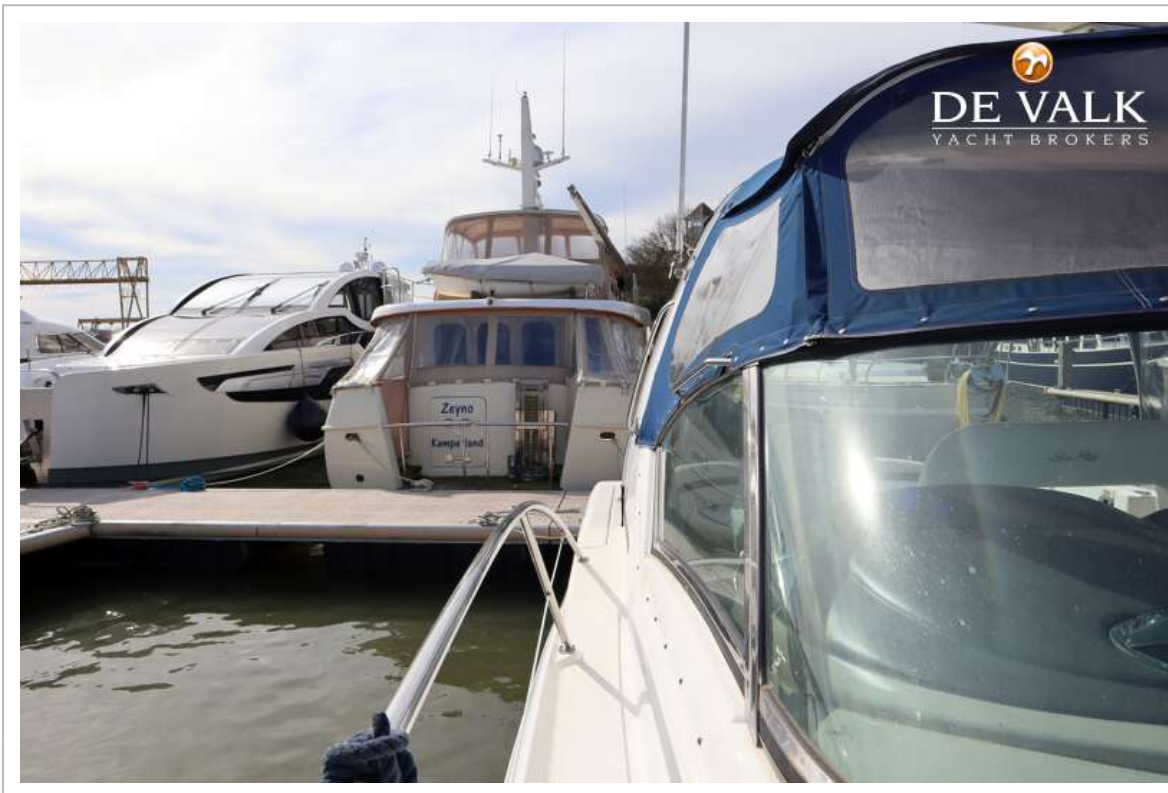

SEA RAY 455 SUNDANCER