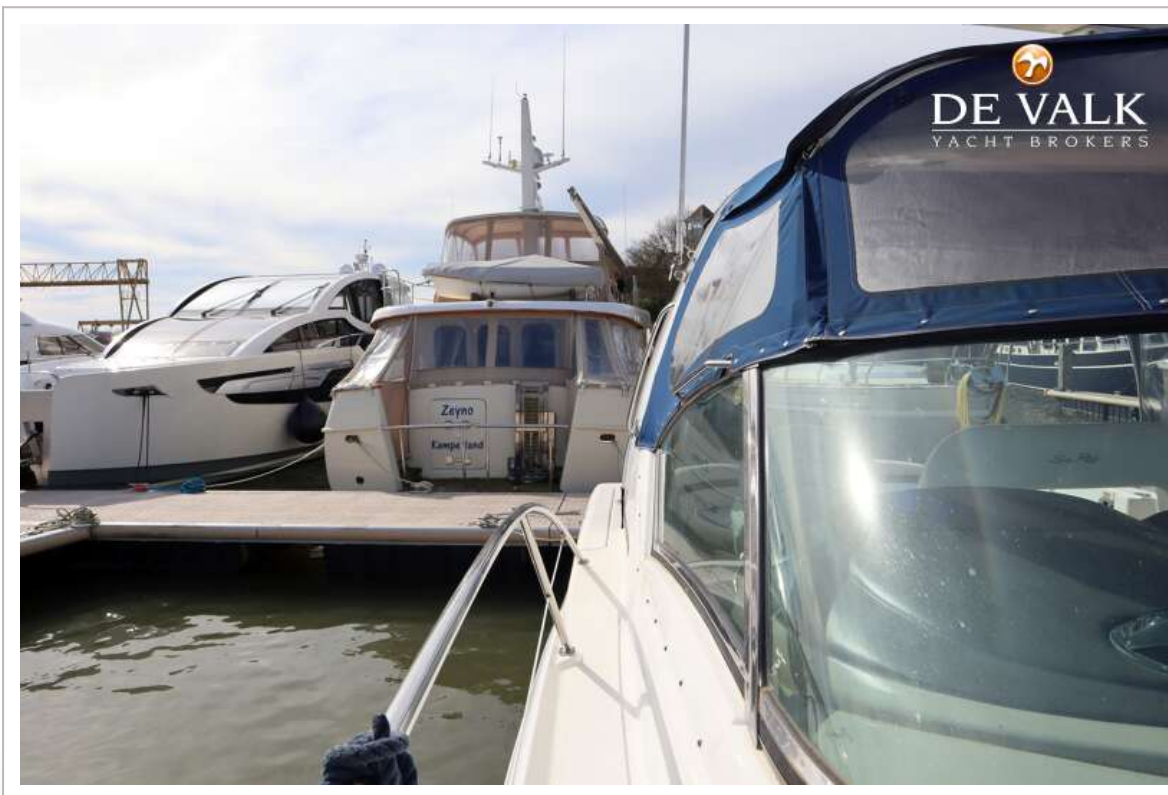

SEA RAY 455 SUNDANCER