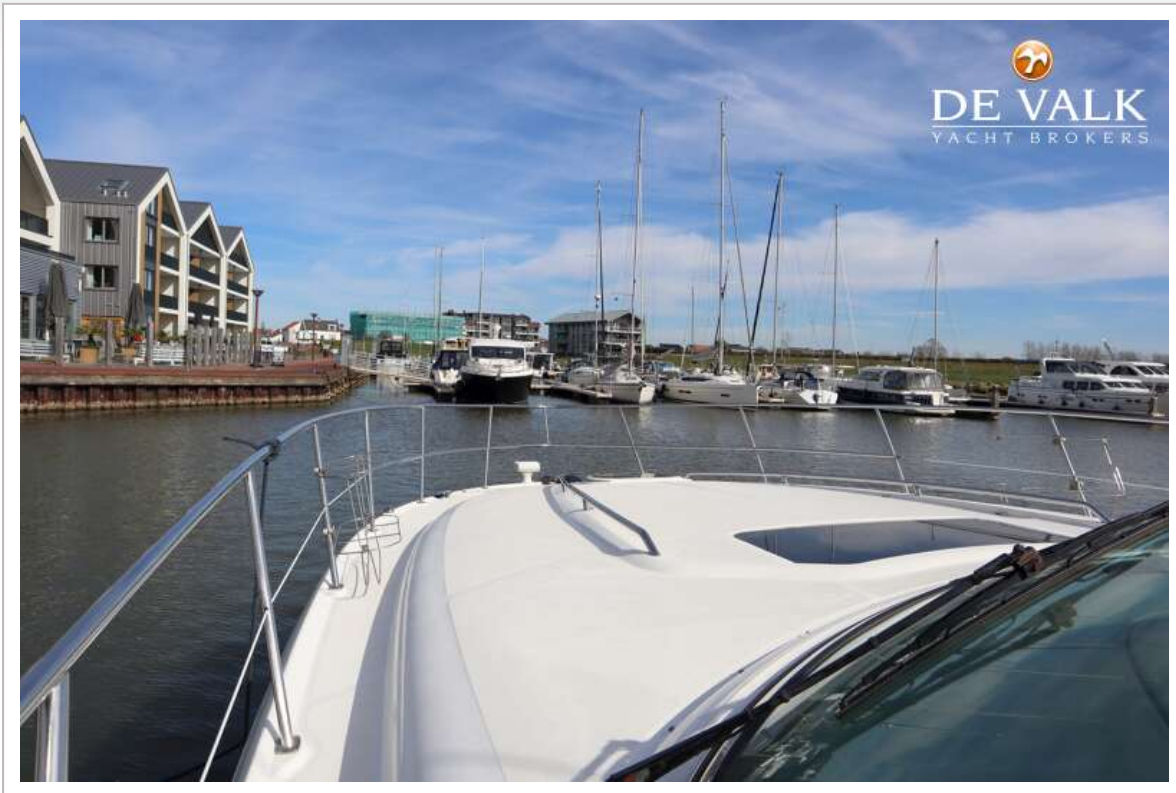

SEA RAY 455 SUNDANCER