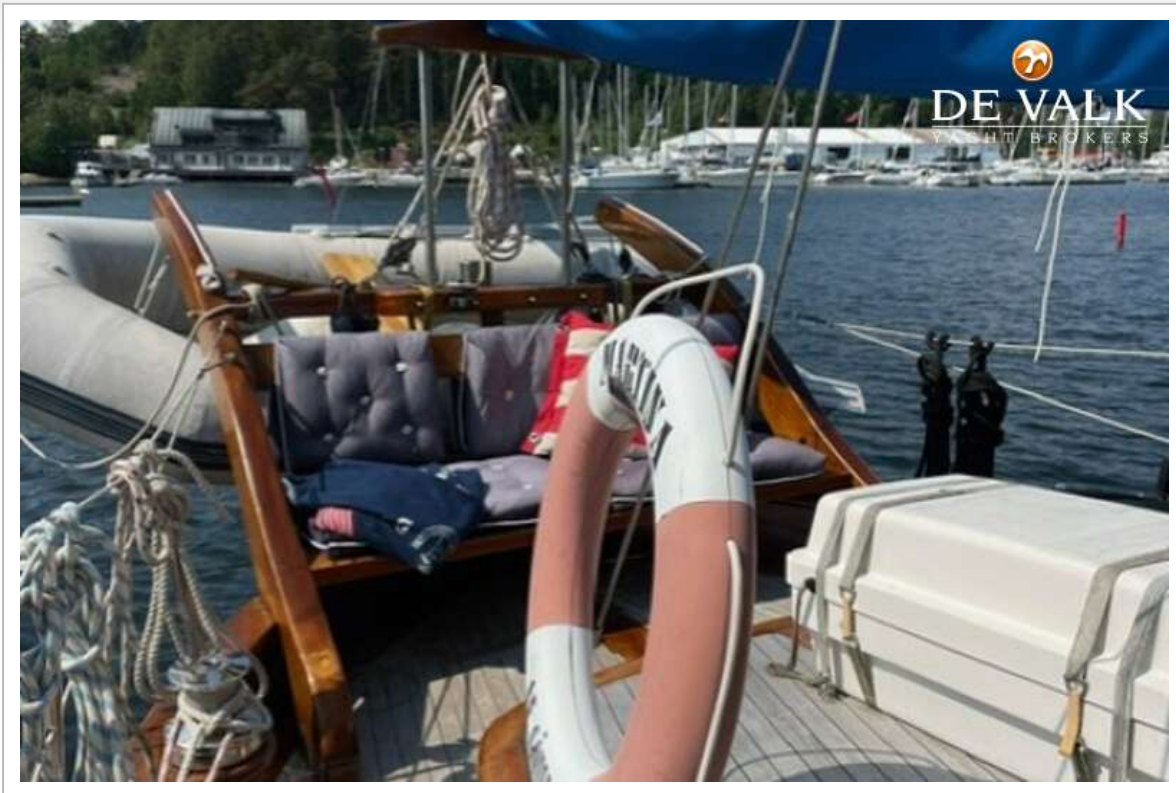

MOTORSAILER KETCH CUTTER 1500