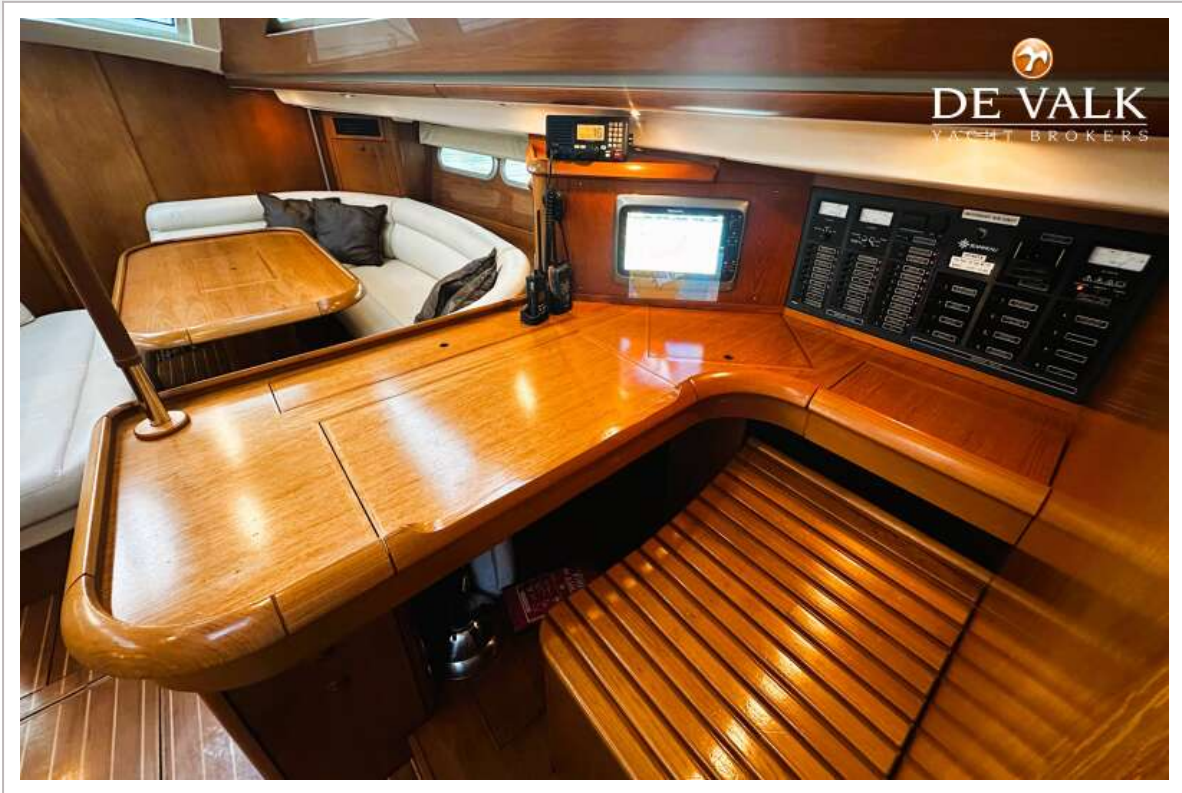

JEANNEAU SUN ODYSSEY 54 DS