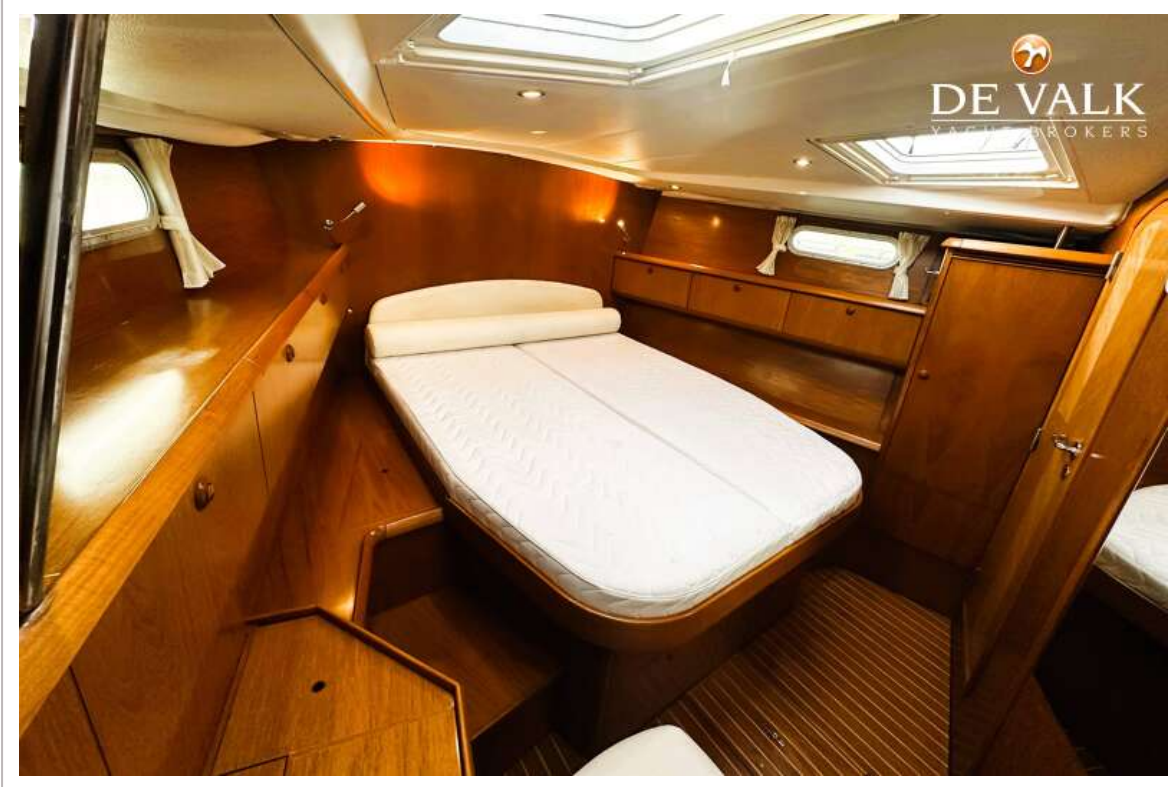

JEANNEAU SUN ODYSSEY 54 DS