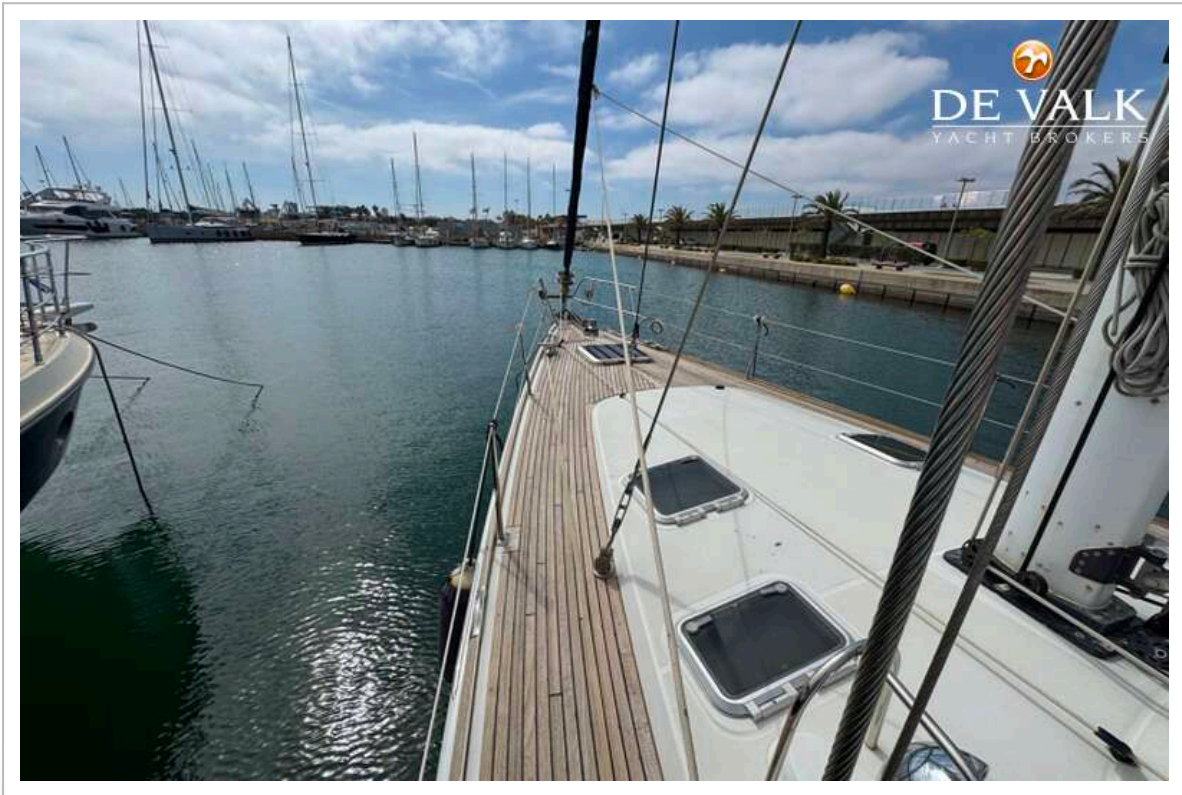

JEANNEAU SUN ODYSSEY 54 DS