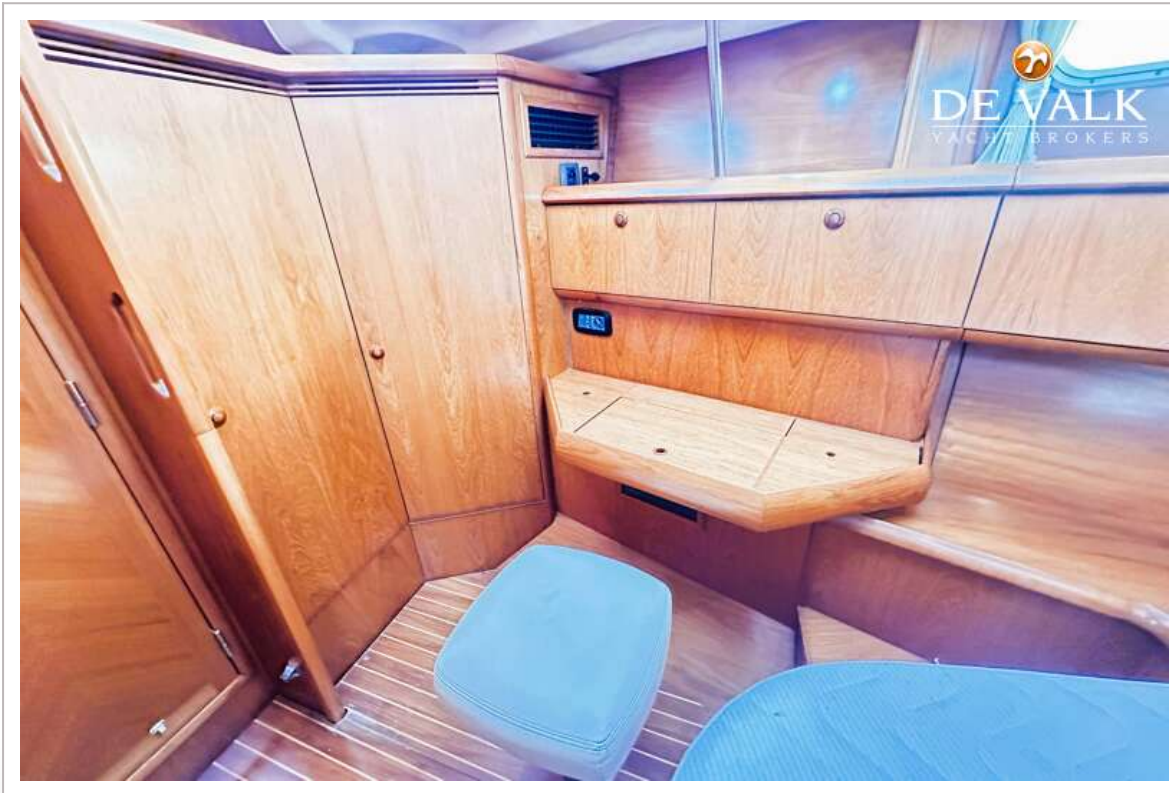

JEANNEAU SUN ODYSSEY 54 DS