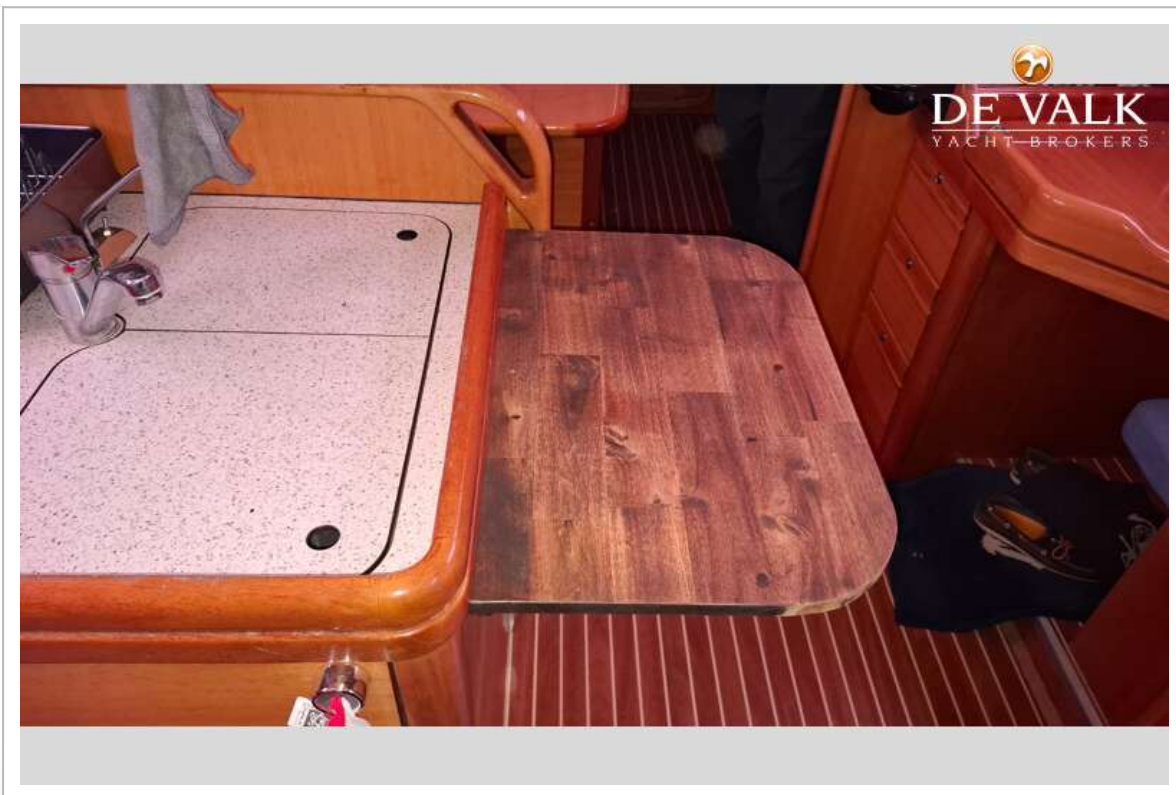

BAVARIA 40 VISION