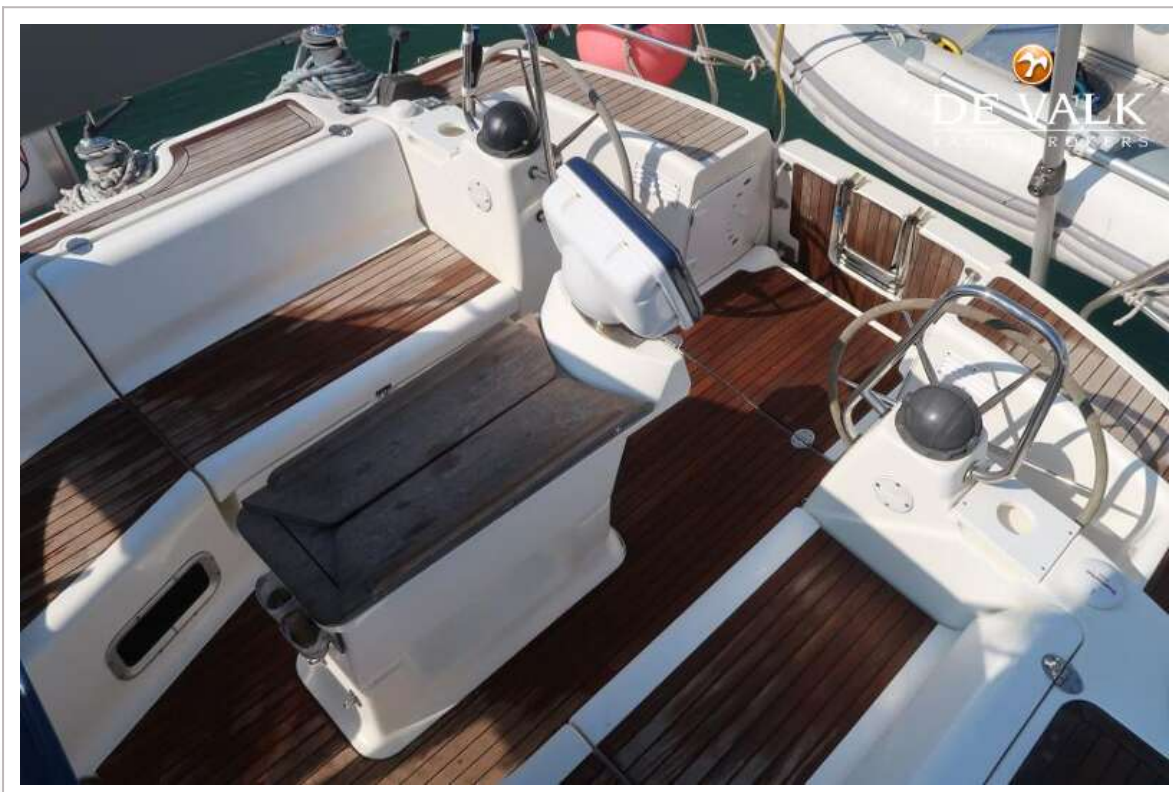

BAVARIA 40 VISION