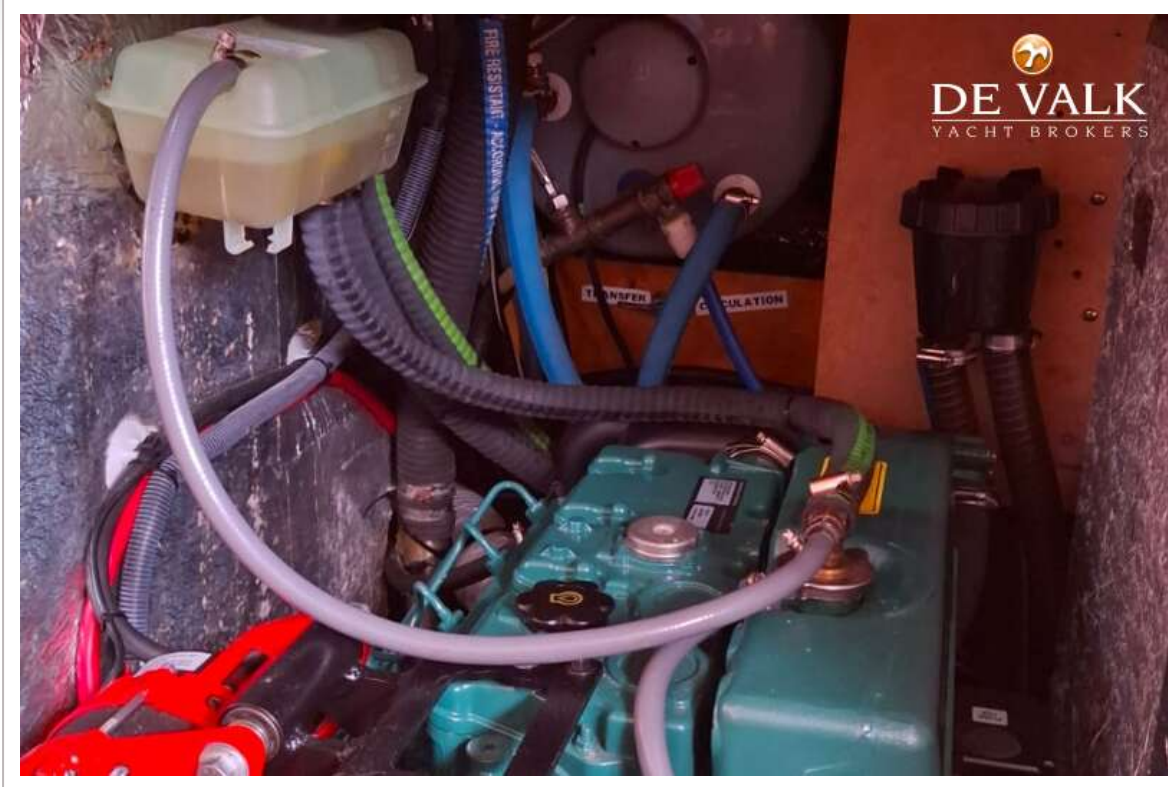

BAVARIA 40 VISION