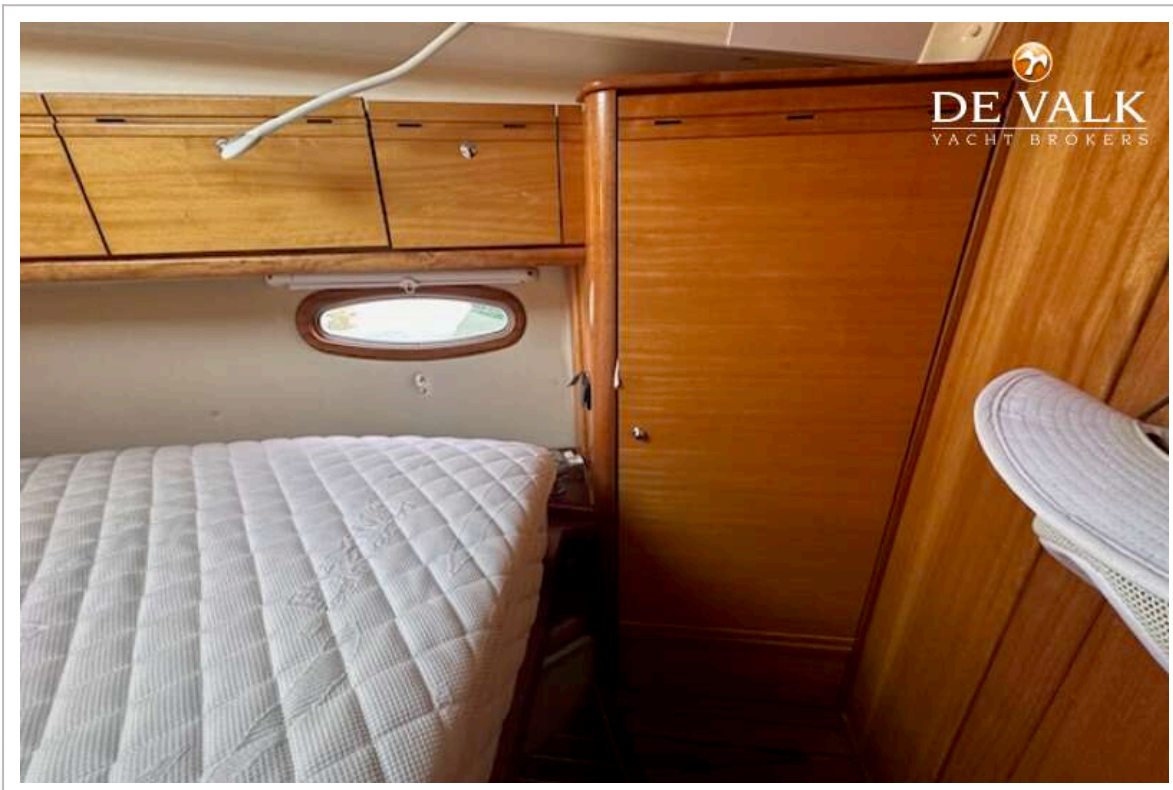

BAVARIA 40 VISION