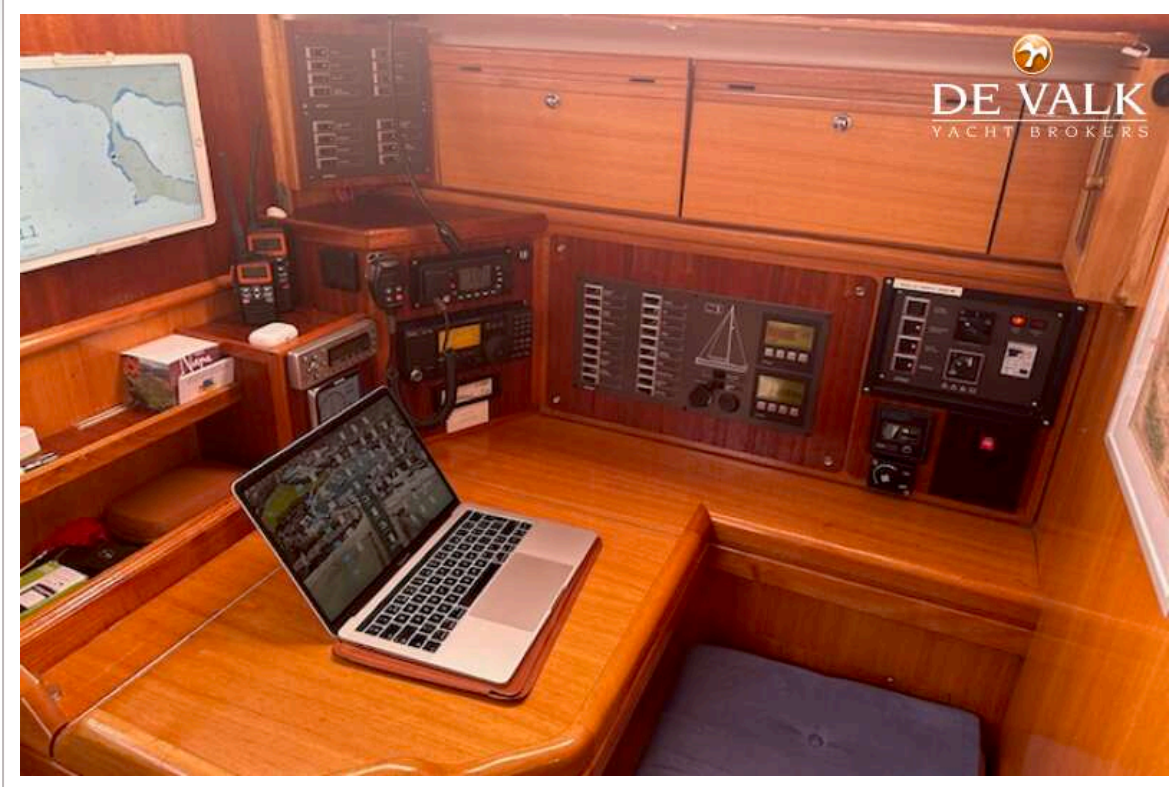

BAVARIA 40 VISION