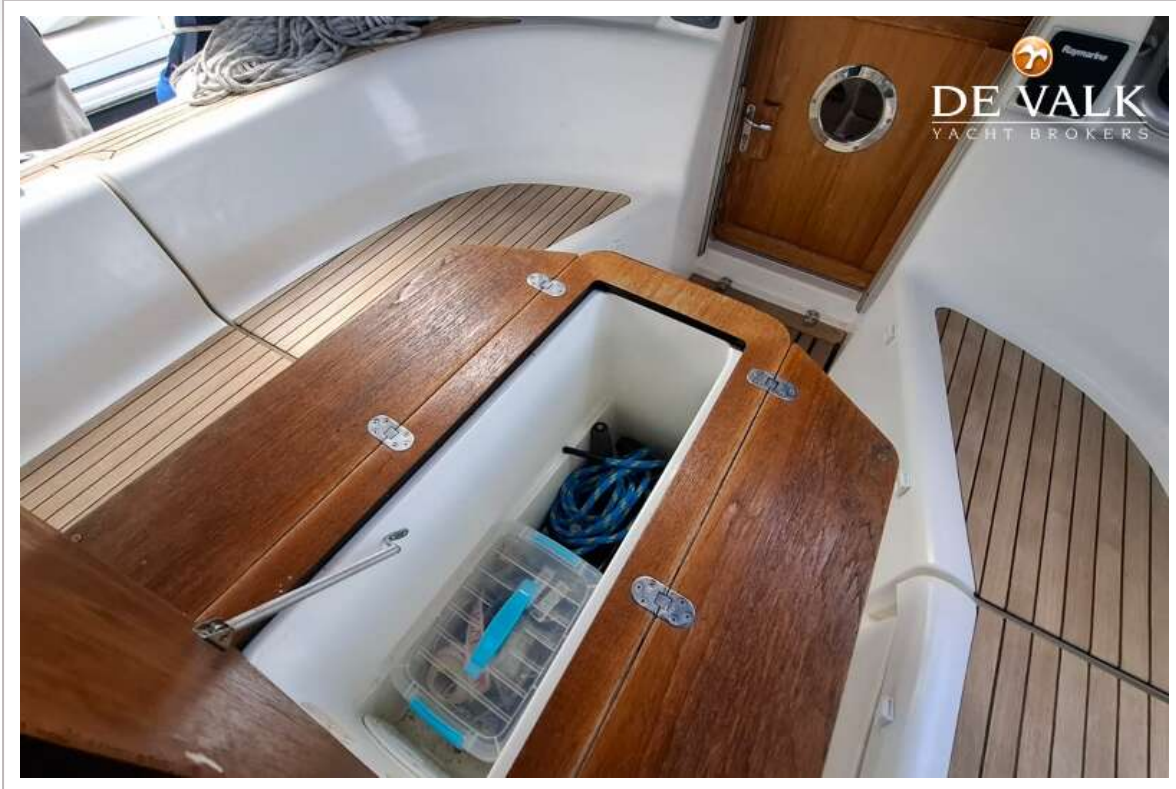

BAVARIA 40 VISION