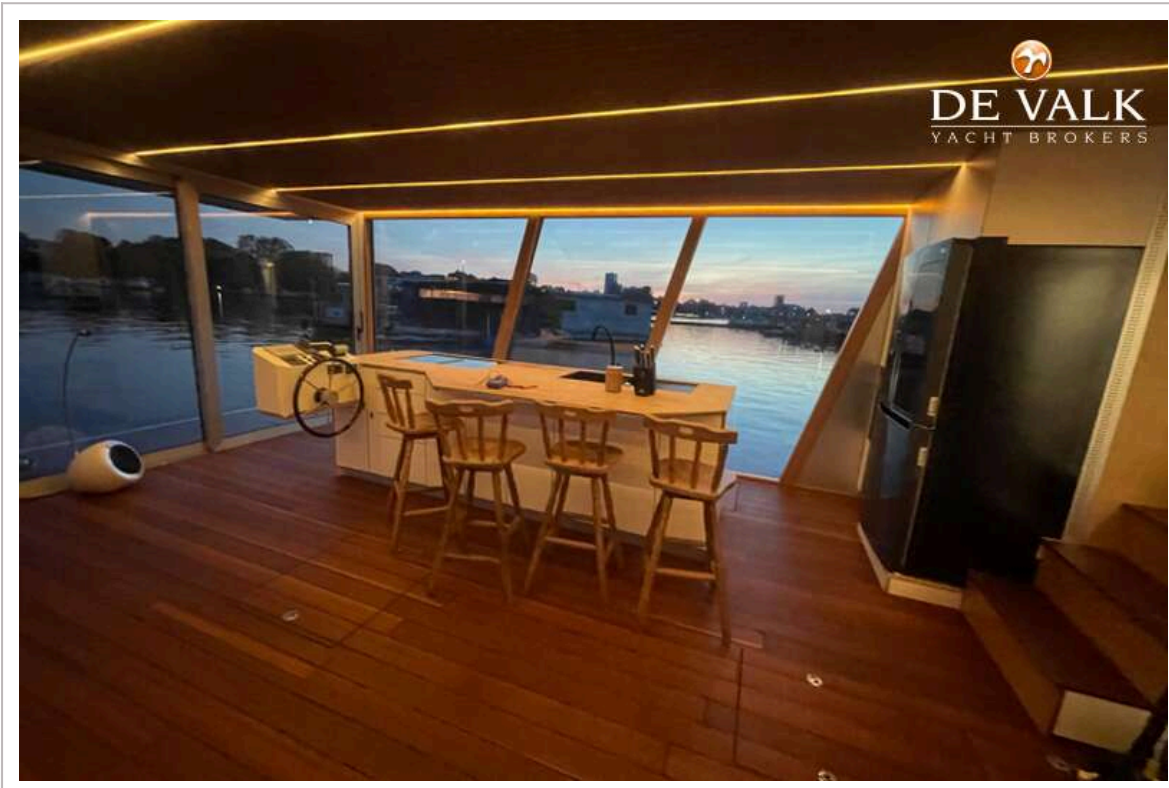

CUSTOM BUILT HOUSEBOAT LUXE MOTOR