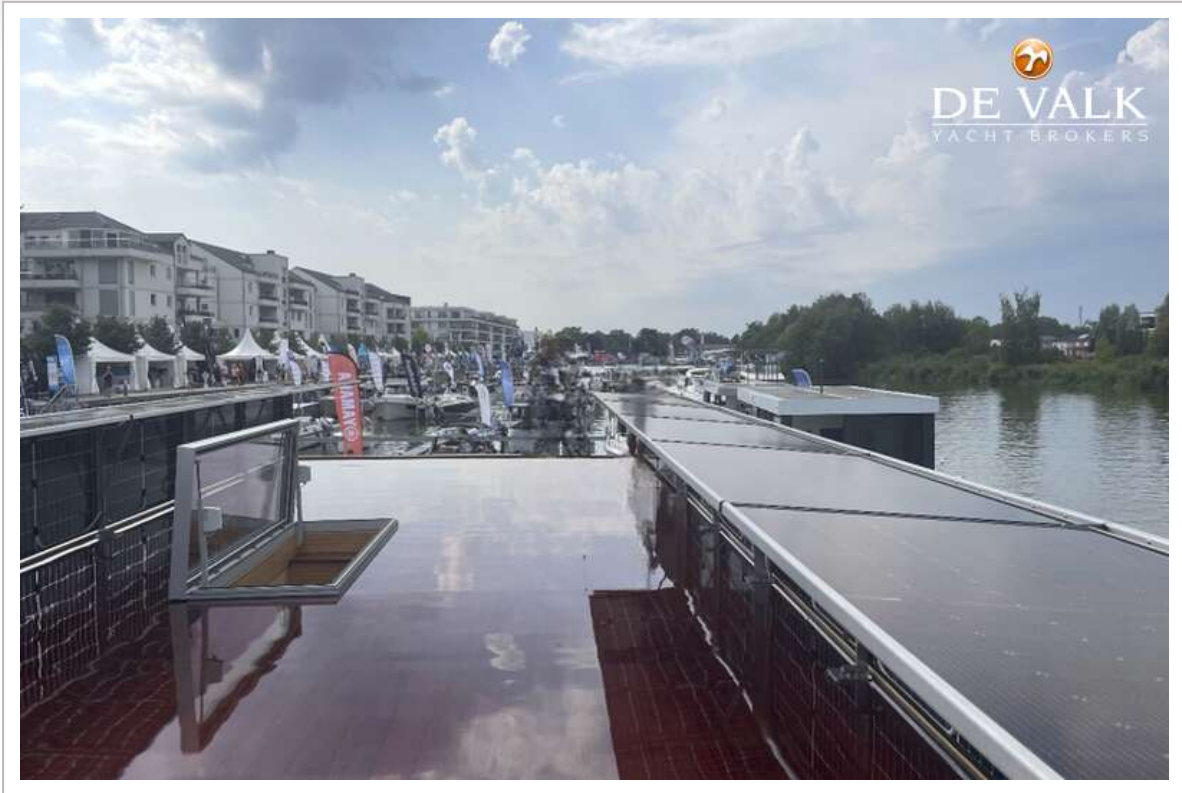

CUSTOM BUILT HOUSEBOAT LUXE MOTOR