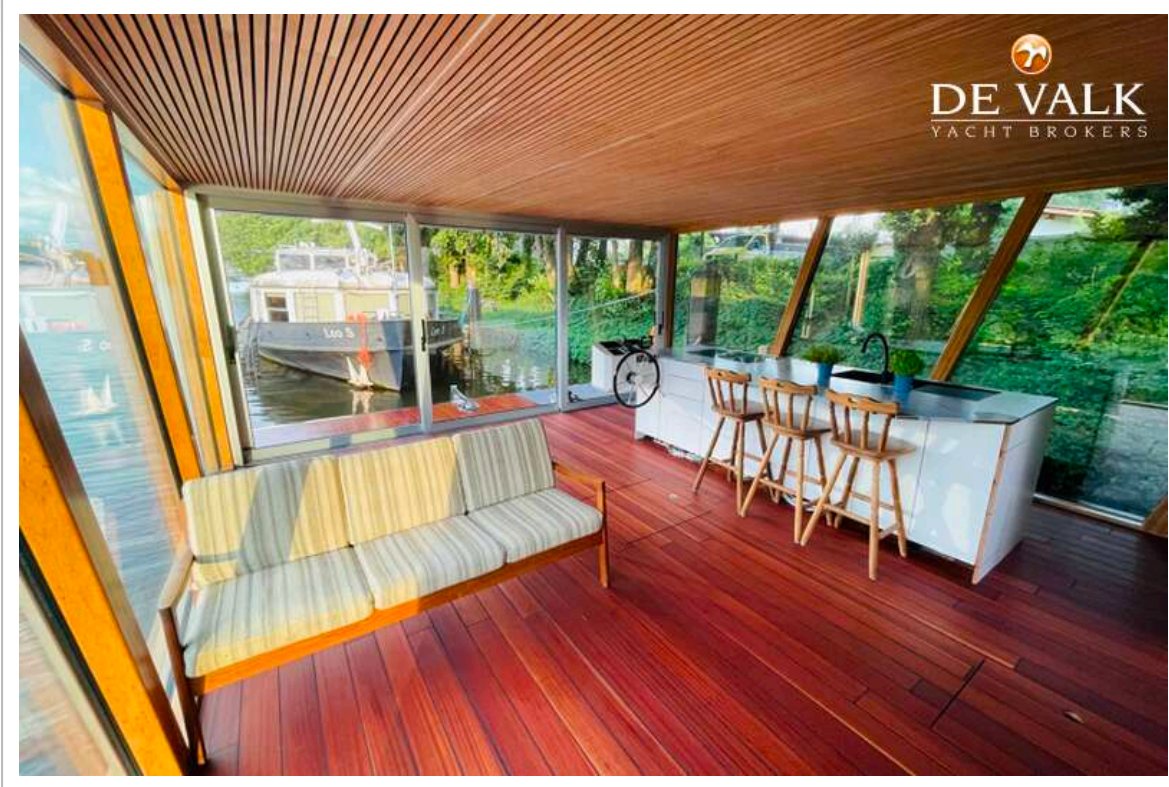

CUSTOM BUILT HOUSEBOAT LUXE MOTOR