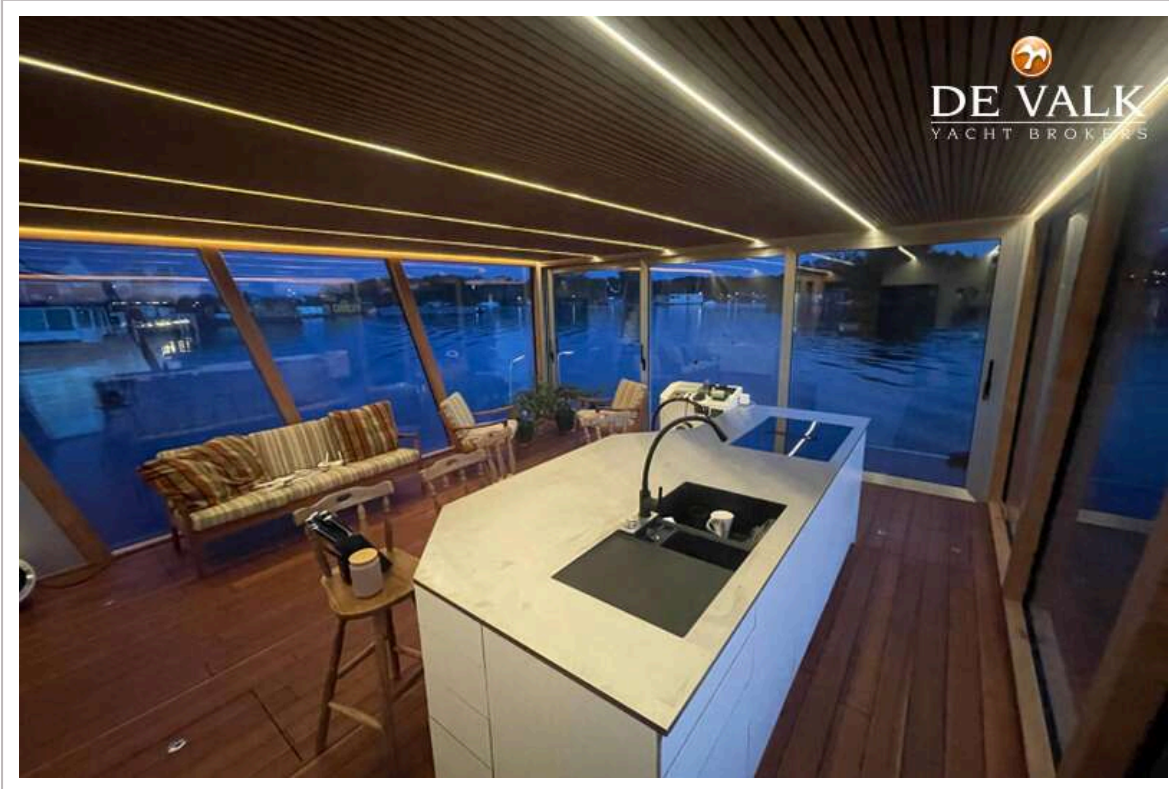

CUSTOM BUILT HOUSEBOAT LUXE MOTOR