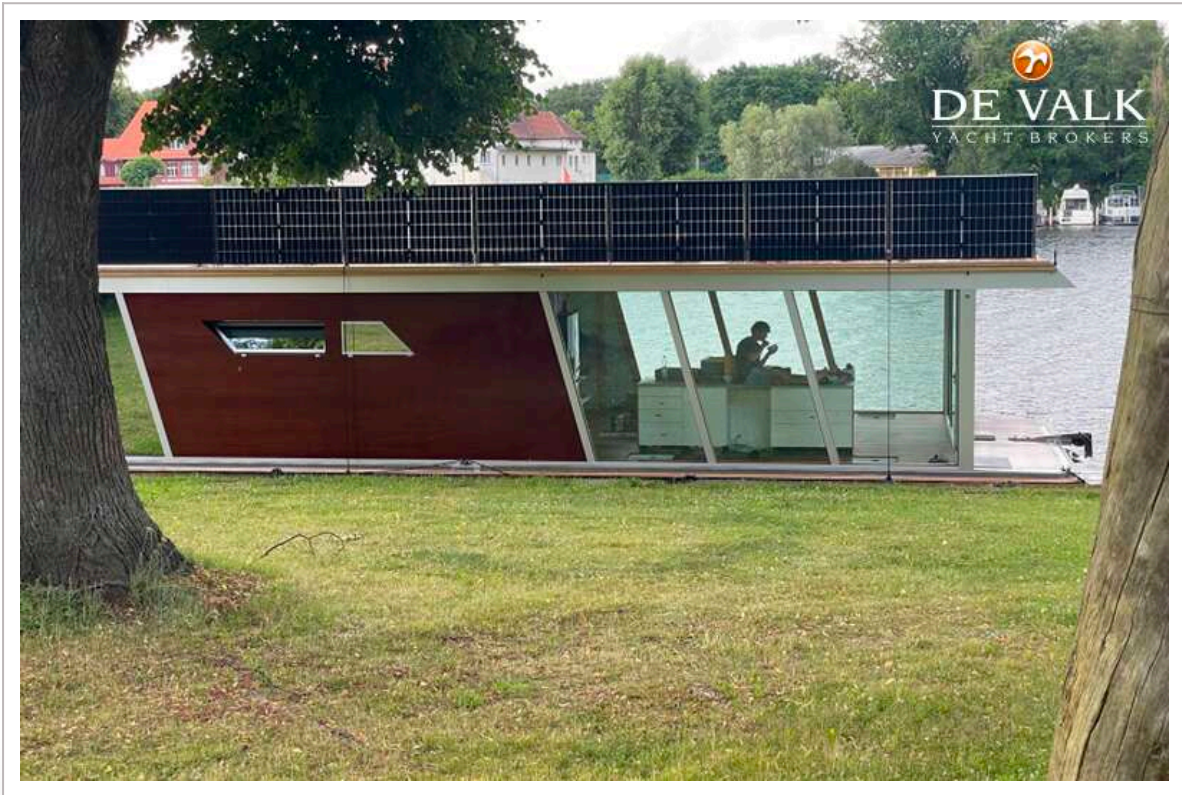

CUSTOM BUILT HOUSEBOAT LUXE MOTOR