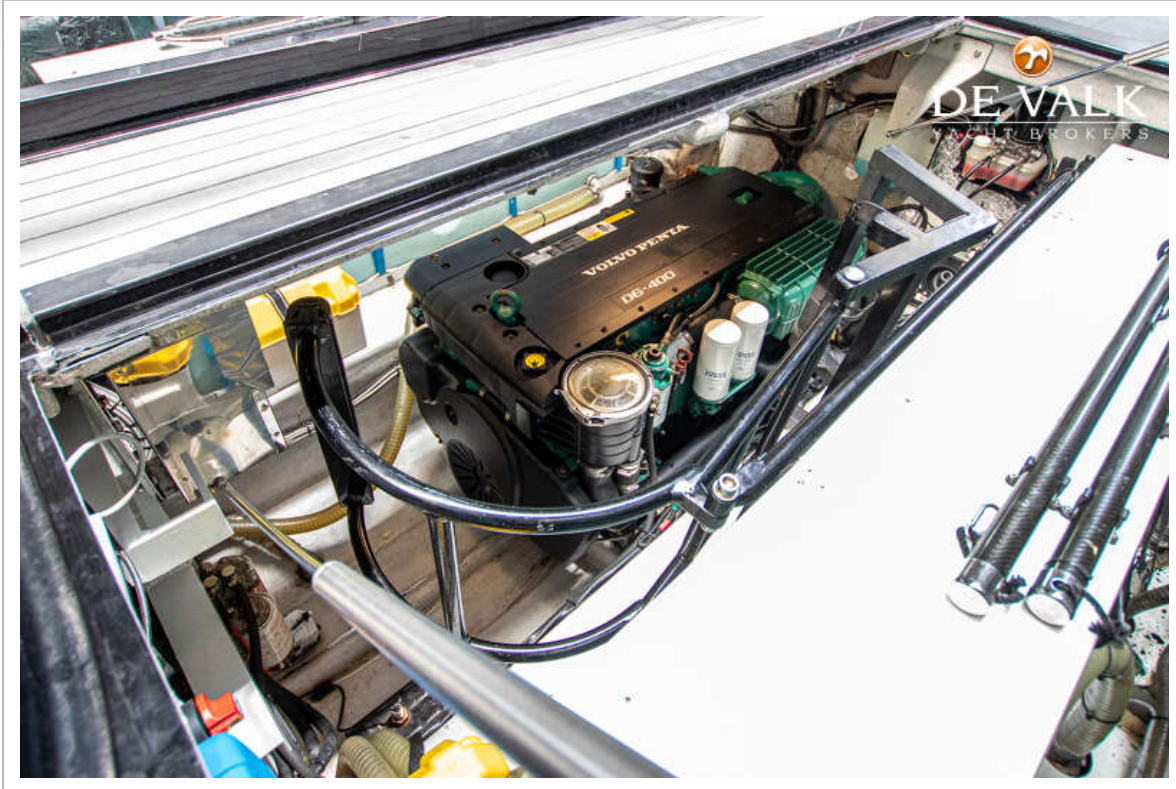

BLUE SPIRIT 1050 RIB TENDER