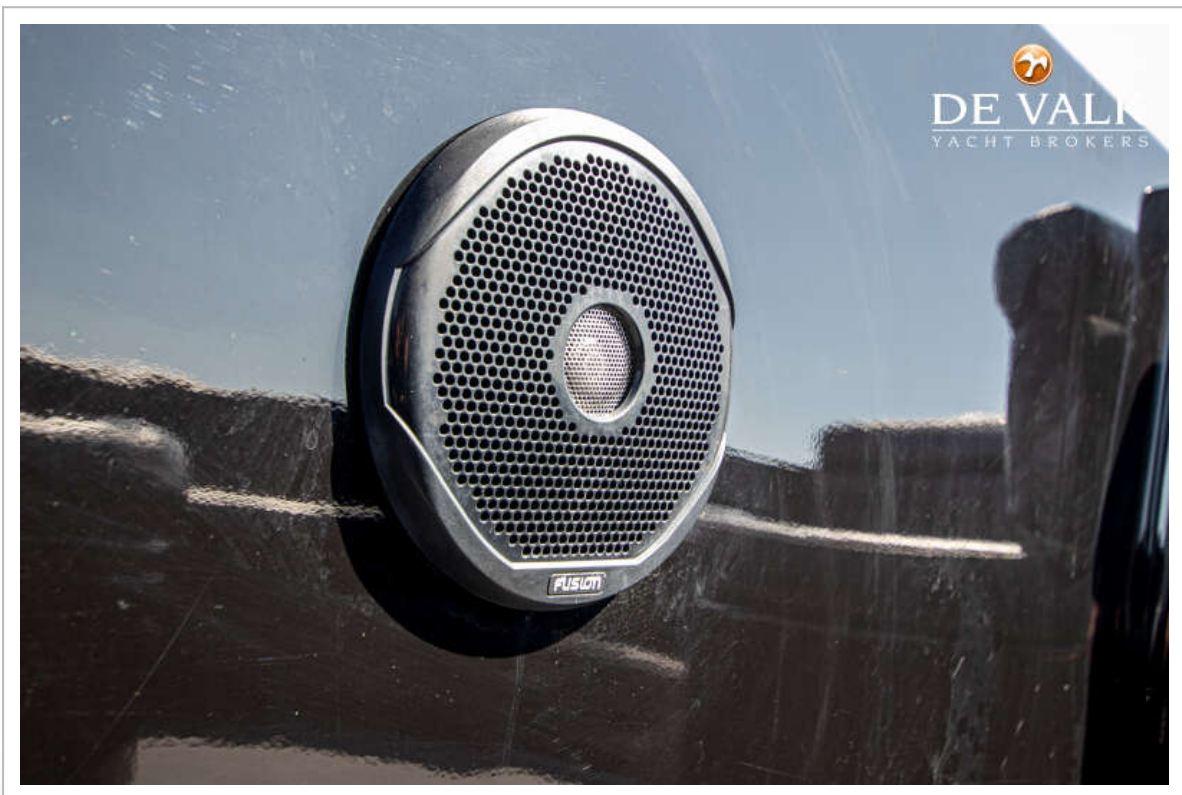

BLUE SPIRIT 1050 RIB TENDER