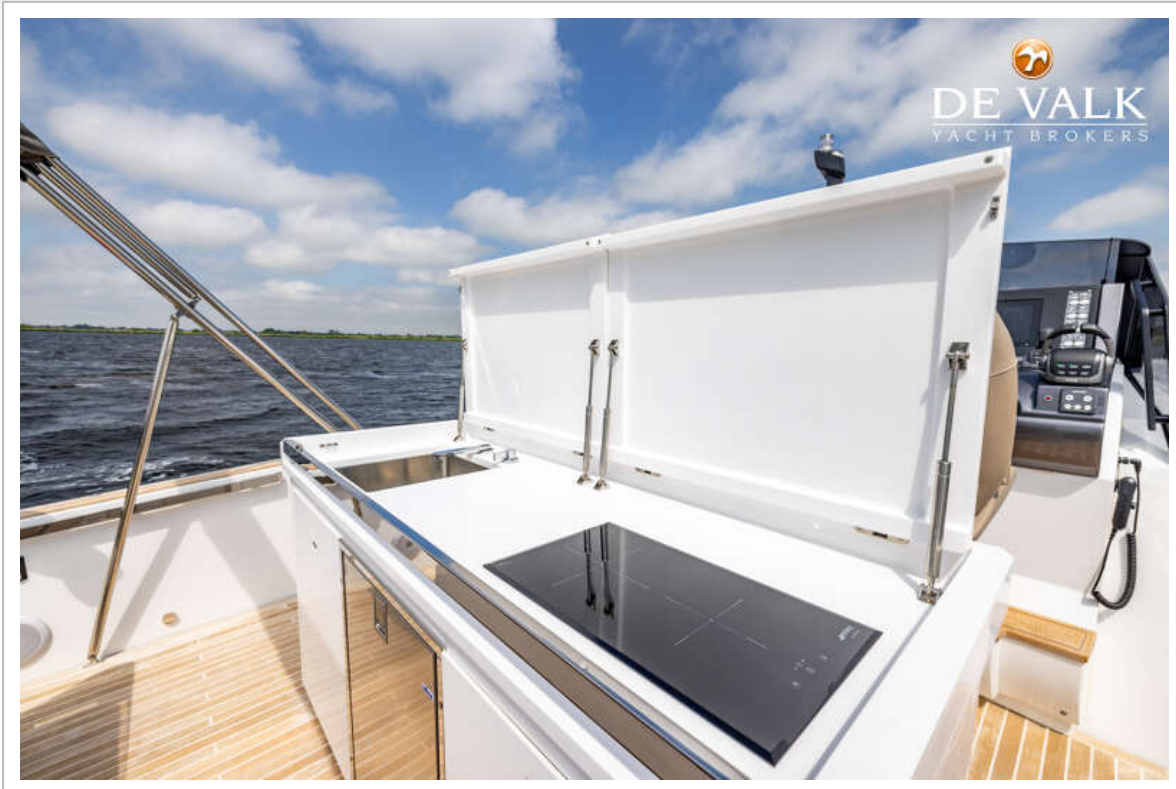

FIART 35 SEAWALKER