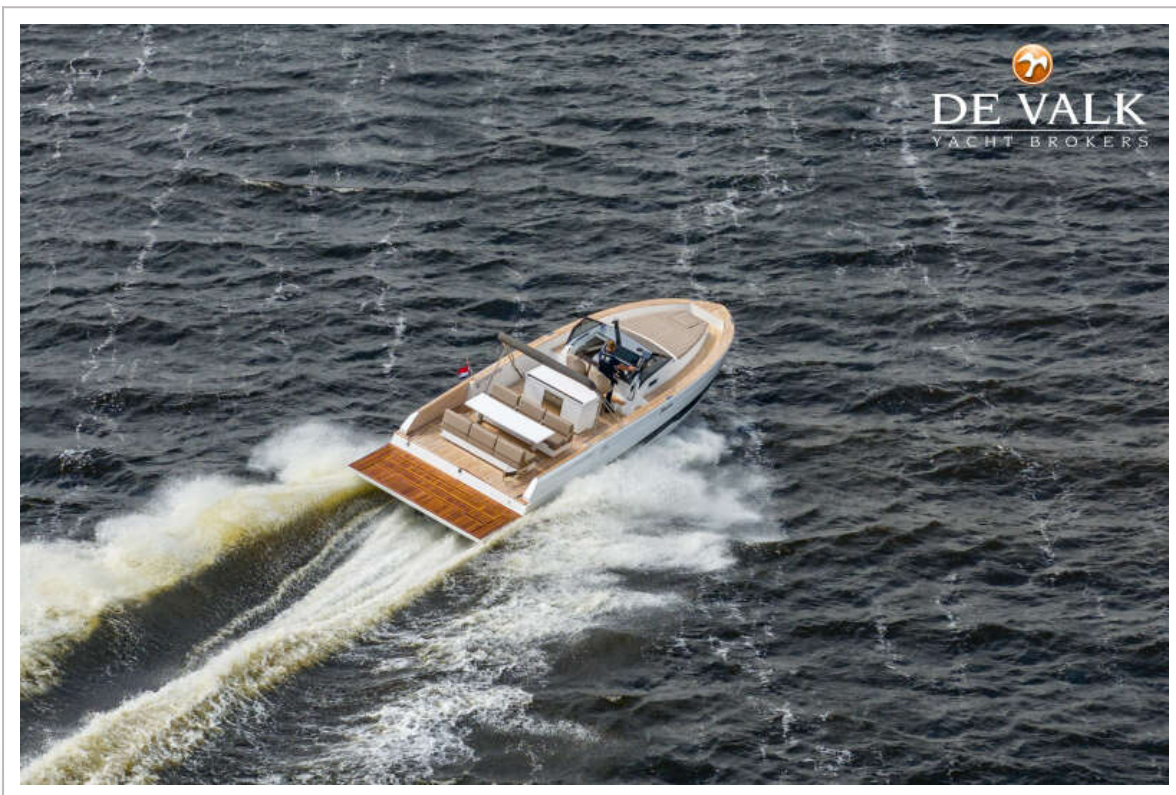

FIART 35 SEAWALKER