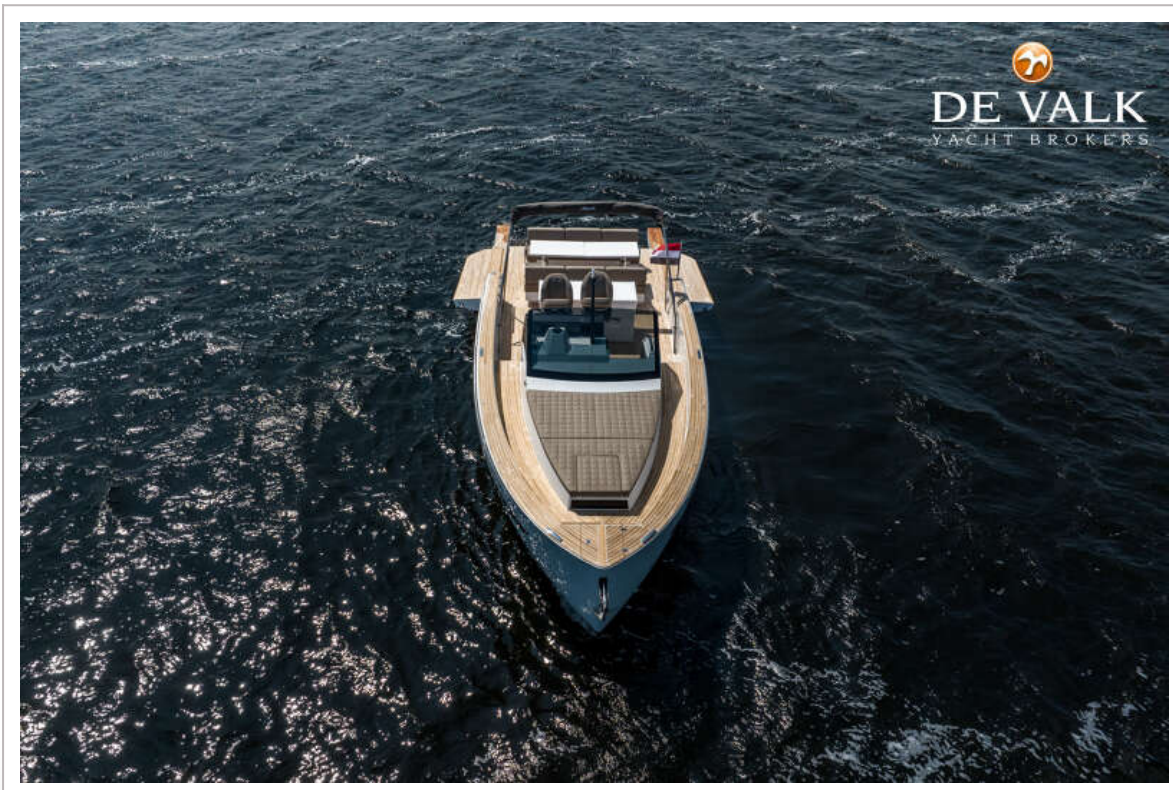

FIART 35 SEAWALKER