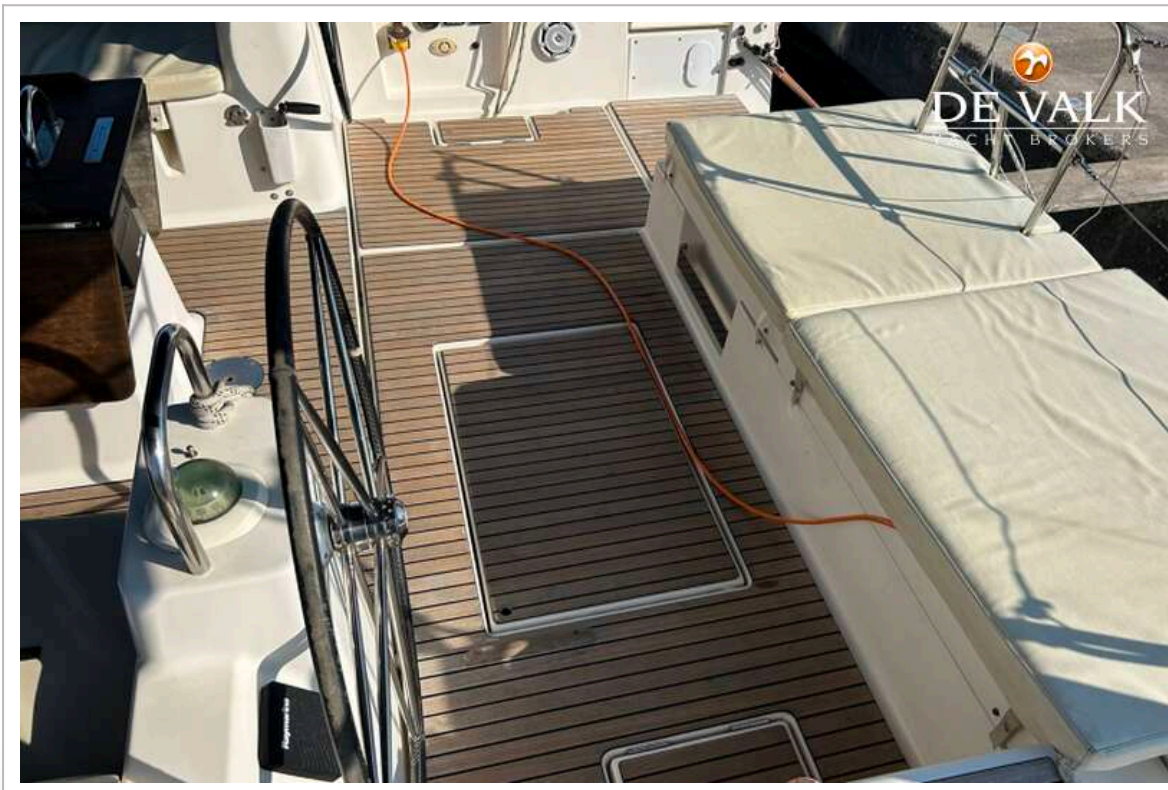

RIGG

Rig	ja
Material Mast	Aluminium
Salings	ja
Großsegel	2024 furling
Genua	2024
Rollreffanlage	Electric
Fall Winschen	Electric

DUFOUR 560 GRAND LARGE

DUFOUR 560 GRAND LARGE

DUFOUR 560 GRAND LARGE

DUFOUR 560 GRAND LARGE