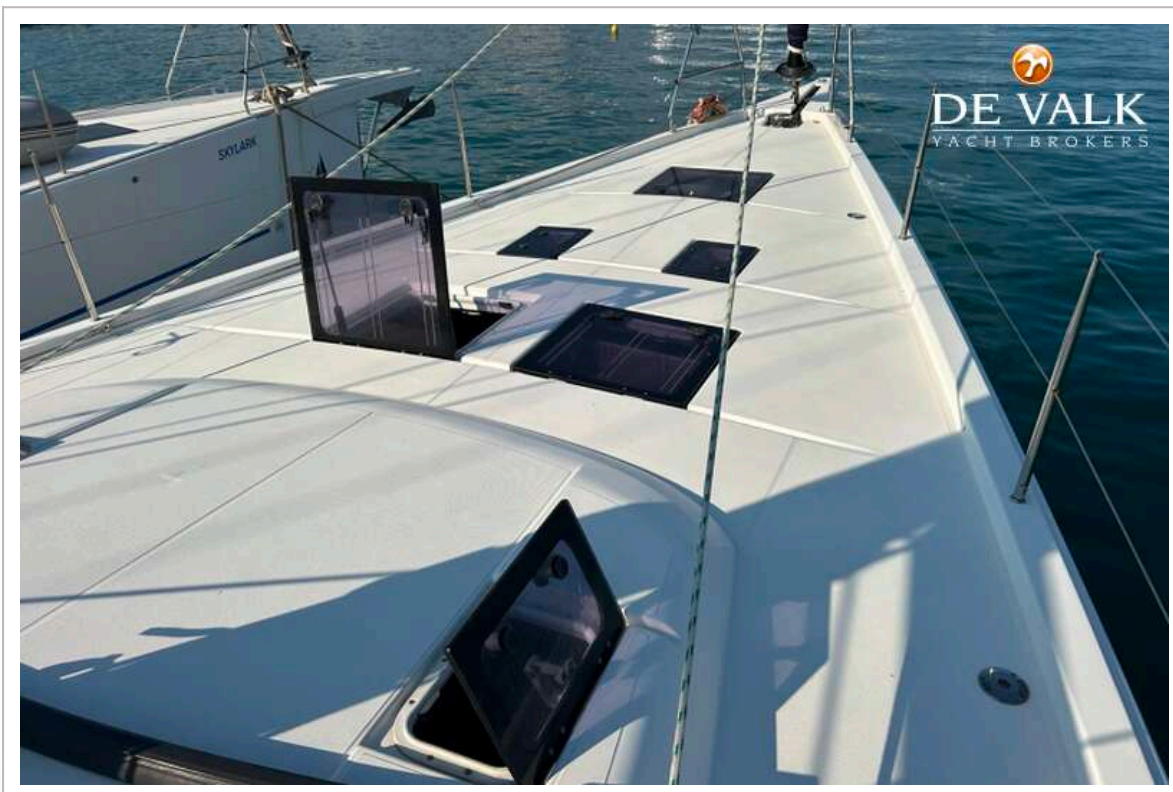

RIGG

Rig	ja
Material Mast	Aluminium
Salings	ja
Großsegel	2024 furling
Genua	2024
Rollreffanlage	Electric
Fall Winschen	Electric

DUFOUR 560 GRAND LARGE

DUFOUR 560 GRAND LARGE

DUFOUR 560 GRAND LARGE

DUFOUR 560 GRAND LARGE