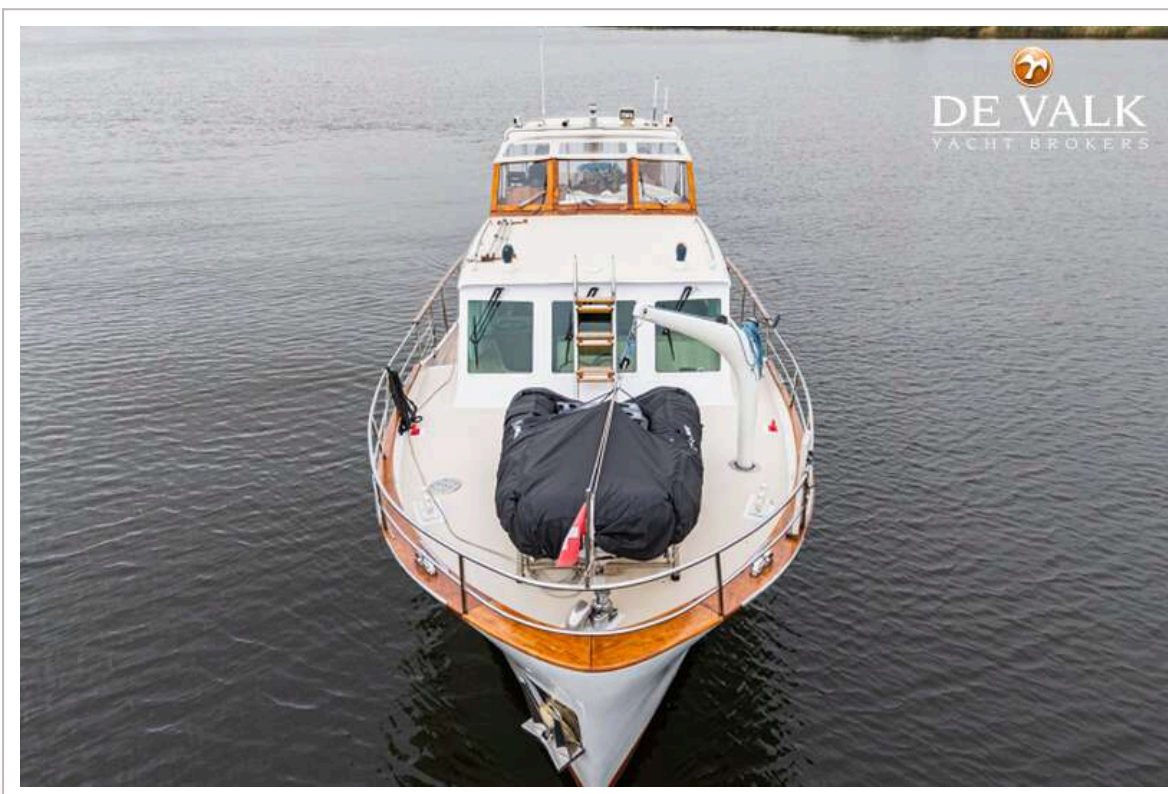

VAN DE VOORDE 13.75