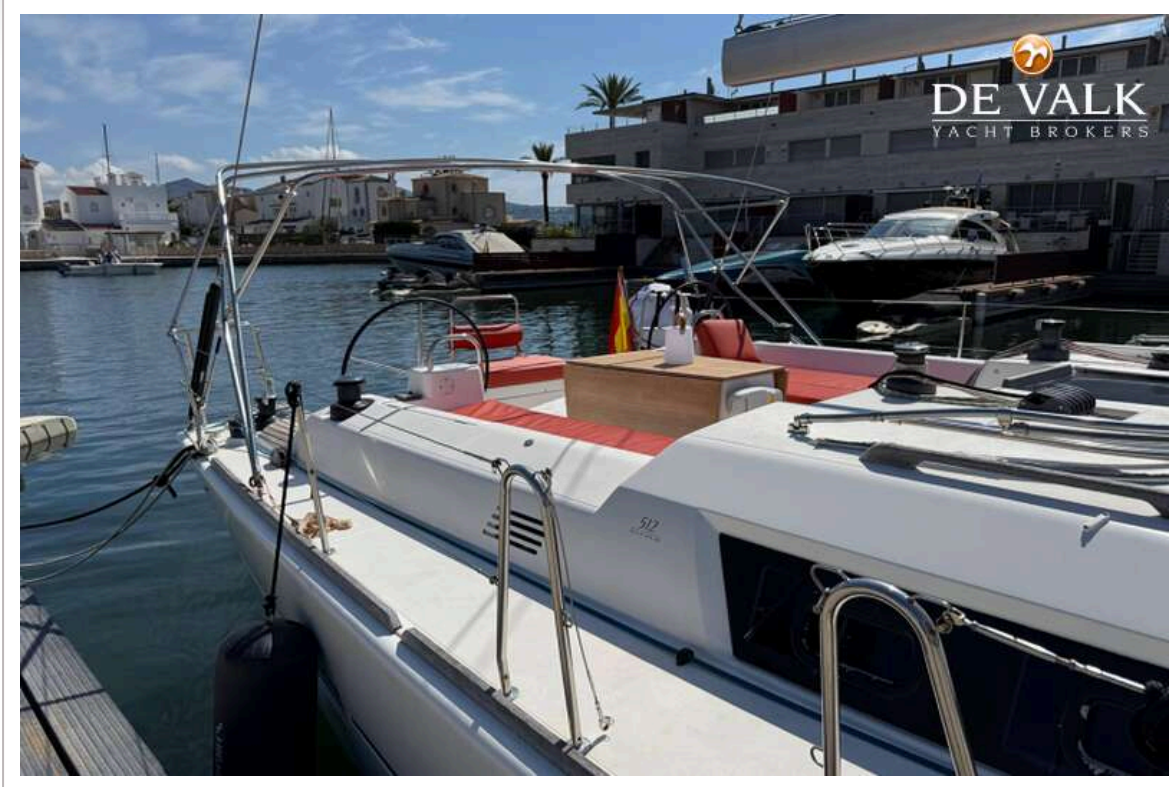

DUFOUR 512 GRAND LARGE