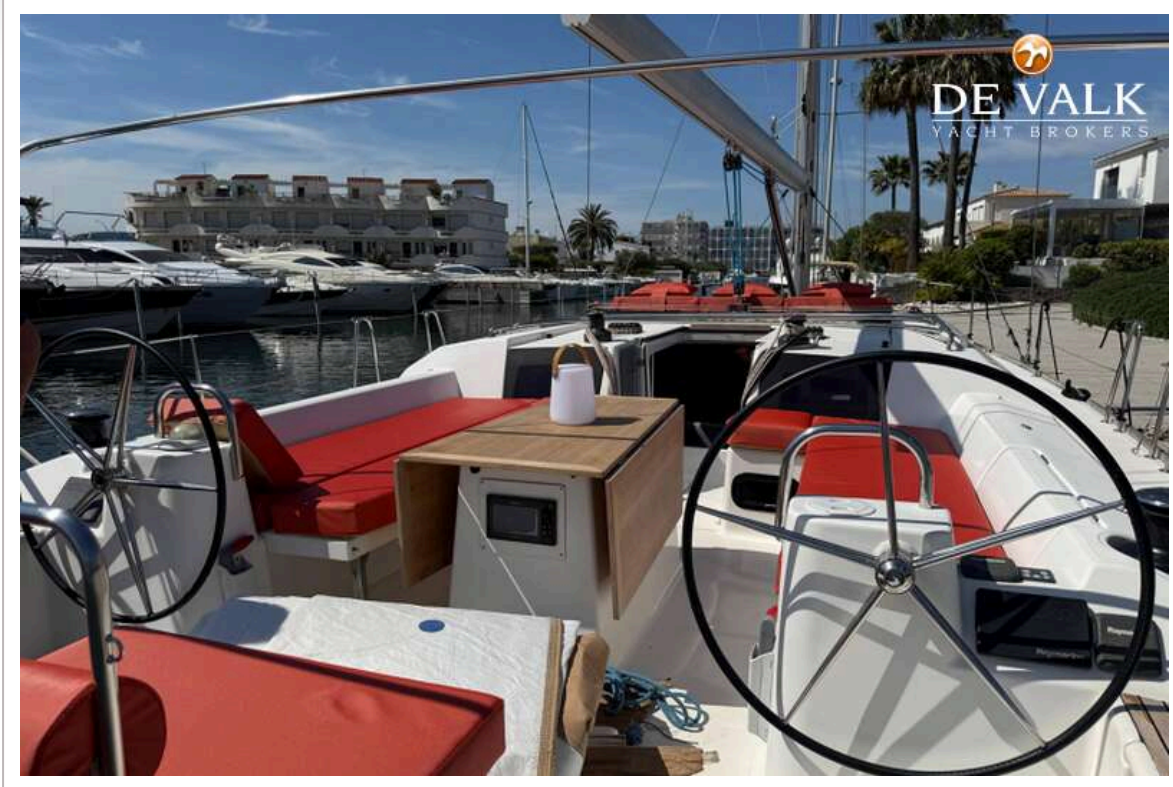

DUFOUR 512 GRAND LARGE