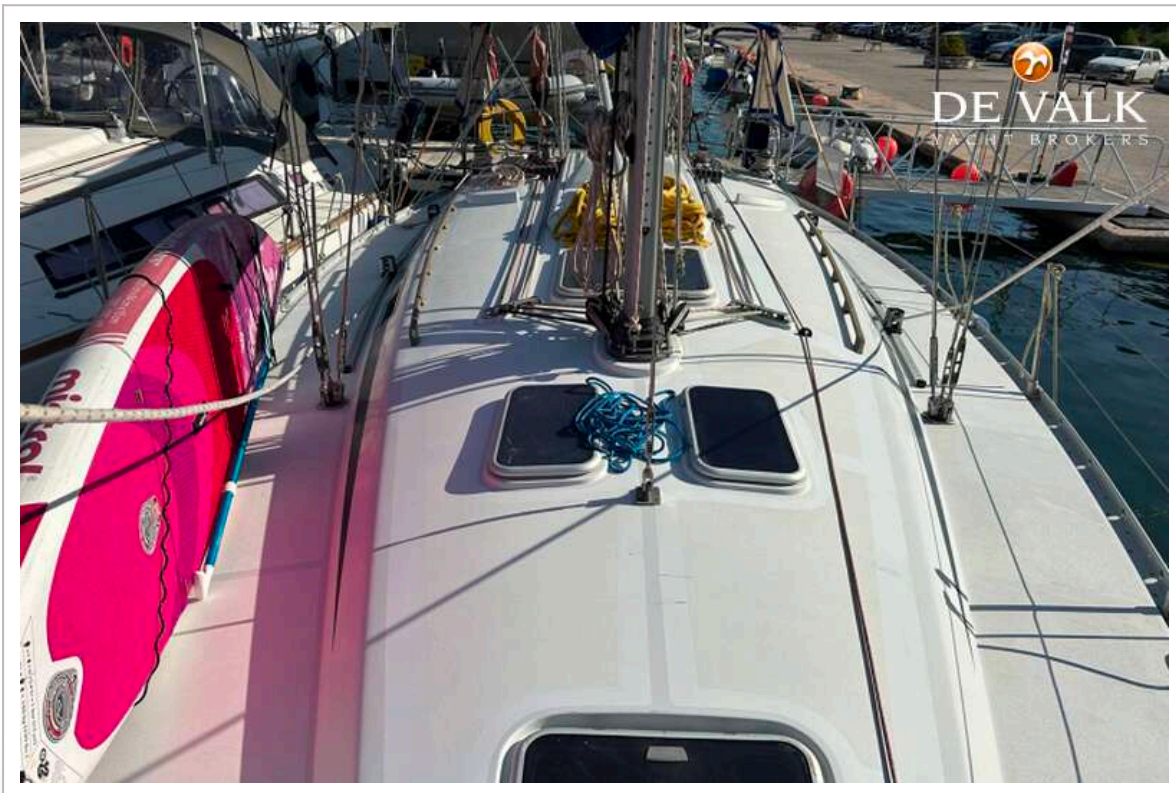

GRAND SOLEIL 43