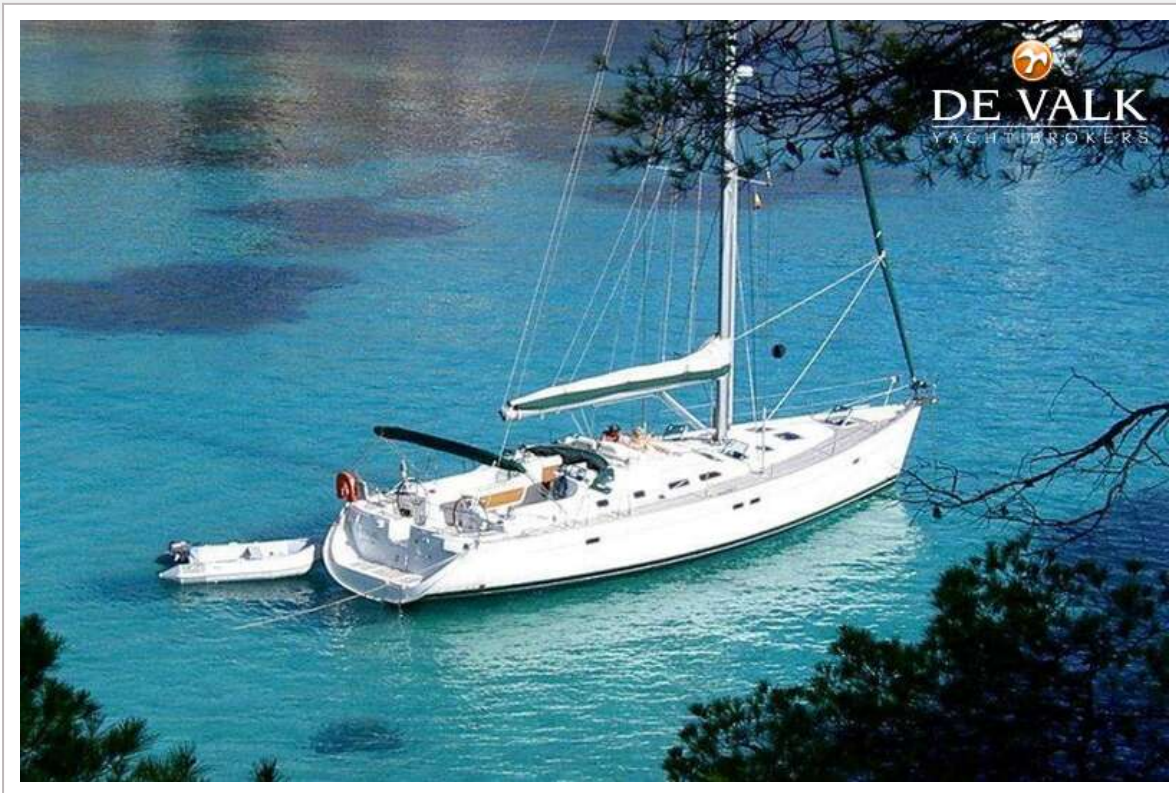

BENETEAU 473