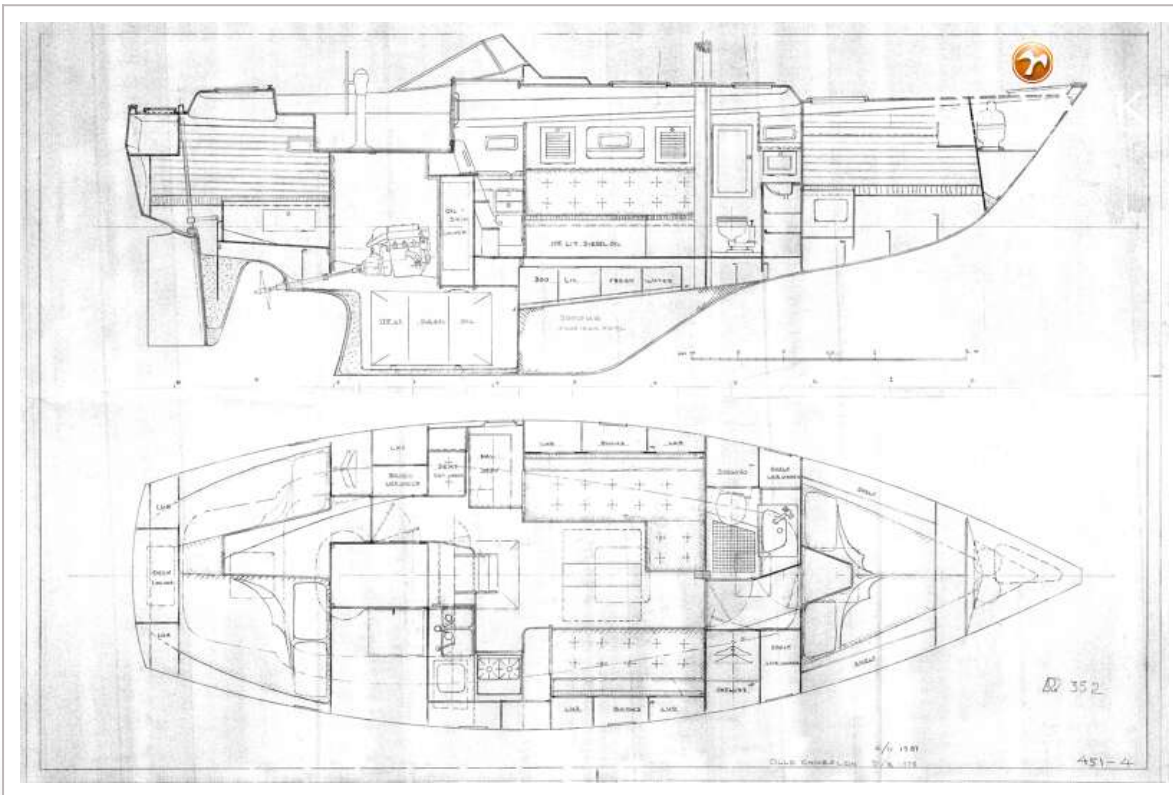

HALLBERG RASSY 352