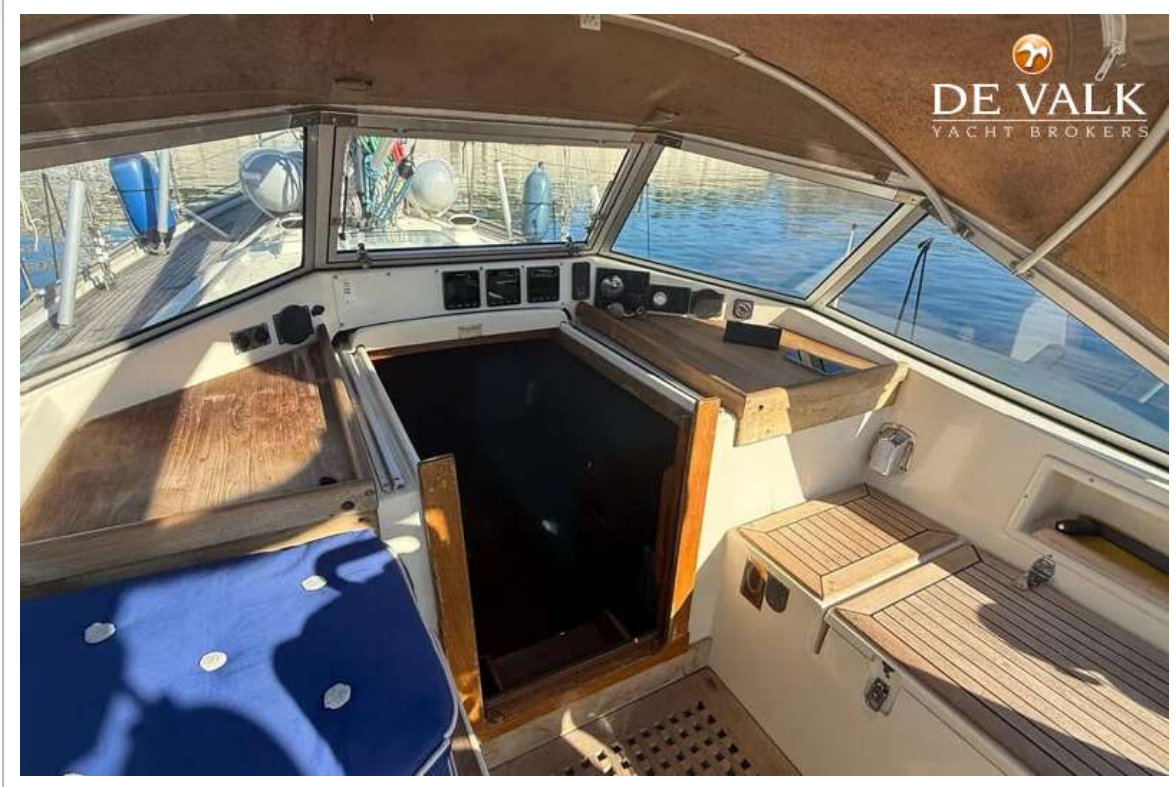

Genua	Full reef head sail with 2 keeps. DACRON (Dustom 2023) 37,5 m ²
Genua I	Dacron headsail (Dustom 2023) 37.5 m ²
Multifunktional Winschen	3 winch handles

HALLBERG RASSY 352

HALLBERG RASSY 352

HALLBERG RASSY 352