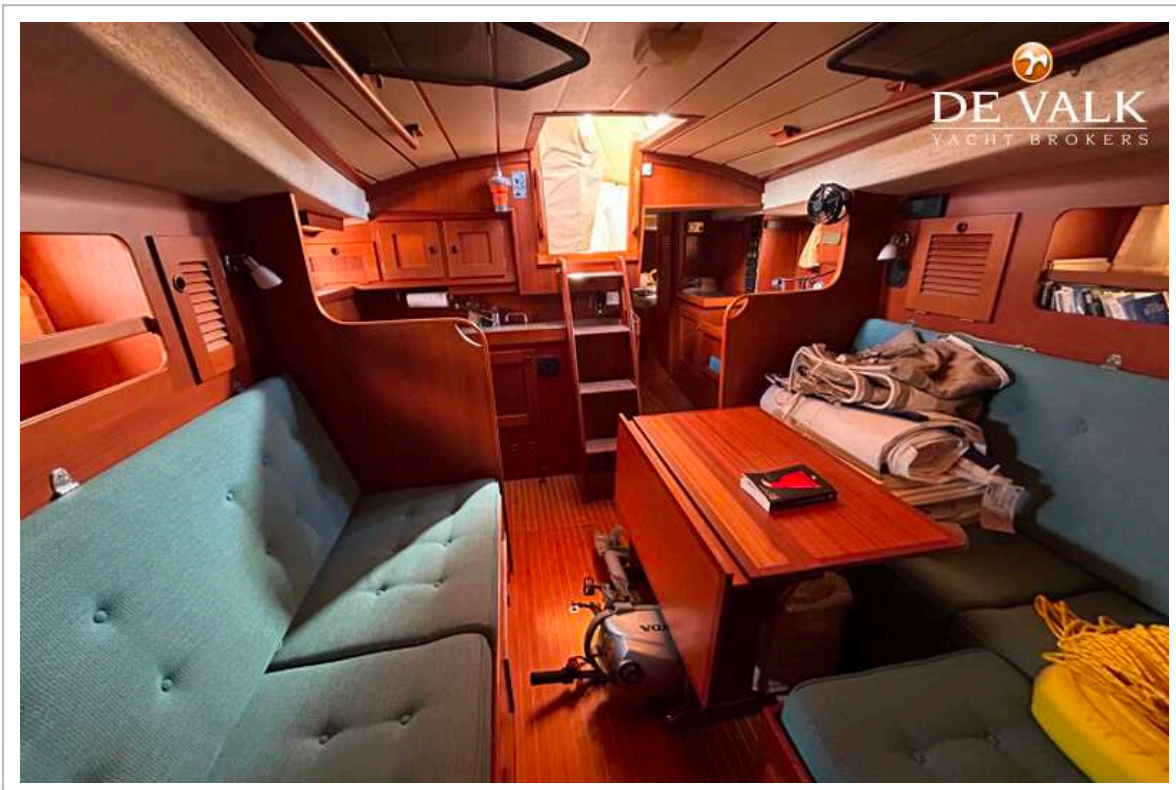

HALLBERG RASSY 352