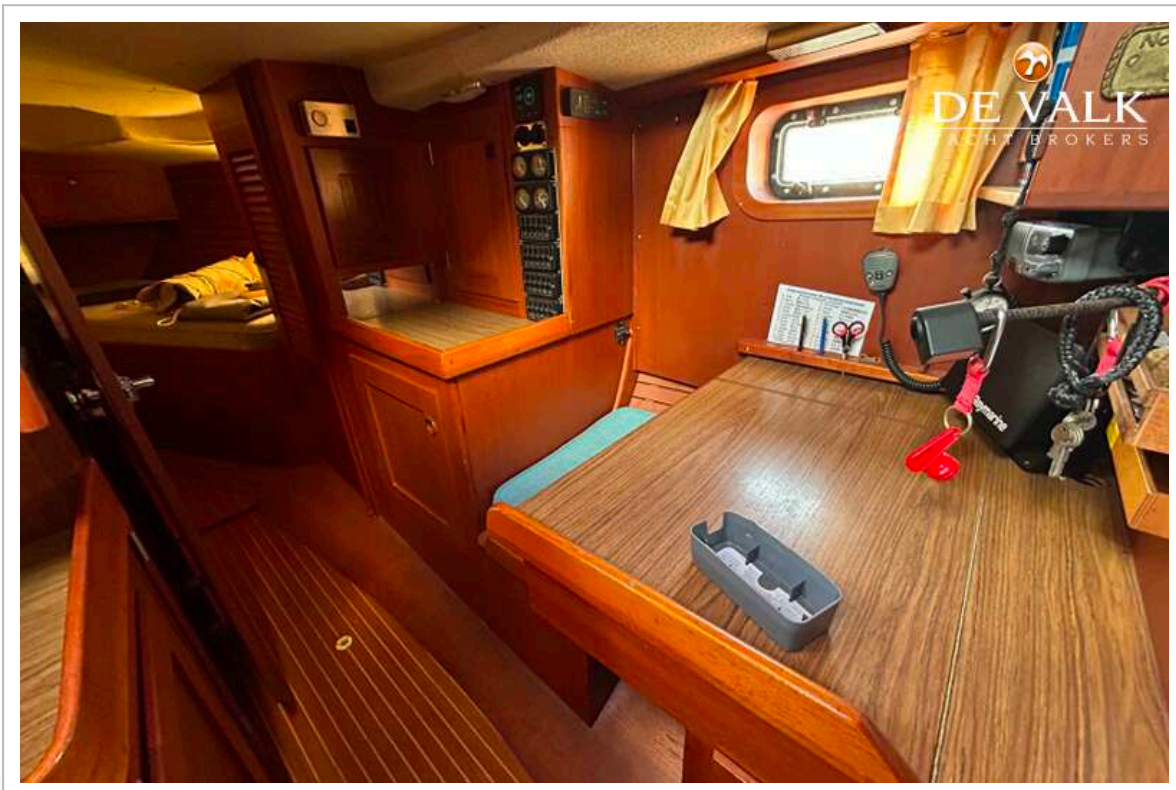

HALLBERG RASSY 352