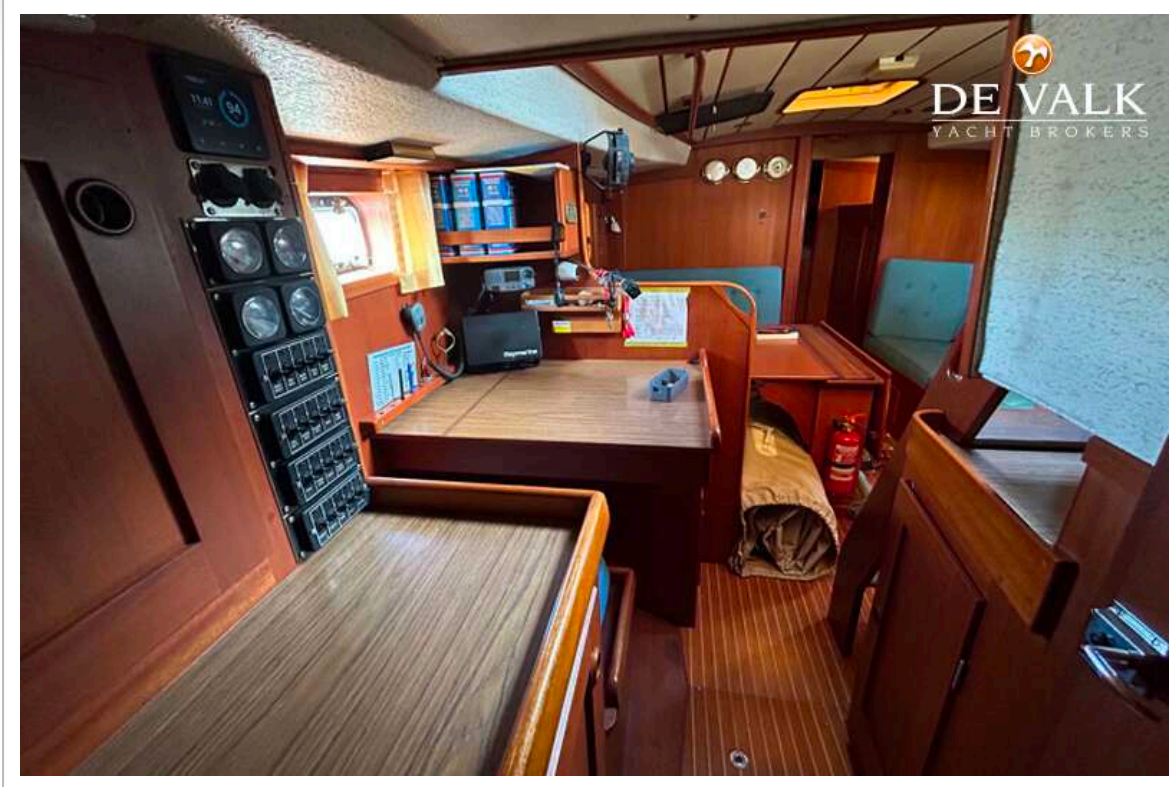

HALLBERG RASSY 352