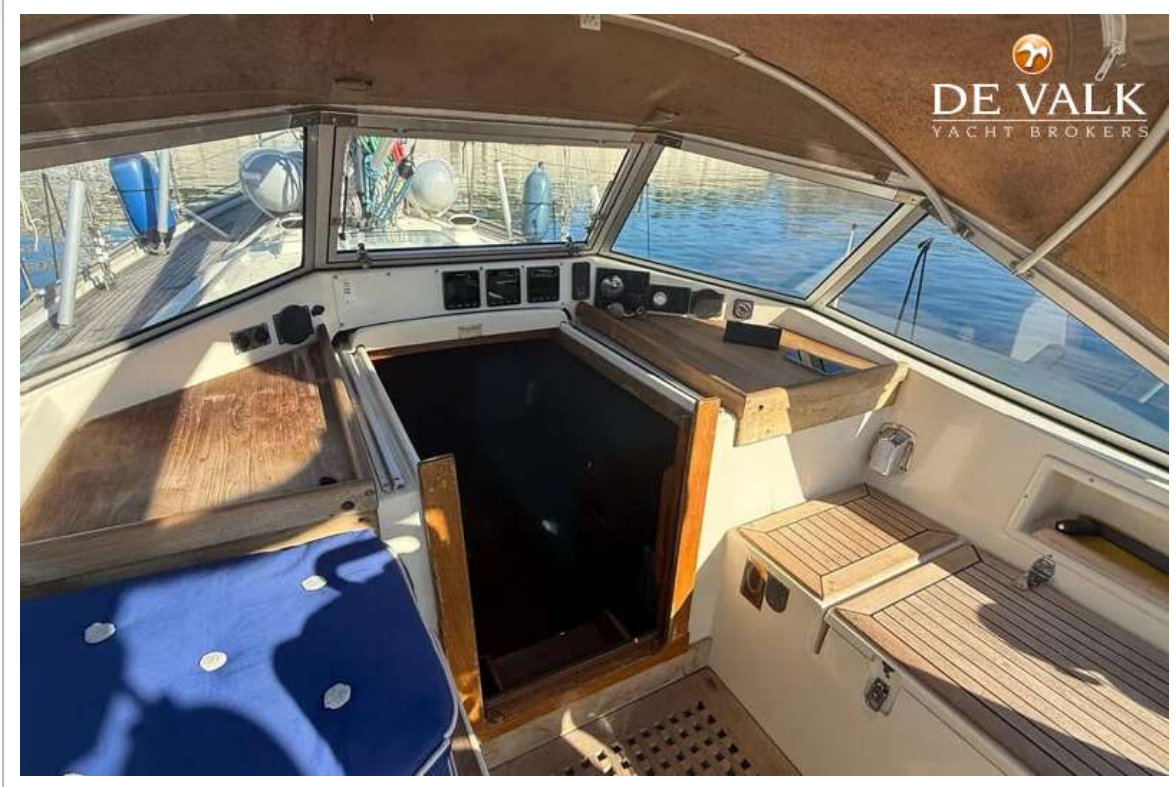

Genua	Full reef head sail with 2 keeps. DACRON (Dustom 2023) 37,5 m2
Genua I	Dacron headsail (Dustom 2023) 37.5 m2
Multifunktional Winschen	3 winch handles

HALLBERG RASSY 352

HALLBERG RASSY 352

HALLBERG RASSY 352