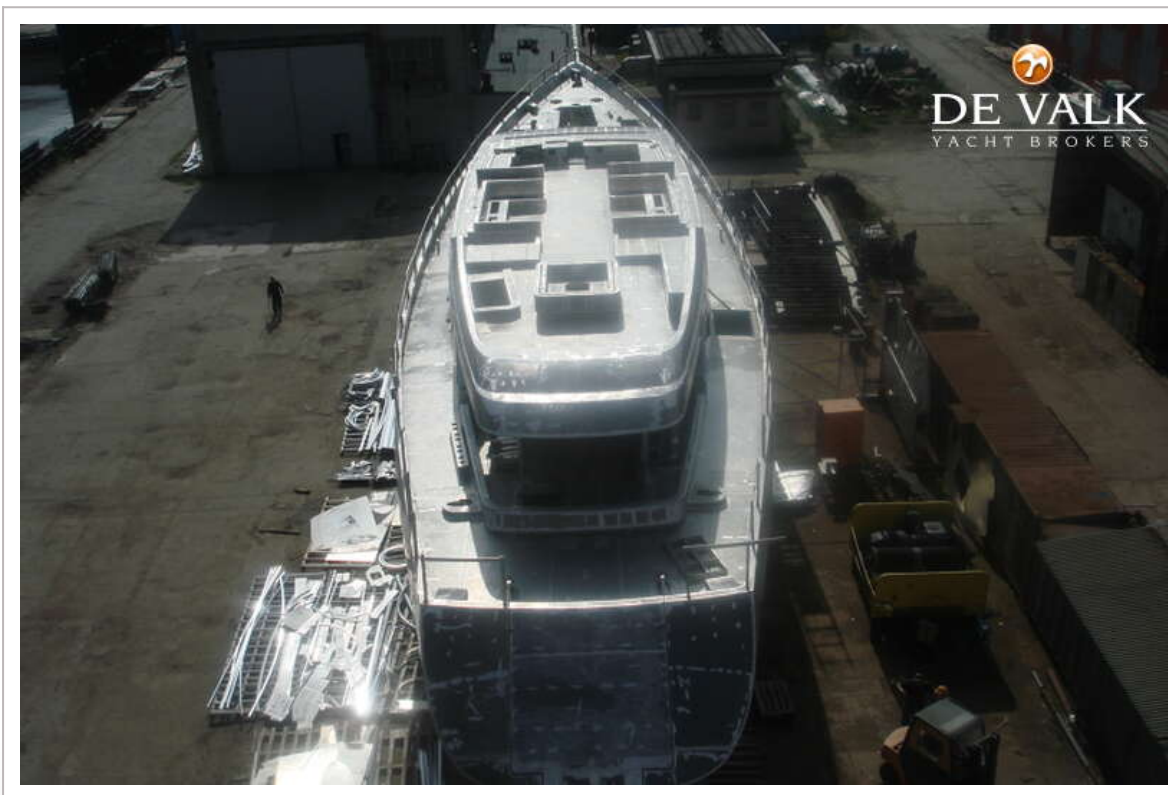

DE VALK
YACHT BROKERS

ONE OFF 45 MOTOR SAILER BARRACUDA DESIGN

DE VALK
YACHT BROKERS

ONE OFF 45 MOTOR SAILER BARRACUDA DESIGN

KOMMENTARE DES MAKLERS

This 45-metre aluminium vessel was built by Alu Shipyard, a shipyard specialised in advanced aluminium construction. Construction began in 2008 in a modern, purpose-built production facility and was carried out under the supervision of RINA, ensuring high standards of quality. The aluminium construction provides a strong and lightweight platform, suitable for completion as a luxury yacht, expedition vessel. An opportunity to acquire a substantial aluminium yacht (sailing or motor) at an advanced stage of construct. This yacht will be auctioned in a no-reserve auction <https://bit.ly/Casco45mtr>

ONE OFF 45 MOTOR SAILER BARRACUDA DESIGN

ALLGEMEIN

Modell	ONE OFF 45 MOTOR SAILER BARRACUDA DESIGN
Typ	Motorsegler
Rumpflänge (m)	45,06
Wasserlinienlänge (m)	38,87
Breite (m)	9,40
Tiefgang (m)	6,65
Tiefgang min (m)	3,60
Baujahr	2008
Werft	Alu International Sp
Land	Polen
Entwerfer	Studio Scanu
Rumpfmateriail	Aluminium

MASCHINEN

Marke	Not yet built in
--------------	------------------

ONE OFF 45 MOTOR SAILER BARRACUDA DESIGN

ONE OFF 45 MOTOR SAILER BARRACUDA DESIGN

ONE OFF 45 MOTOR SAILER BARRACUDA DESIGN

ONE OFF 45 MOTOR SAILER BARRACUDA DESIGN

ONE OFF 45 MOTOR SAILER BARRACUDA DESIGN

ONE OFF 45 MOTOR SAILER BARRACUDA DESIGN

ONE OFF 45 MOTOR SAILER BARRACUDA DESIGN

ONE OFF 45 MOTOR SAILER BARRACUDA DESIGN

ONE OFF 45 MOTOR SAILER BARRACUDA DESIGN