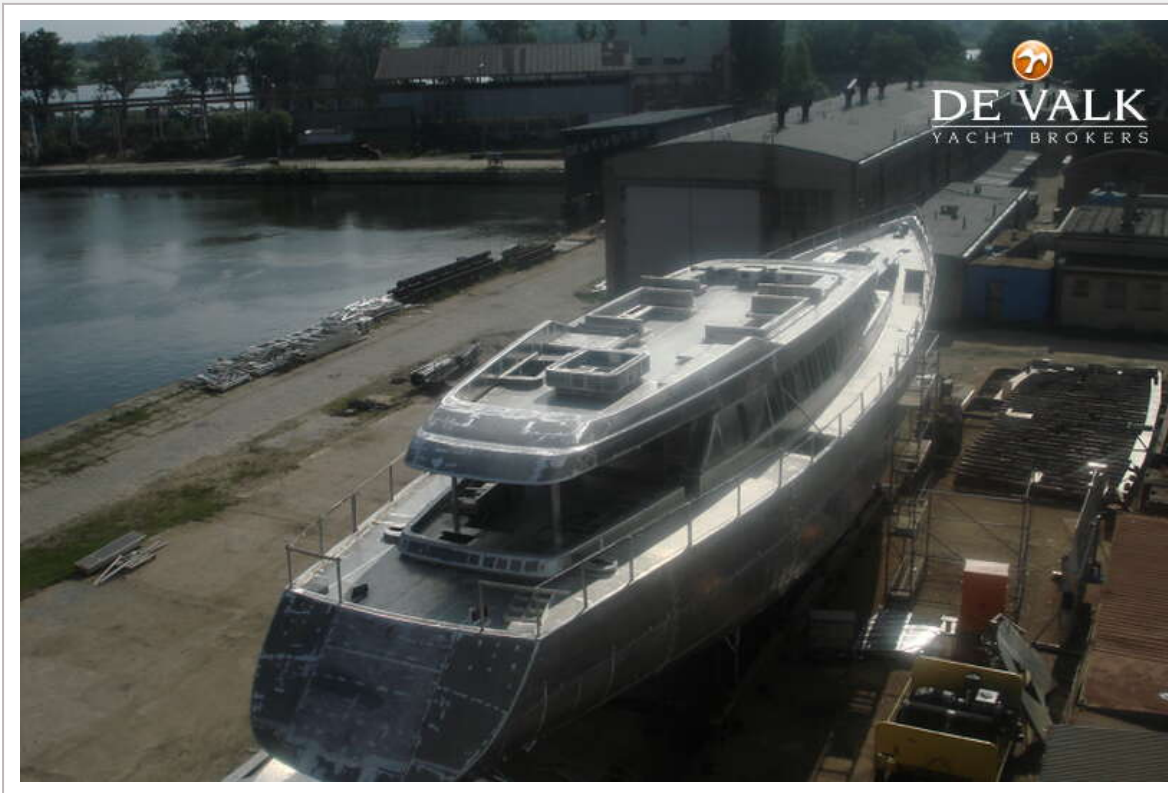

DE VALK
YACHT BROKERS

ONE OFF 45 MOTOR SAILER BARRACUDA DESIGN

DE VALK
YACHT BROKERS

ONE OFF 45 MOTOR SAILER BARRACUDA DESIGN

KOMMENTARE DES MAKLERS

This 45-metre aluminium vessel was built by Alu Shipyard, a shipyard specialised in advanced aluminium construction. Construction began in 2008 in a modern, purpose-built production facility and was carried out under the supervision of RINA, ensuring high standards of quality. The aluminium construction provides a strong and lightweight platform, suitable for completion as a luxury yacht, expedition vessel. An opportunity to acquire a substantial aluminium yacht (sailing or motor) at an advanced stage of construct. This yacht will be auctioned in a no-reserve auction <https://bit.ly/Casco45mtr>

ONE OFF 45 MOTOR SAILER BARRACUDA DESIGN

ALLGEMEIN

Modell	ONE OFF 45 MOTOR SAILER BARRACUDA DESIGN
Typ	Motorsegler
Rumpflänge (m)	45,06
Wasserlinienlänge (m)	38,87
Breite (m)	9,40
Tiefgang (m)	6,65
Tiefgang min (m)	3,60
Baujahr	2008
Werft	Alu International Sp
Land	Polen
Entwerfer	Studio Scanu
Rumpfmateriail	Aluminium

MASCHINEN

Marke	Not yet built in
--------------	------------------

ONE OFF 45 MOTOR SAILER BARRACUDA DESIGN

ONE OFF 45 MOTOR SAILER BARRACUDA DESIGN

ONE OFF 45 MOTOR SAILER BARRACUDA DESIGN

ONE OFF 45 MOTOR SAILER BARRACUDA DESIGN

ONE OFF 45 MOTOR SAILER BARRACUDA DESIGN

ONE OFF 45 MOTOR SAILER BARRACUDA DESIGN

ONE OFF 45 MOTOR SAILER BARRACUDA DESIGN

ONE OFF 45 MOTOR SAILER BARRACUDA DESIGN

ONE OFF 45 MOTOR SAILER BARRACUDA DESIGN