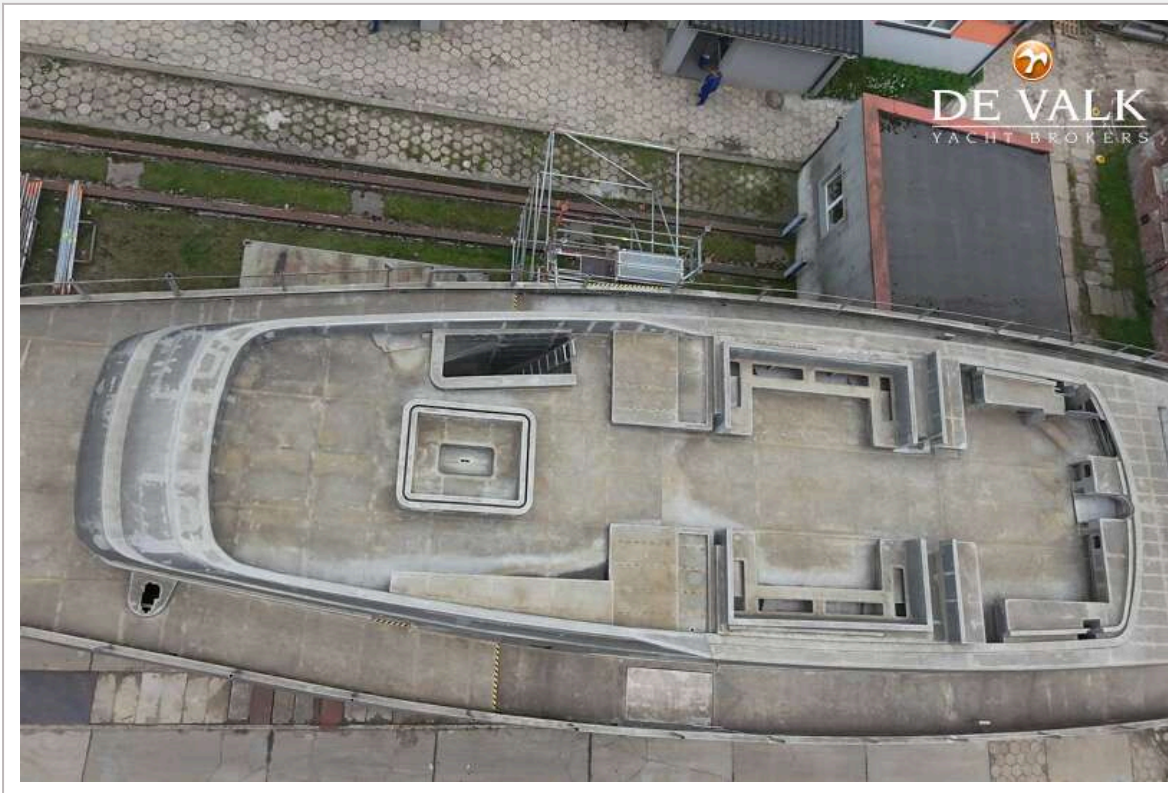

ONE OFF 45 MOTOR SAILER BARRACUDA DESIGN