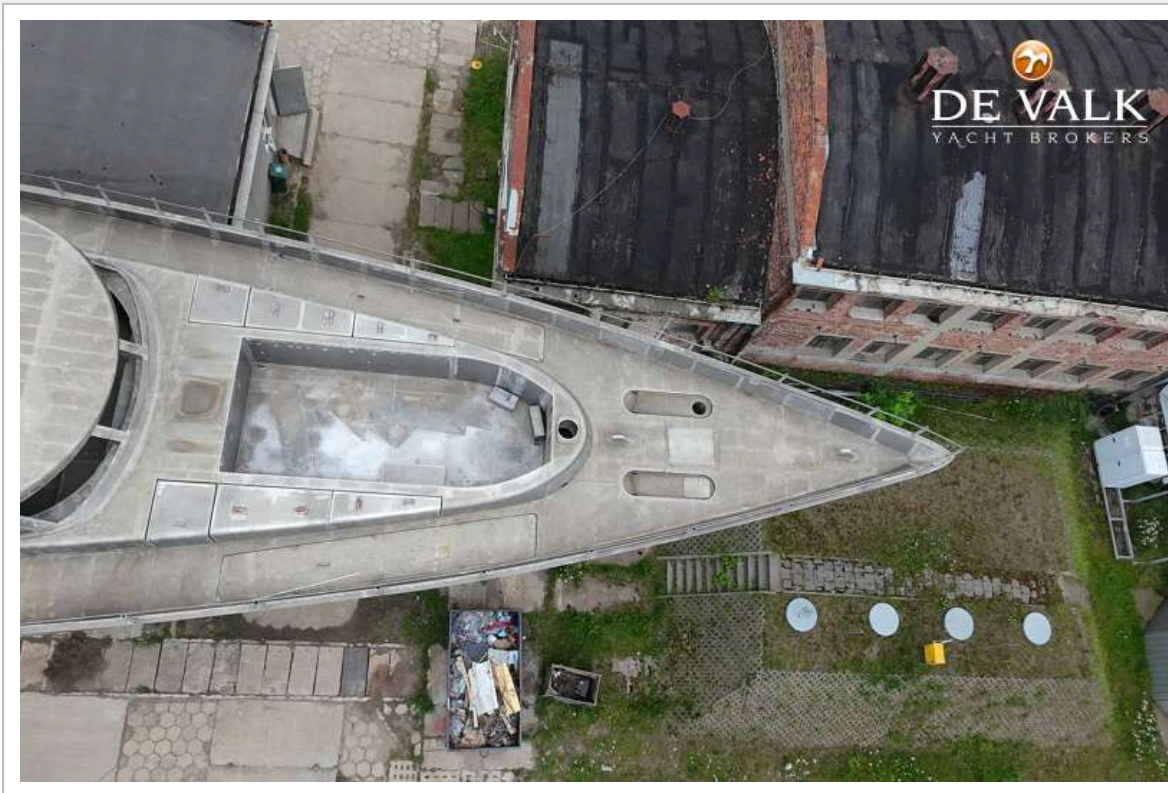

ONE OFF 45 MOTOR SAILER BARRACUDA DESIGN