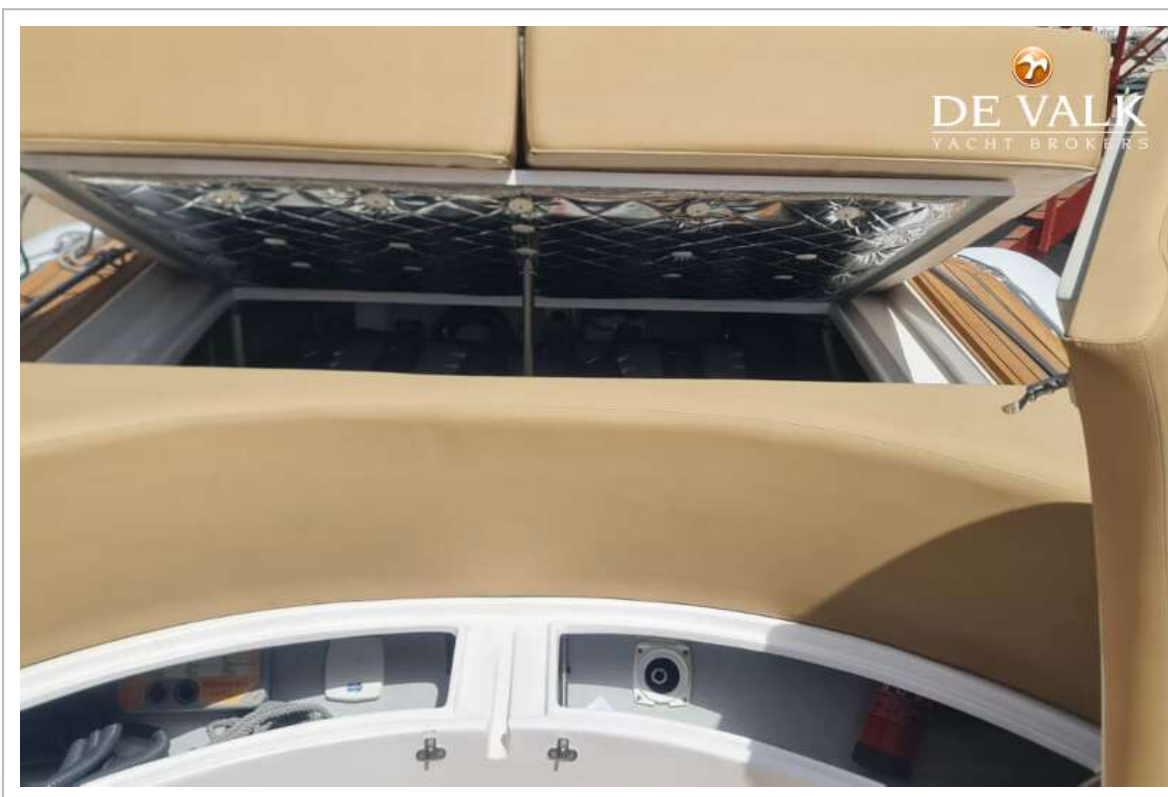

MAGAZZU MX-11 SPYDER