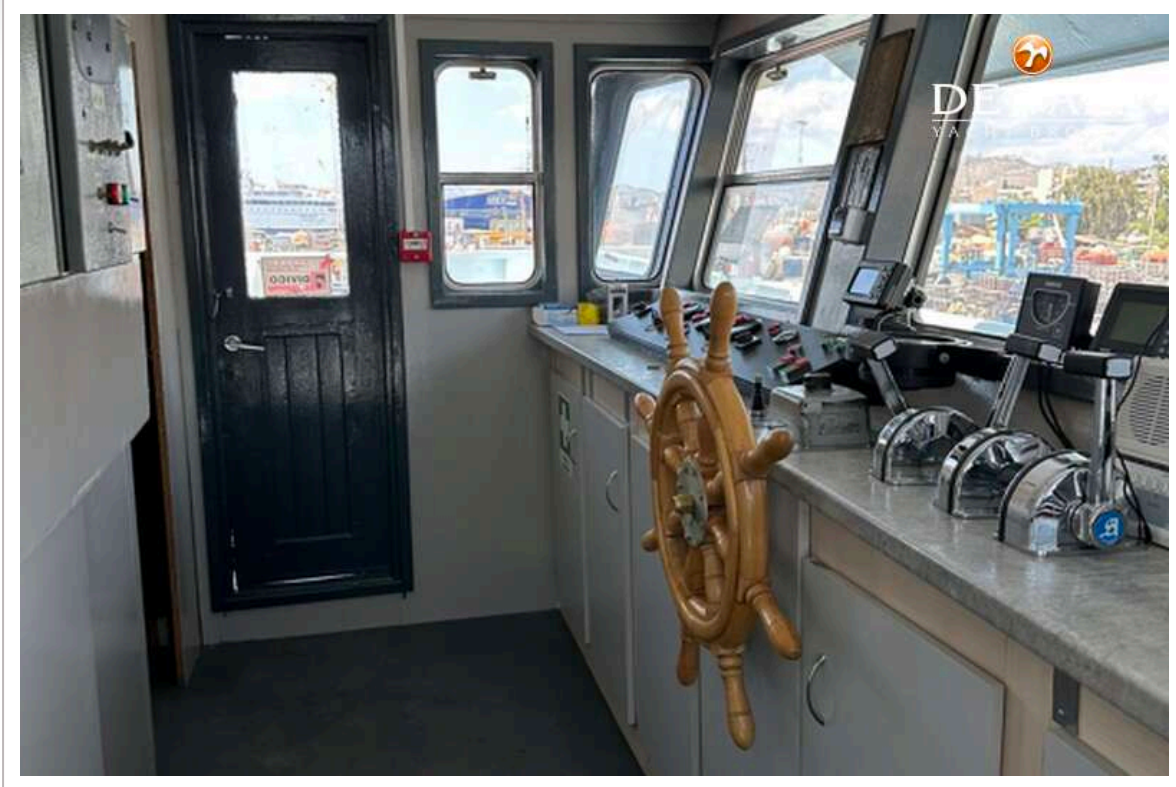

RO/PAX LAND CRAFT FERRY 56