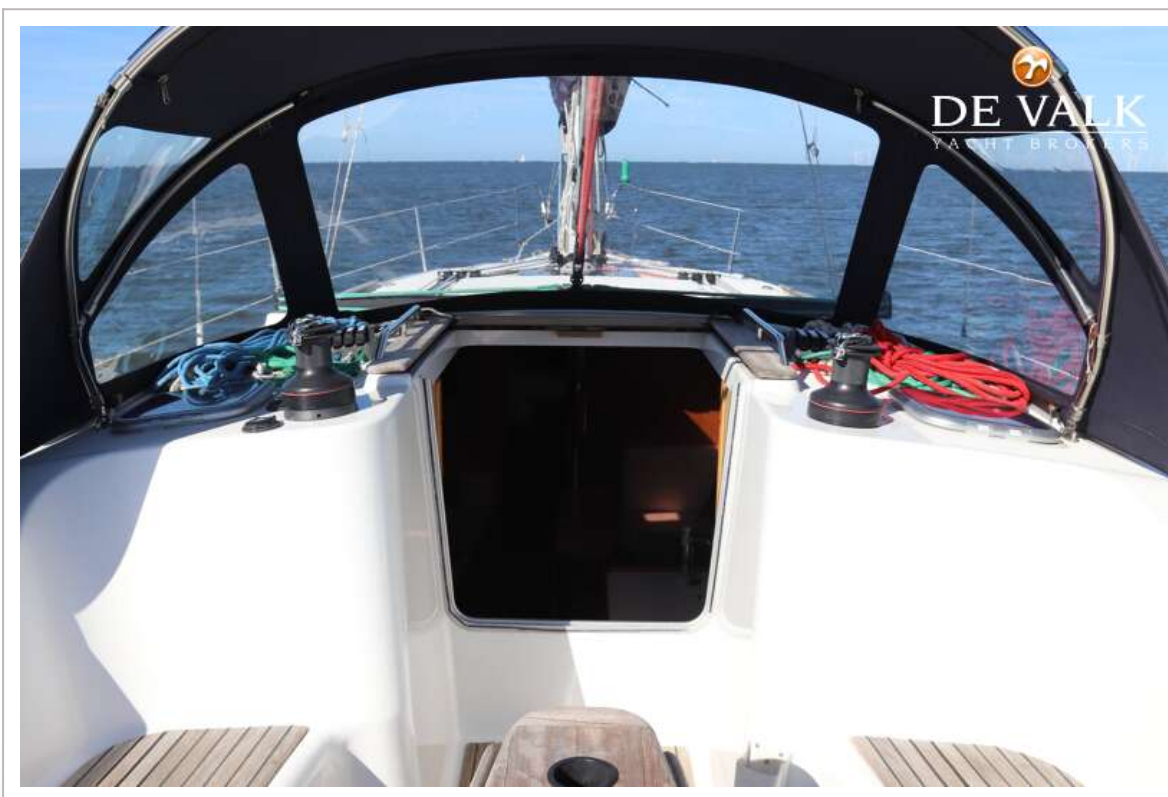

JEANNEAU SUN ODYSSEY 42I