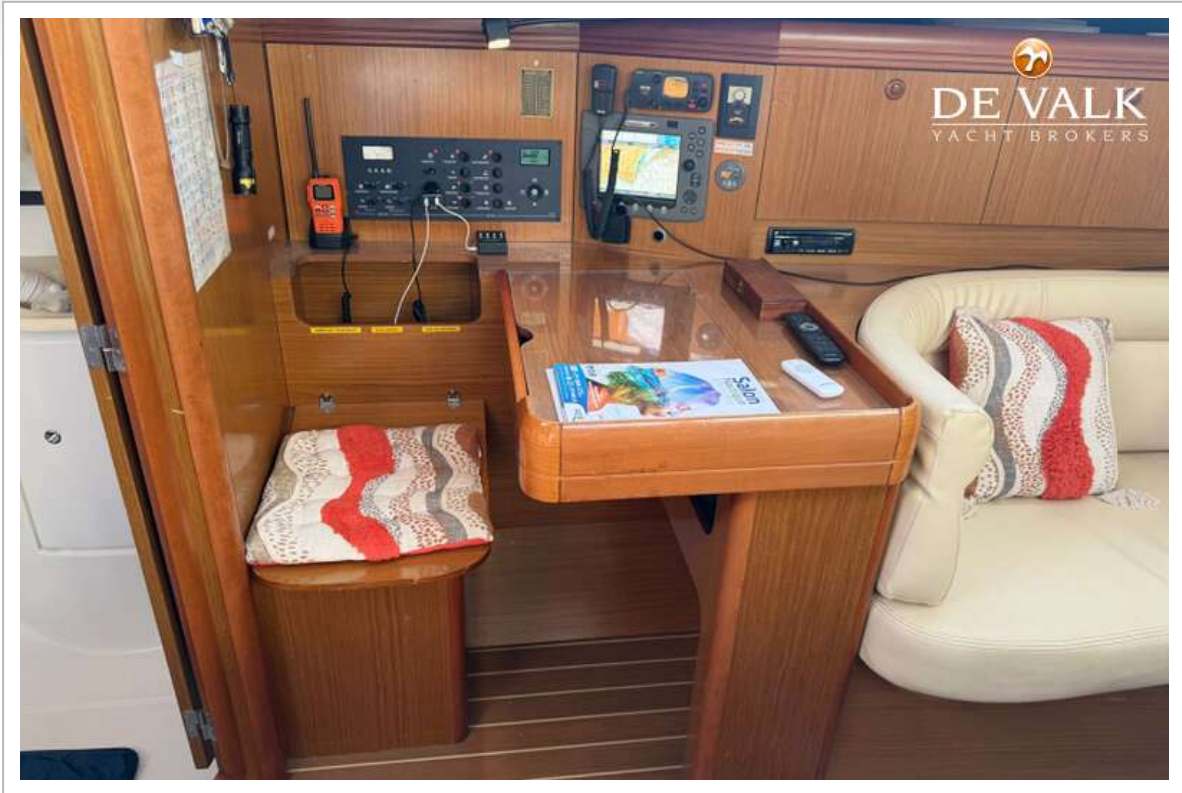

JEANNEAU SUN ODYSSEY 39 DS