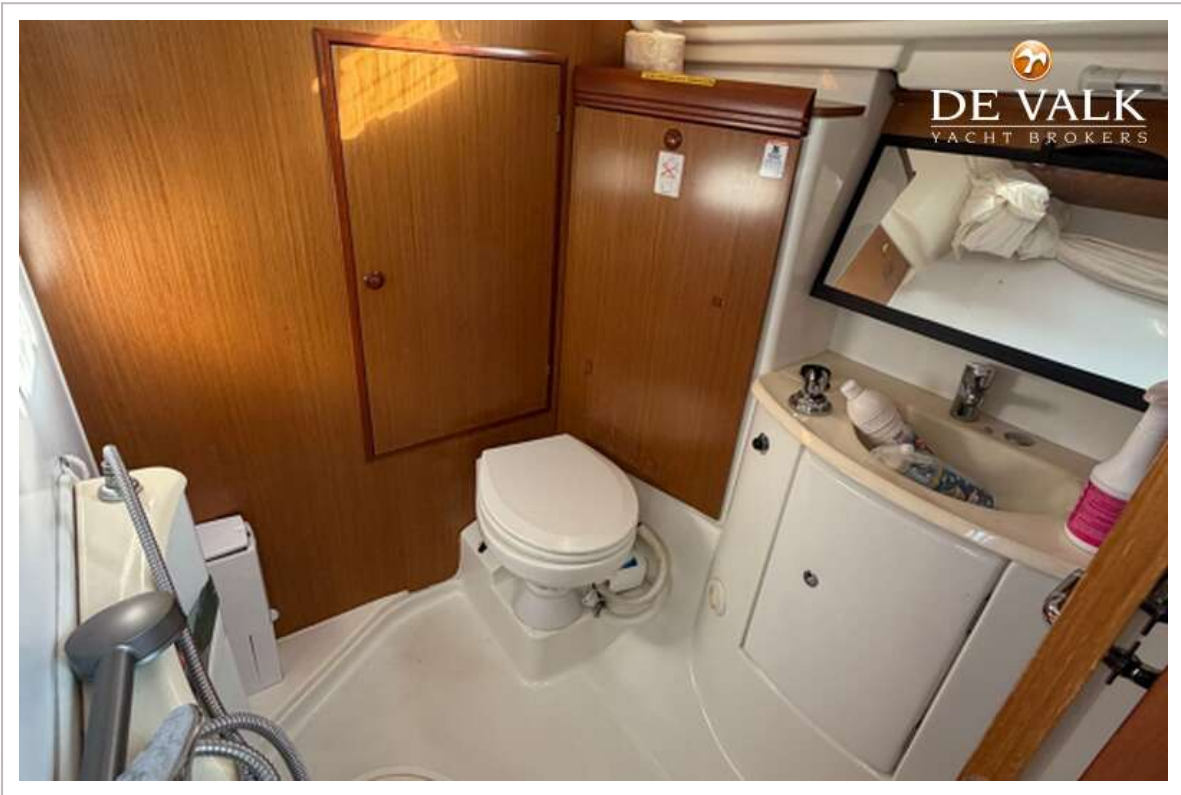

JEANNEAU SUN ODYSSEY 39 DS