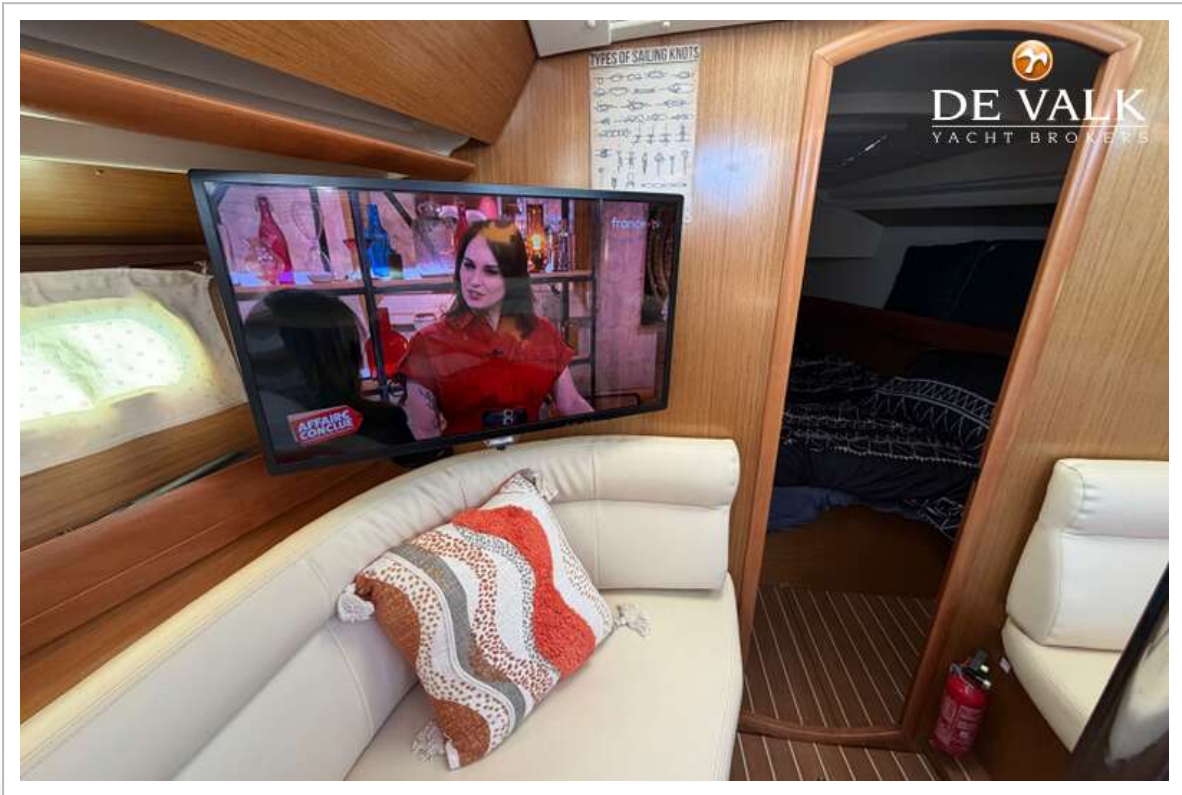

JEANNEAU SUN ODYSSEY 39 DS