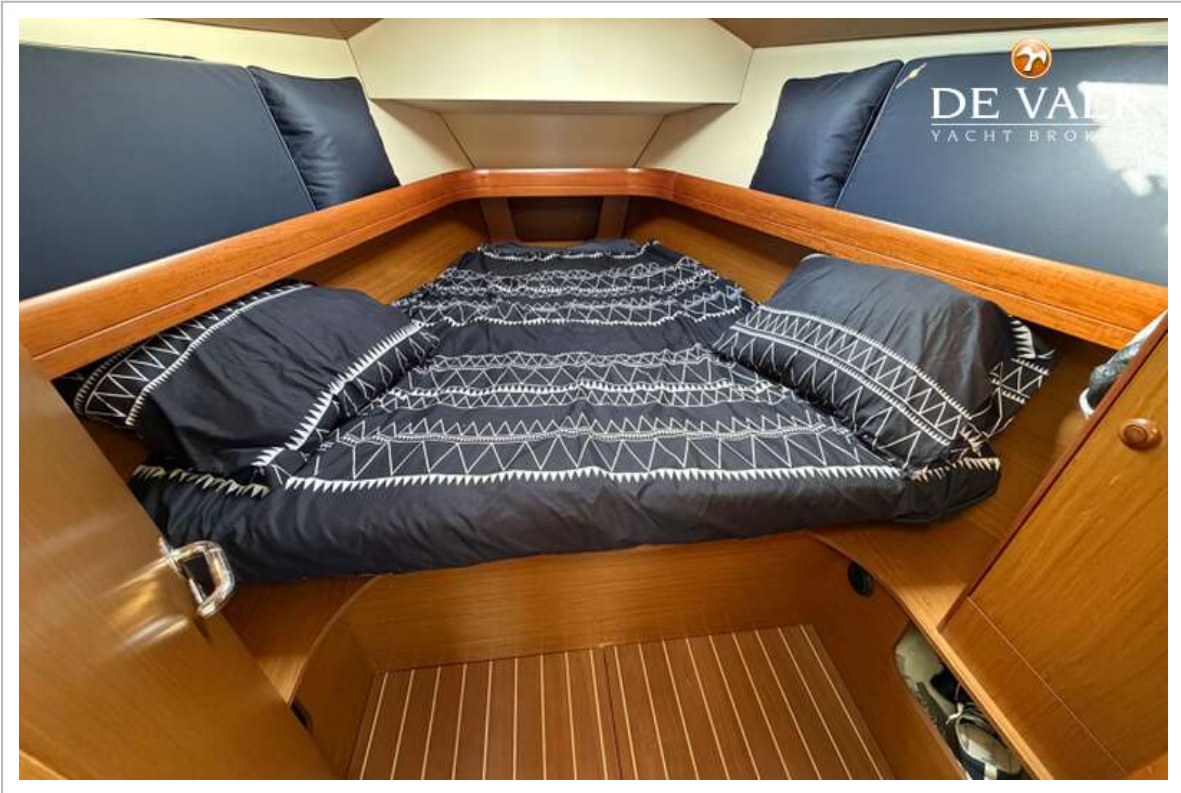

JEANNEAU SUN ODYSSEY 39 DS