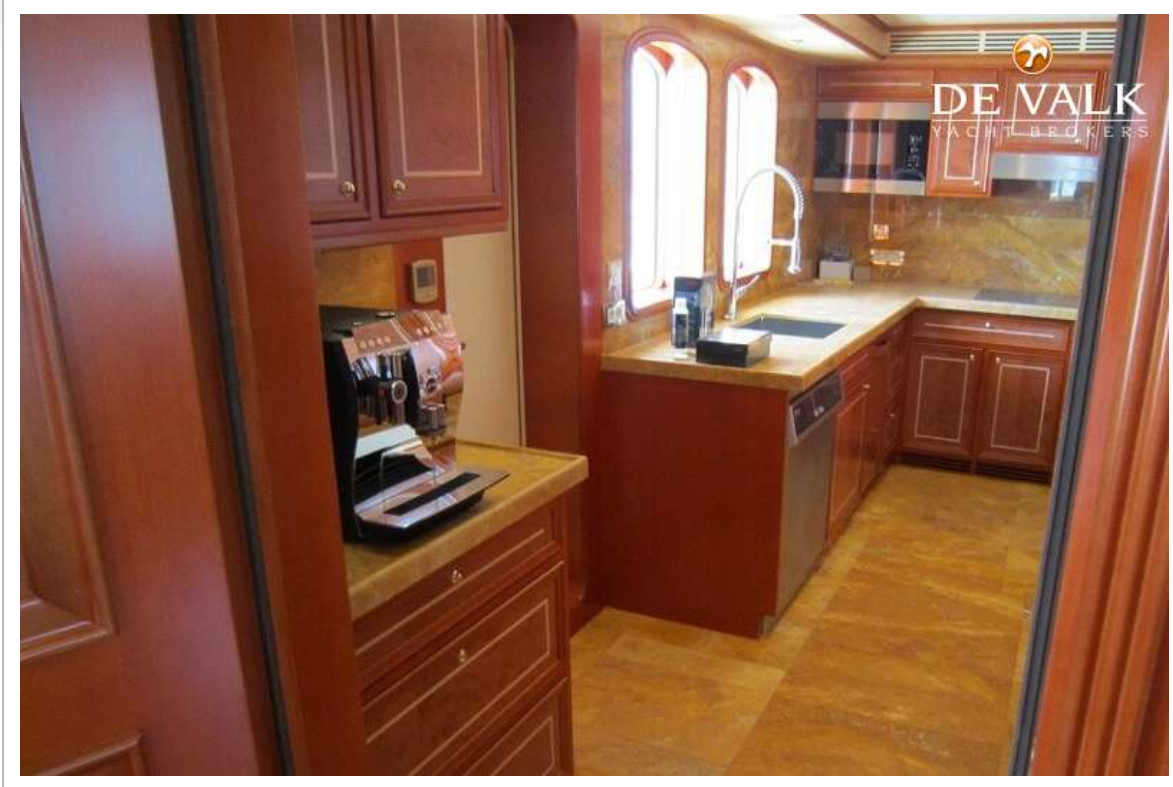

PEER GYNT YACHT 36M EXPLORER