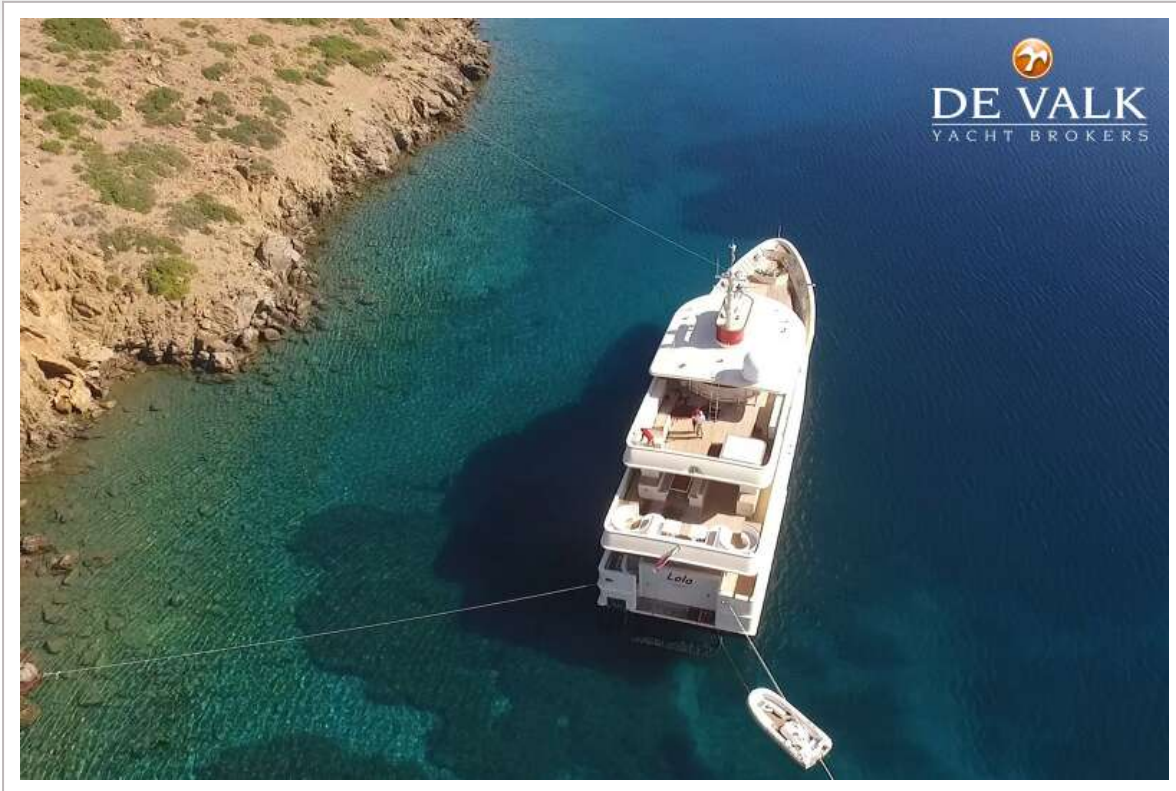

PEER GYNT YACHT 36M EXPLORER