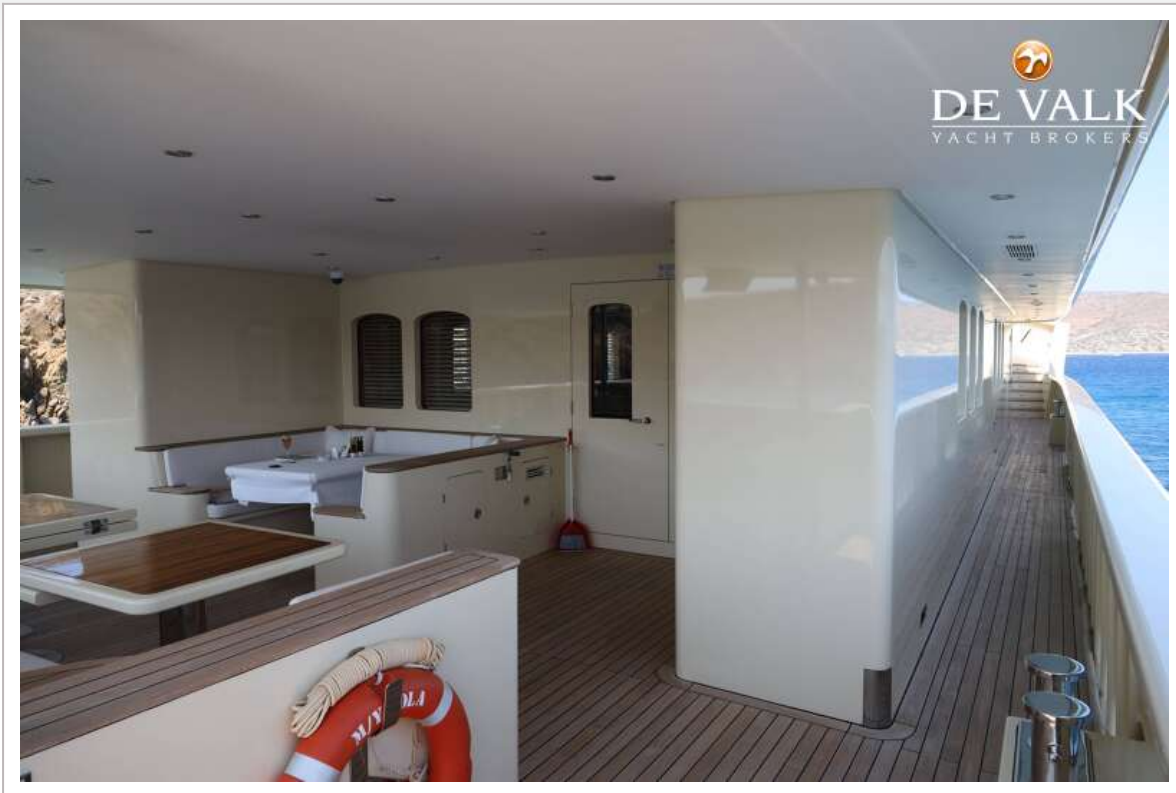

PEER GYNT YACHT 36M EXPLORER