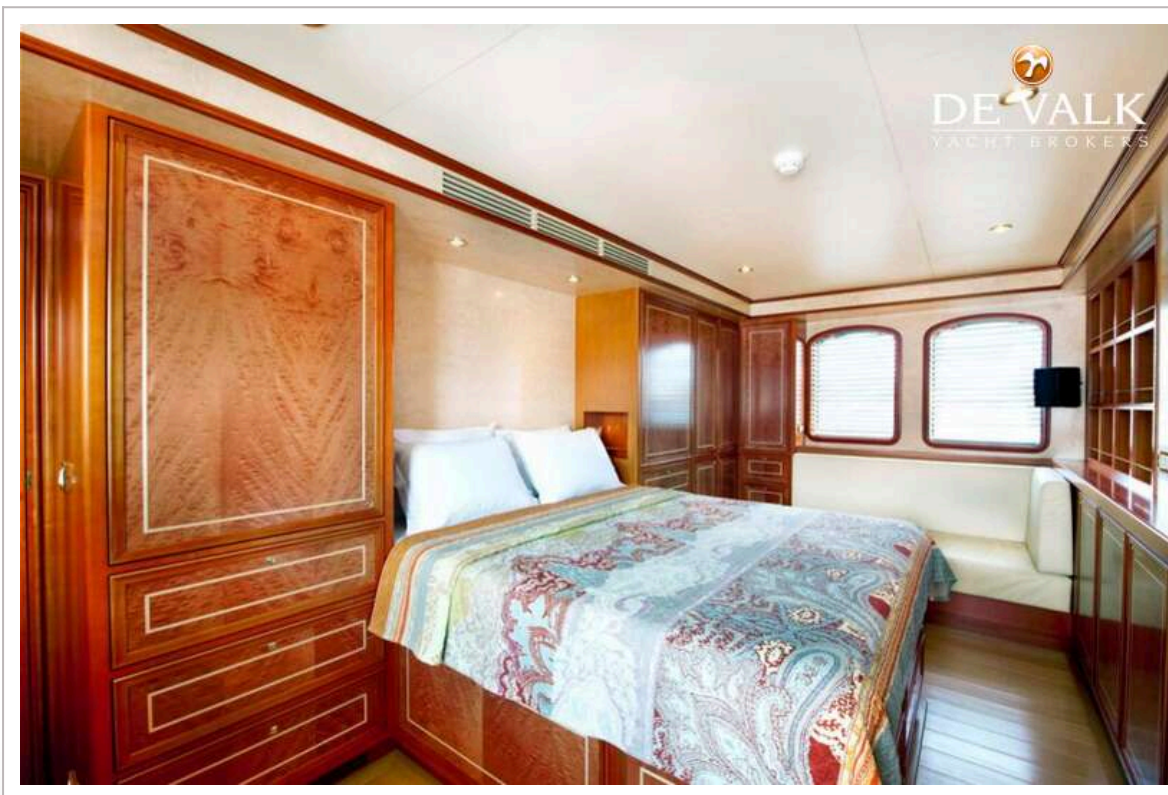

PEER GYNT YACHT 36M EXPLORER