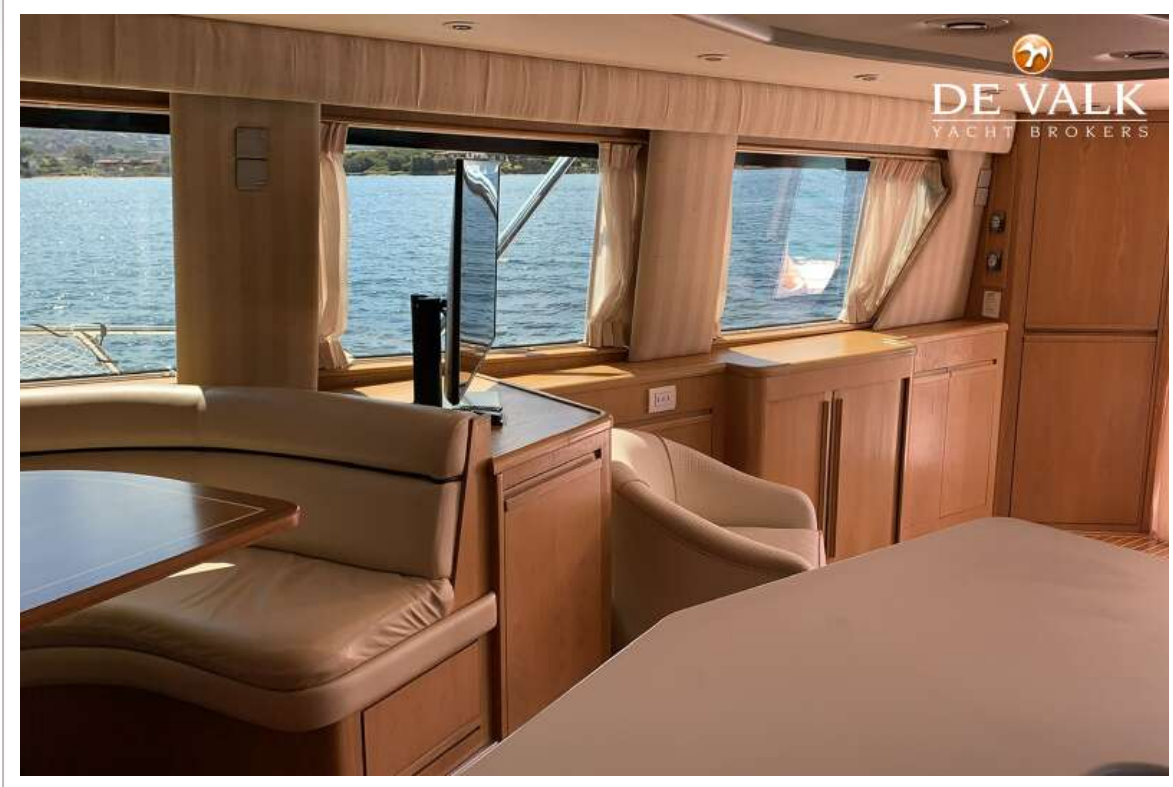

HATTERAS 65 CONVERTIBLE