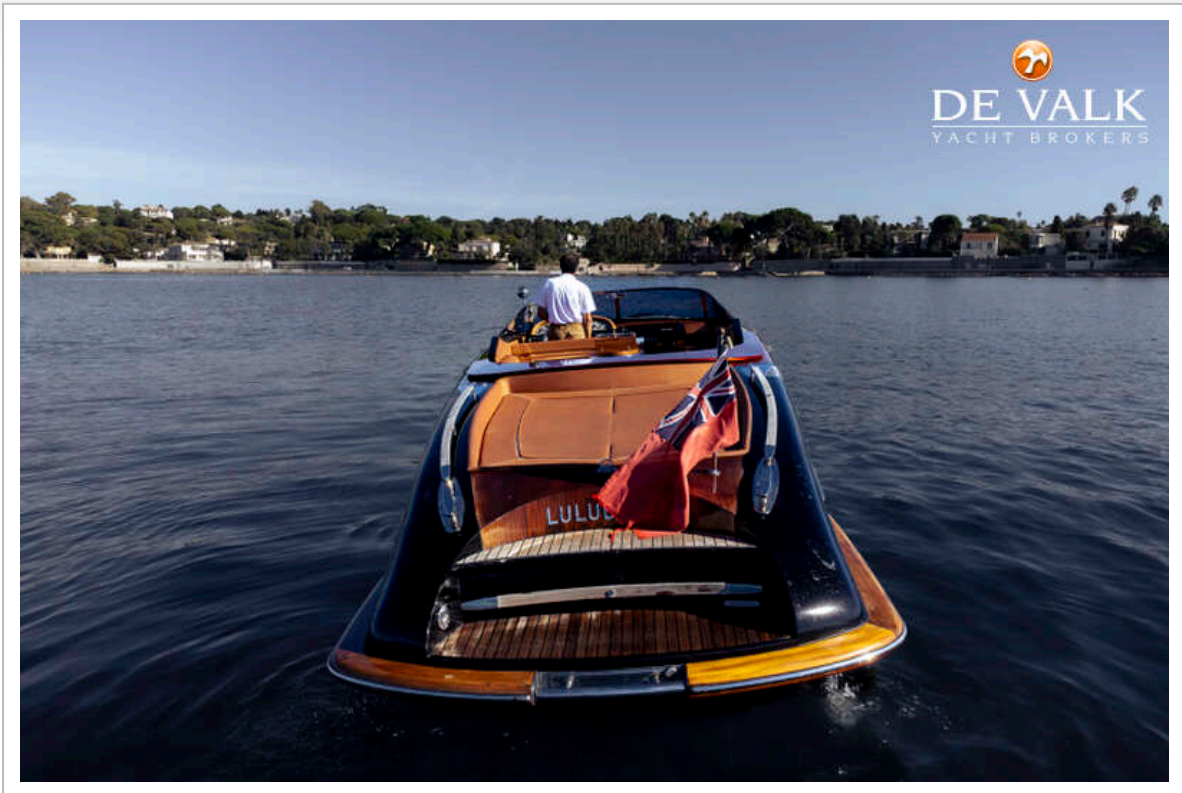

RIVA AQUARIVA CENTO