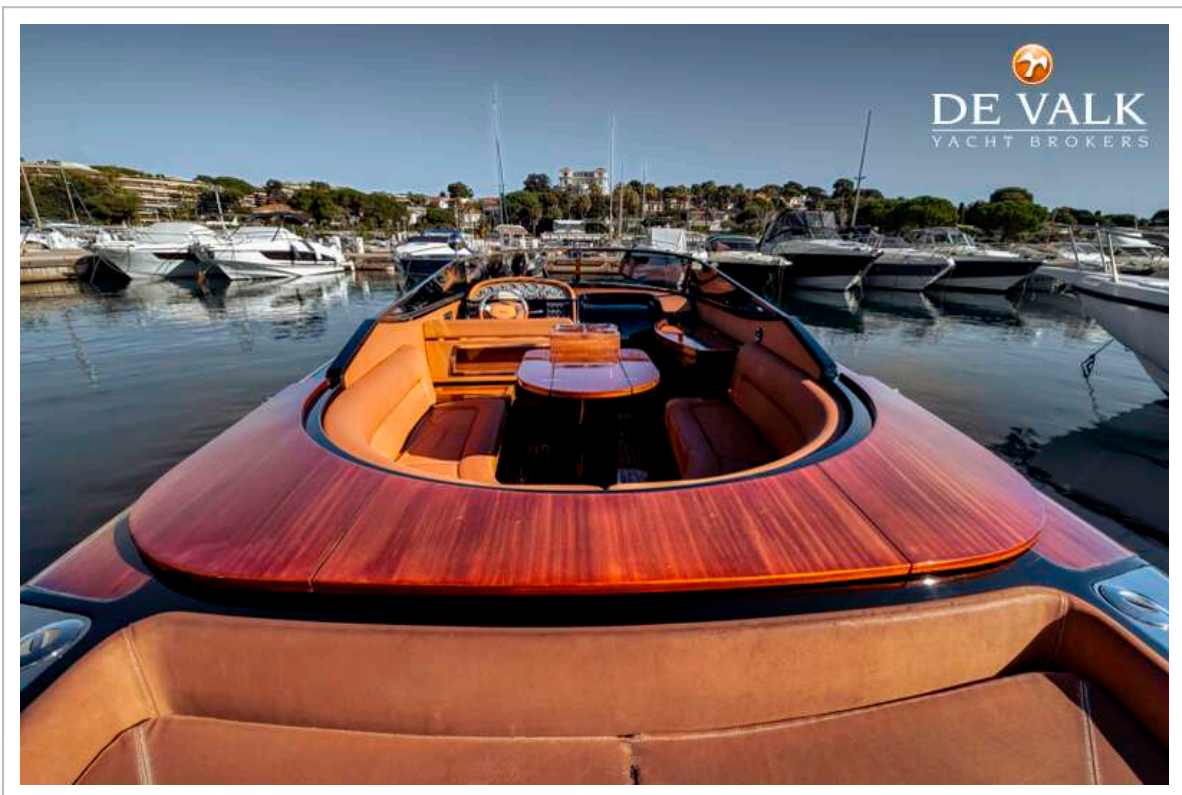

RIVA AQUARIVA CENTO