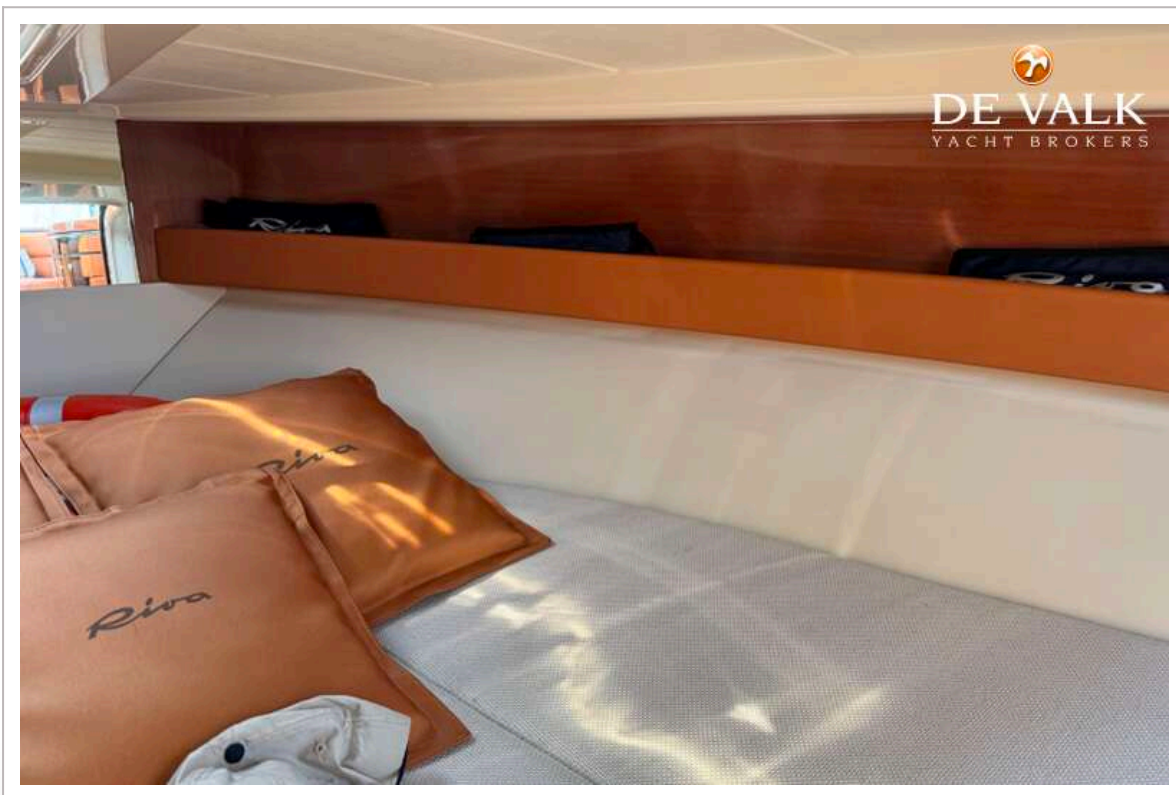

RIVA AQUARIVA CENTO