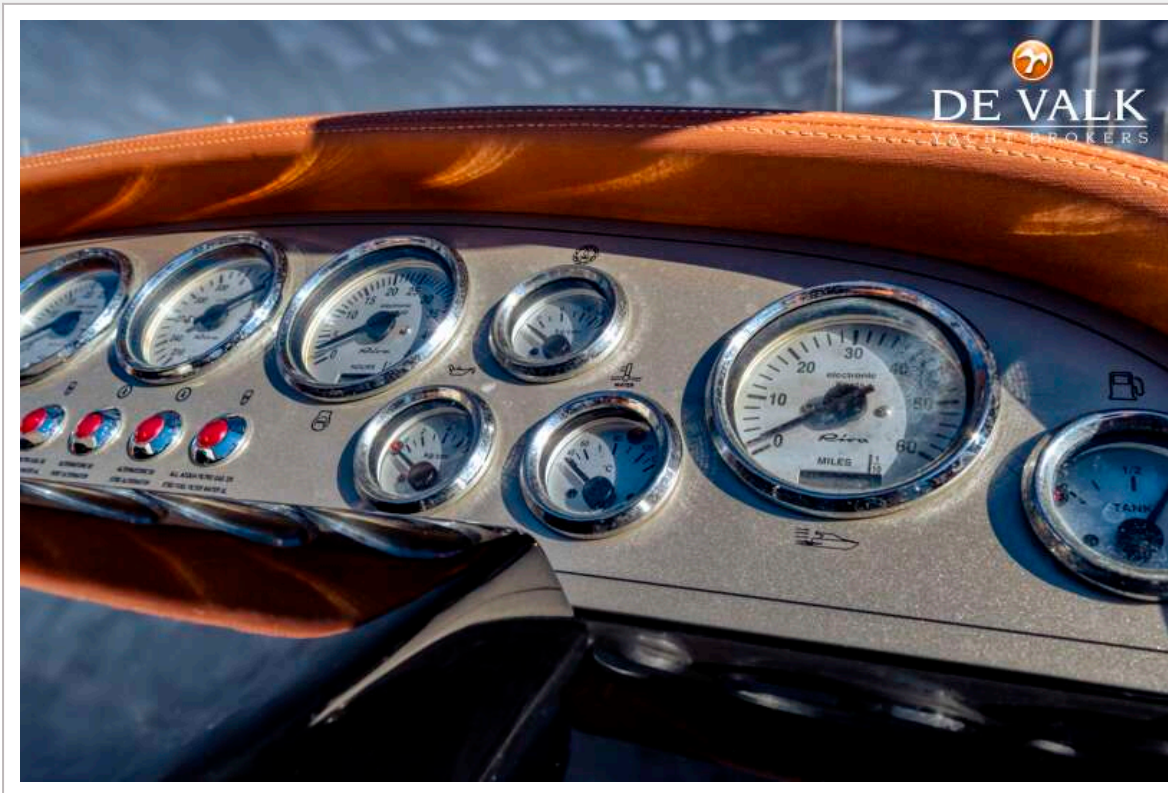

RIVA AQUARIVA CENTO