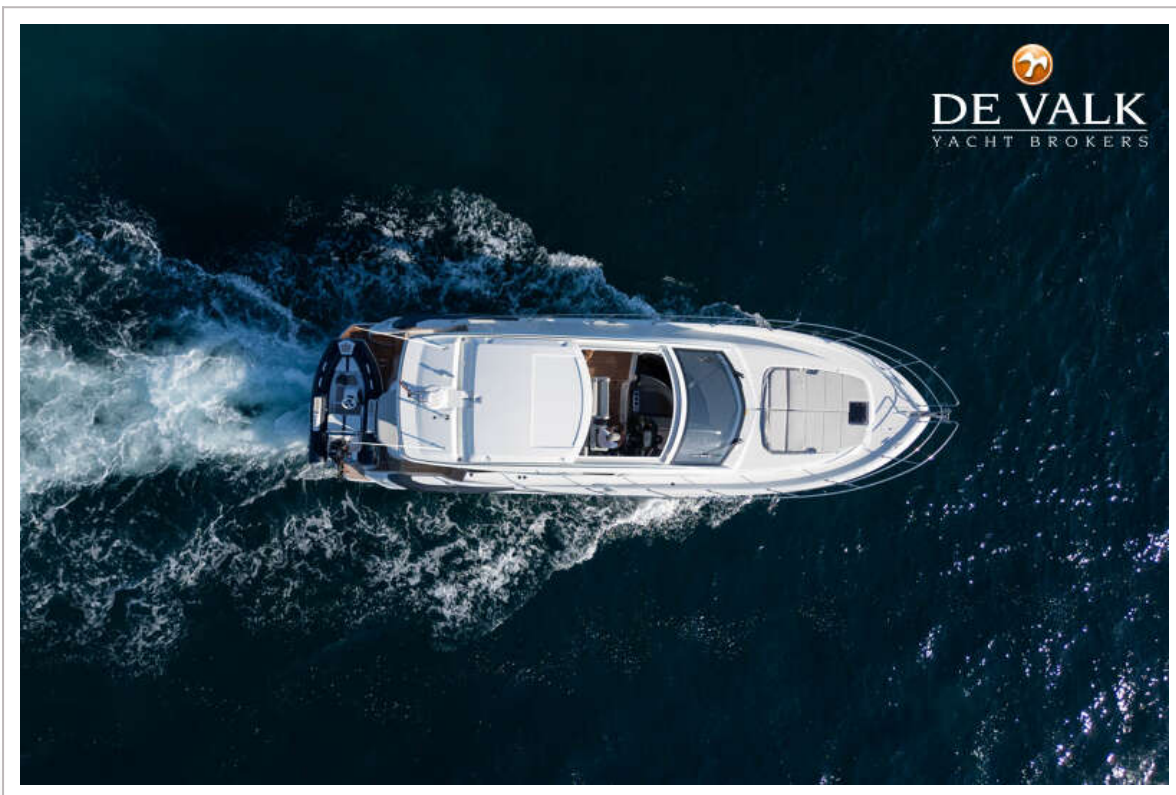

BENETEAU GT45