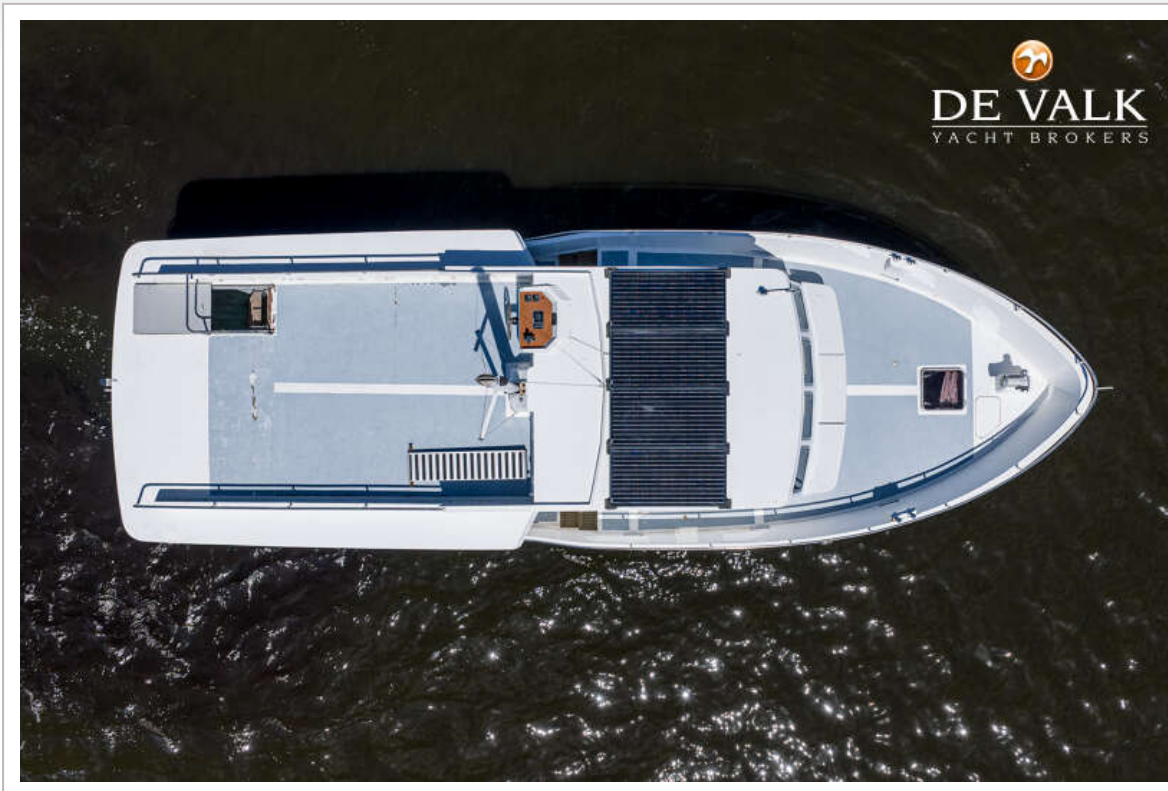

TREFFER TRAWLER 14,85