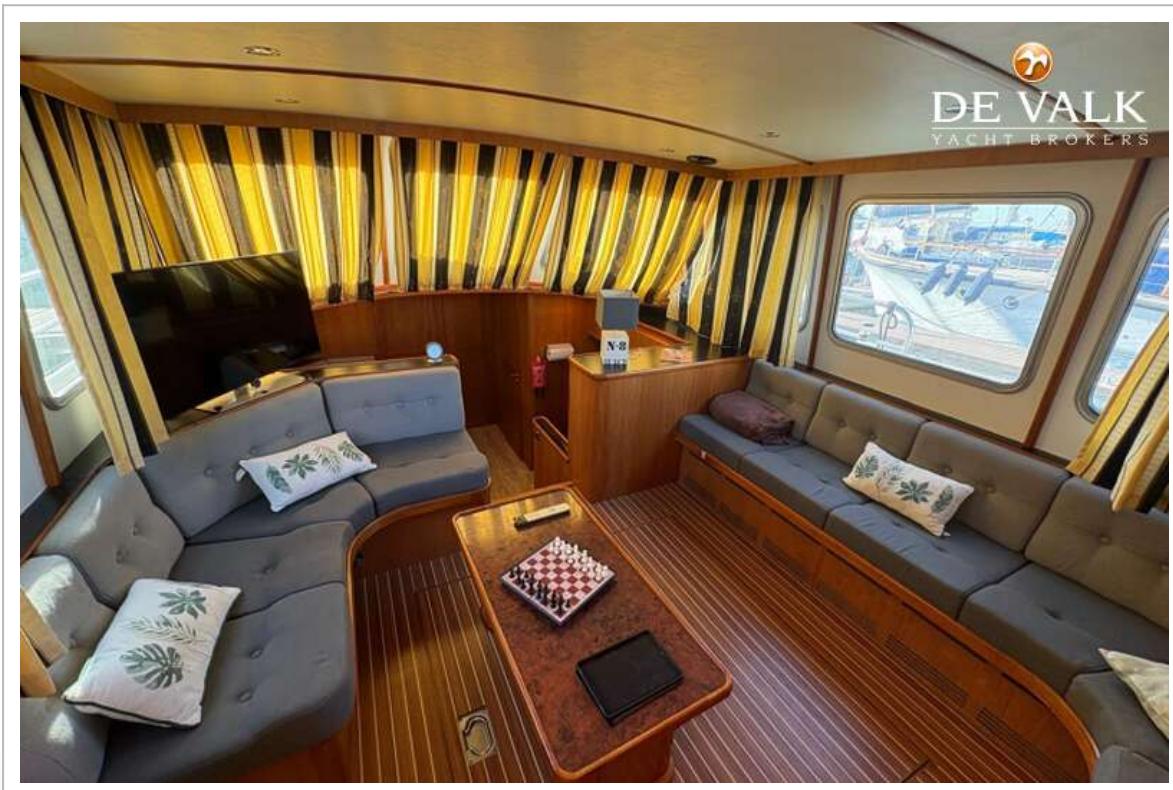

AQUANAUT DRIFTER 1500 PH