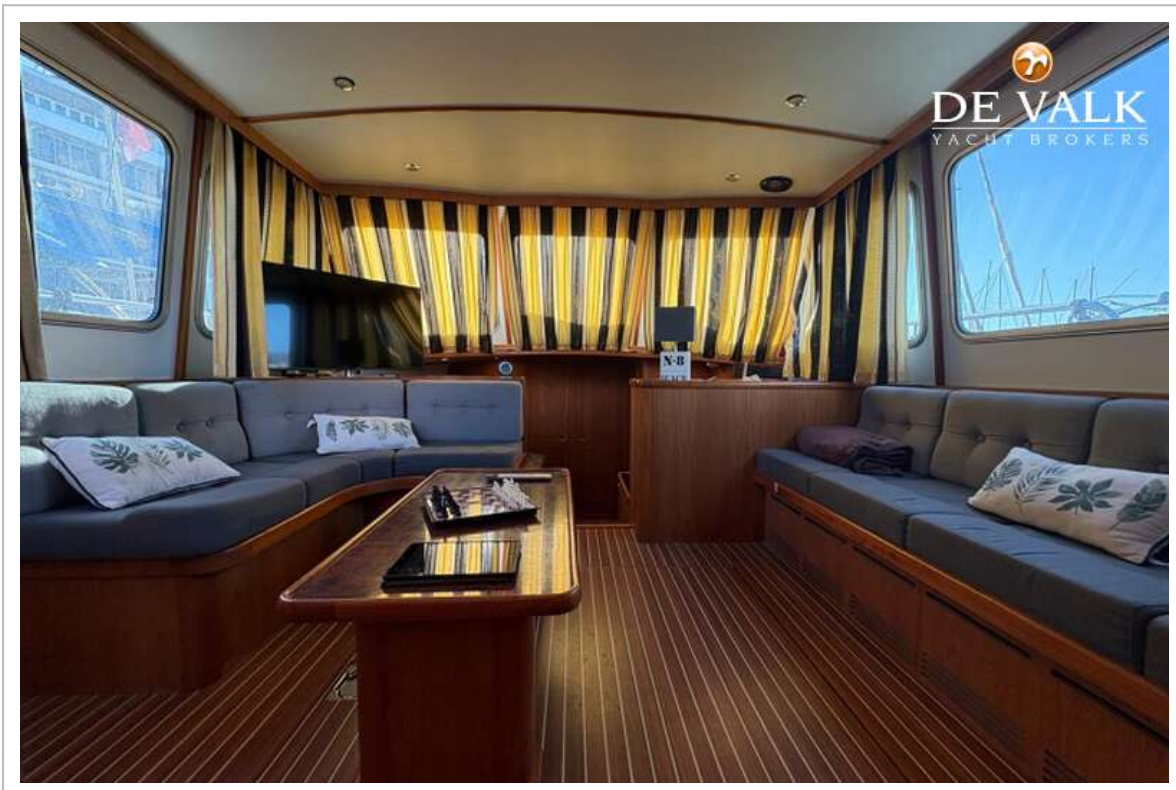

AQUANAUT DRIFTER 1500 PH