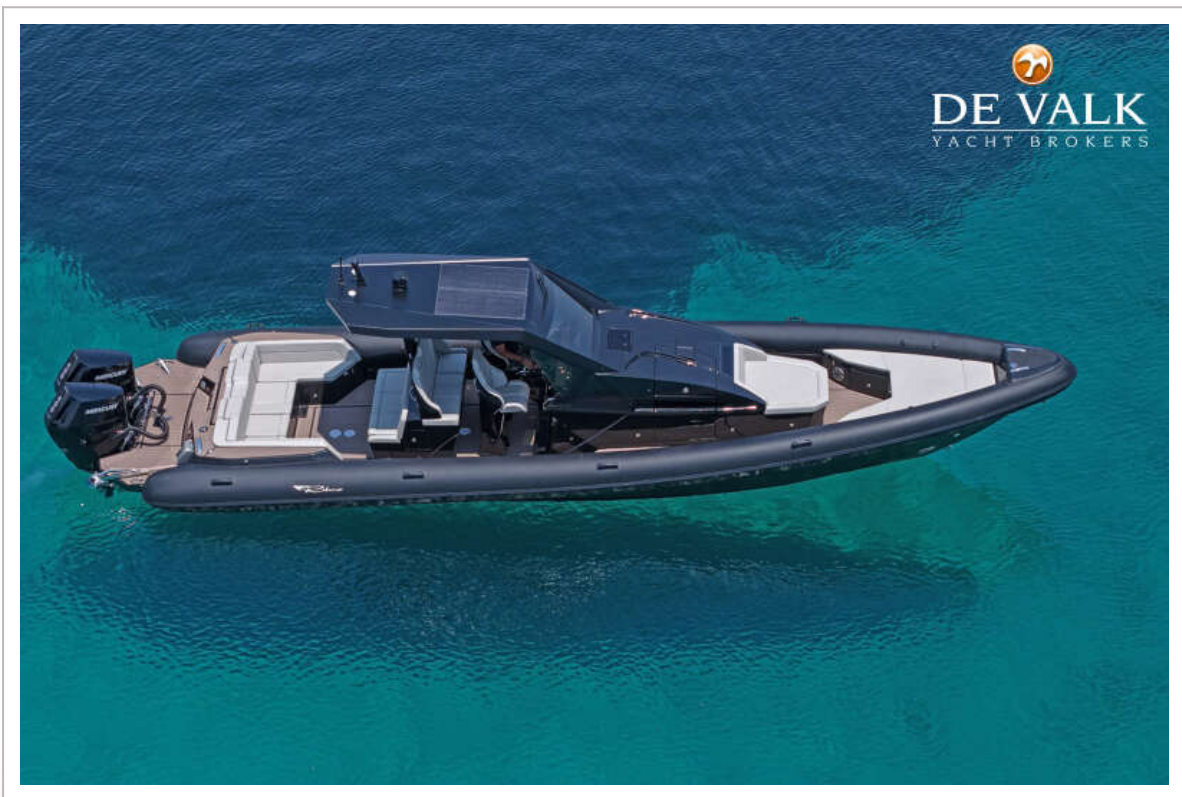

RIBCO VENOM 40 SC