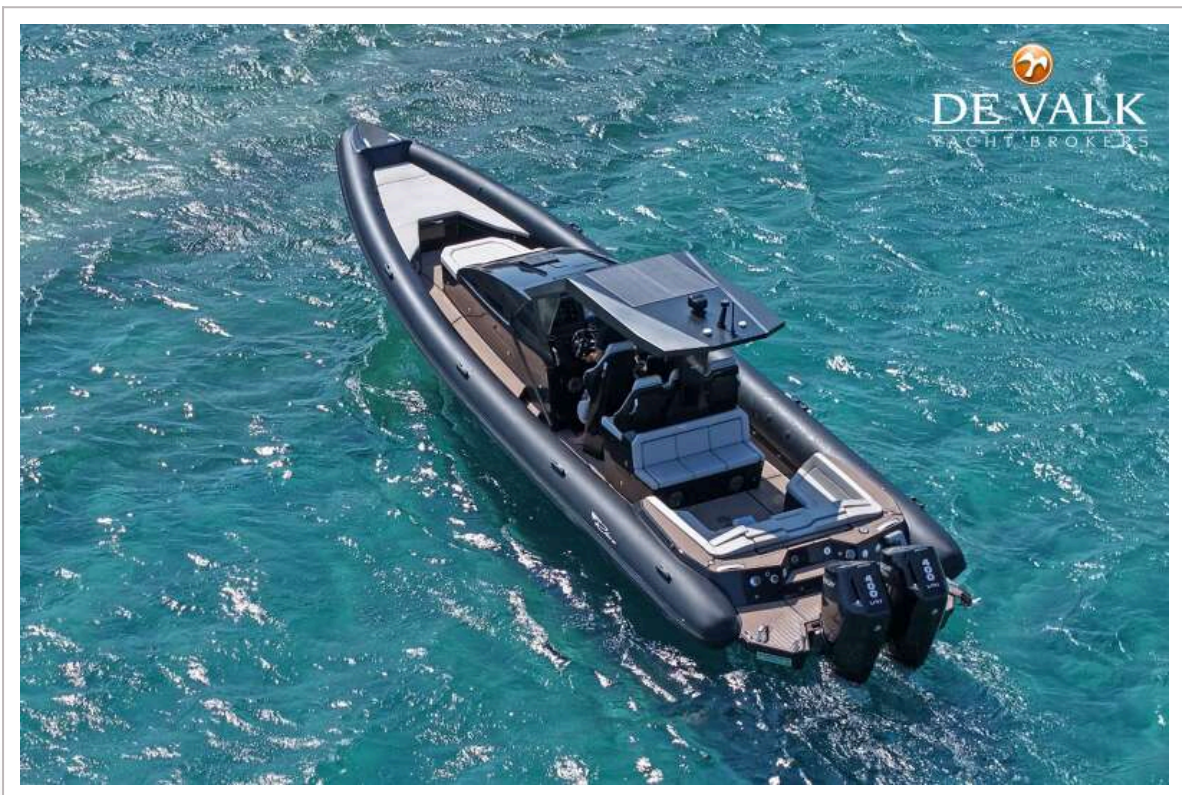

RIBCO VENOM 40 SC