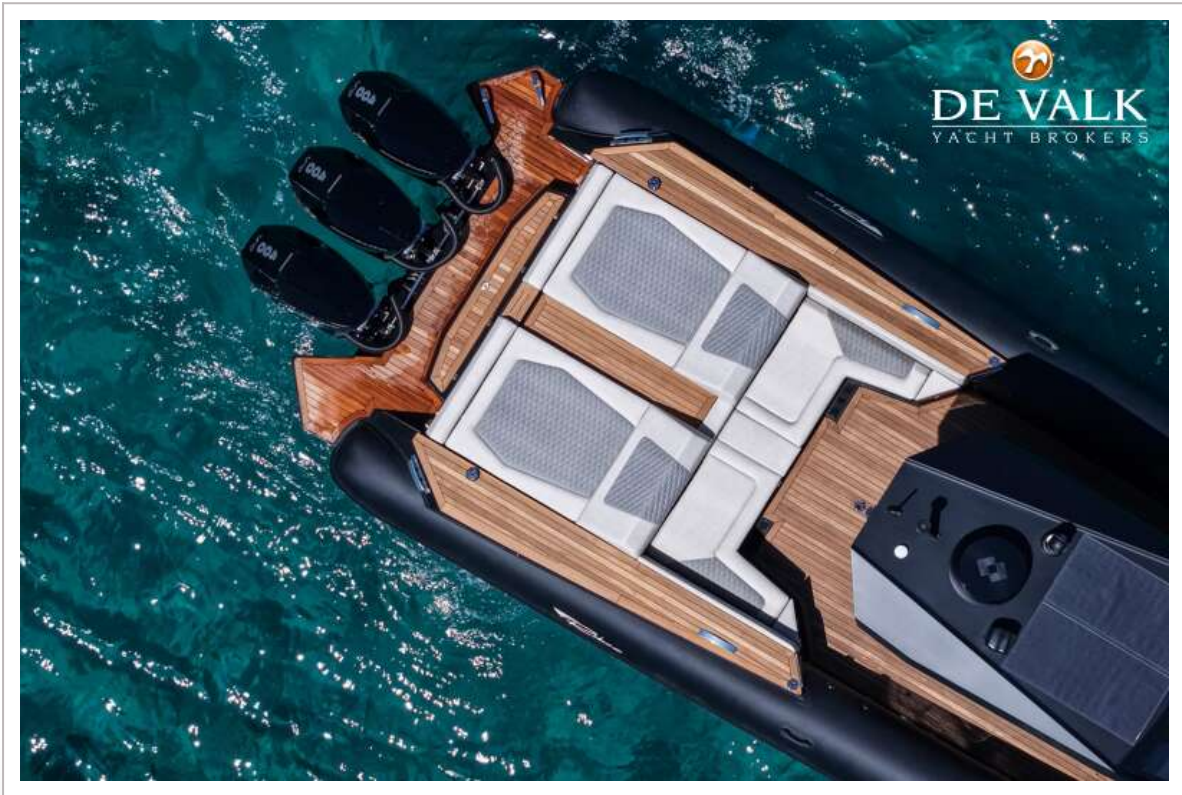

## KOMMENTARE DES MAKLERS

The Ribco SC is the flagship of the Ribco range, combining luxury, space, and exceptional performance. It's spacious deck, comfortable cabin, and full bathroom make it ideal for both day trip and longer cruises. Powered by up to 3 motors of 500 hp the Ribco 45SC can reach speeds up to 72 knots, while its advanced hull design ensures a smooth and stable ride in all sea conditions.

## AUSRÜSTUNG

Feste Haube	ja
-------------	----

Bimini	ja
Winterplane	ja
Badeplattform	ja
Anker	ja
Ankerkette	ja
Ketten Zähler	ja
Ankerwinde	ja
Horn	ja

RIBCO 45