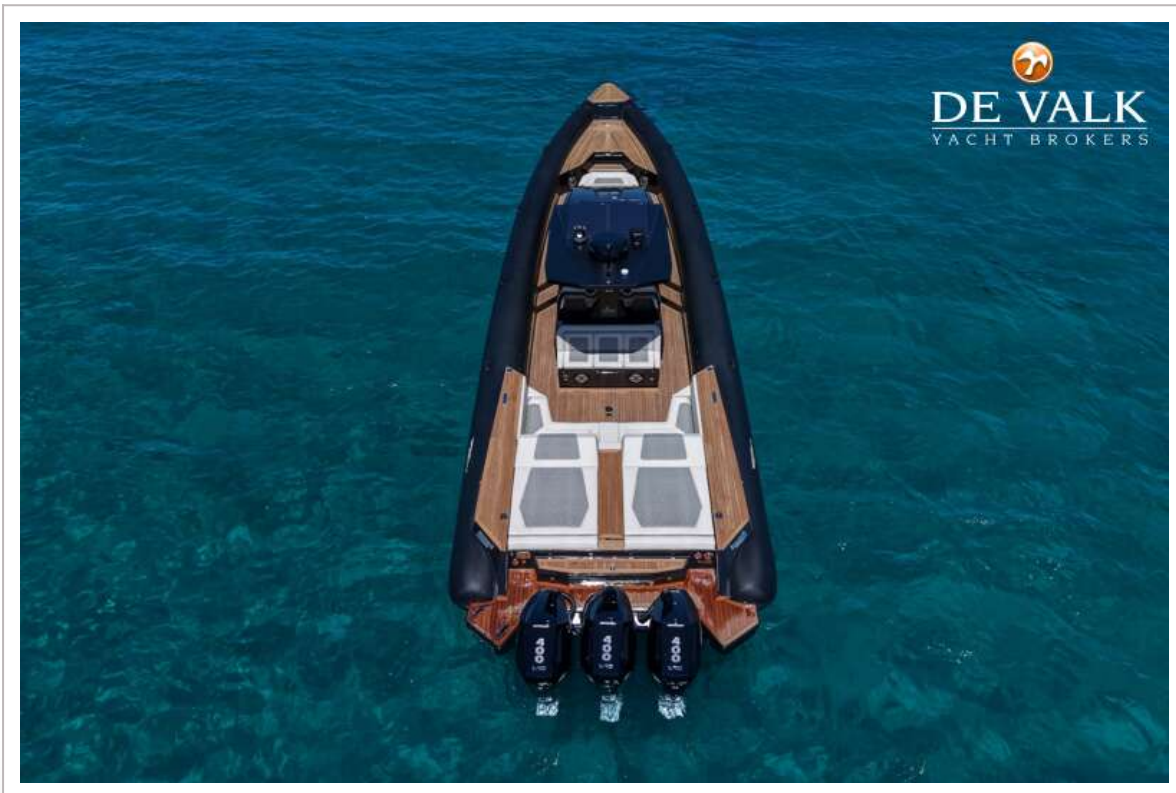

## KOMMENTARE DES MAKLERS

The Ribco SC is the flagship of the Ribco range, combining luxury, space, and exceptional performance. It's spacious deck, comfortable cabin, and full bathroom make it ideal for both day trip and longer cruises. Powered by up to 3 motors of 500 hp the Ribco 45SC can reach speeds up to 72 knots, while its advanced hull design ensures a smooth and stable ride in all sea conditions.

## AUSRÜSTUNG

Feste Haube	ja
-------------	----

Bimini	ja
Winterplane	ja
Badeplattform	ja
Anker	ja
Ankerkette	ja
Ketten Zähler	ja
Ankerwinde	ja
Horn	ja

RIBCO 45