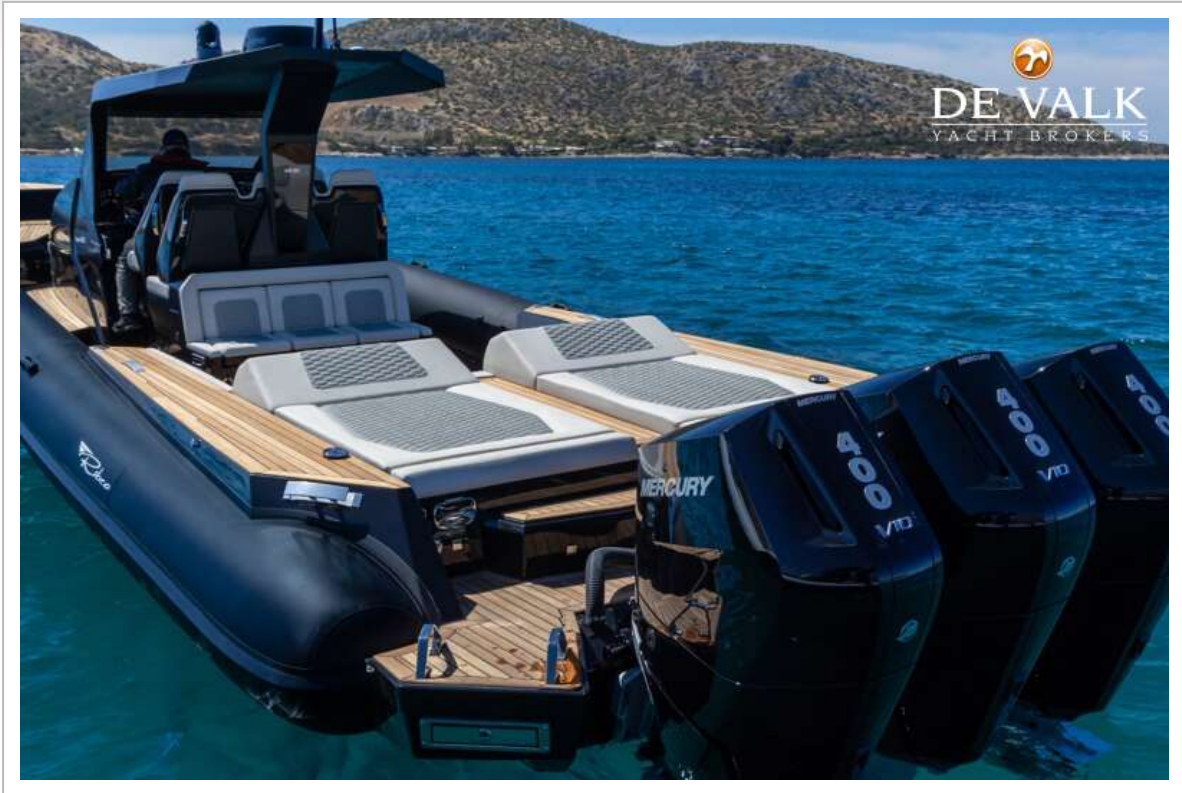

## KOMMENTARE DES MAKLERS

The Ribco SC is the flagship of the Ribco range, combining luxury, space, and exceptional performance. It's spacious deck, comfortable cabin, and full bathroom make it ideal for both day trip and longer cruises. Powered by up to 3 motors of 500 hp the Ribco 45SC can reach speeds up to 72 knots, while its advanced hull design ensures a smooth and stable ride in all sea conditions.

## AUSRÜSTUNG

Feste Haube	ja
-------------	----

Bimini	ja
Winterplane	ja
Badeplattform	ja
Anker	ja
Ankerkette	ja
Ketten Zähler	ja
Ankerwinde	ja
Horn	ja

RIBCO 45