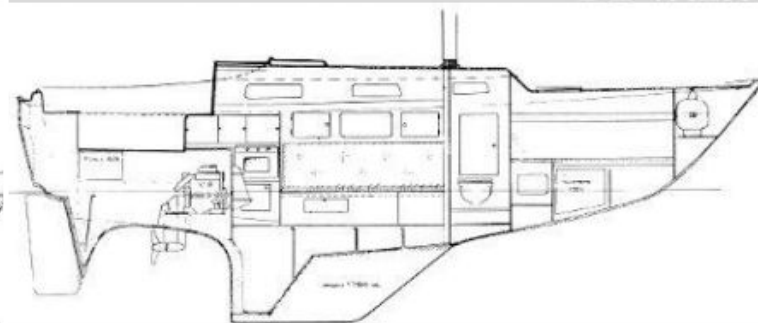

HALLBERG RASSY 29

1986 | 8,90 m | grp

DE VALK
YACHT BROKERS

DE VALK

DE VALK

DE VALK
YACHT BROKERS

DE VALK

DE VALK