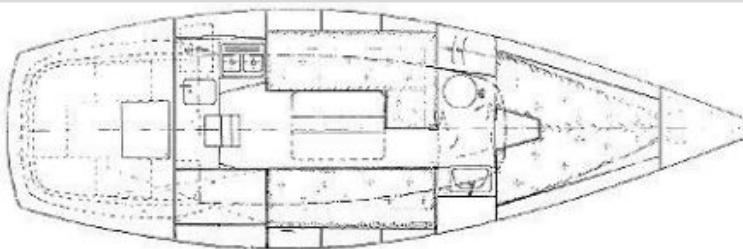

HALLBERG RASSY 29

1986 | 8,90 m | grp

DE VALK
YACHT BROKERS