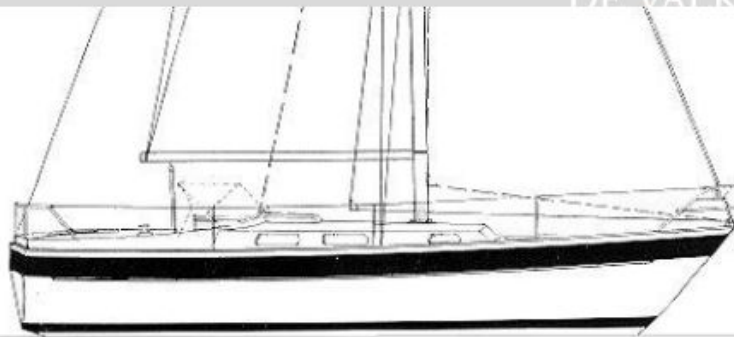

HALLBERG RASSY 29

1986 | 8,90 m | grp

DE VALK
YACHT BROKERS

DE VALK

DE VALK

DE VALK
YACHT BROKERS

DE VALK

DE VALK