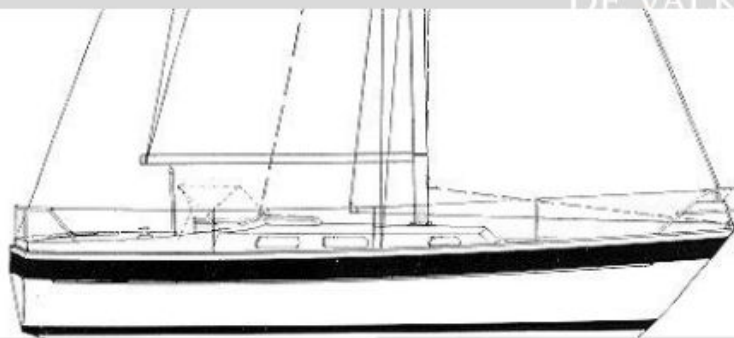

HALLBERG RASSY 29

1986 | 8,90 m | grp

DE VALK
YACHT BROKERS

DE VALK

DE VALK

DE VALK
YACHT BROKERS

DE VALK

DE VALK