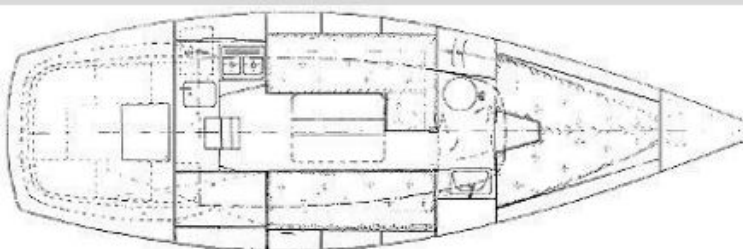

DE VALK
YACHT BROKERS