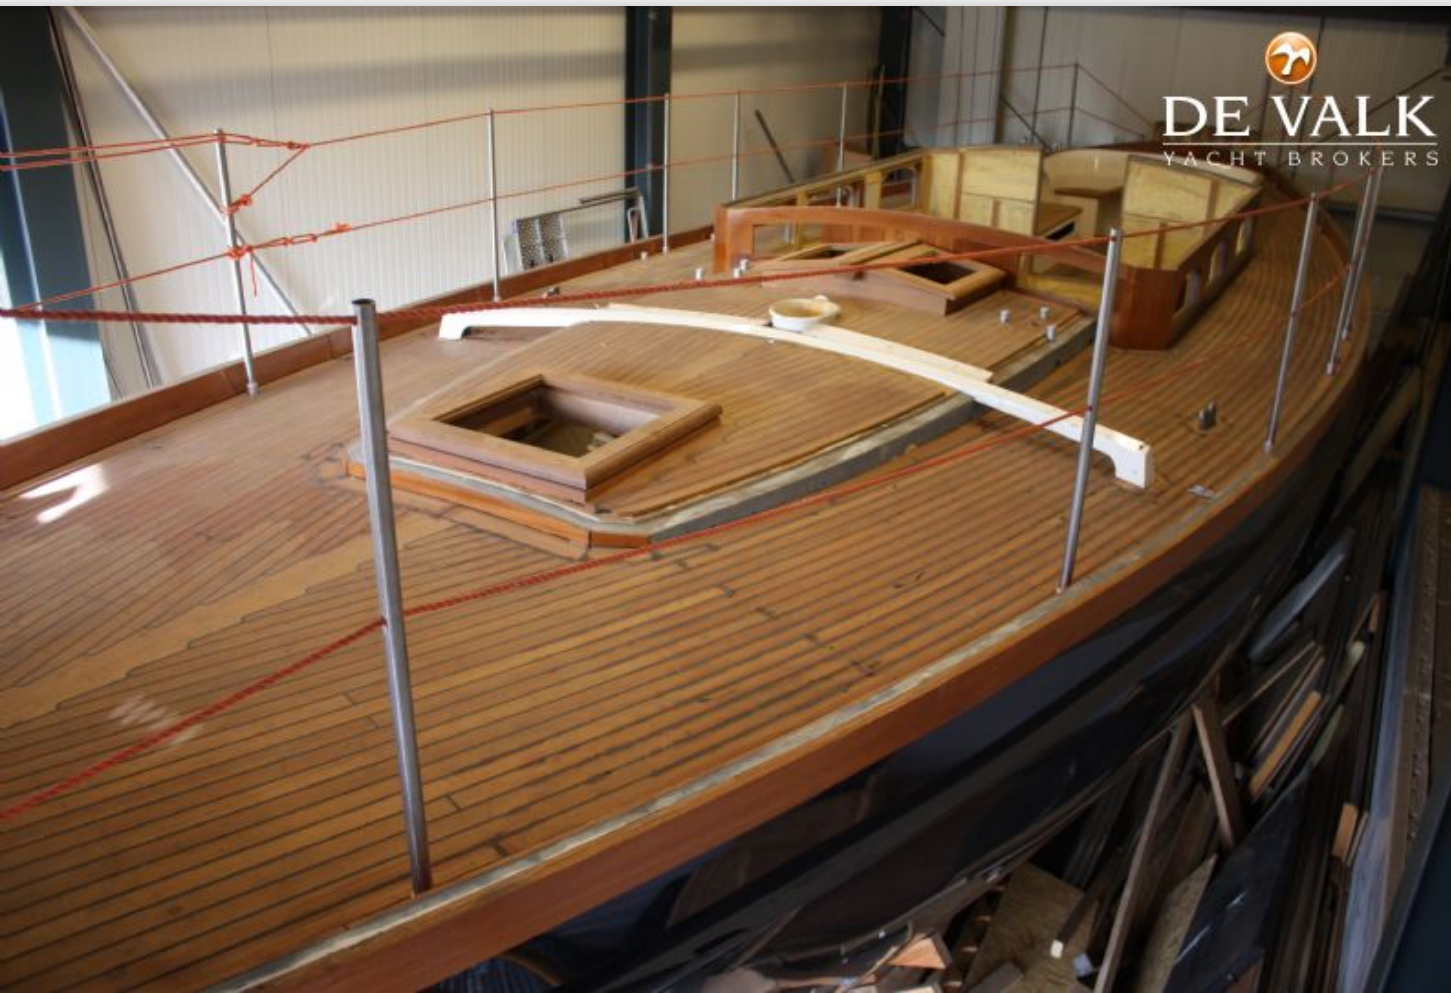

## DIJKSTRA 50

1998 | 14,96 m | aluminium

### BROKER'S COMMENTS

"A rare opportunity to acquire a by Gerard Dijkstra designed casco for centerboard keel. Professional build by Damstra - KM Yachtuilers. Once ready, this Gerard Dijkstra will be a pleasure to sail and make beautiful trips. The Yanmar 68 HP engine is already built in. The stock of wood, teak and mahonie is available and can be bought if interested." *Reinier van der Wolf*

### SPECIFICATIONS

Dimensions	14,96 x 4,16 x 3,20 / 1,50 (m)
Material	aluminium
Engine(s)	1 x Yanmar 4JHE-TE diesel
Hp/Kw	68,3 (pk), 50,2 (kw)
Built	1998
Status	for sale
Lying	not at sales office
Asking price	EUR 199.000 (vat: paid)