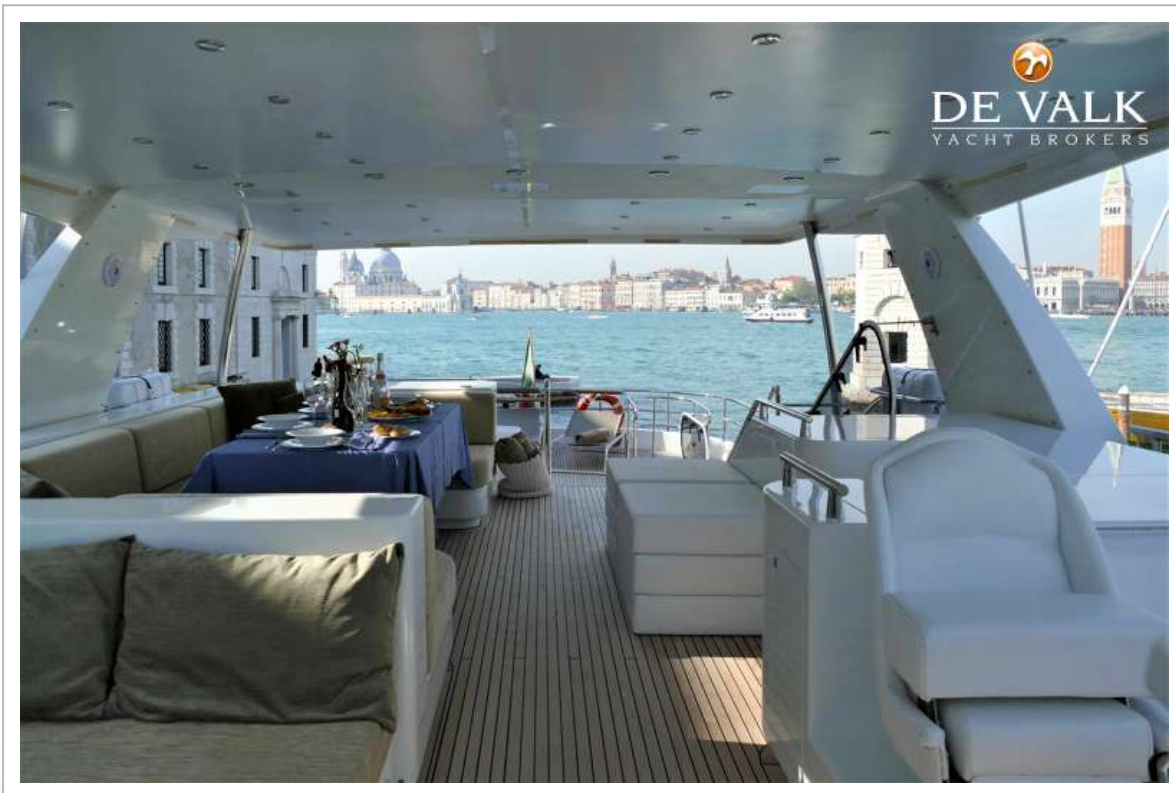

FAVARO YACHTS EXPLORER 76