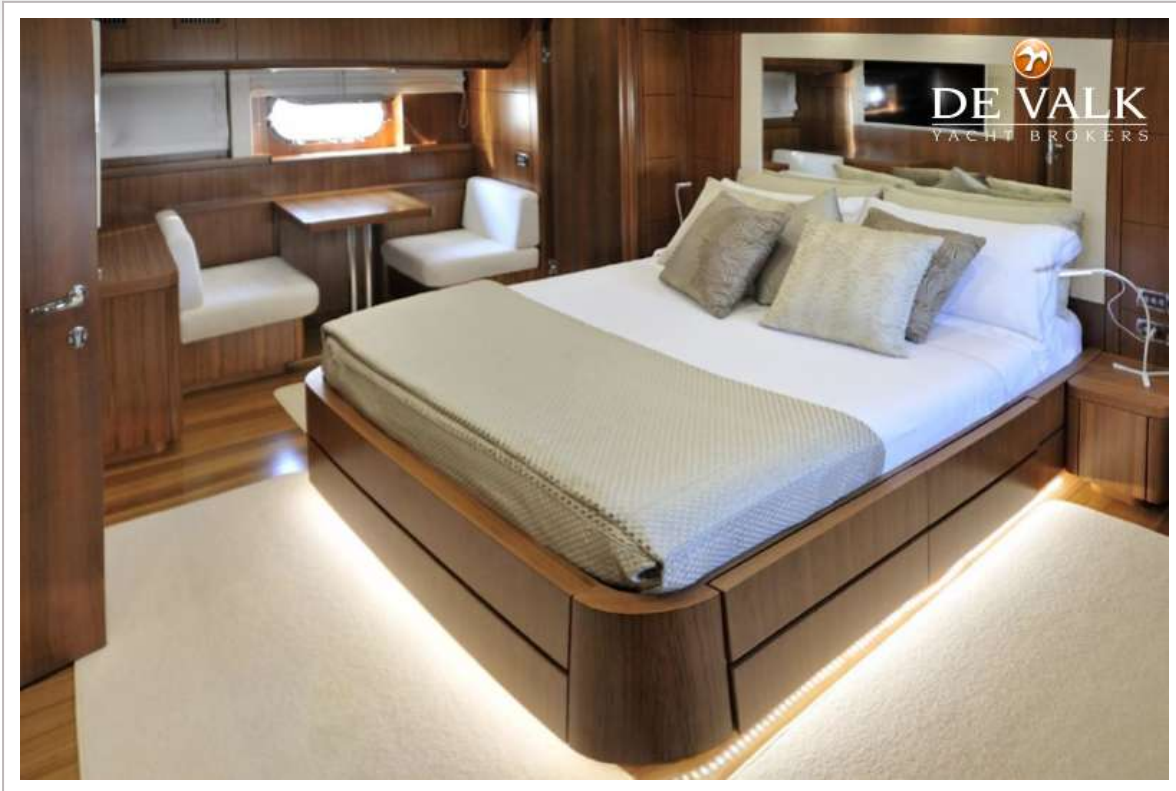

FAVARO YACHTS EXPLORER 76