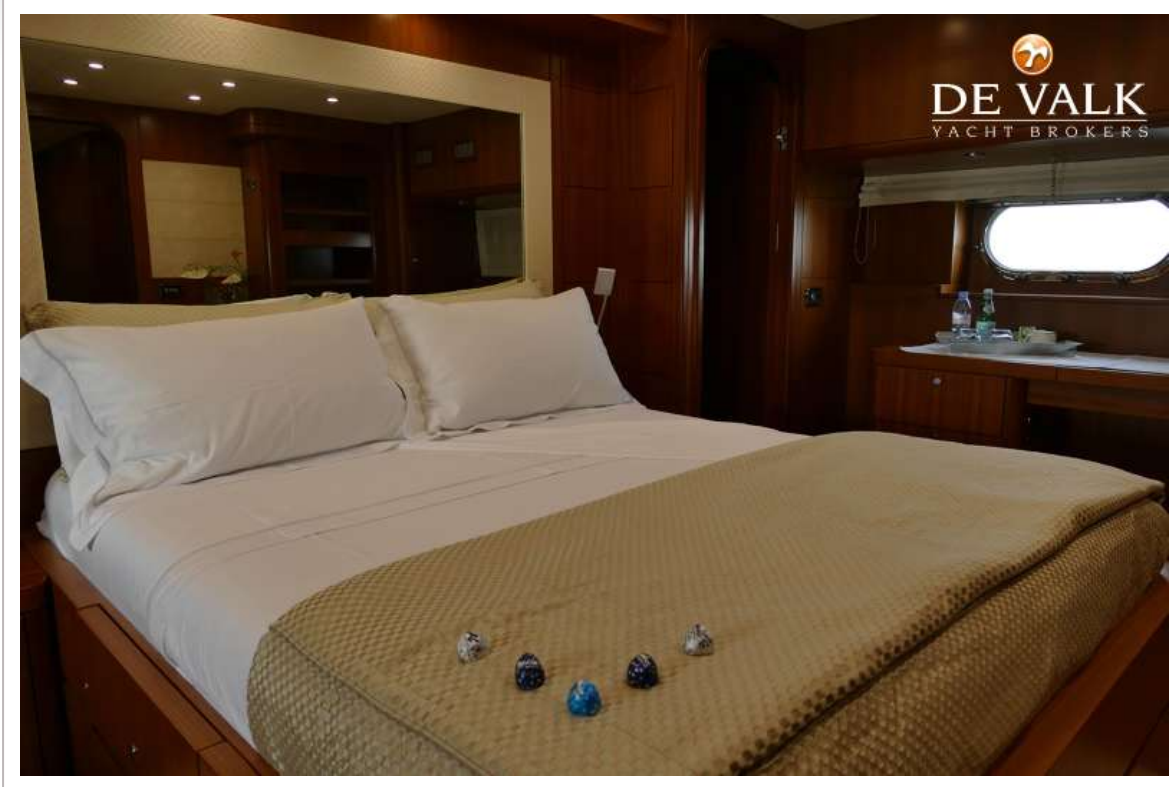

FAVARO YACHTS EXPLORER 76