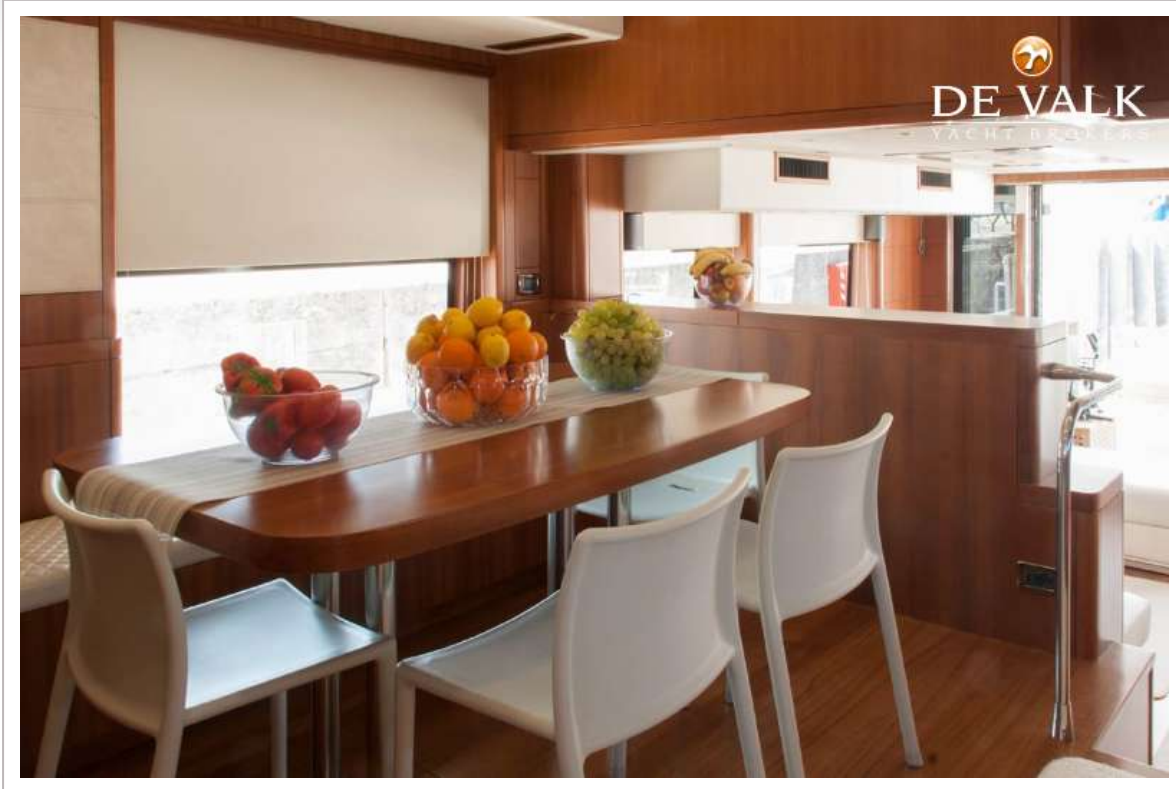

FAVARO YACHTS EXPLORER 76