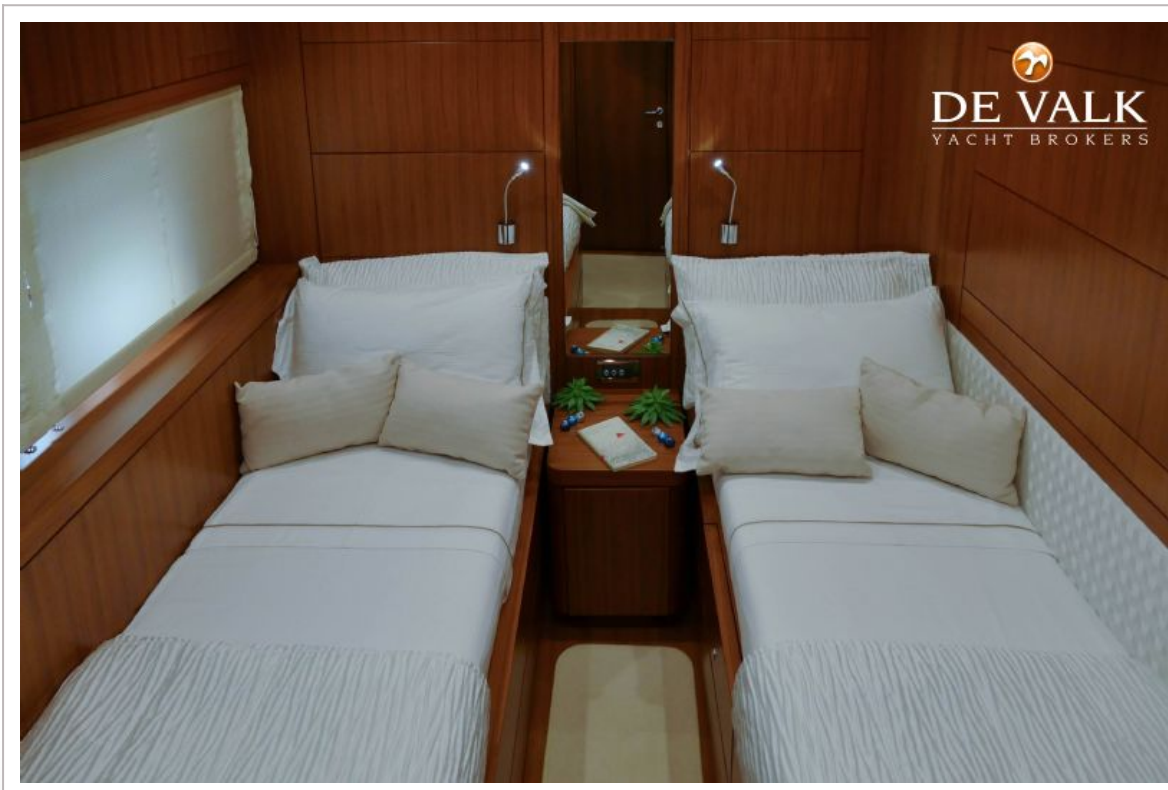

FAVARO YACHTS EXPLORER 76