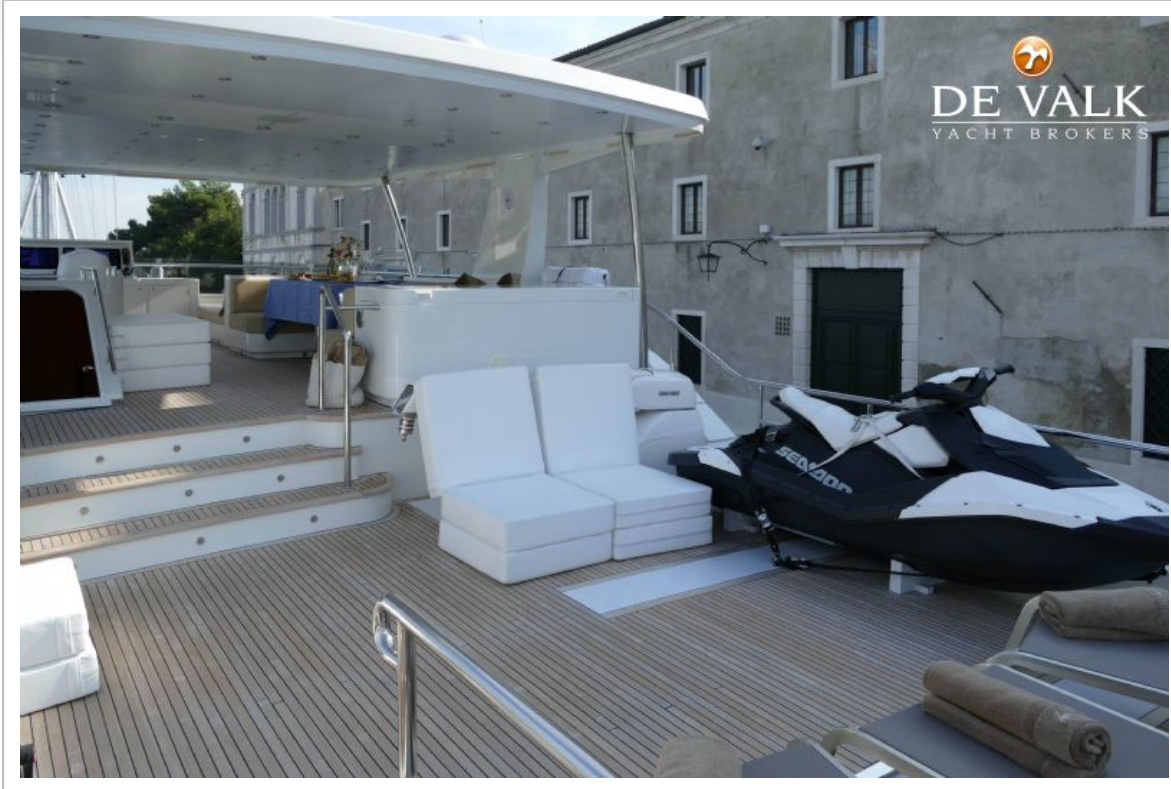

FAVARO YACHTS EXPLORER 76