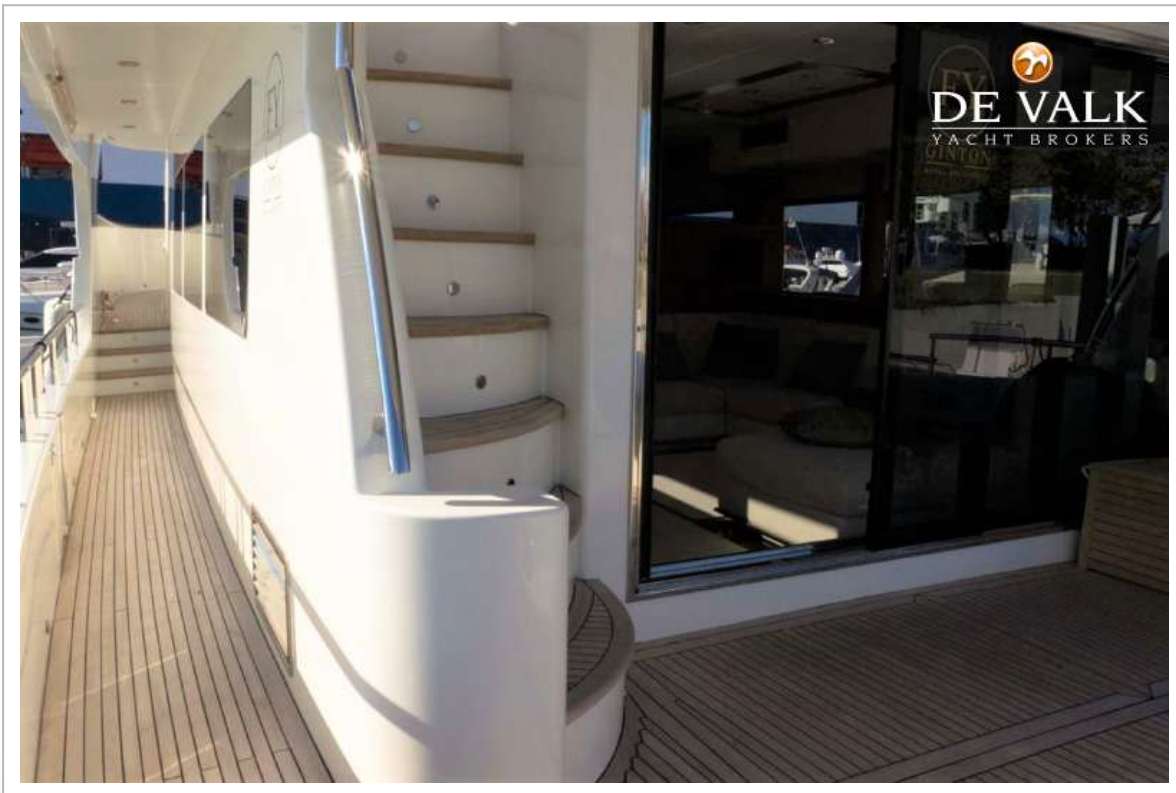

FAVARO YACHTS EXPLORER 76