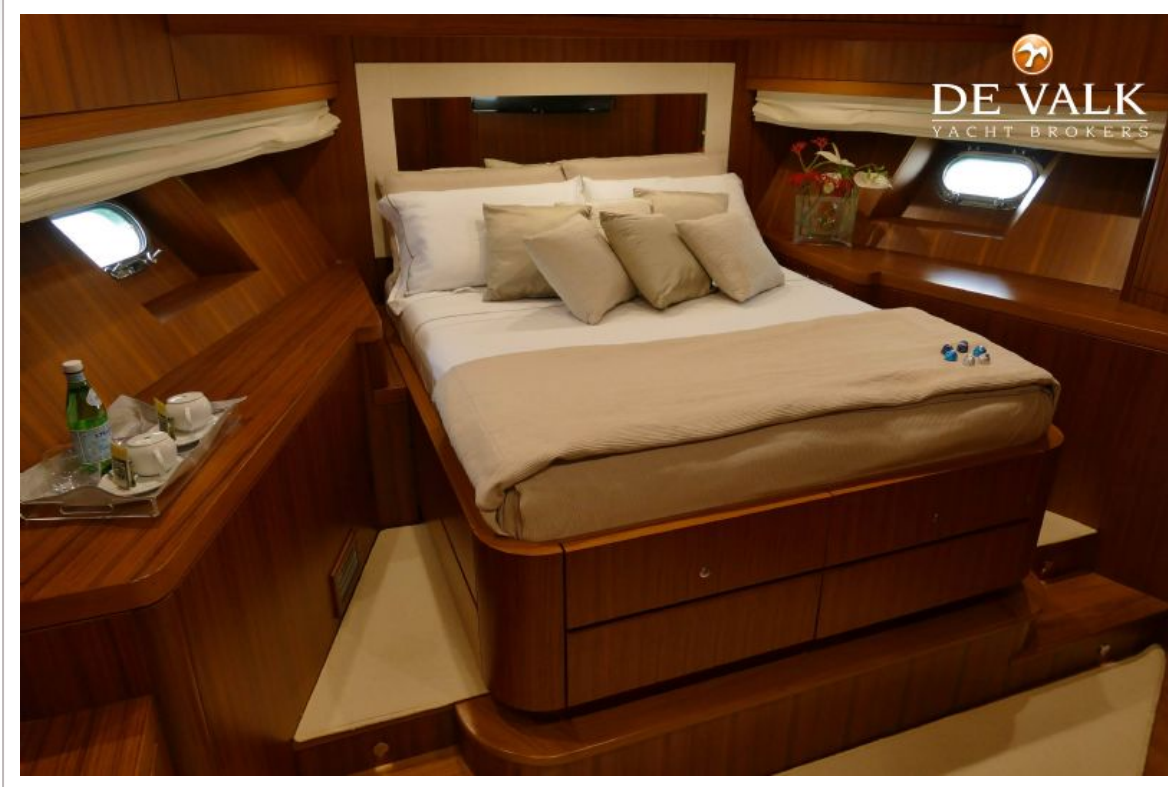

FAVARO YACHTS EXPLORER 76