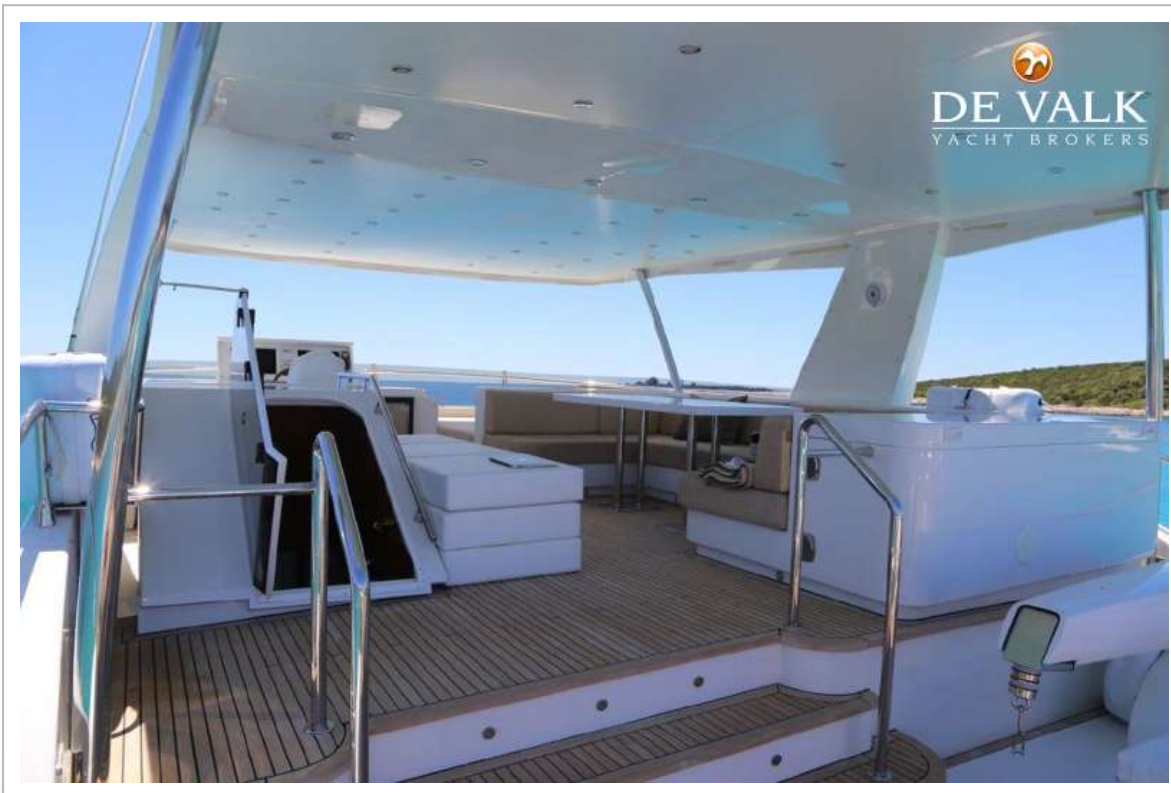

FAVARO YACHTS EXPLORER 76