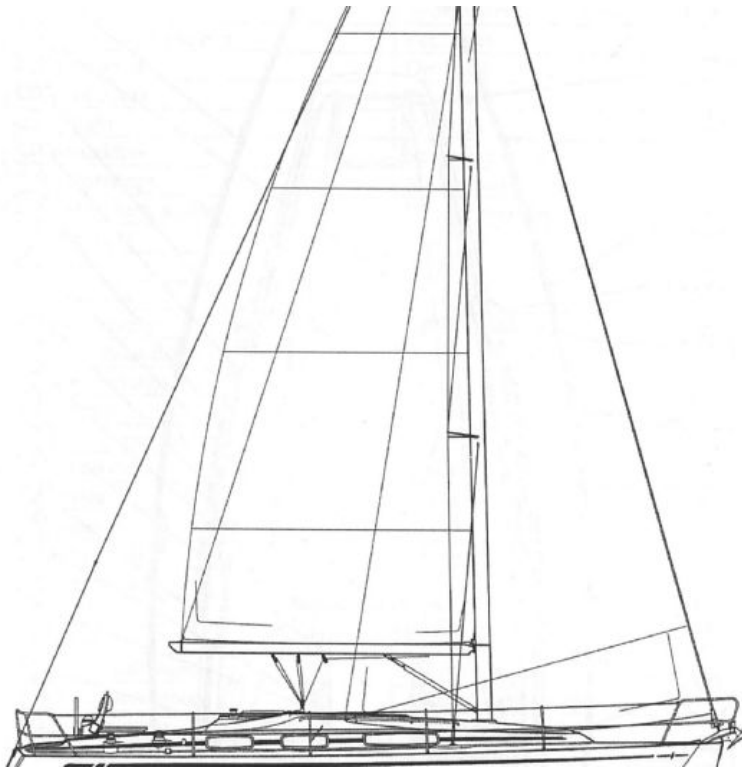

DE VALK
YACHT BROKERS

BAVARIA 34 CRUISER

DE VALK
YACHT BROKERS

BAVARIA 34 CRUISER

BROKER'S COMMENTS

Famous family cruiser. this Bavaria 34 is spacious inside and in the cockpit. She has a better teak deck than original from Bavaria. Equipped with enough equipment.

BAVARIA 34 CRUISER

BAVARIA 34 CRUISER

BAVARIA 34 CRUISER

BAVARIA 34 CRUISER

BAVARIA 34 CRUISER

BAVARIA 34 CRUISER

BAVARIA 34 CRUISER

BAVARIA 34 CRUISER

DE VALK
YACHT BROKERS

BAVARIA 34 CRUISER

BAVARIA 34 CRUISER