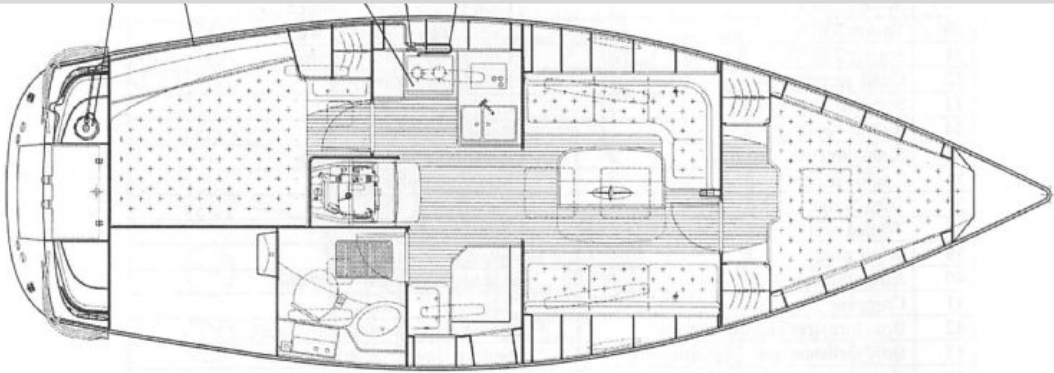

BAVARIA 34 CRUISER

DE VALK
YACHT BROKERS