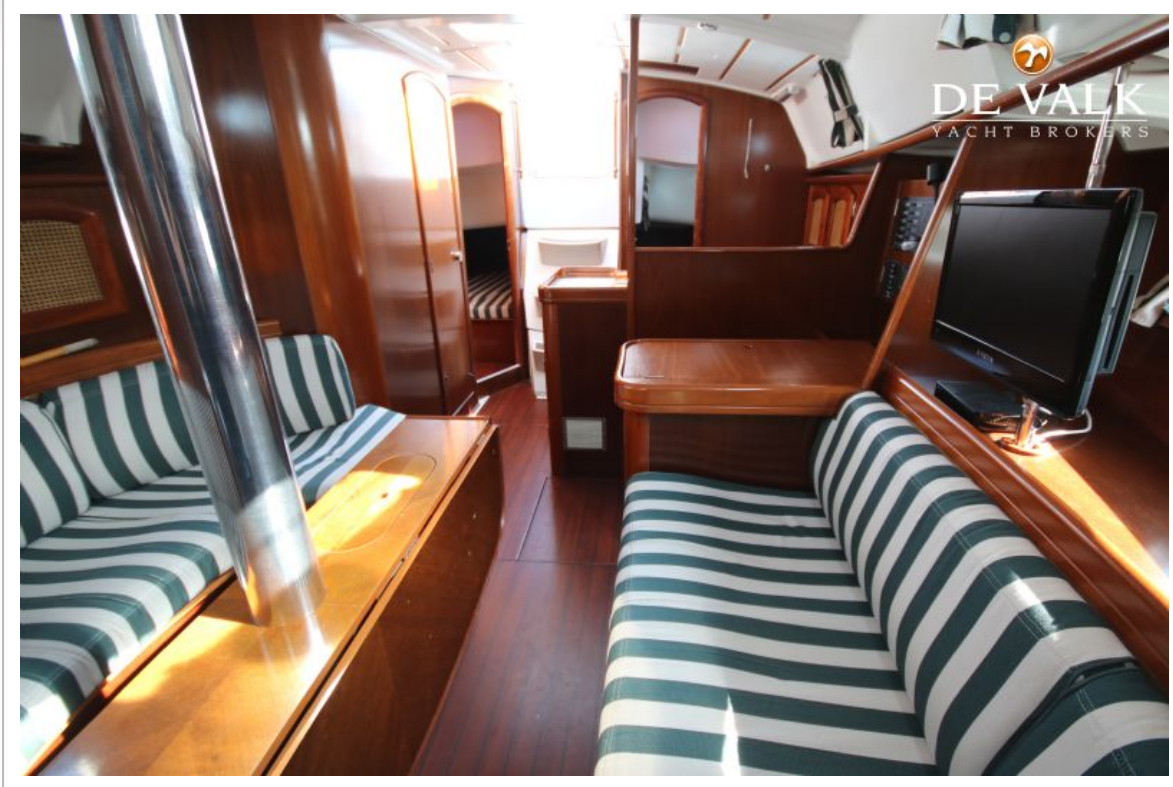

BENETEAU OCEANIS 361