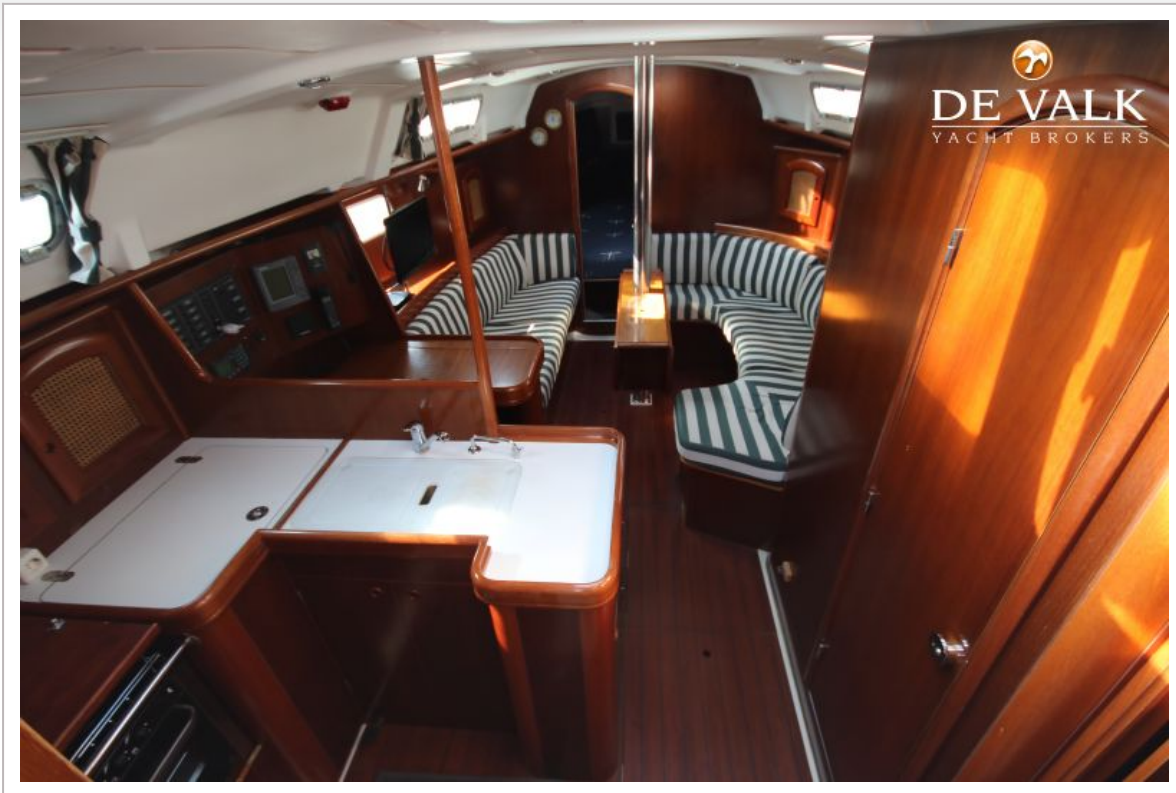

BENETEAU OCEANIS 361