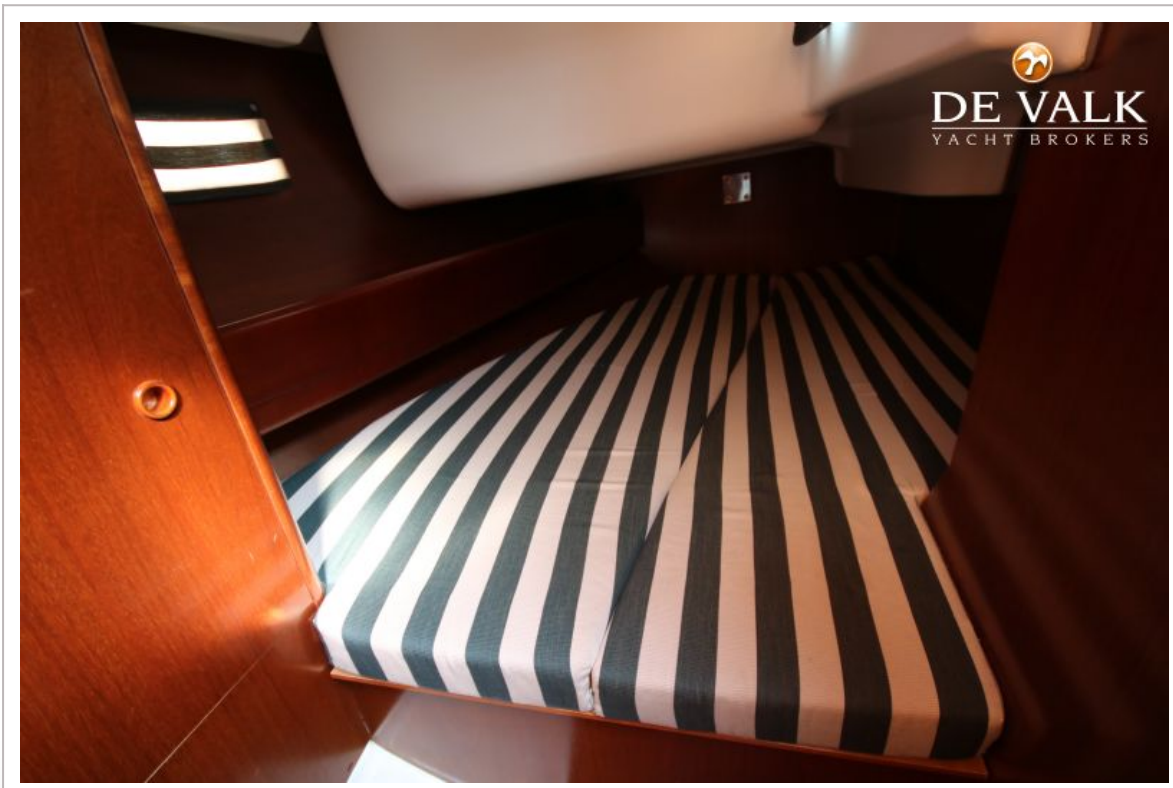

BENETEAU OCEANIS 361