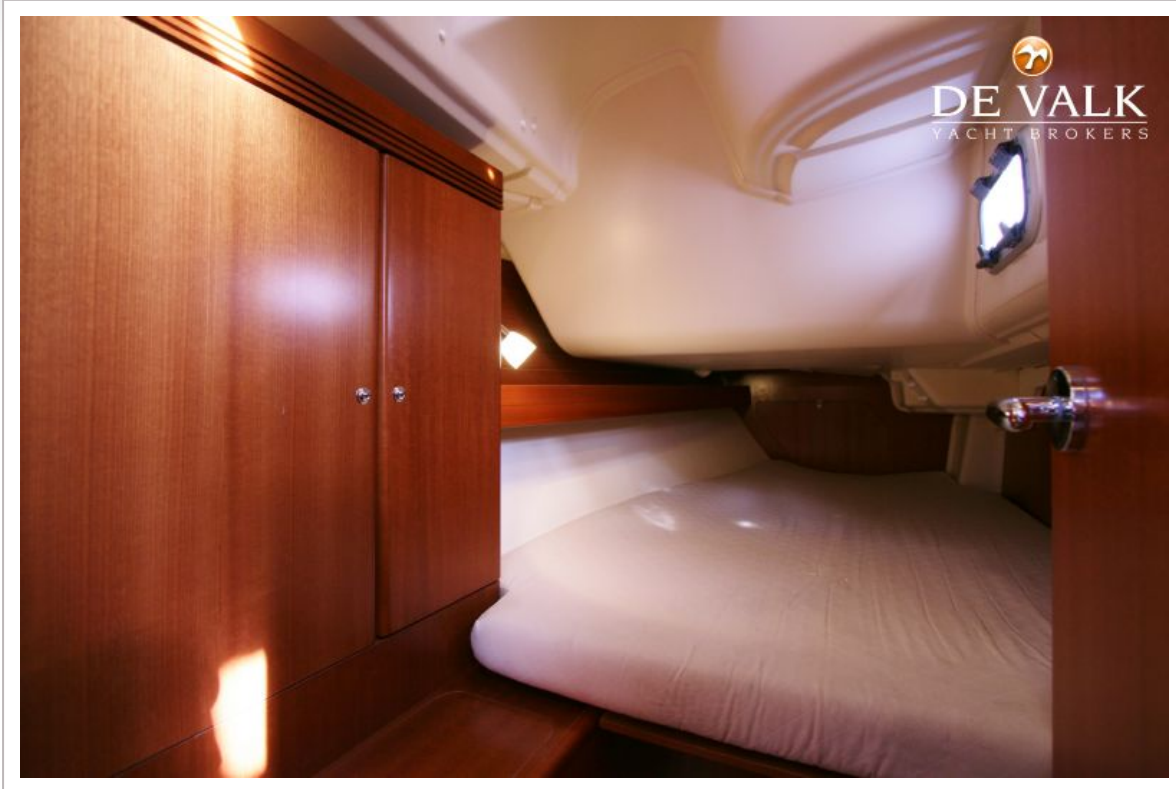

DUFOUR 34 PERFORMANCE