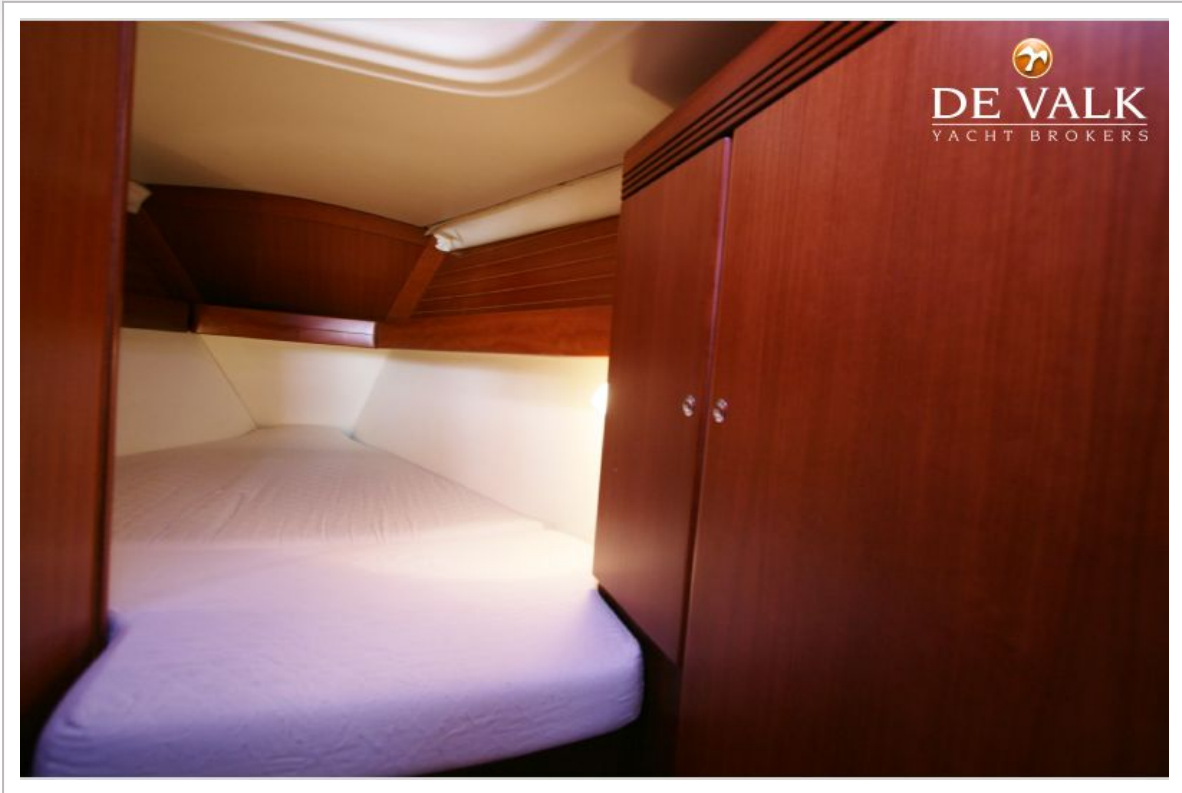

DUFOUR 34 PERFORMANCE