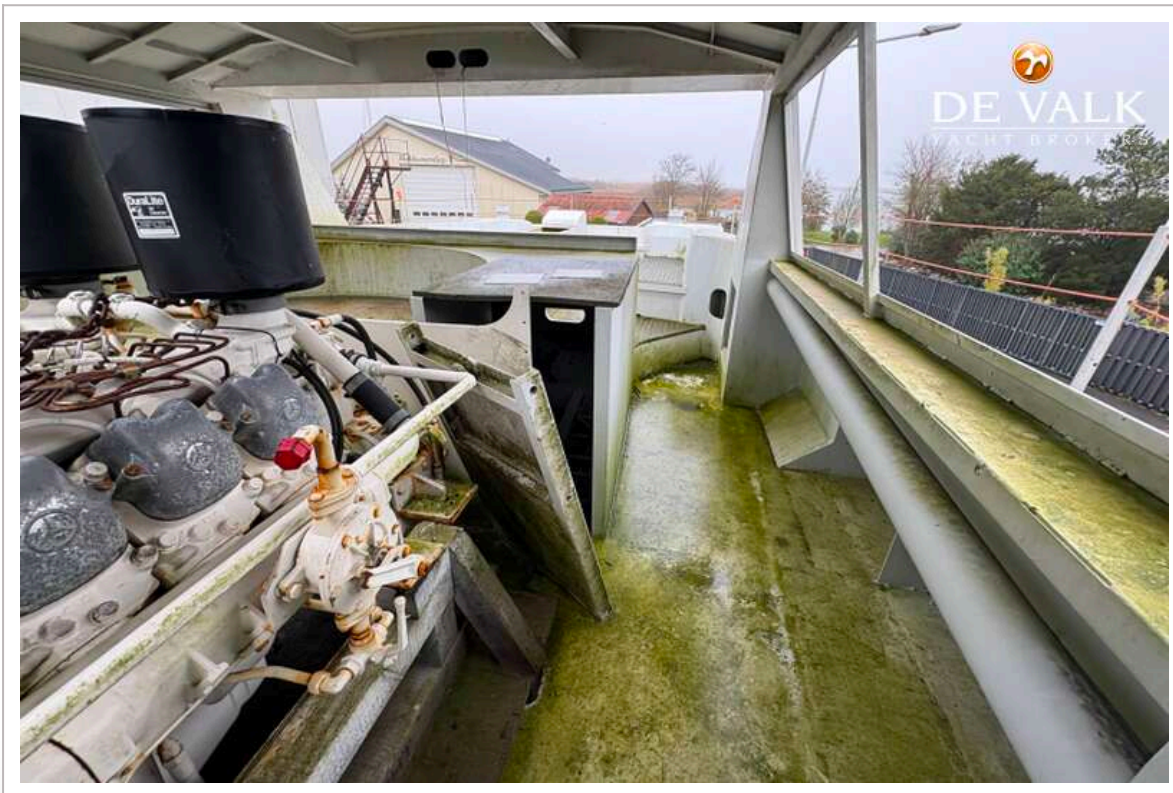

TRINTELLA 82AD HULL