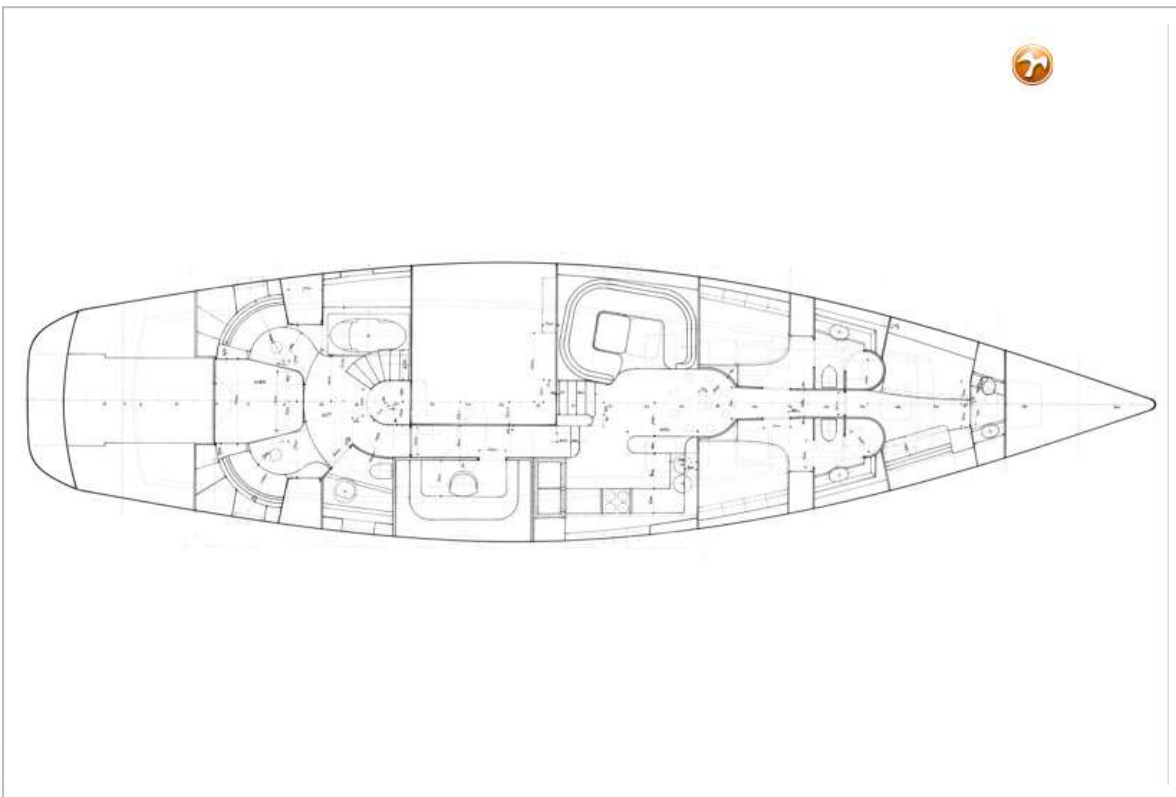

TRINTELLA 82AD HULL