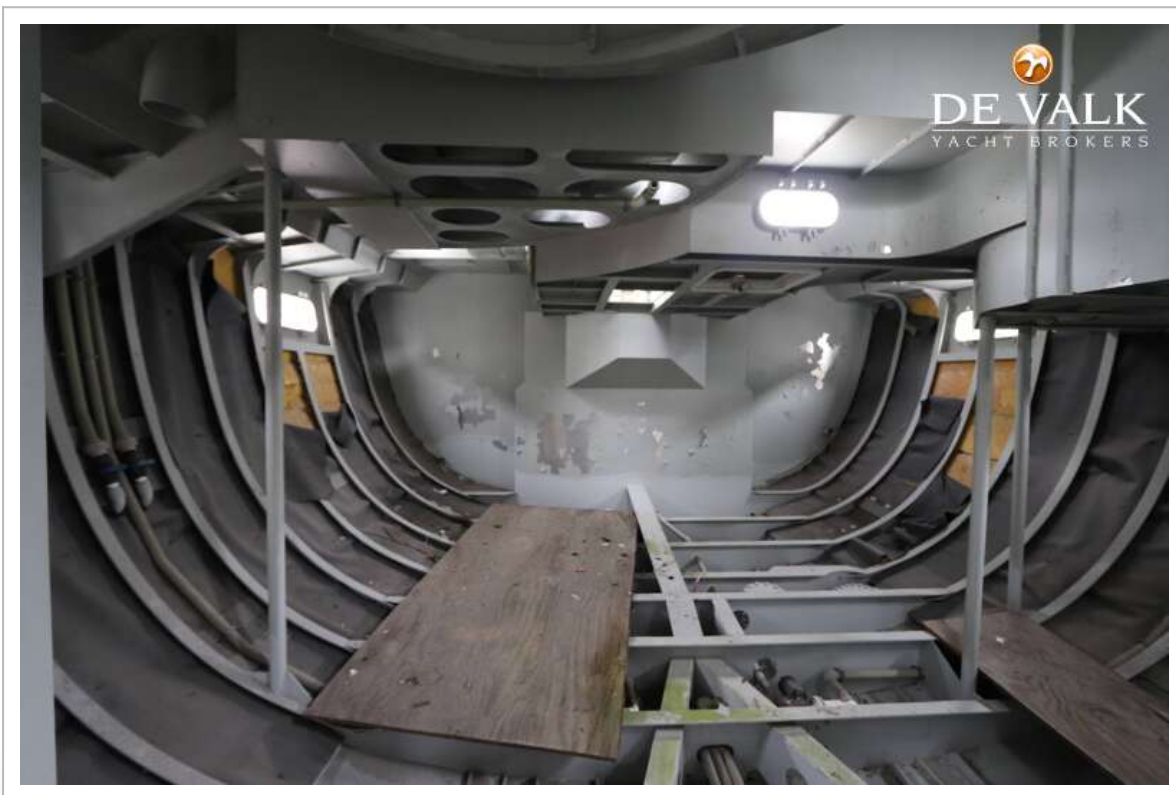

TRINTELLA 82AD HULL