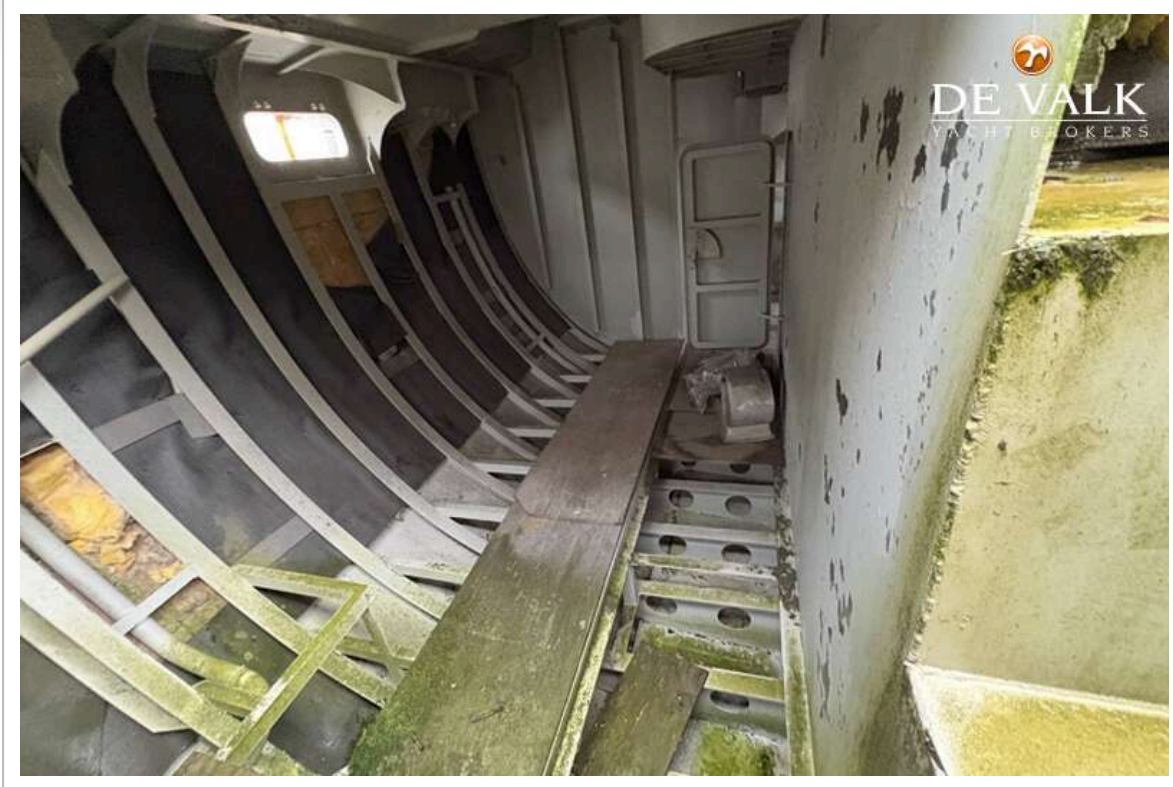

TRINTELLA 82AD HULL