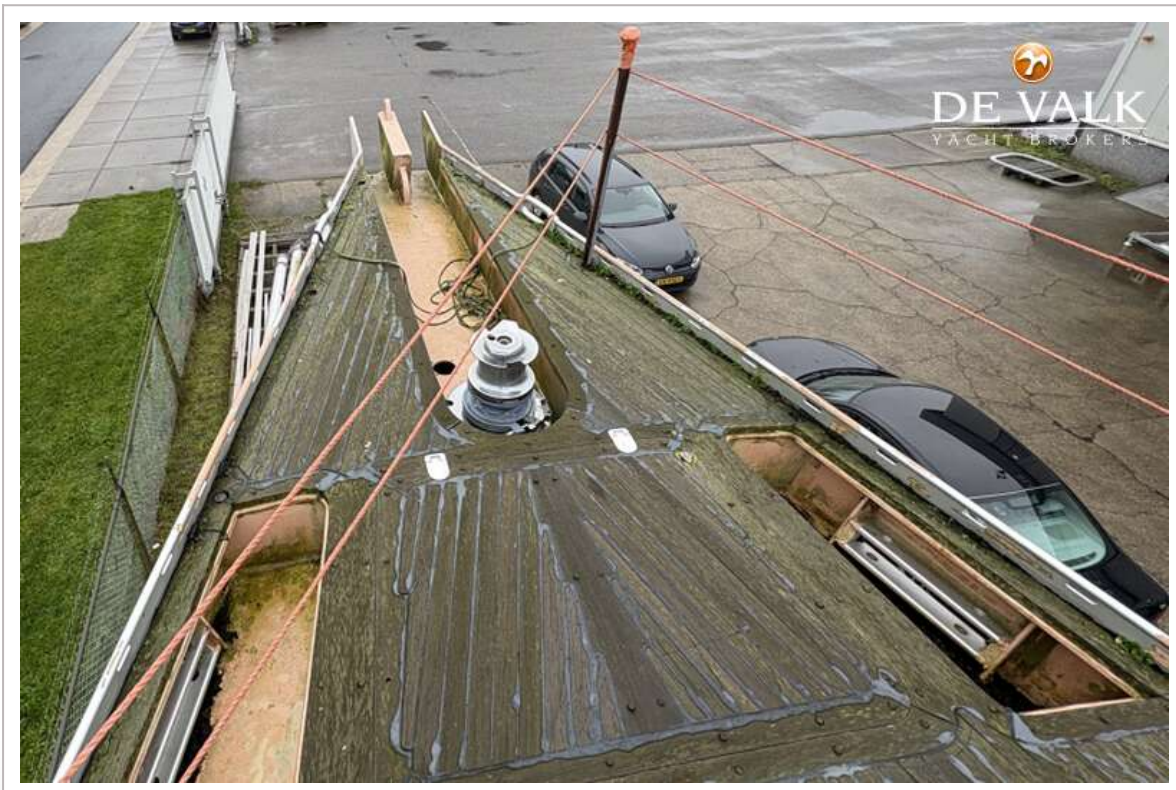

TRINTELLA 82AD HULL