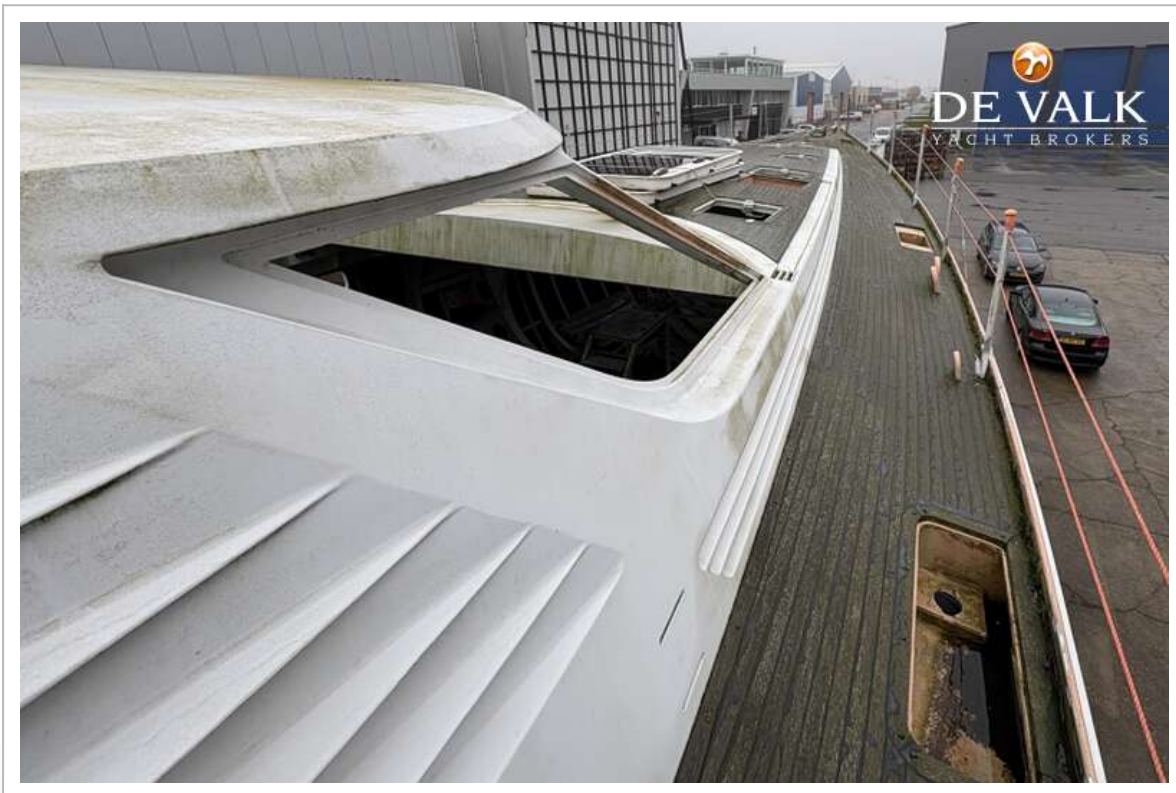

TRINTELLA 82AD HULL