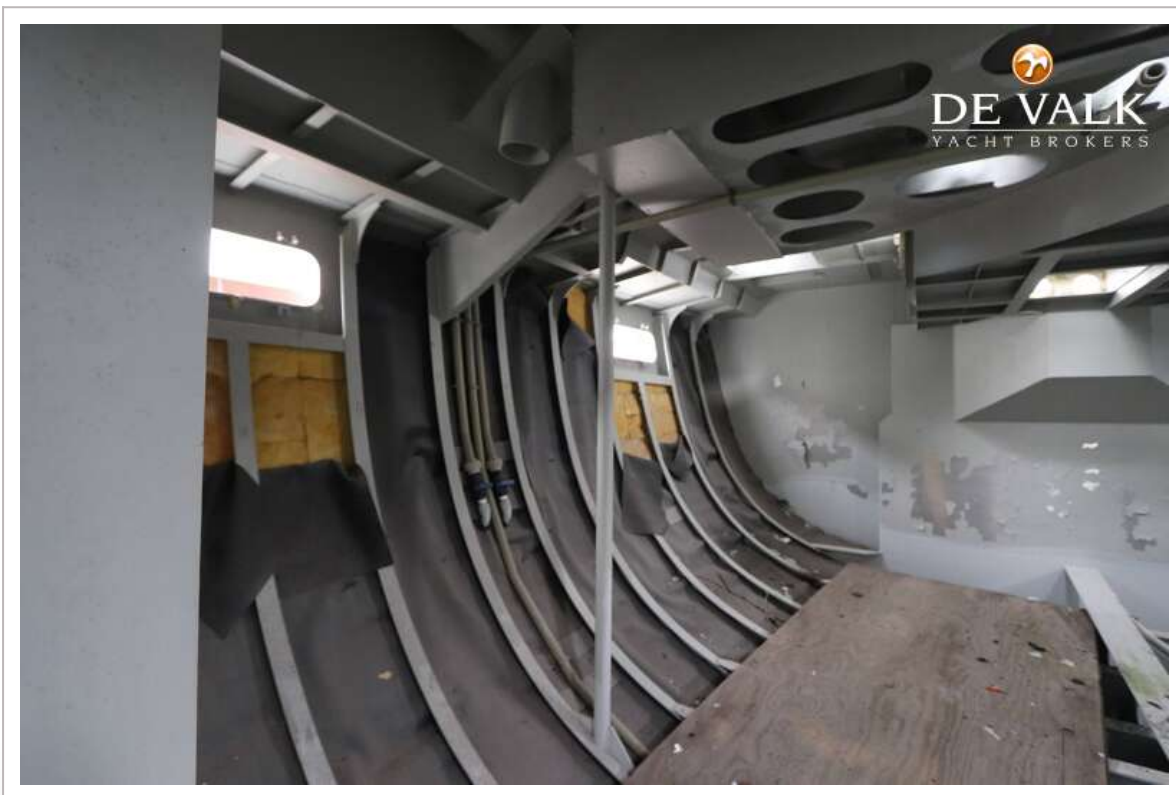

TRINTELLA 82AD HULL