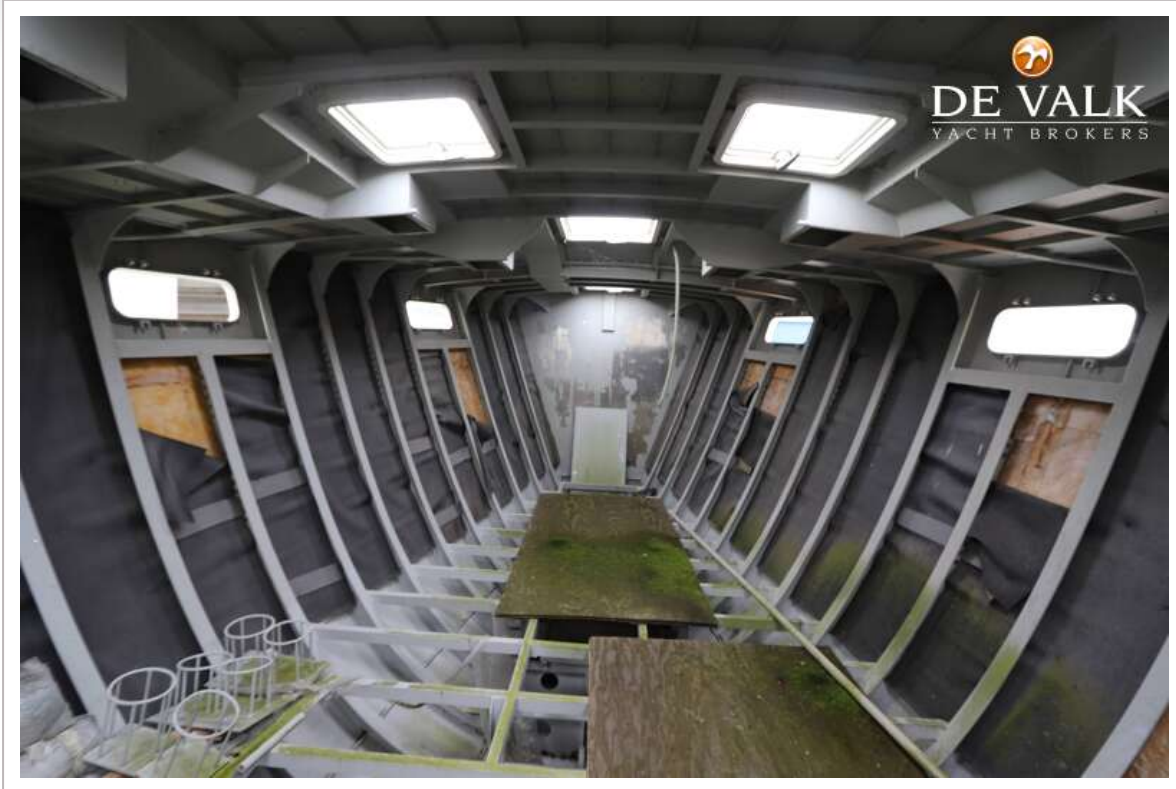

TRINTELLA 82AD HULL