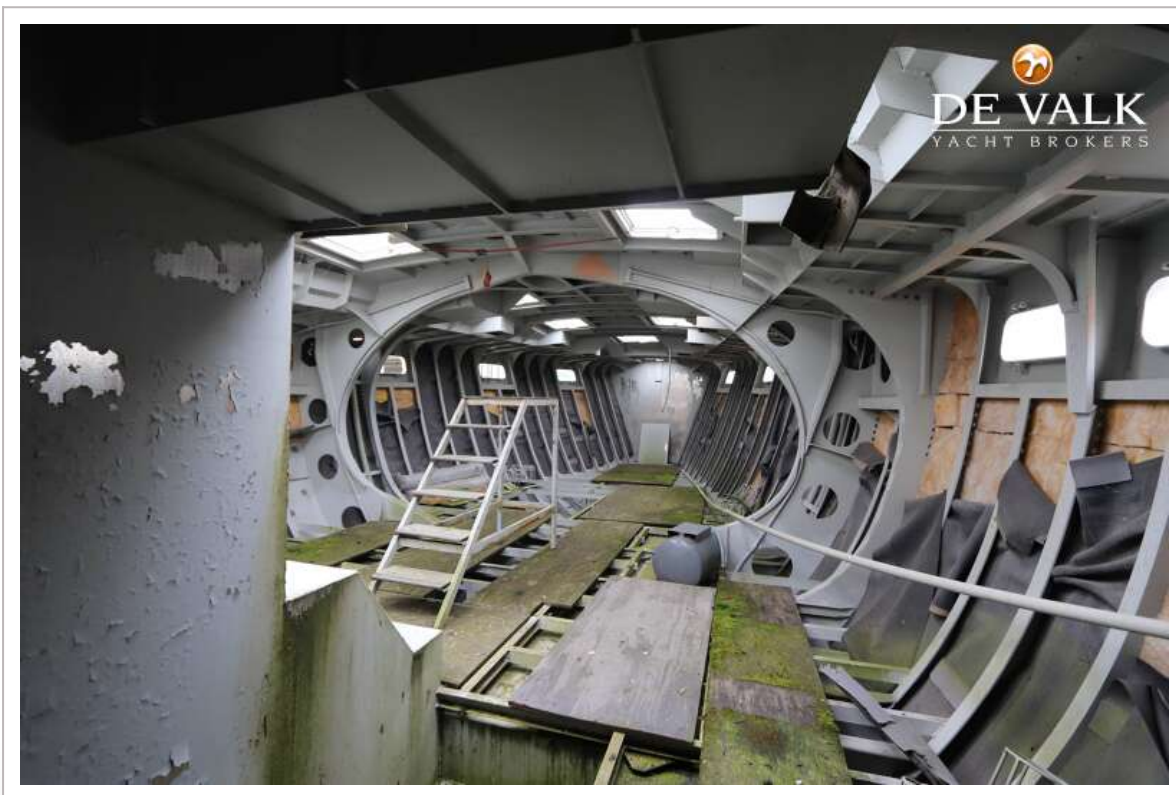

TRINTELLA 82AD HULL