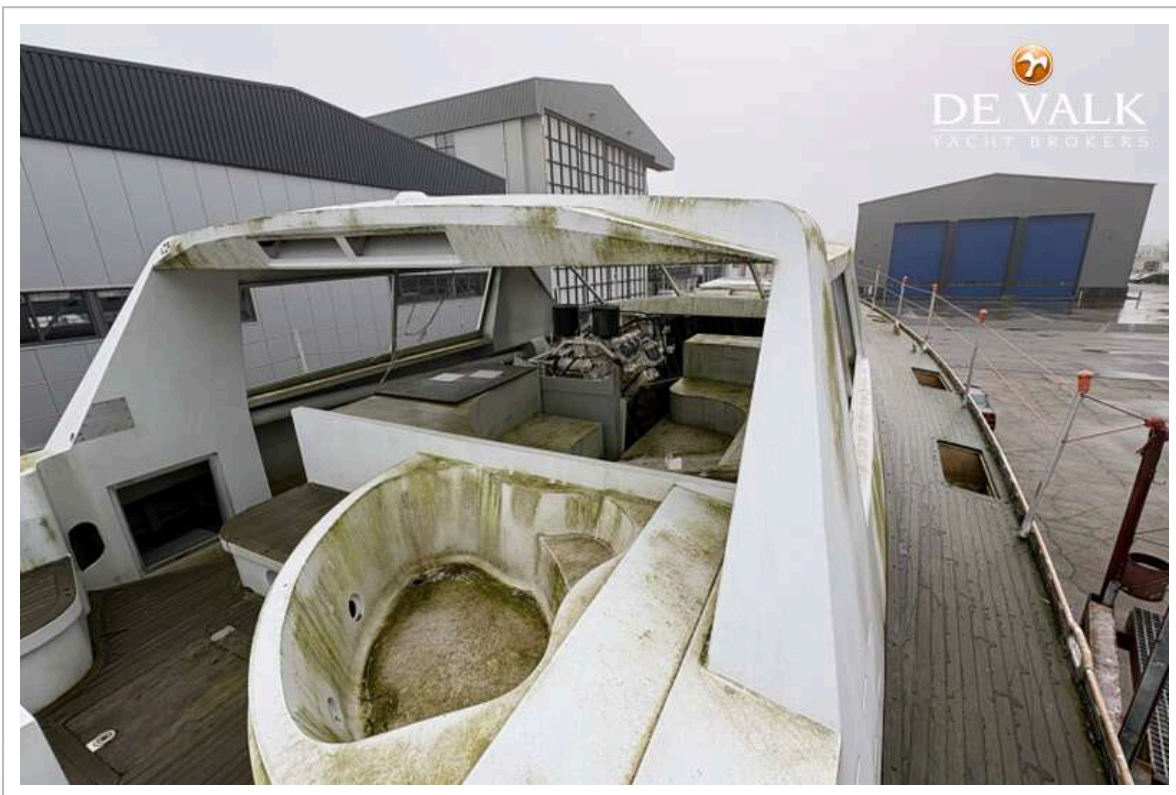

TRINTELLA 82AD HULL