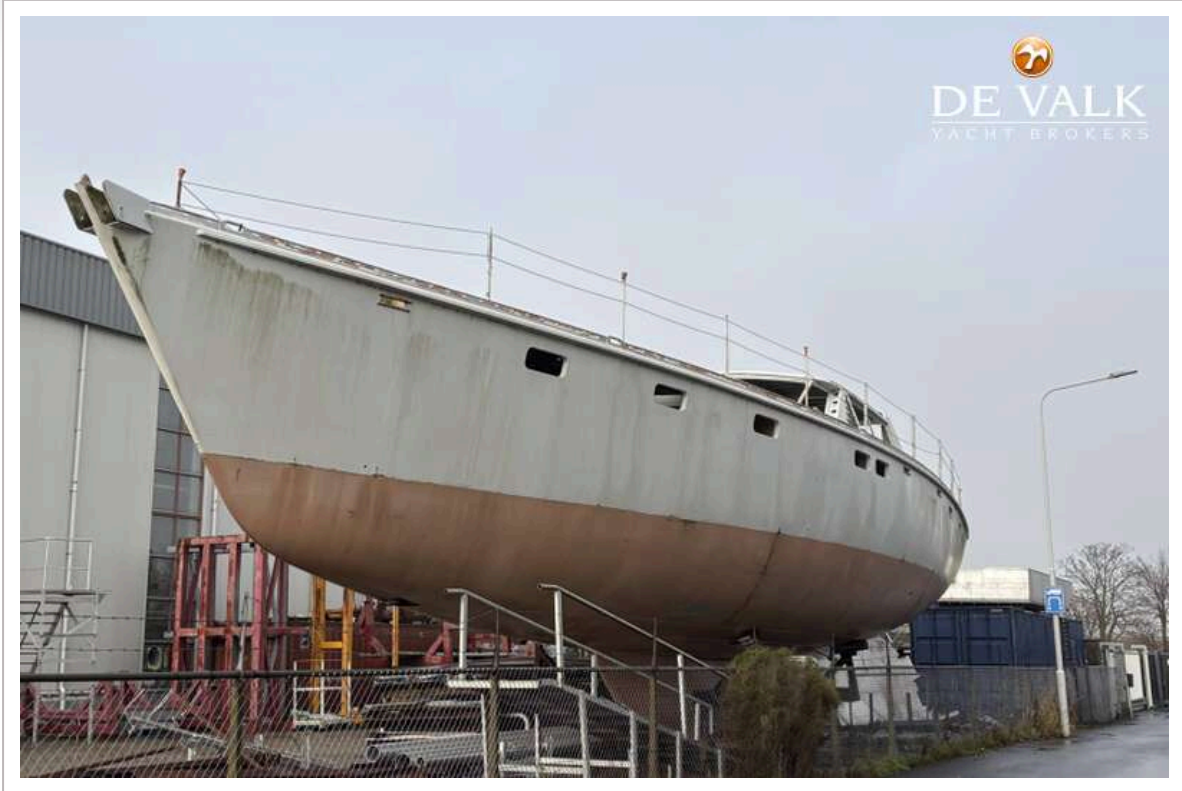

TRINTELLA 82AD HULL