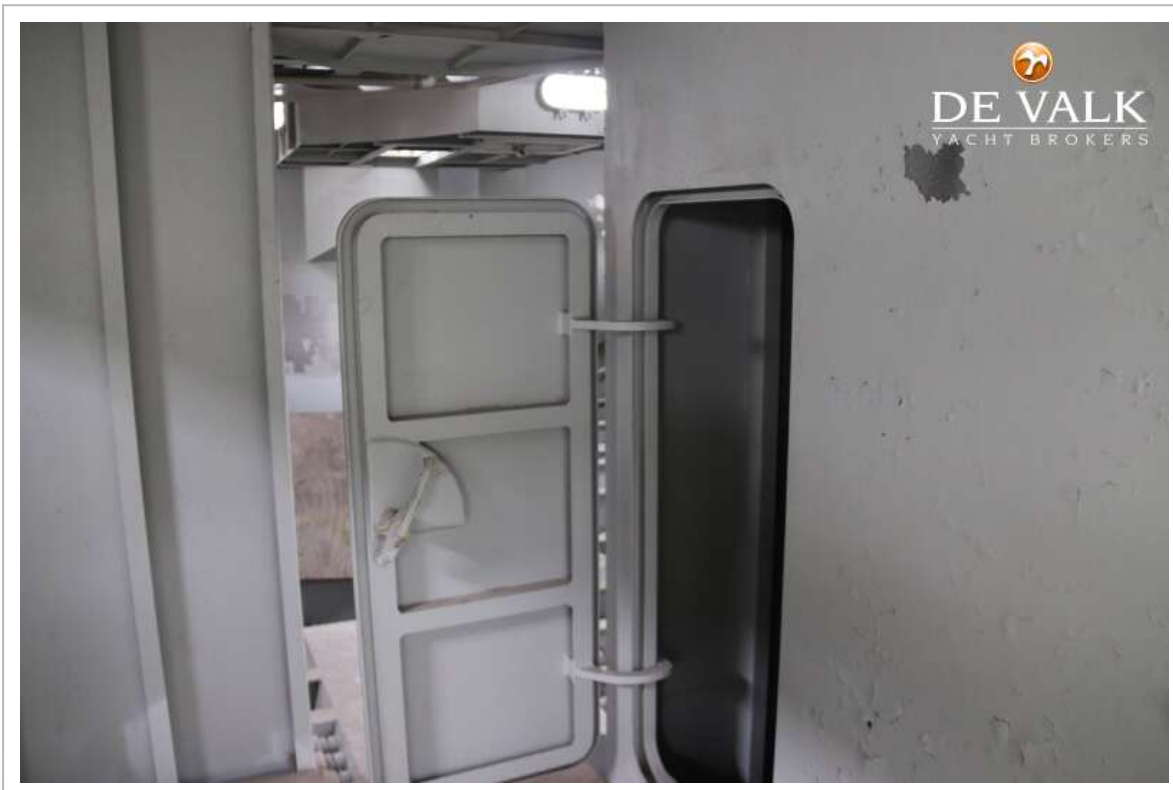

TRINTELLA 82AD HULL