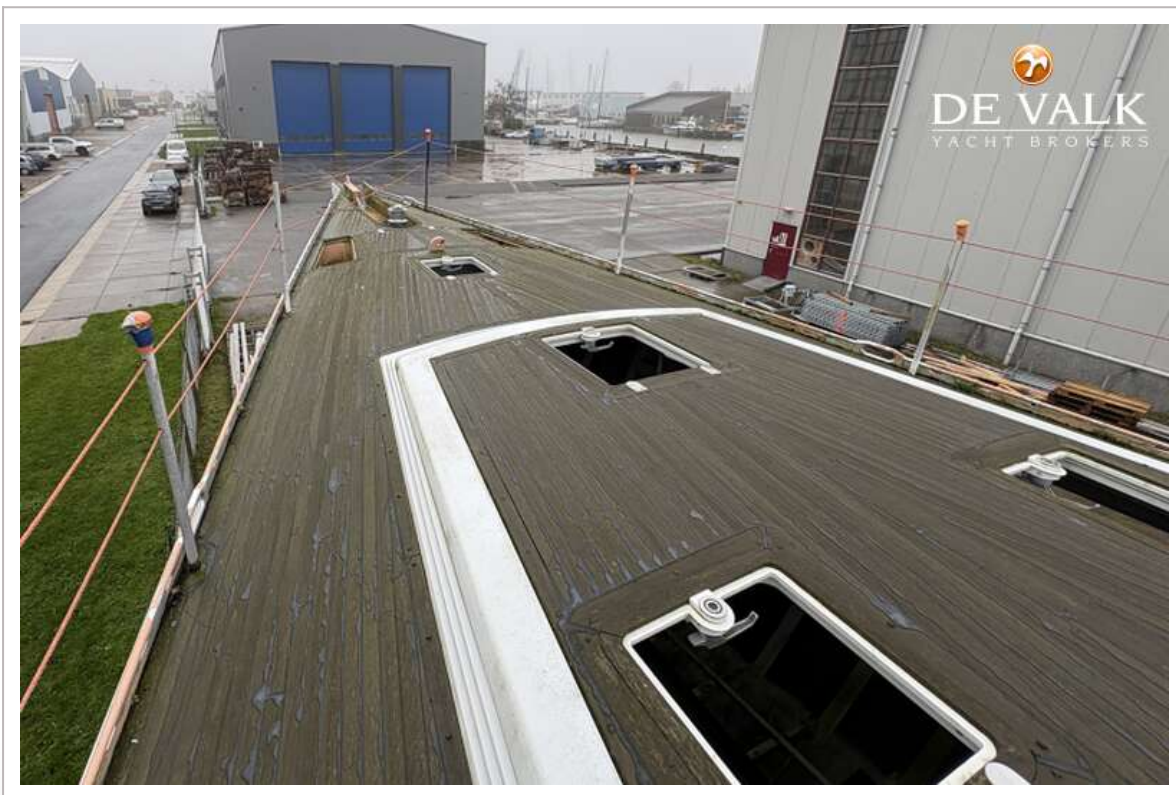

TRINTELLA 82AD HULL