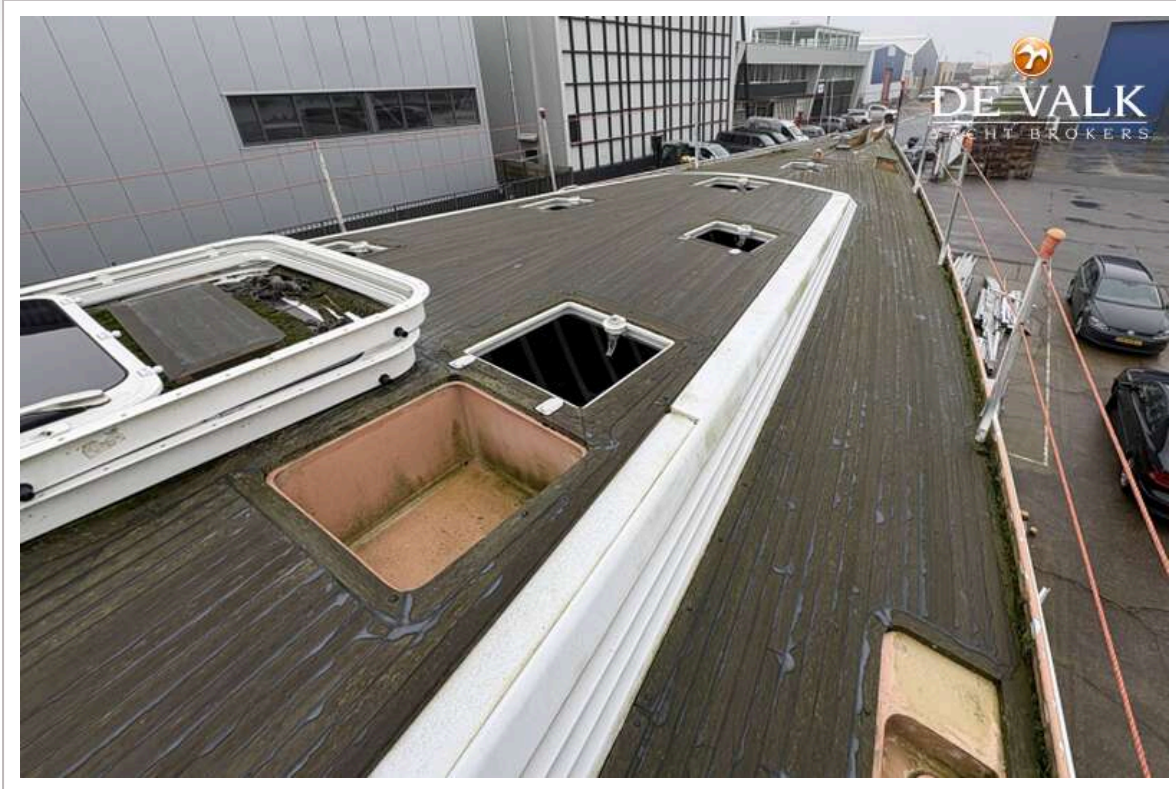

TRINTELLA 82AD HULL