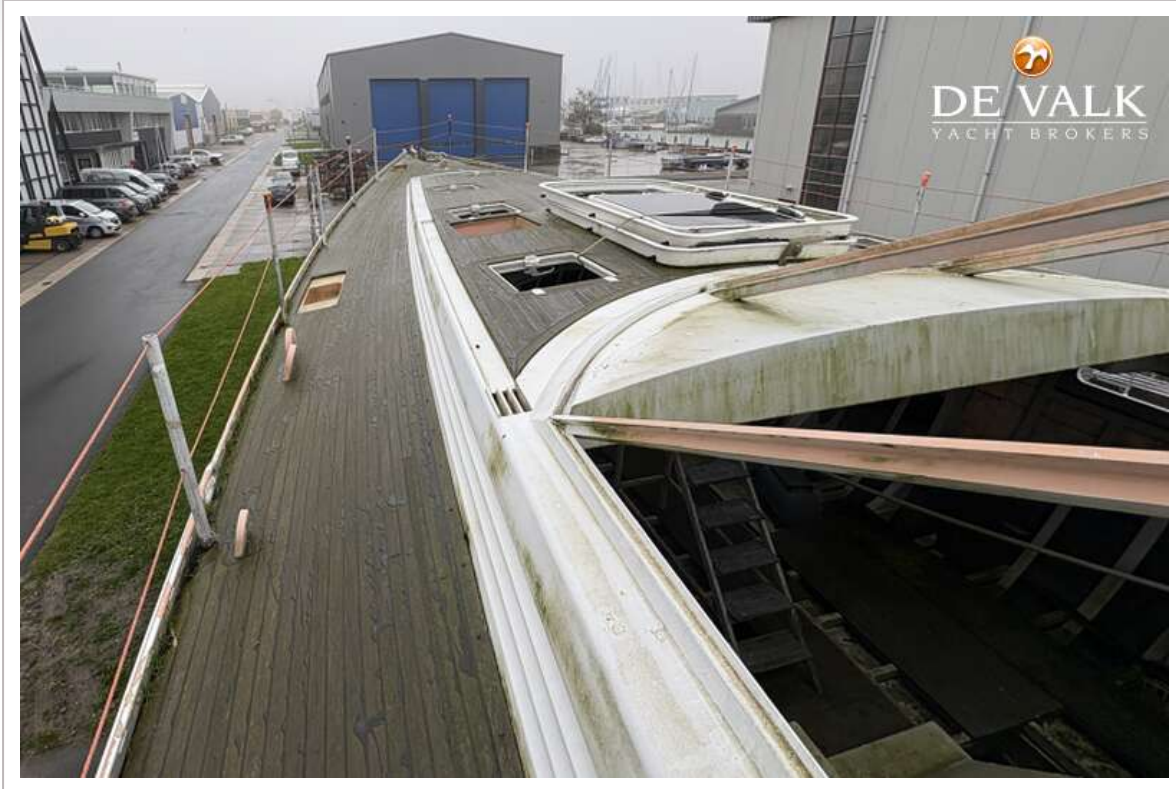

TRINTELLA 82AD HULL