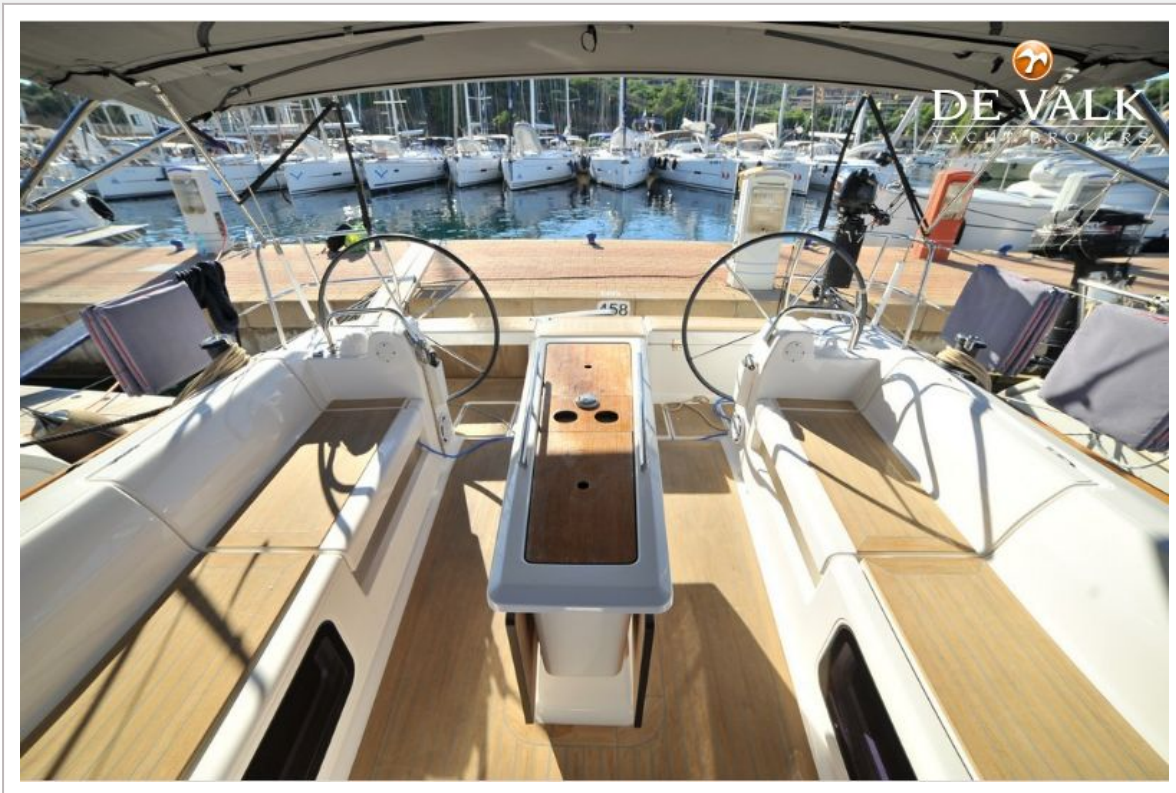

DUFOUR 412 GRAND LARGE