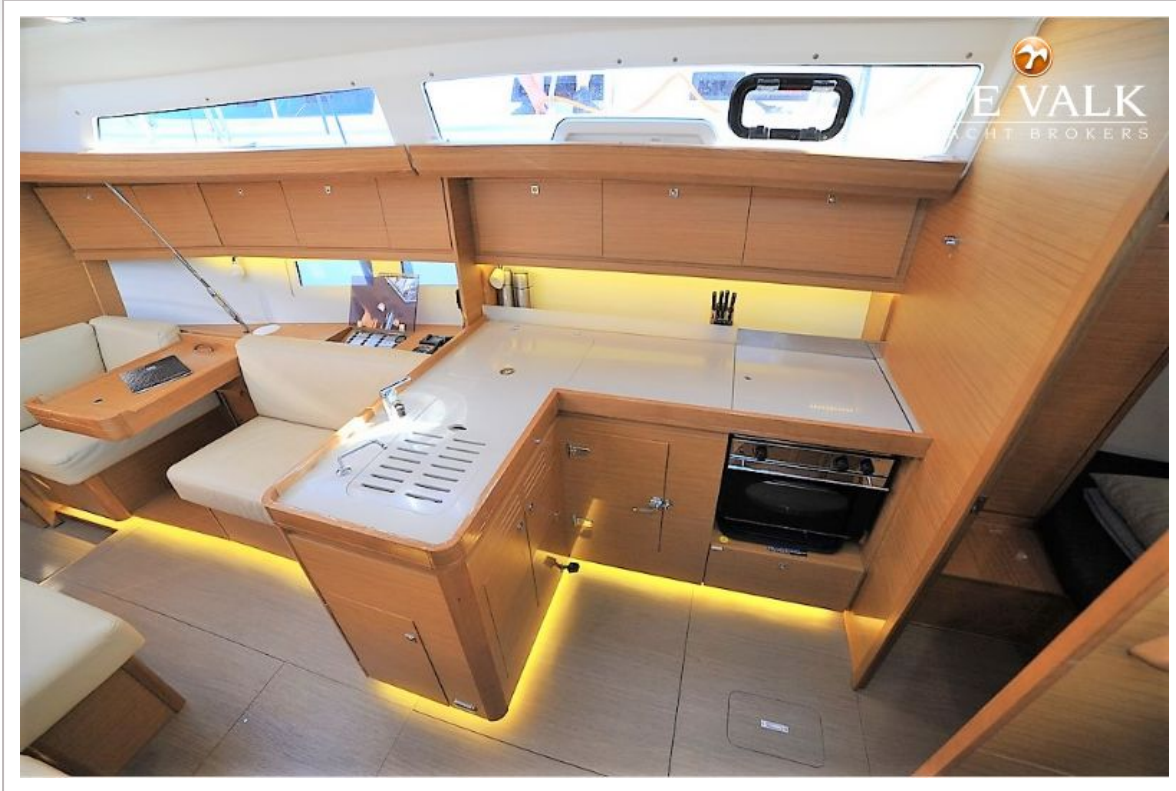

DUFOUR 412 GRAND LARGE