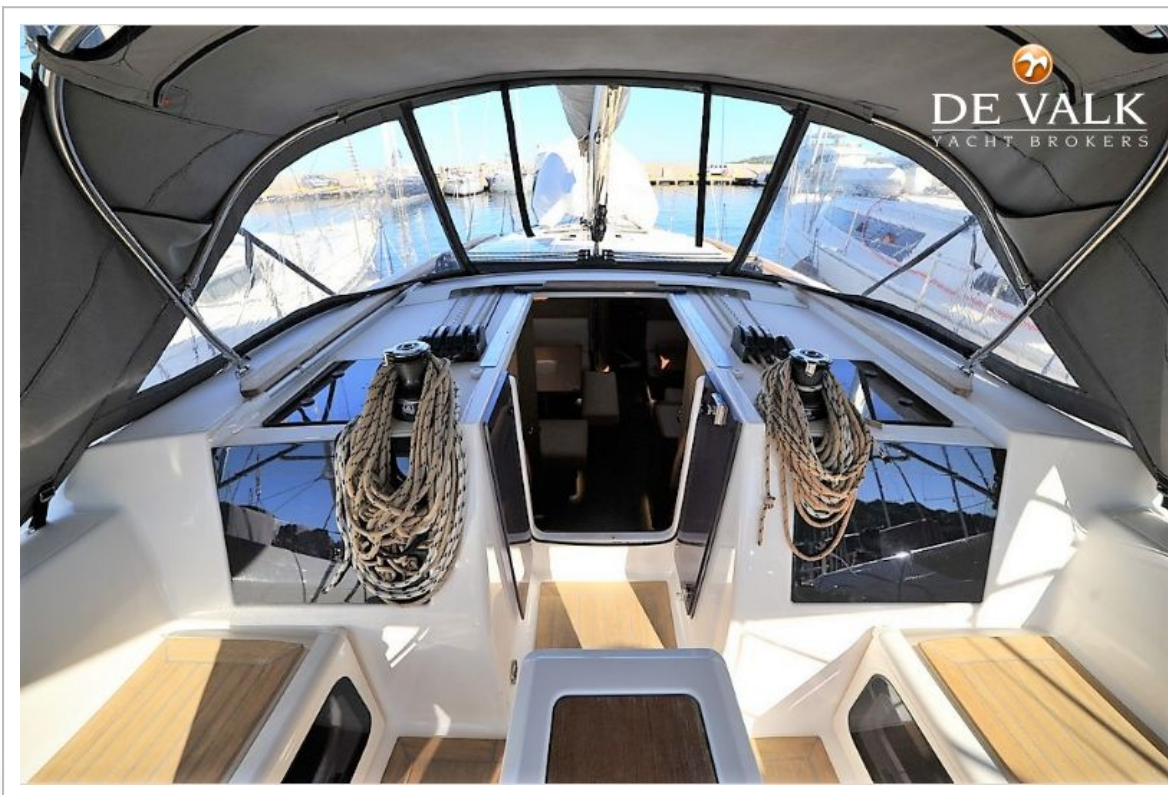

DUFOUR 412 GRAND LARGE