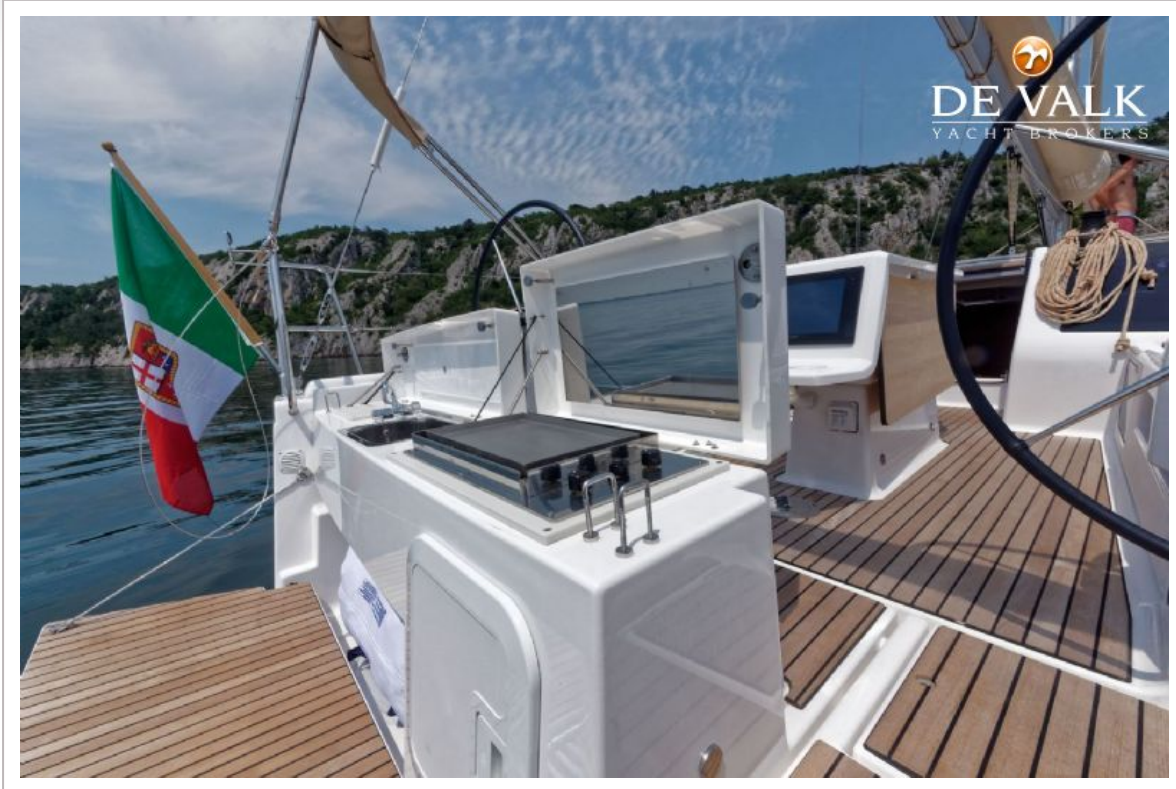

DUFOUR 412 GRAND LARGE