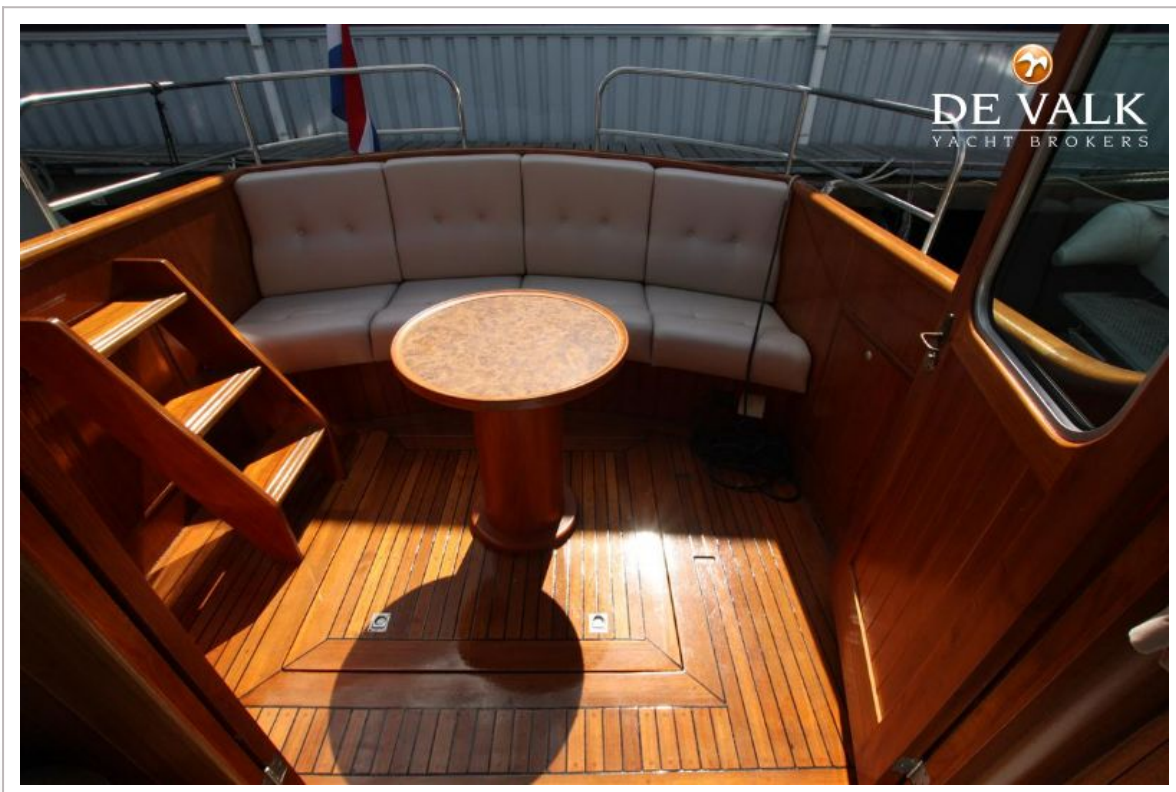

MOTORJACHT OPEN KUIP