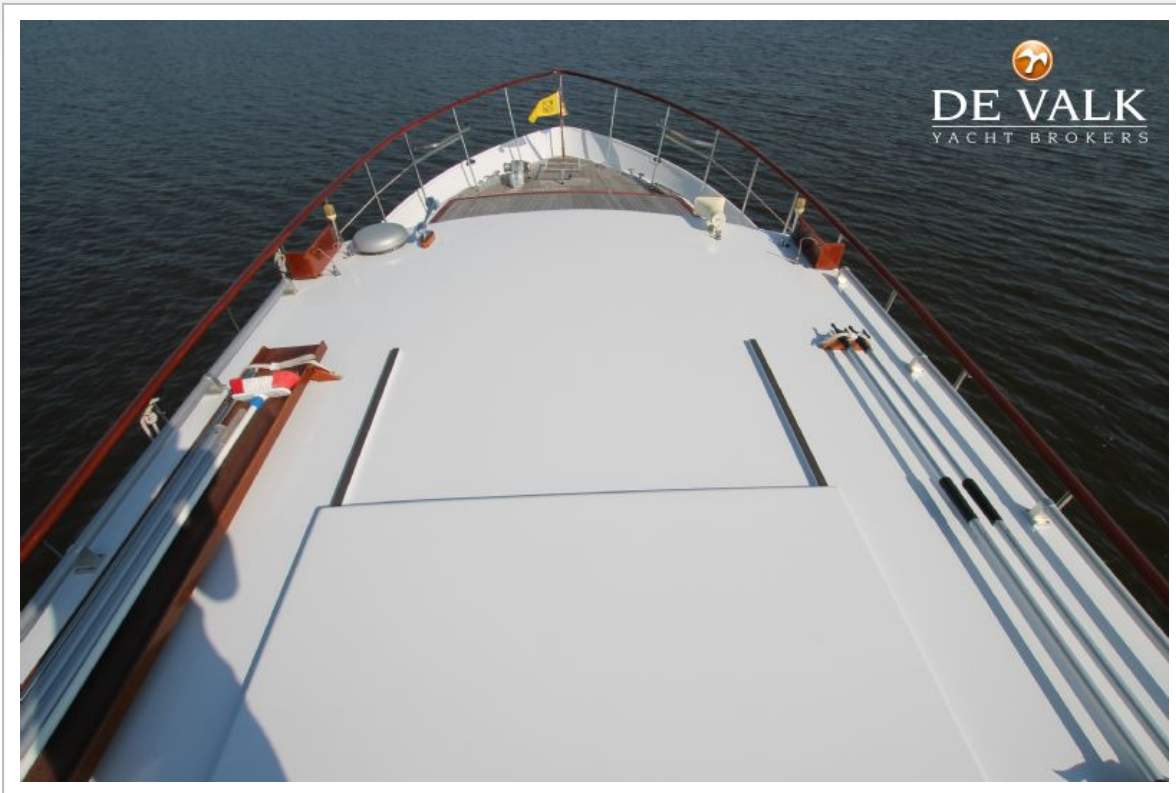

SUPER VAN CRAFT 1570