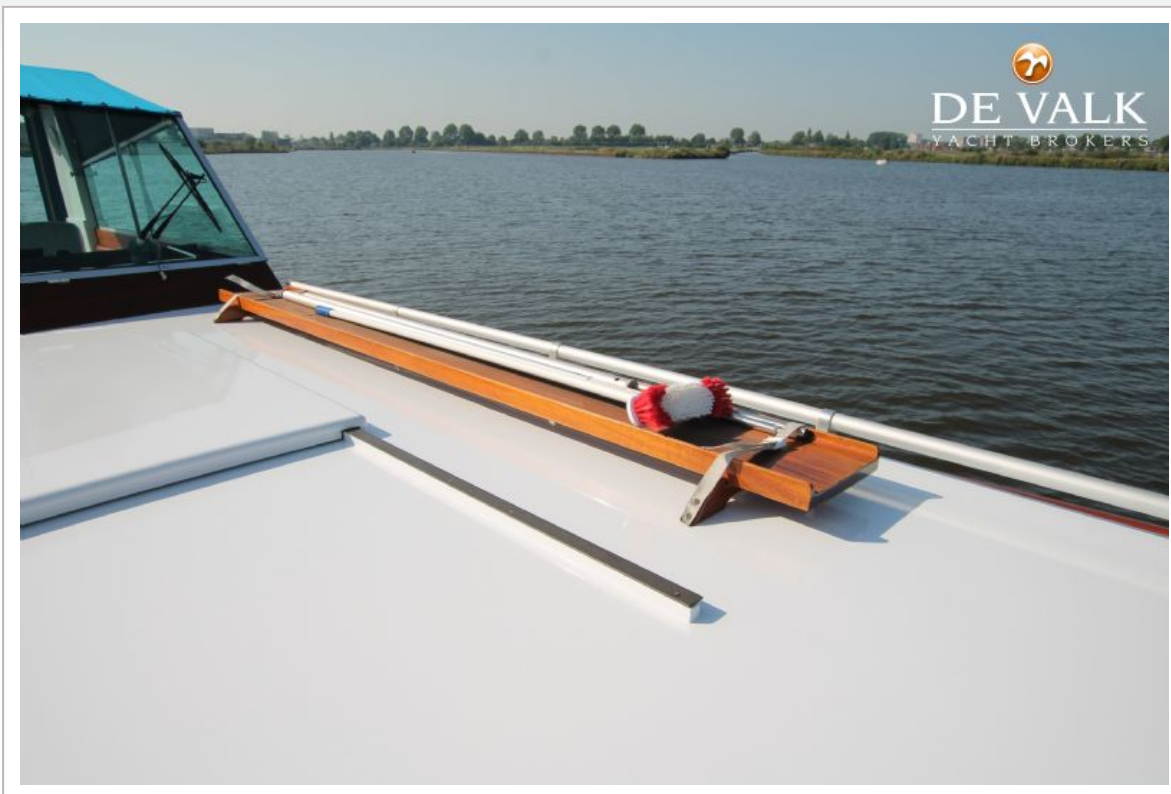

SUPER VAN CRAFT 1570