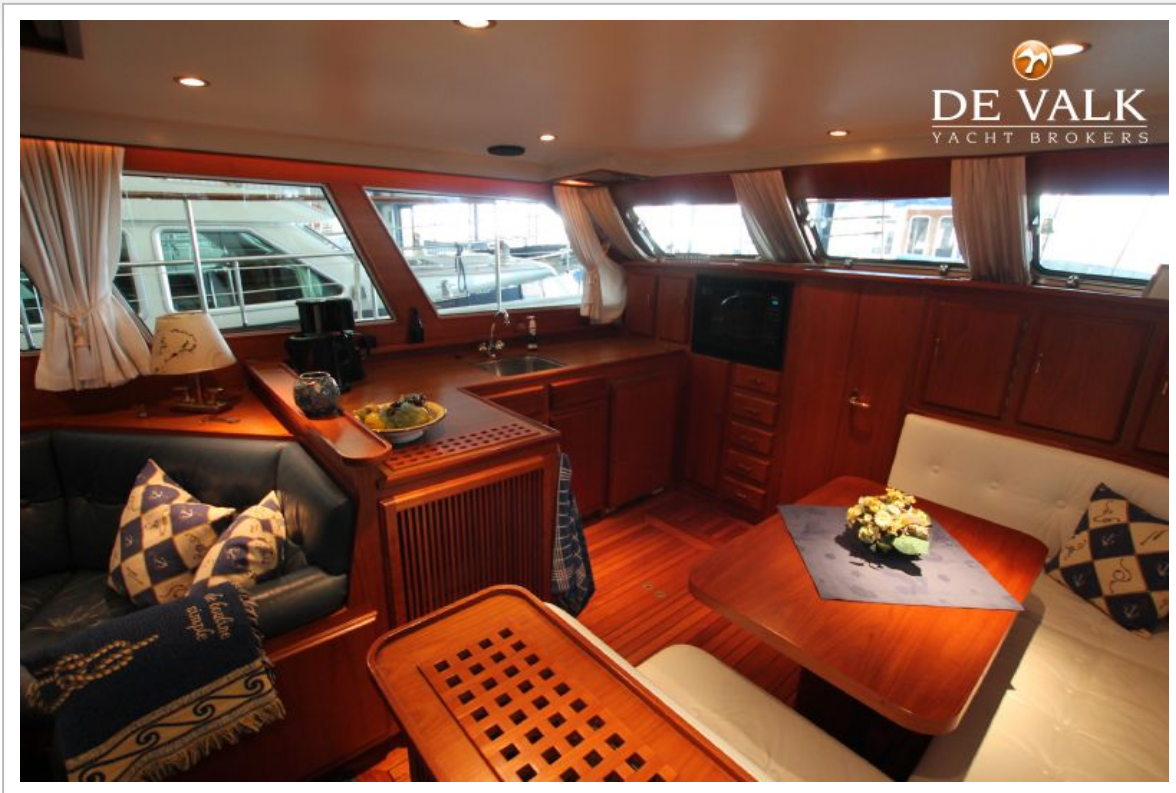

SUPER VAN CRAFT 1570