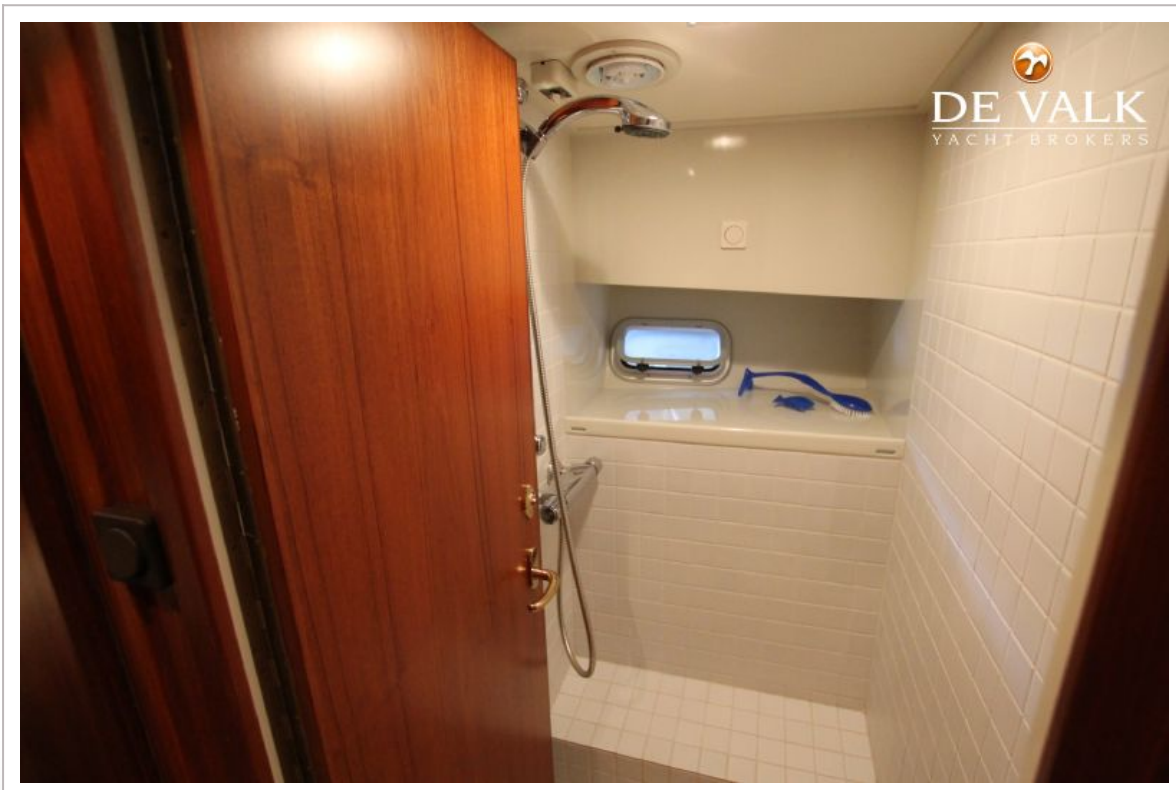

SUPER VAN CRAFT 1570