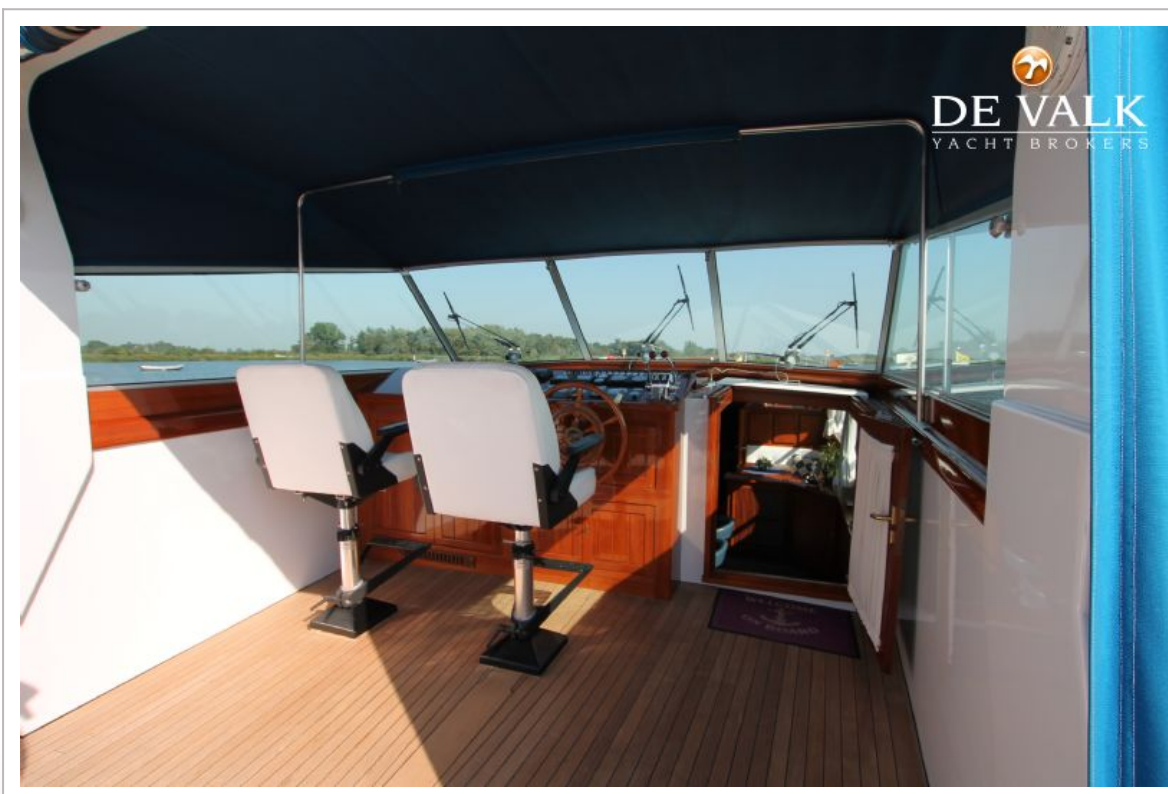

SUPER VAN CRAFT 1570