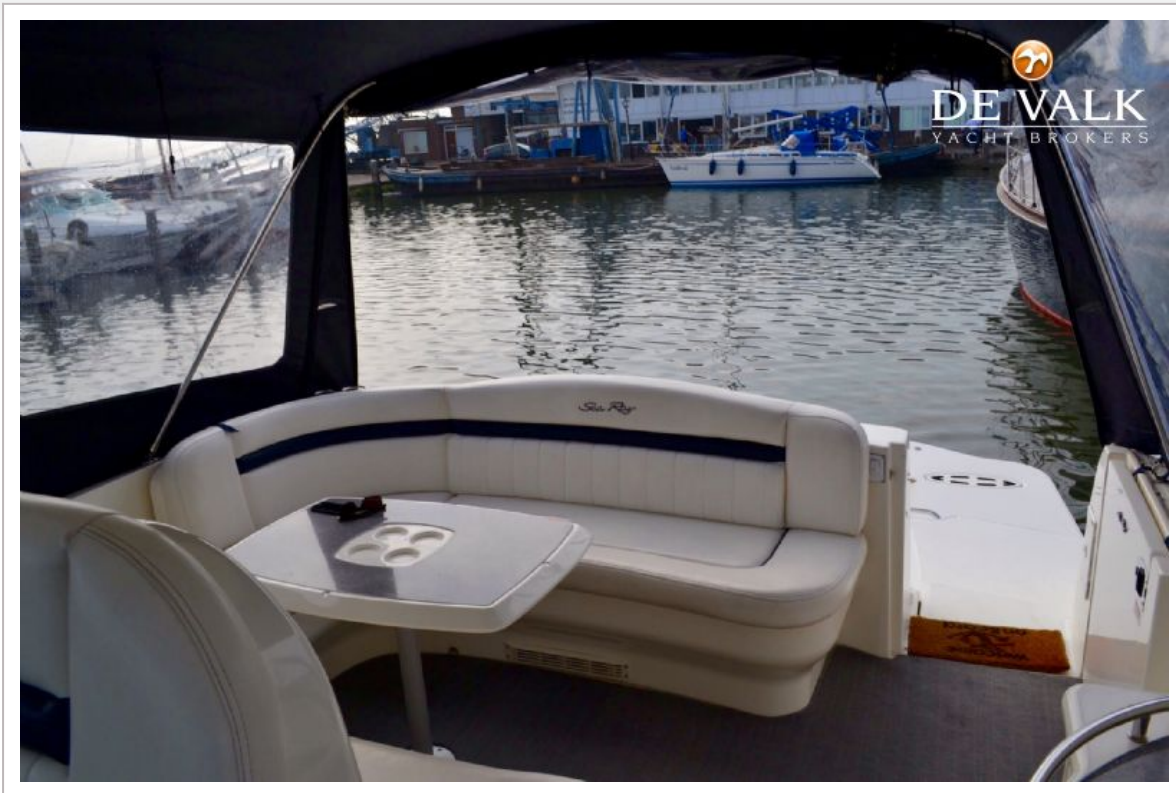

SEA RAY 425 SUNDANCER